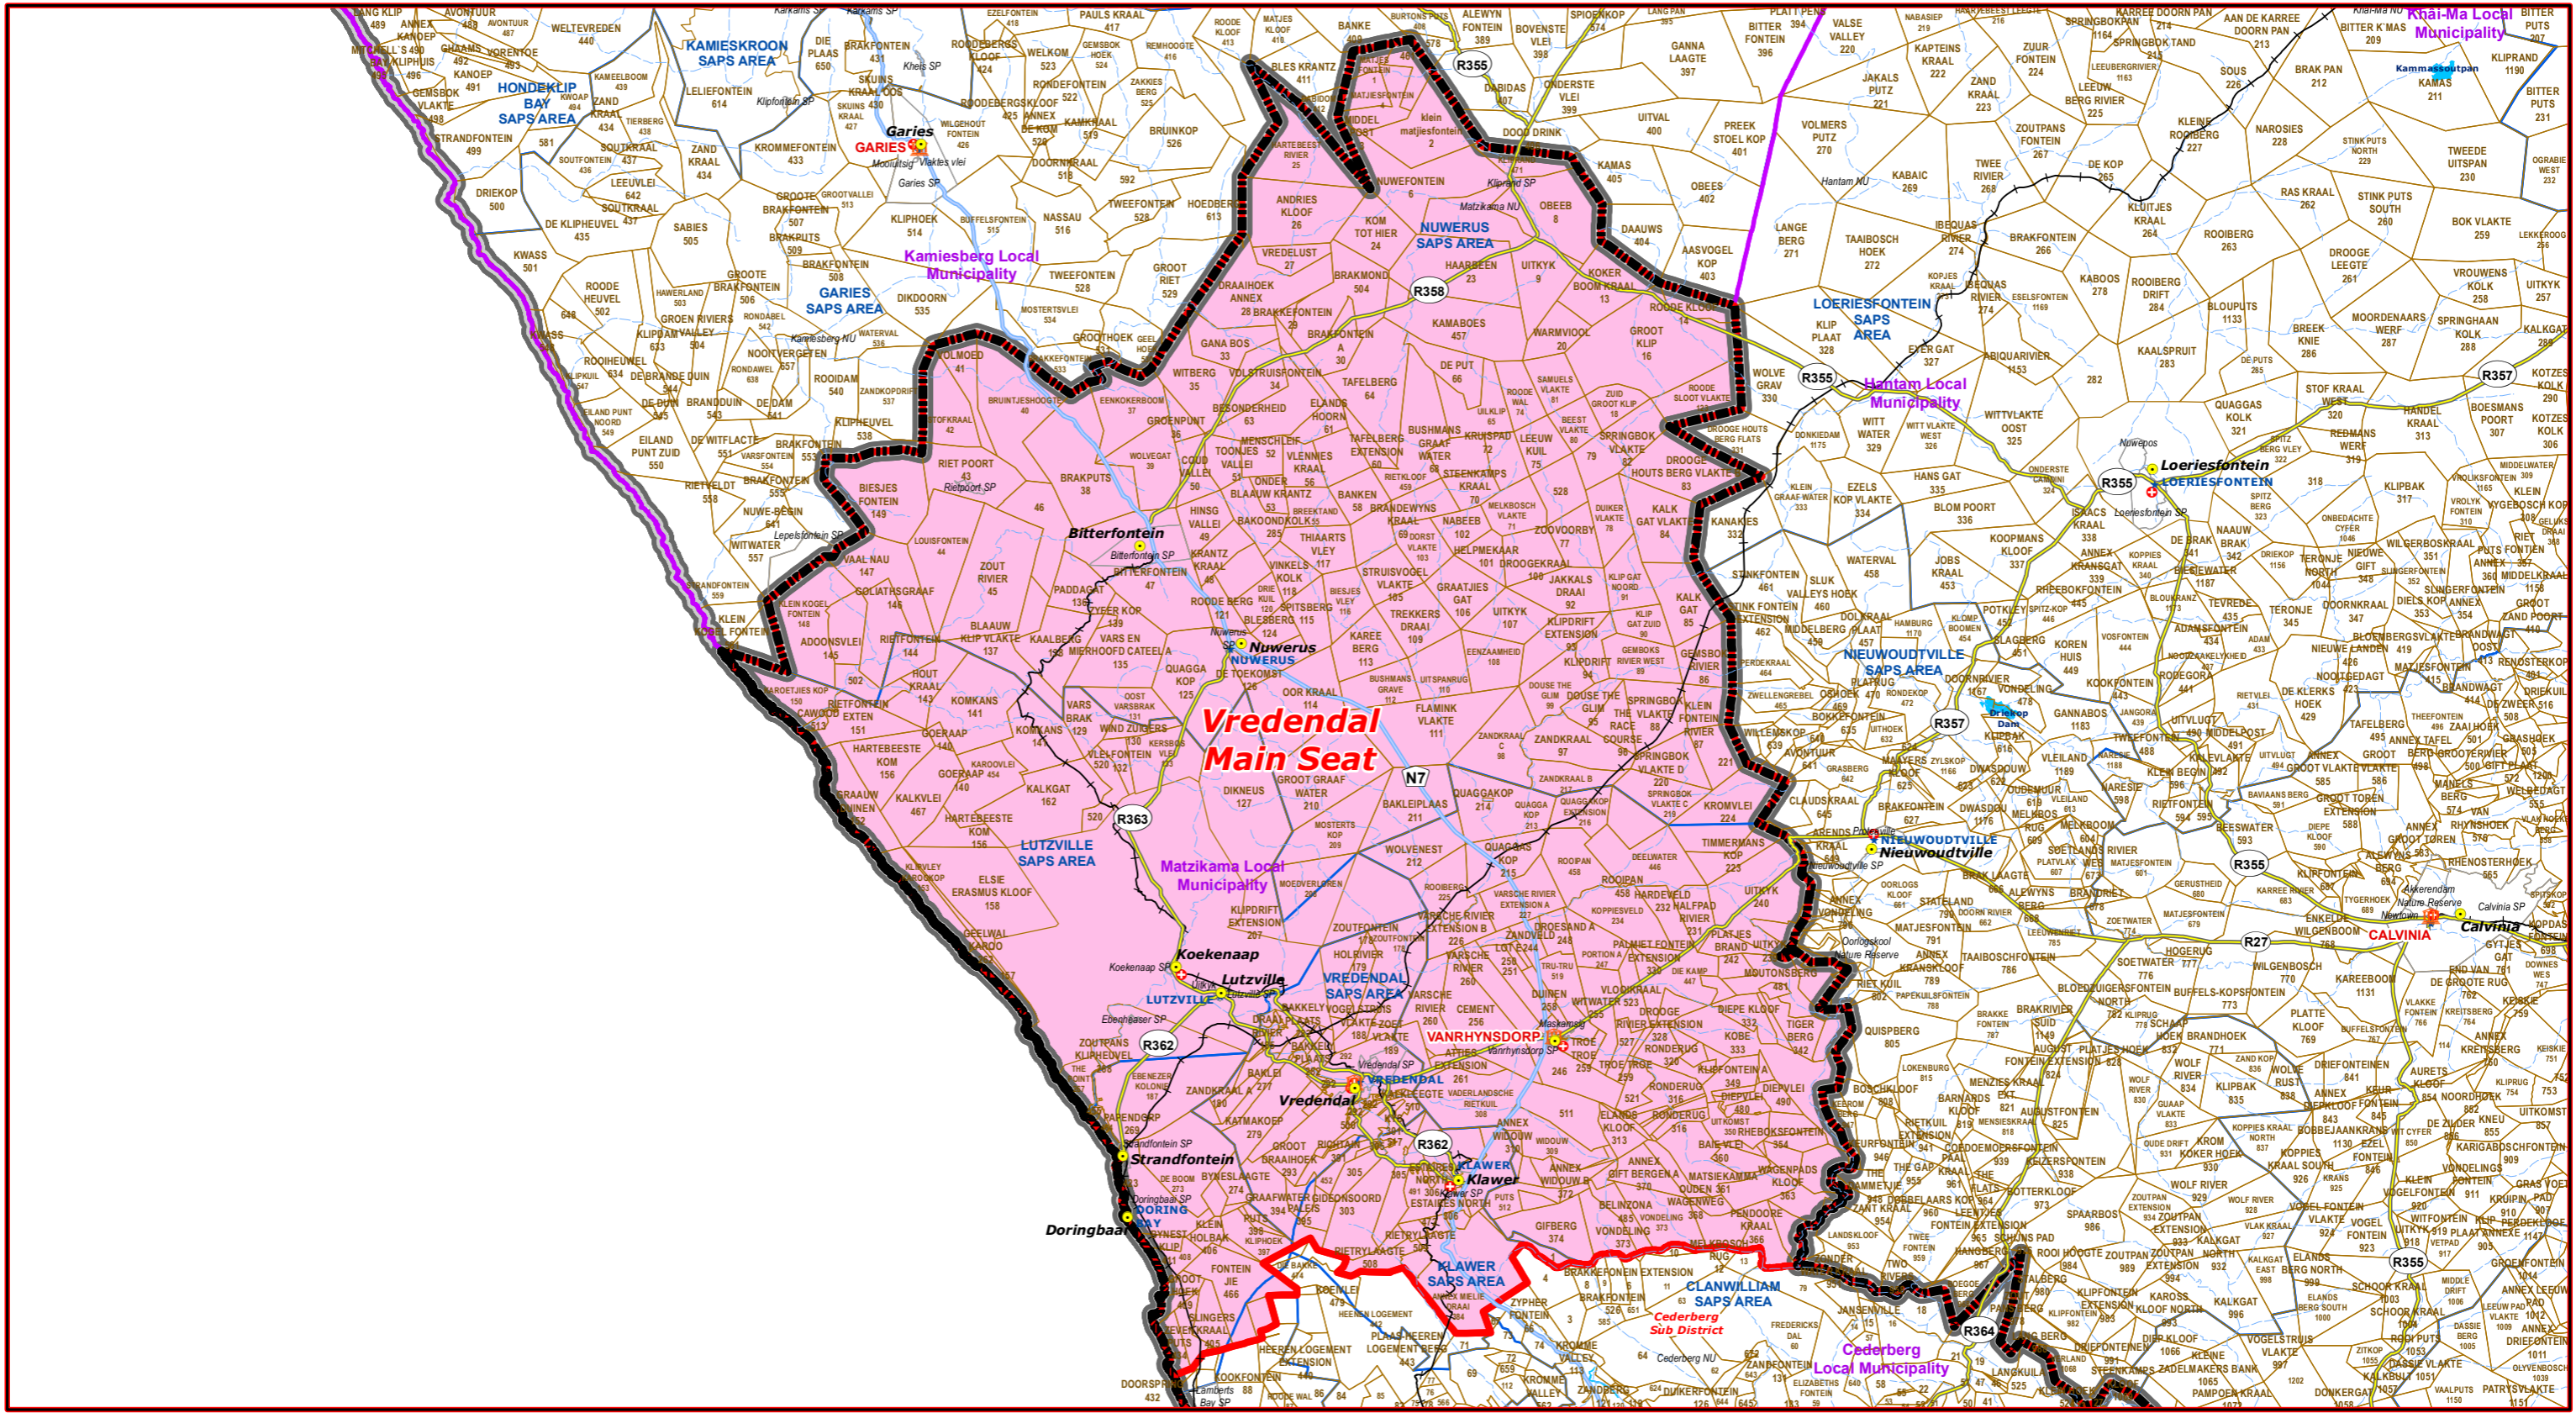

Vredendal Main Seat of West Coast Magisterial District

- Legend**
- Main Town
 - Main Courts
 - ★ Police Stations & Facilities
 - ▲ Schools
 - Health Facilities
 - ~ Rivers
 - == National Roads
 - == Main Roads
 - == Railways
 - Provinces
 - Local Municipality
 - Proposed Magisterial District
 - Proposed Seat / Sub District
 - Traditional Councils
 - Dams

Proposed Main Seat / Sub District within the Proposed Magisterial District

DATA SUPPLIED BY:

- Statistics South Africa
- Department of Water Affairs & Forestry
- Department of Provincial & Local Government
- Department of Health
- Department of Safety & Security
- Department of Education
- Department of Transport