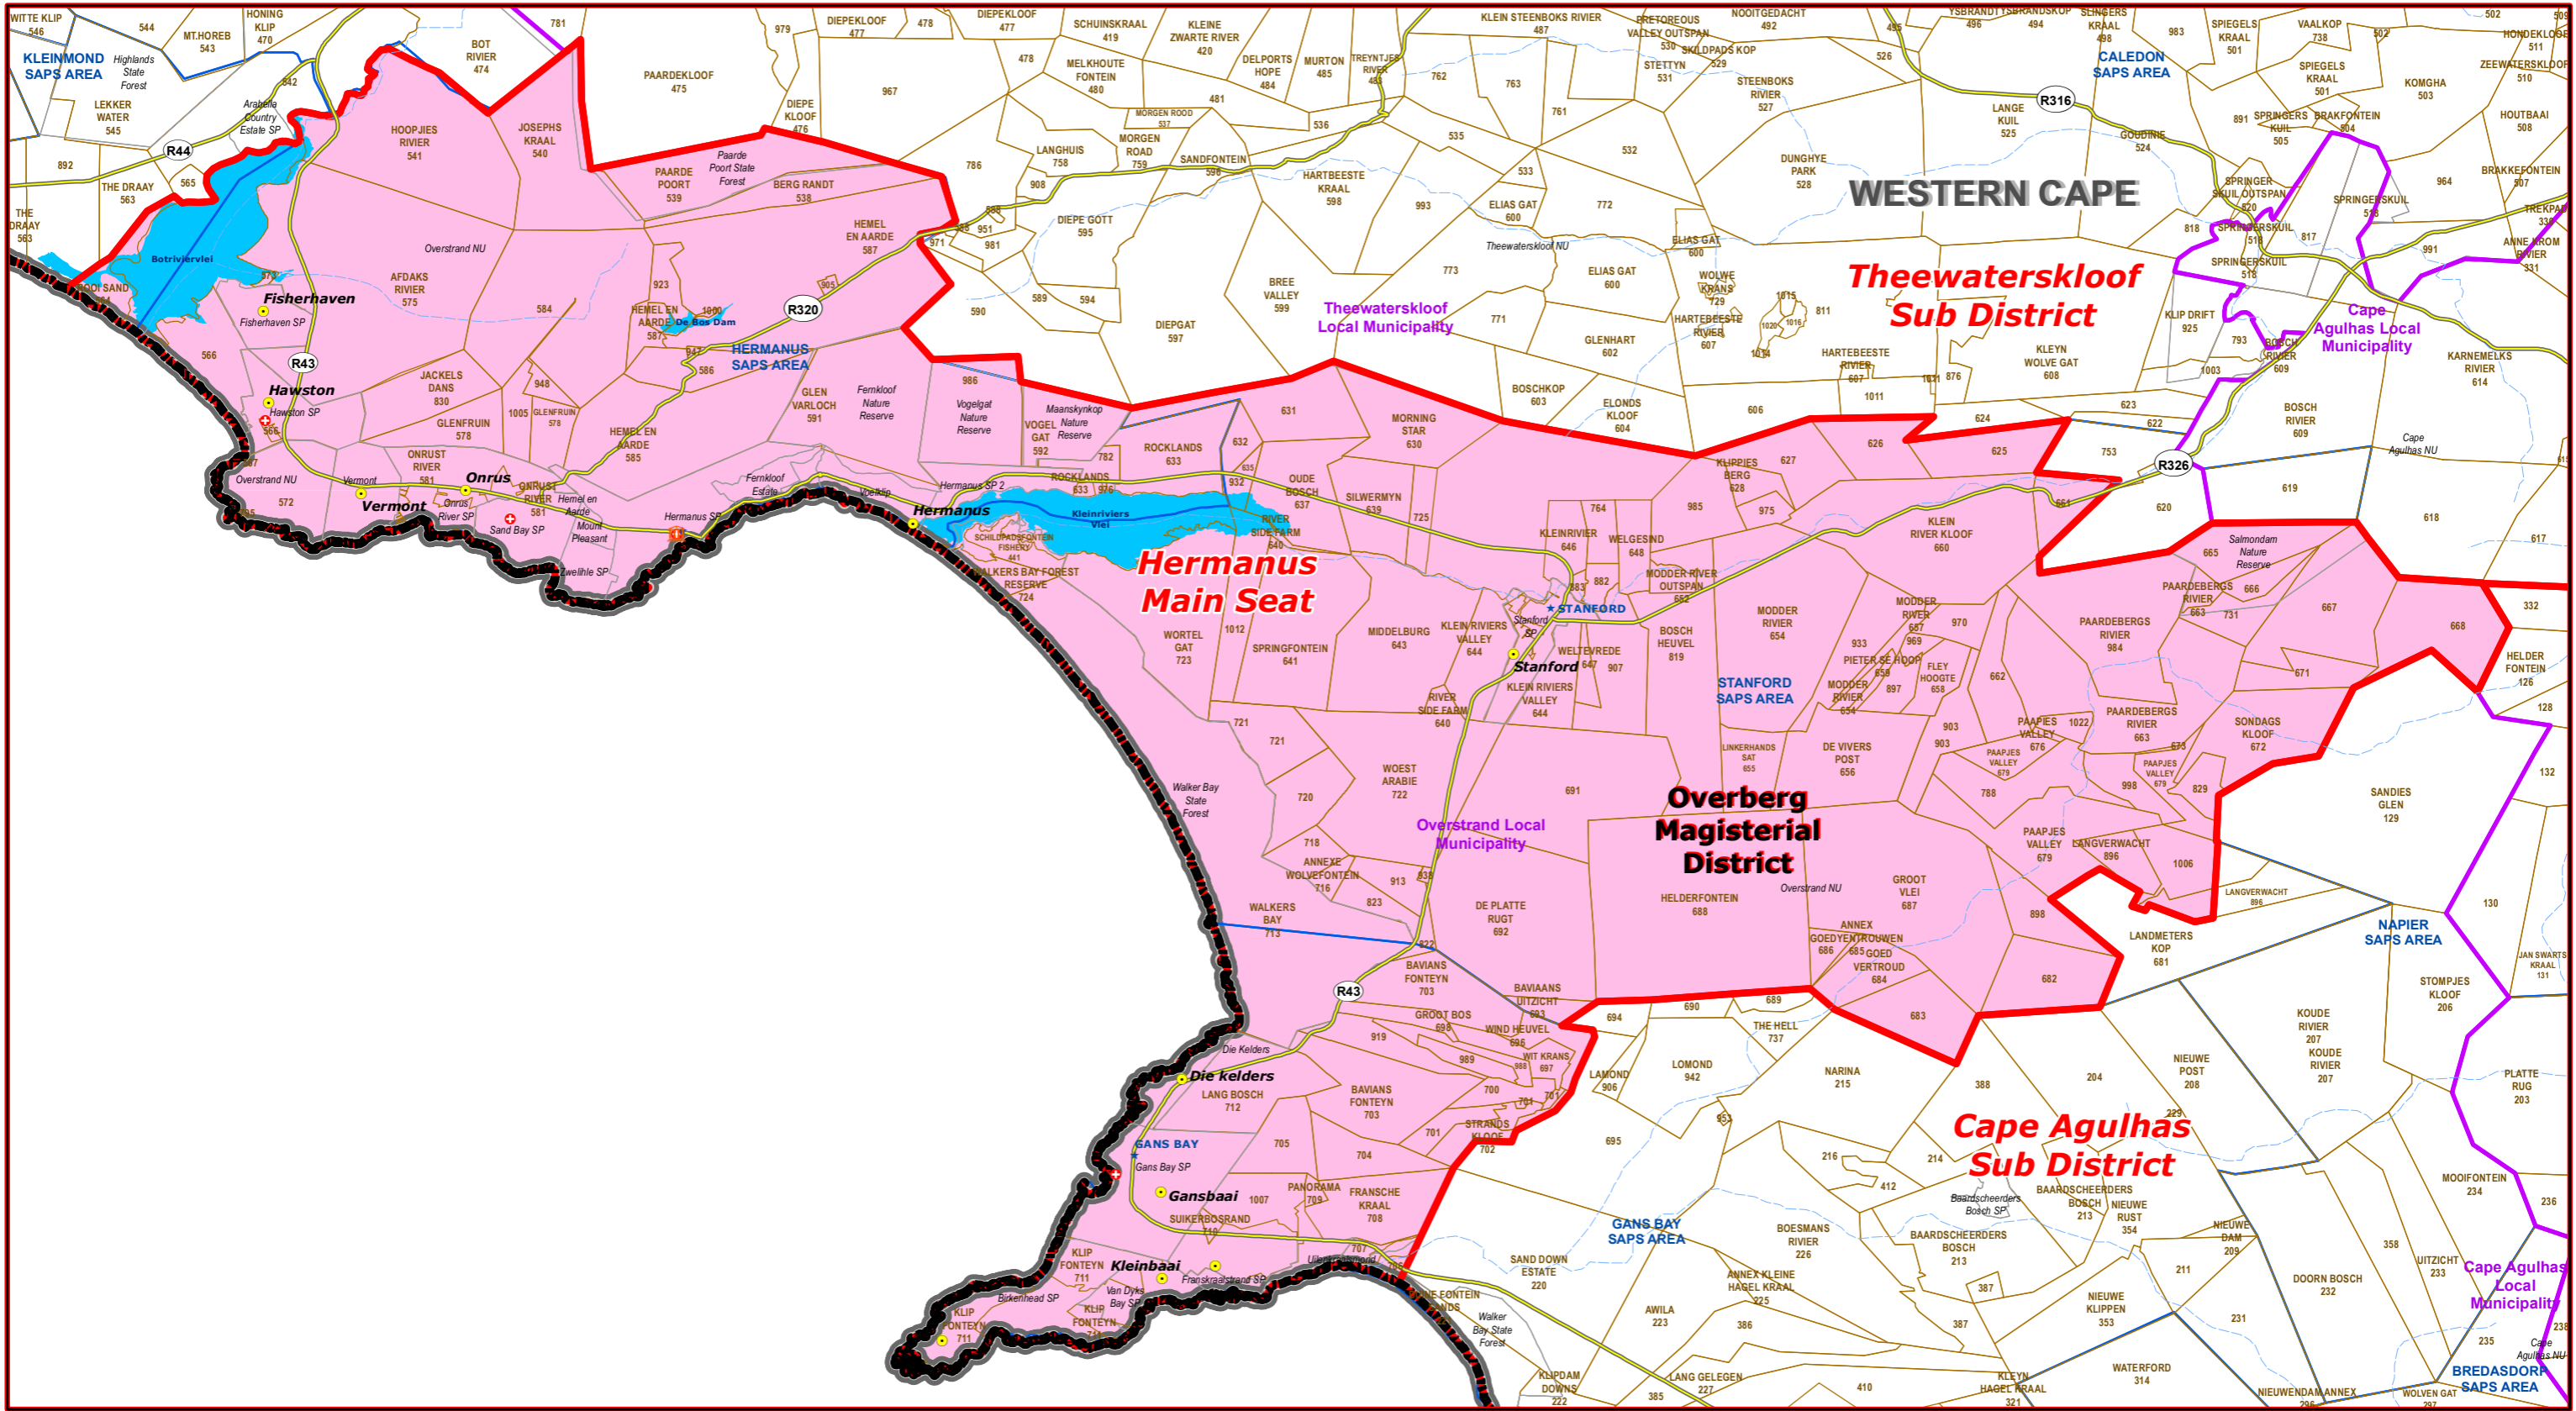

Hermanus Main Seat of Overberg Magisterial District

- Legend**
- Main Town
 - Main Courts
 - Place of Sitting
 - ★ Police Stations & Facilities
 - ▲ Schools
 - Health Facilities
 - Rivers
 - National Roads
 - Main Roads
 - Railways
 - Provinces
 - Local Municipality
 - Proposed Magisterial District
 - Proposed Seat / Sub District
 - Traditional Councils
 - Dams

Proposed Main Seat / Sub District within the Proposed Magisterial District

DATA SUPPLIED BY:

- Statistics South Africa
- Department of Water Affairs & Forestry
- Department of Provincial & Local Government
- Department of Health
- Department of Safety & Security
- Department of Education
- Department of Transport