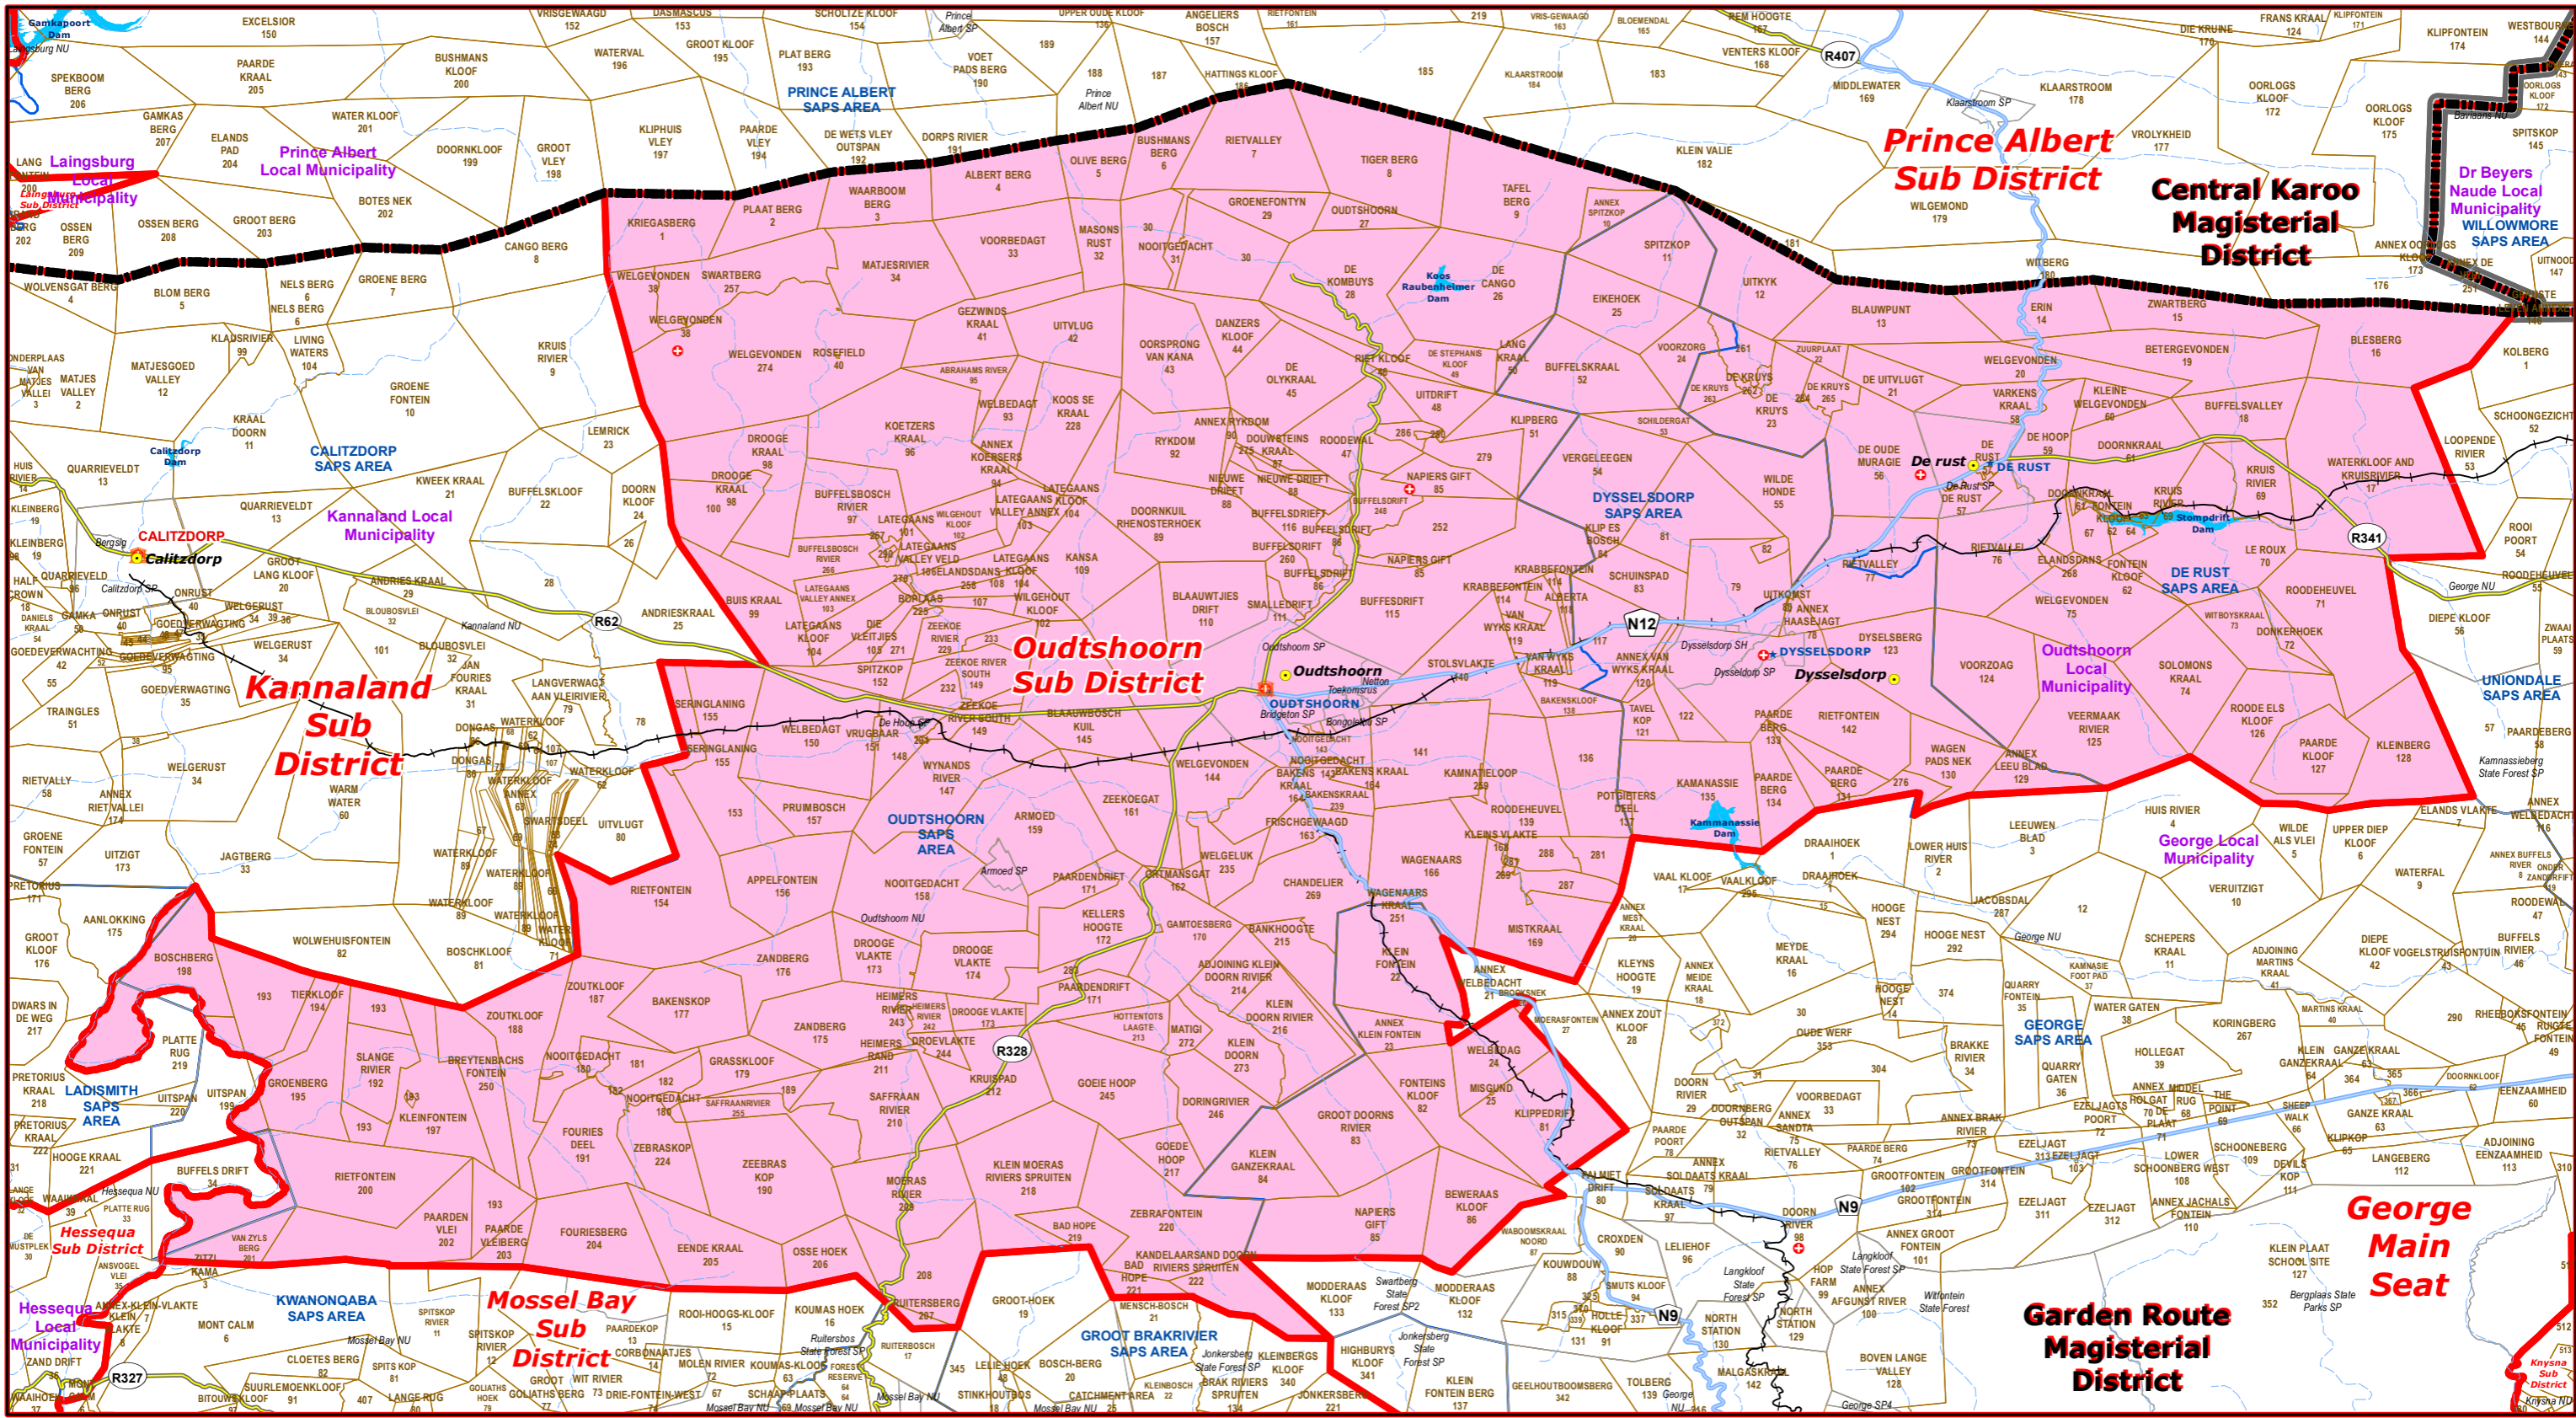

Oudtshoorn Sub District of Garden Route Magisterial District

Legend

- Main Town
- Main Courts
- Place of Sitting
- ★ Police Stations & Facilities
- ▲ Schools
- Health Facilities
- Rivers
- National Roads
- Main Roads
- Railways
- Provinces
- Local Municipality
- Proposed Magisterial District
- Proposed Seat / Sub District
- Traditional Councils
- Dams

Proposed Main Seat / Sub District within the Proposed Magisterial District

DATA SUPPLIED BY:

- Statistics South Africa
- Department of Water Affairs & Forestry
- Department of Provincial & Local Government
- Department of Health
- Department of Safety & Security
- Department of Education
- Department of Transport