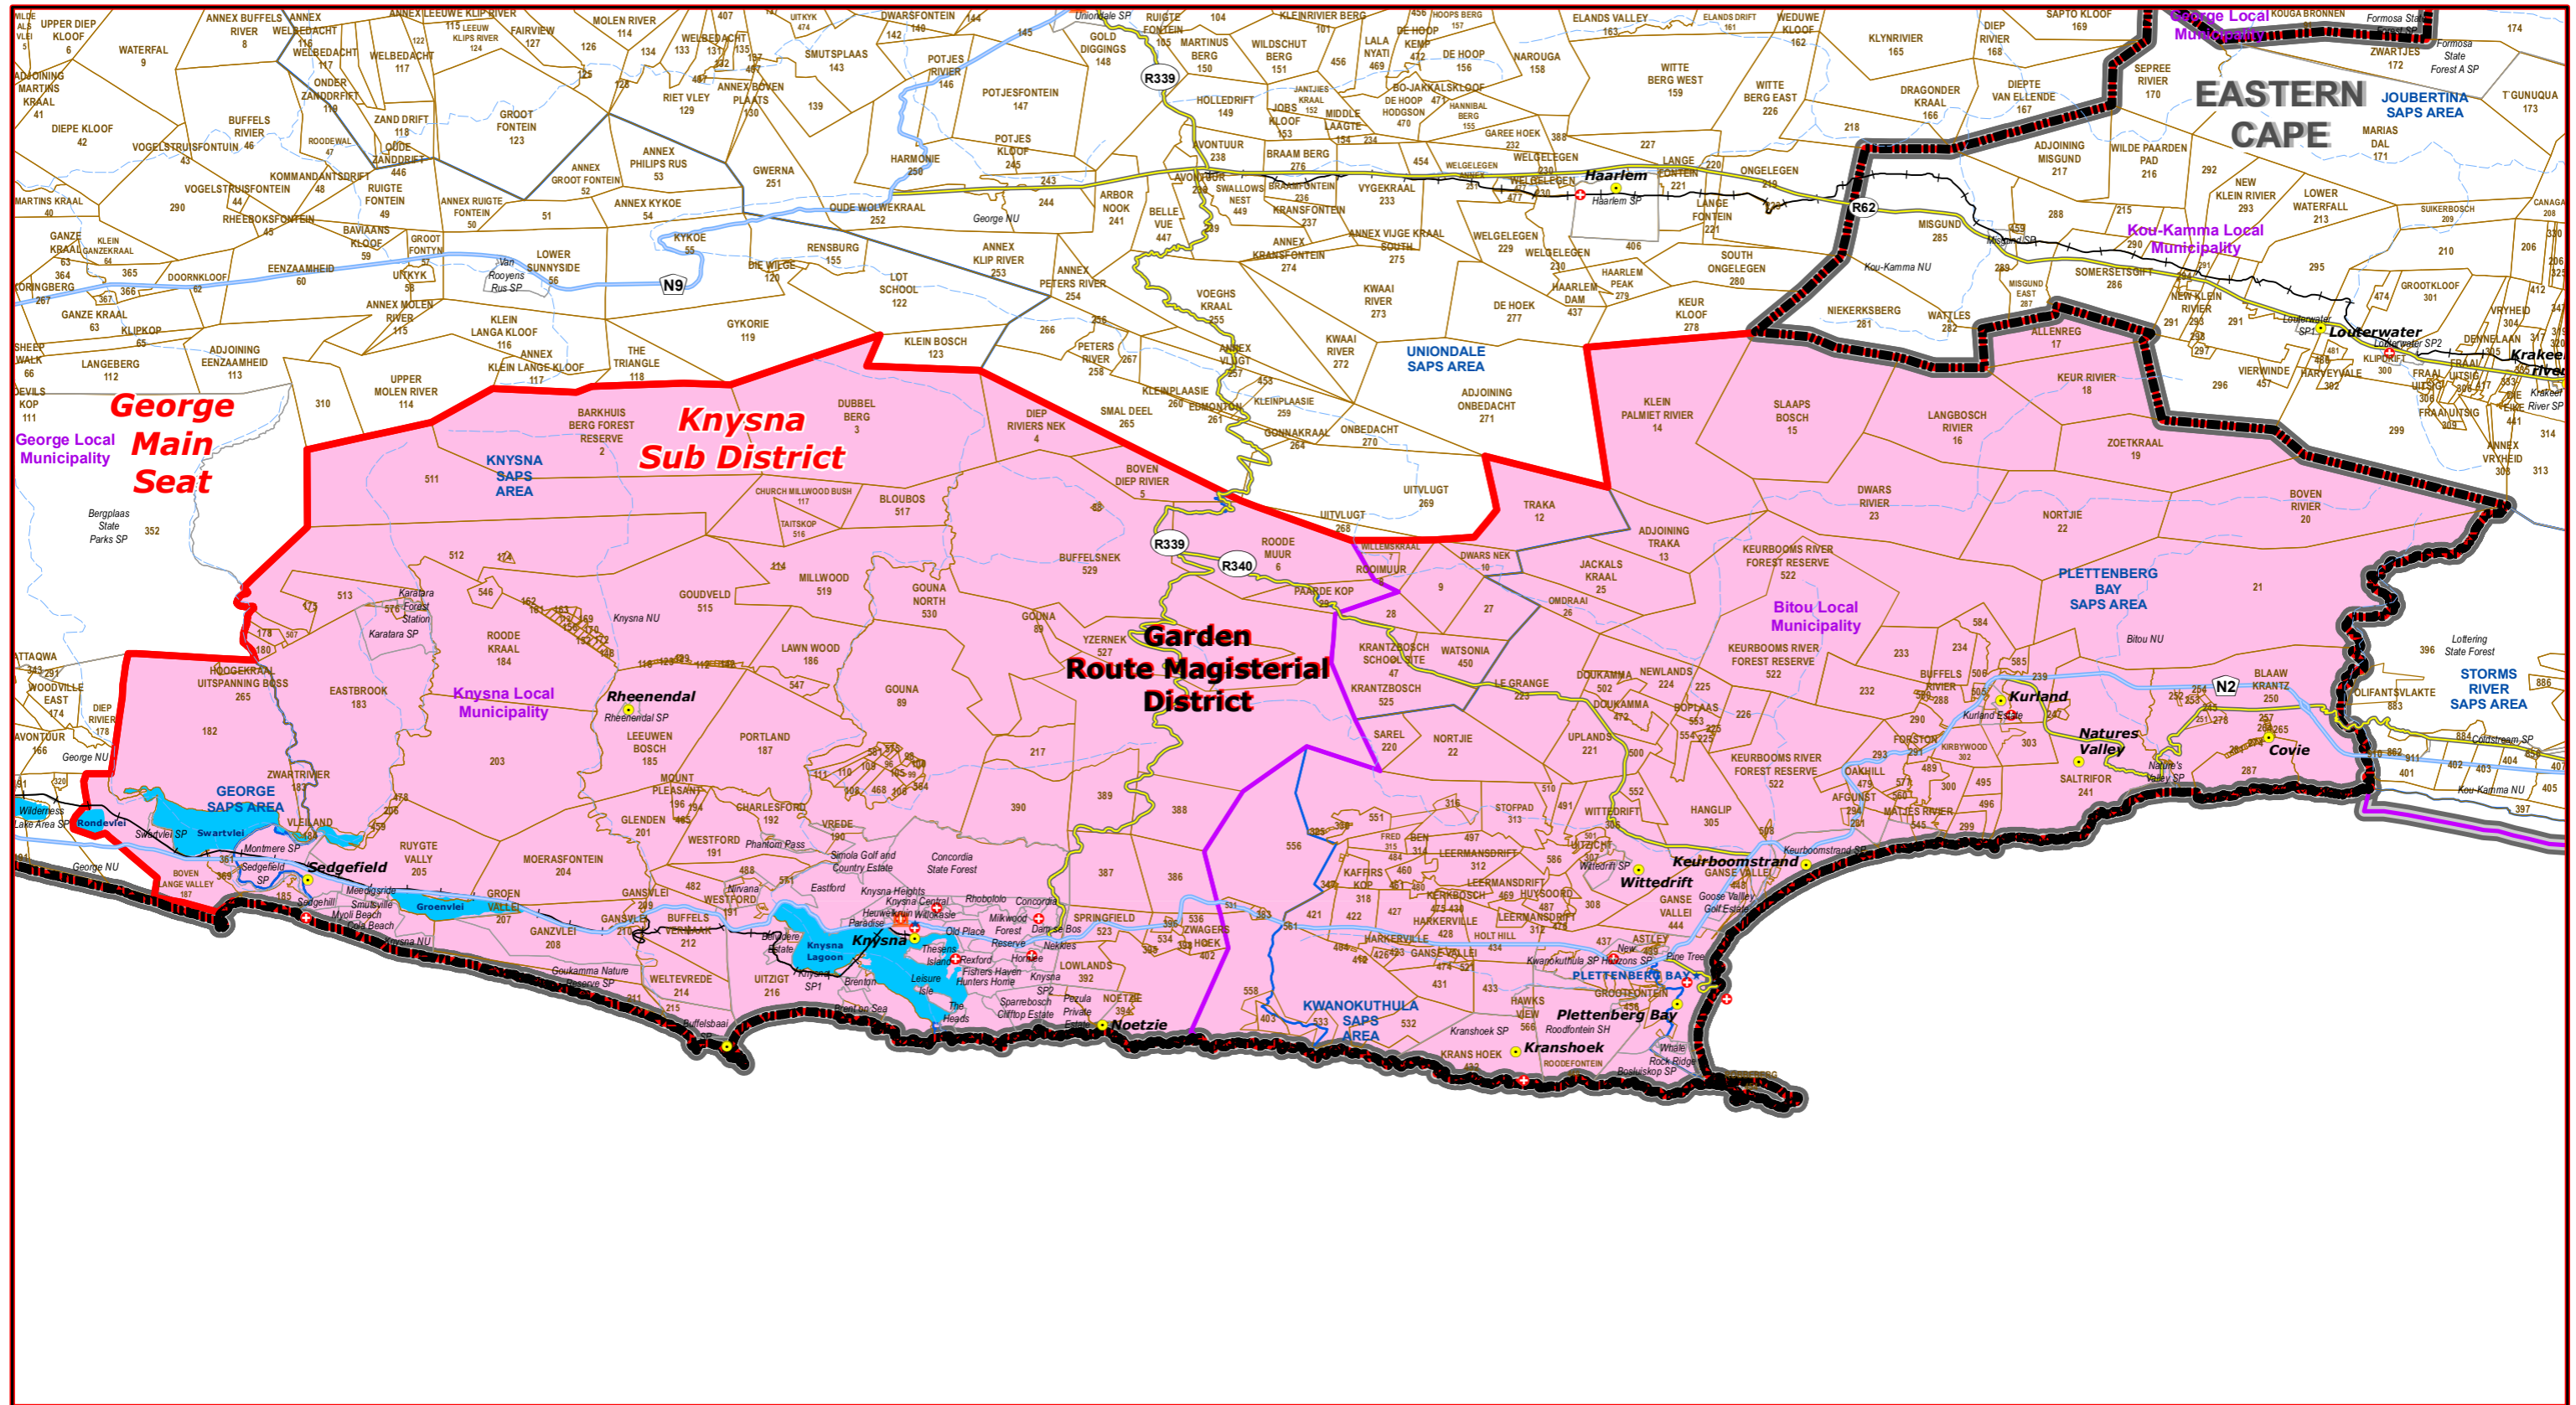

Knysna Sub District of Garden Route Magisterial District

Legend

- Main Town
- Main Courts
- Place of Sitting
- ★ Police Stations & Facilities
- ▲ Schools
- Health Facilities
- Rivers
- National Roads
- Main Roads
- Railways
- Provinces
- Local Municipality
- Proposed Magisterial District
- Proposed Seat / Sub District
- Traditional Councils
- Dams

**Proposed Main Seat / Sub District
within
the Proposed Magisterial District**

DATA SUPPLIED BY:
 Statistics South Africa
 Department of Water Affairs & Forestry
 Department of Provincial & Local Government
 Department of Health
 Department of Safety & Security
 Department of Education
 Department of Transport