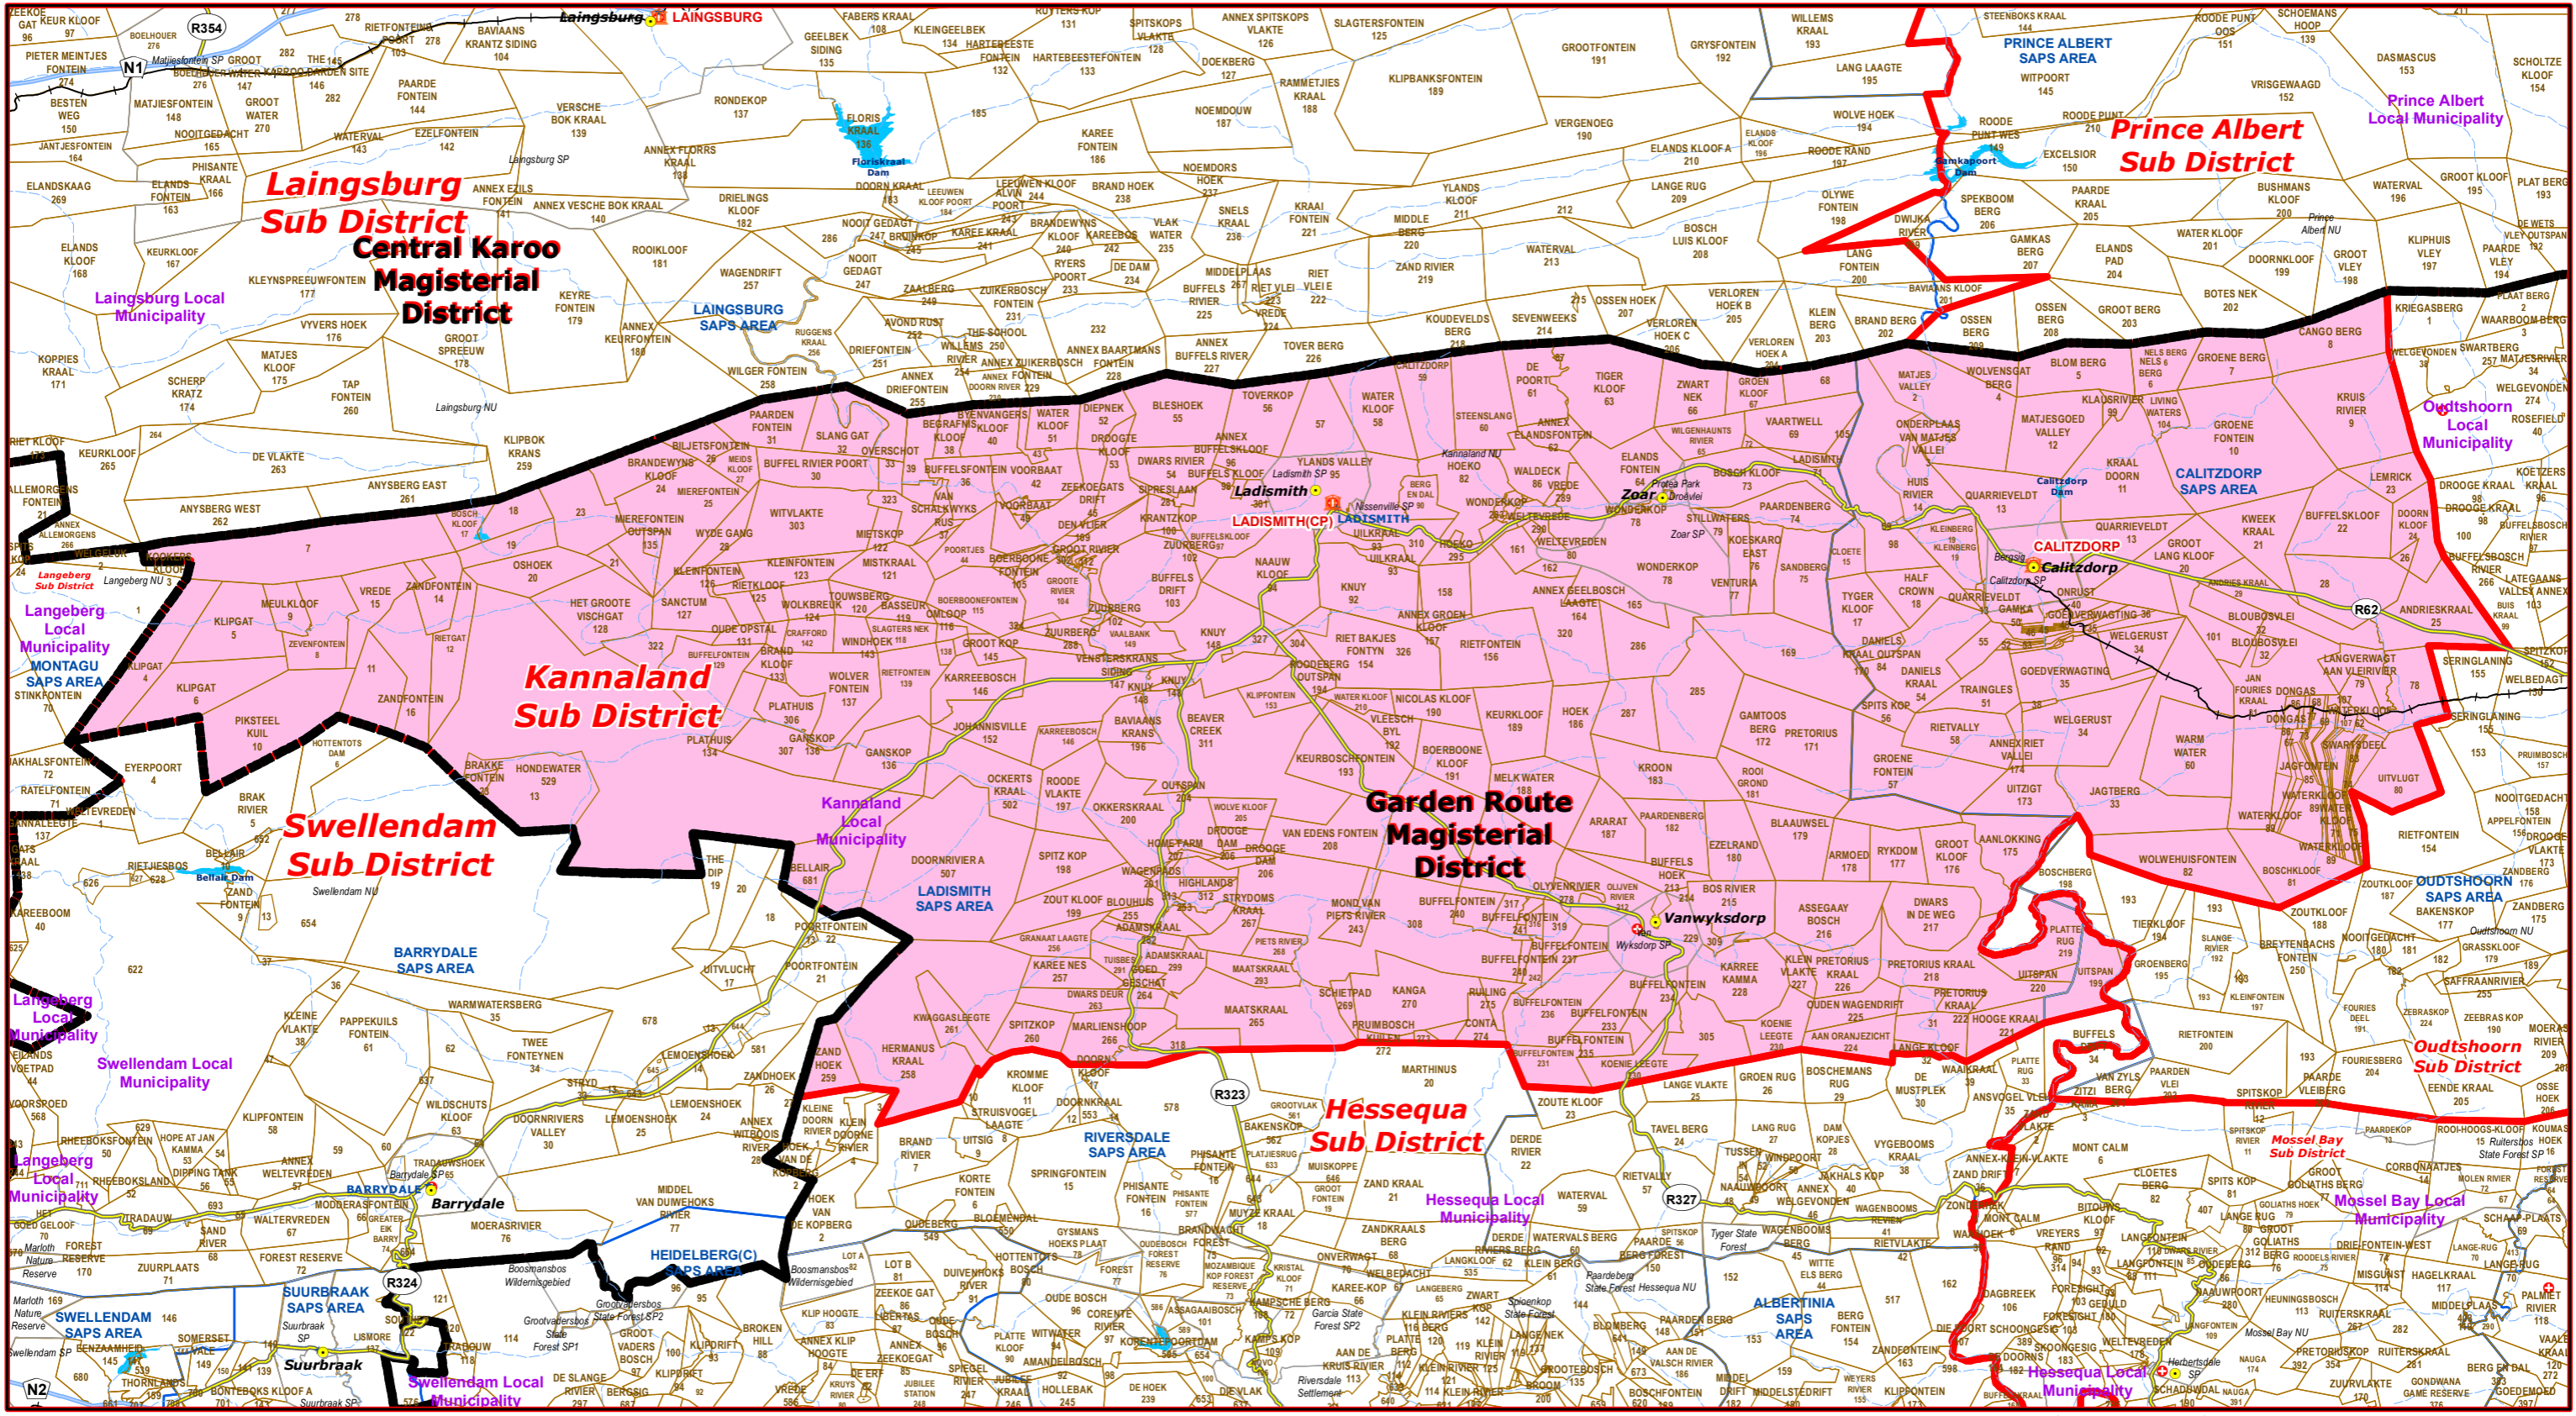

# Kannaland Sub District of Garden Route Magisterial District

**Legend**

- Main Town
- Rivers
- National Roads
- Main Roads
- Railways
- ▲ Police Stations & Facilities
- ▲ Schools
- Health Facilities
- Provinces
- Local Municipality
- Proposed Magisterial District
- Proposed Seat / Sub District
- Traditional Councils
- Dams

## Proposed Main Seat / Sub District within the Proposed Magisterial District

DATA SUPPLIED BY:

- Statistics South Africa
- Department of Water Affairs & Forestry
- Department of Provincial & Local Government
- Department of Health
- Department of Safety & Security
- Department of Education
- Department of Transport

**May 2021**

**Department: Justice and Correctional Services**