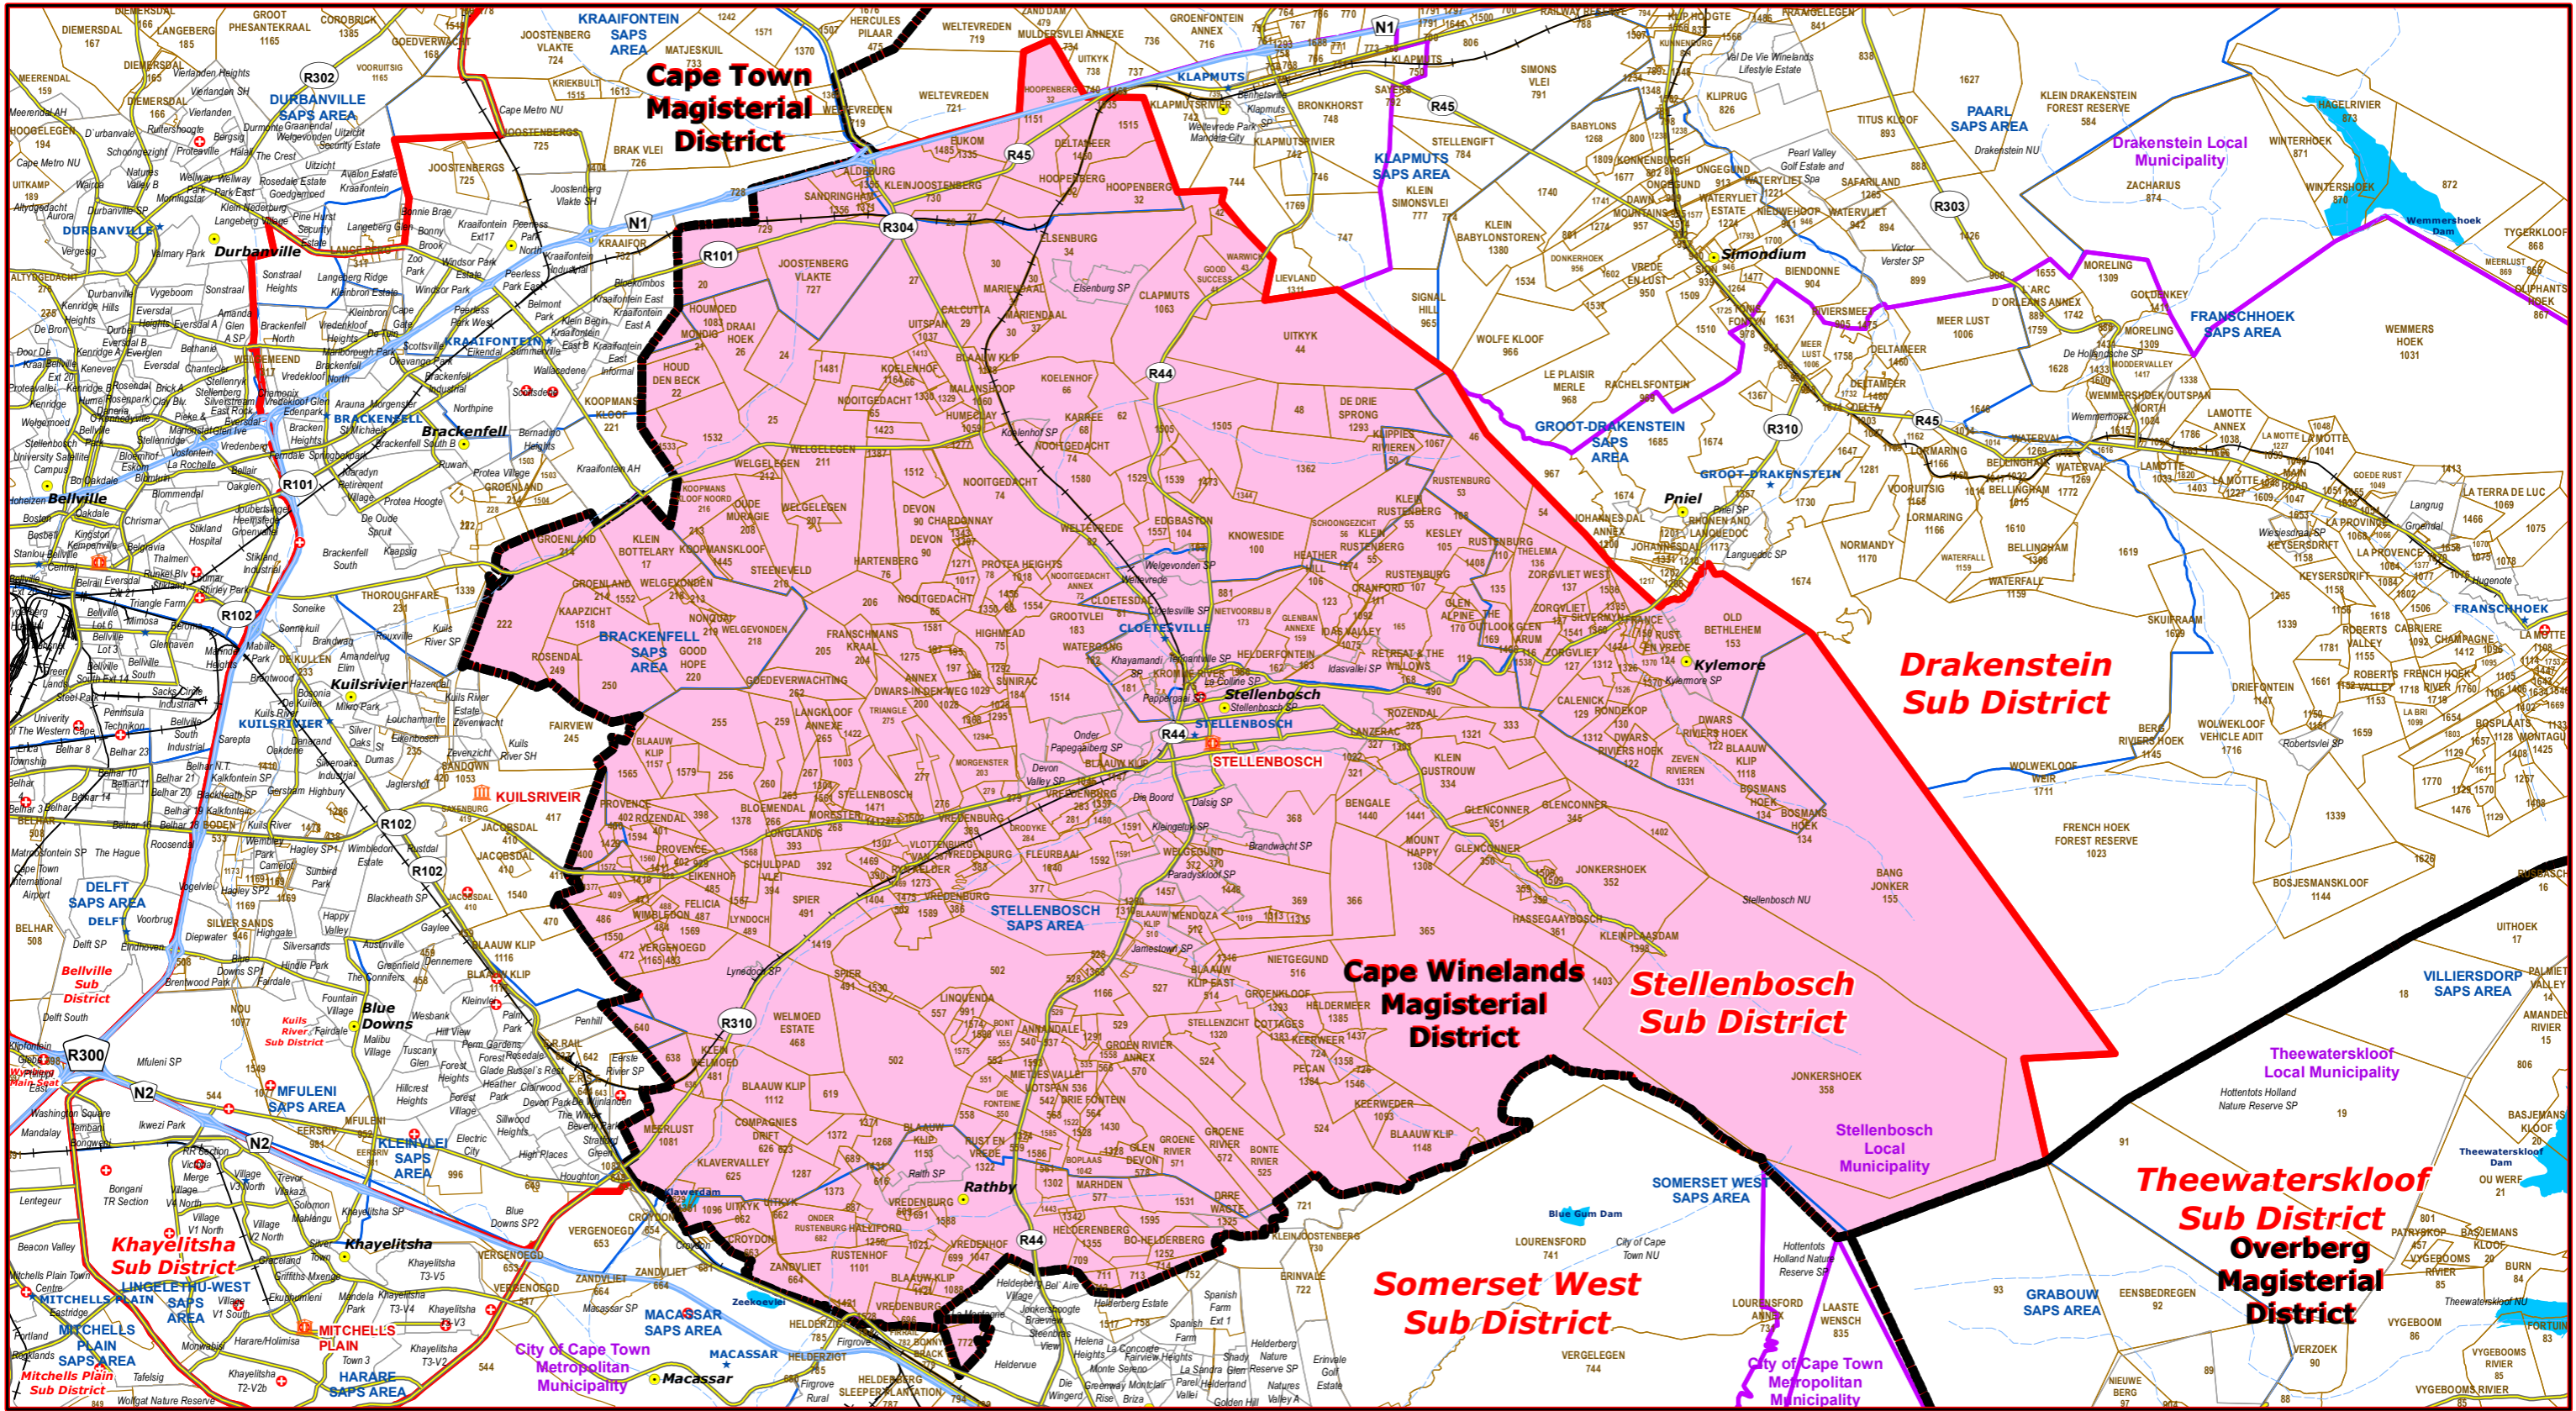

# Stellenbosch Sub District of Cape Winelands Magisterial District

- Legend**
- Main Town
  - Main Courts
  - ★ Place of Sitting
  - ▲ Police Stations & Facilities
  - ▲ Schools
  - Health Facilities
  - Rivers
  - National Roads
  - Main Roads
  - Railways
  - Provinces
  - Local Municipality
  - Proposed Magisterial District
  - Proposed Seat / Sub District
  - Traditional Councils
  - Dams

## Proposed Main Seat / Sub District within the Proposed Magisterial District

DATA SUPPLIED BY:

- Statistics South Africa
- Department of Water Affairs & Forestry
- Department of Provincial & Local Government
- Department of Health
- Department of Safety & Security
- Department of Education
- Department of Transport