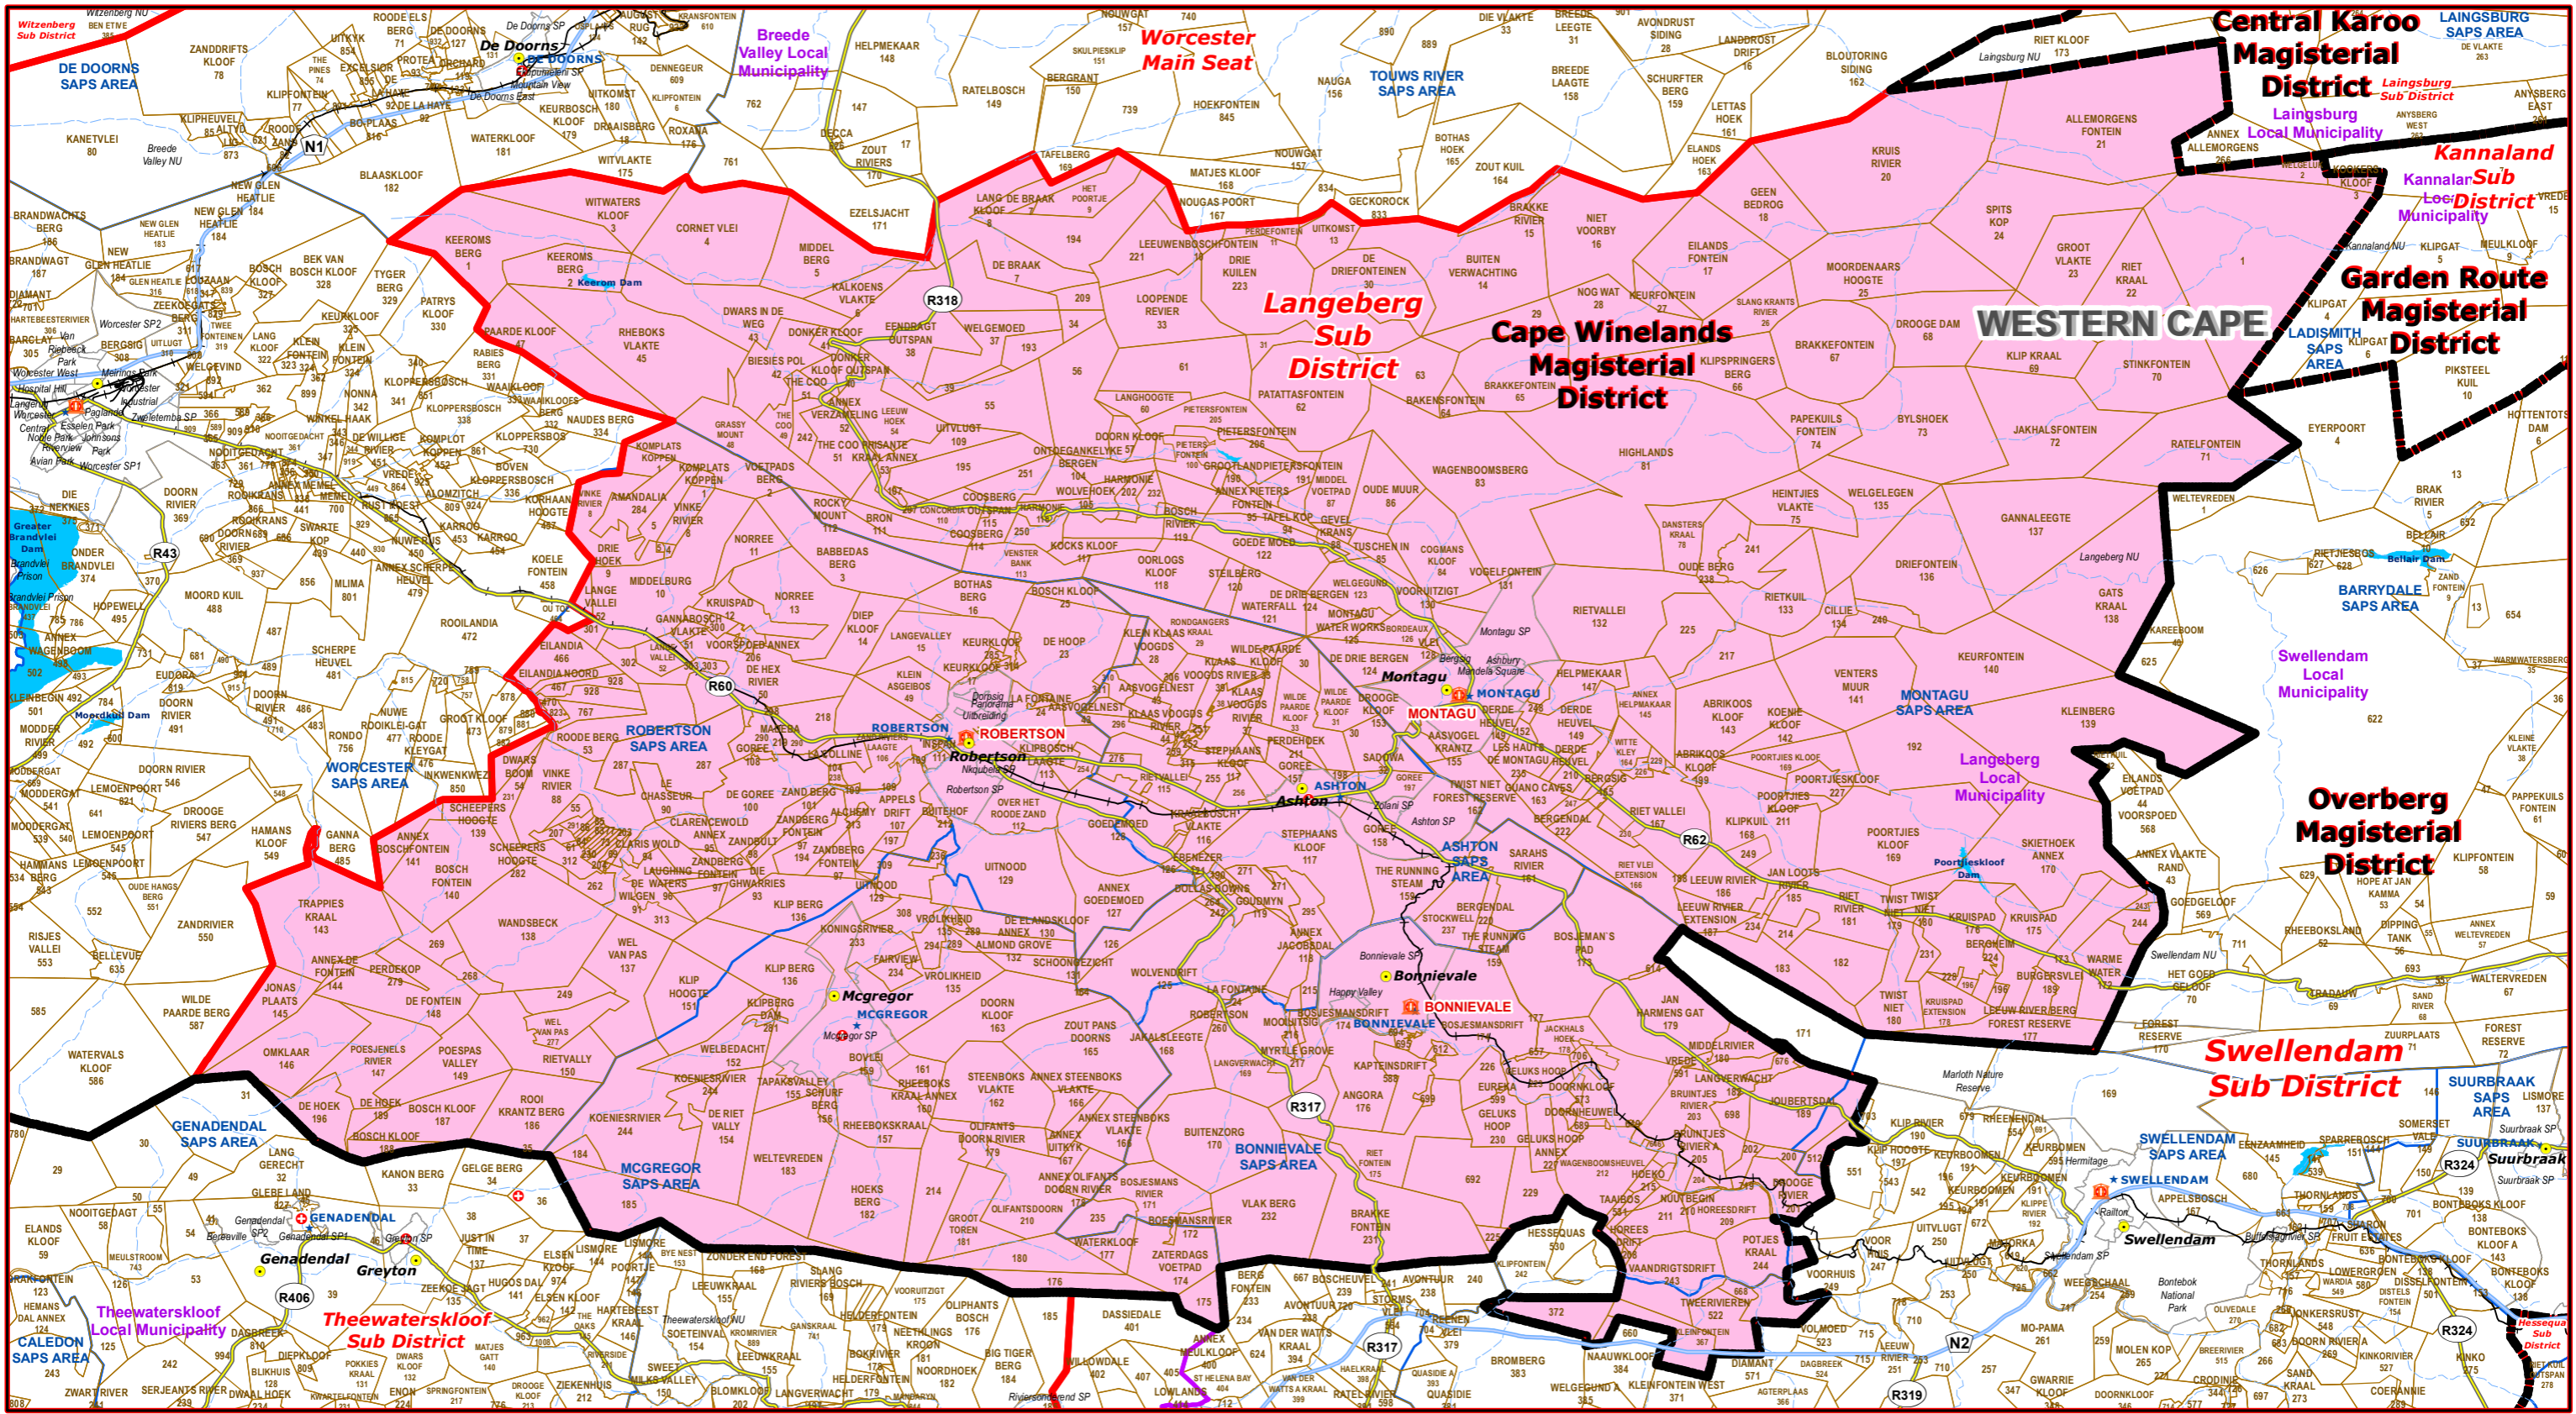

Langeberg Sub District of Cape Winelands Magisterial District

Legend

- Main Town
- Main Courts
- Place of Sitting
- ★ Police Stations & Facilities
- ▲ Schools
- Health Facilities
- Rivers
- National Roads
- Main Roads
- Railways
- Provinces
- Local Municipality
- Proposed Magisterial District
- Proposed Seat / Sub District
- Traditional Councils
- Dams

**Proposed Main Seat / Sub District
within
the Proposed Magisterial District**

DATA SUPPLIED BY:

- Statistics South Africa
- Department of Water Affairs & Forestry
- Department of Provincial & Local Government
- Department of Health
- Department of Safety & Security
- Department of Education
- Department of Transport