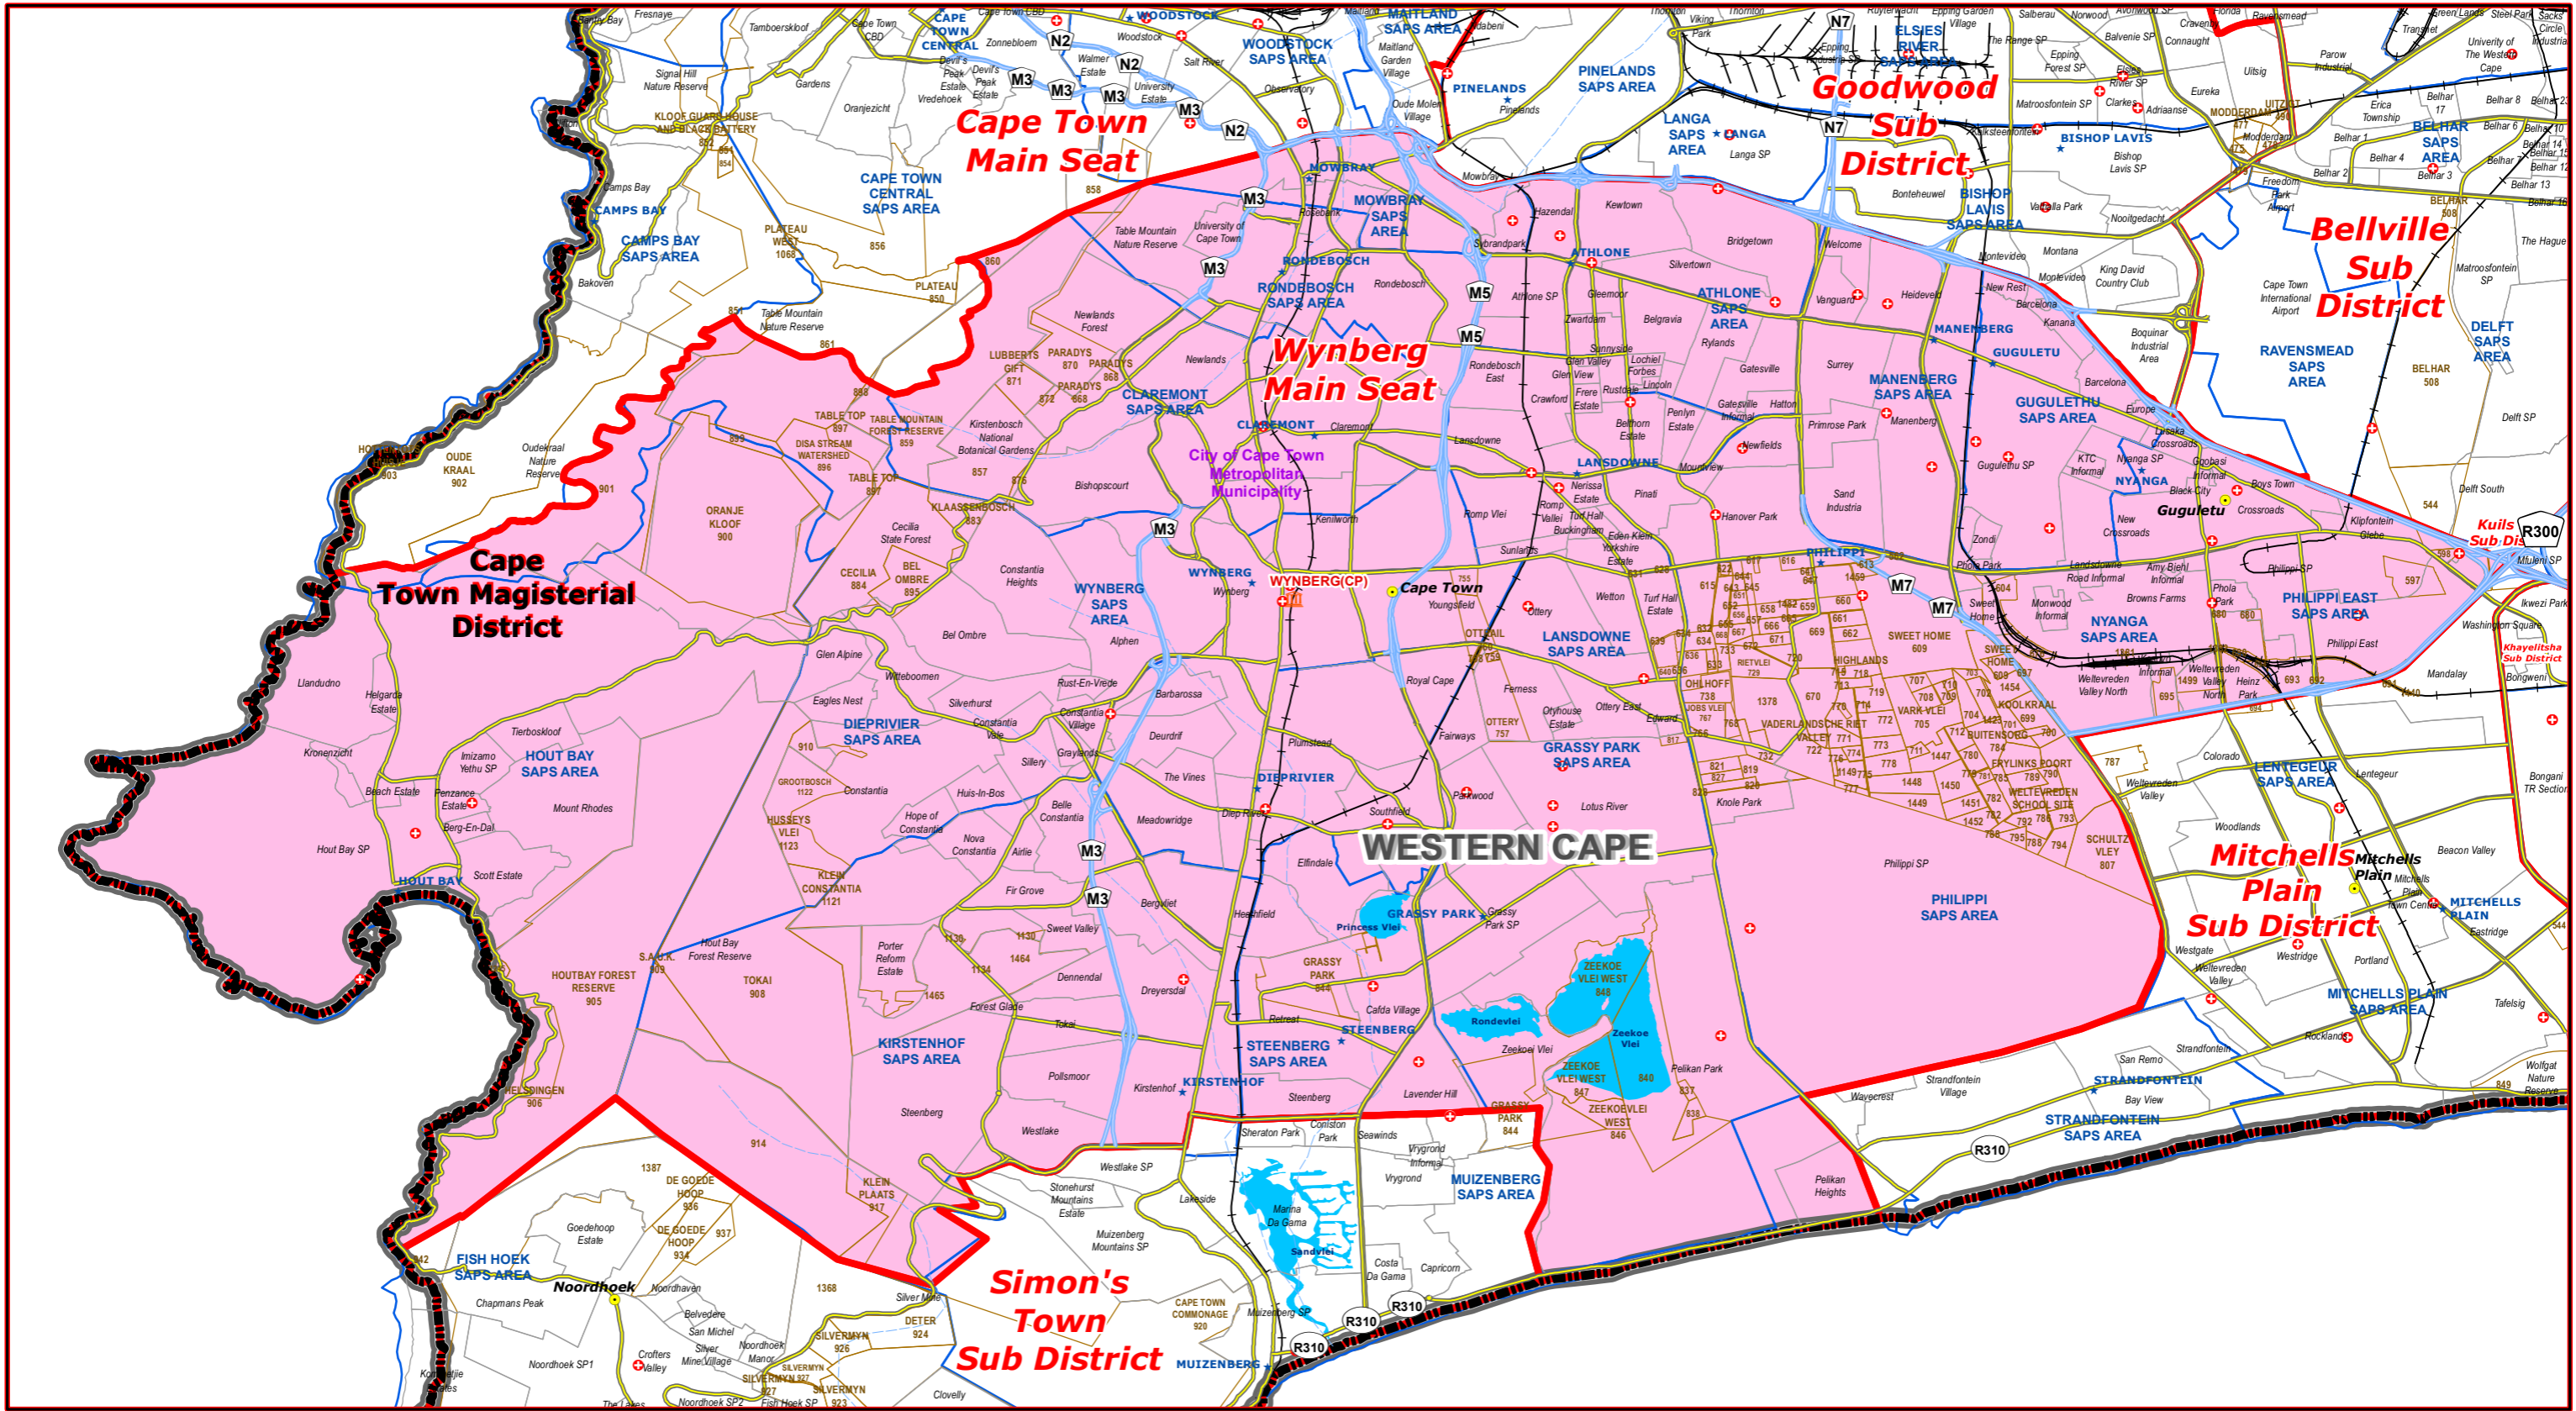

Wynberg Main Seat of Cape Town Magisterial District

- Le**
- Main Town
 - Main Courts
 - Place of Sitting
 - ★ Police Stations & Facilities
 - ▲ Schools
 - Health Facilities
 - Rivers
 - National Roads
 - Main Roads
 - Railways
 - Provinces
 - Local Municipality
 - Proposed Magisterial District
 - Proposed Seat / Sub District
 - Traditional Councils
 - Dams

Proposed Main Seat / Sub District within the Proposed Magisterial District

DATA SUPPLIED BY:

- Statistics South Africa
- Department of Water Affairs & Forestry
- Department of Provincial & Local Government
- Department of Health
- Department of Safety & Security
- Department of Education
- Department of Transport