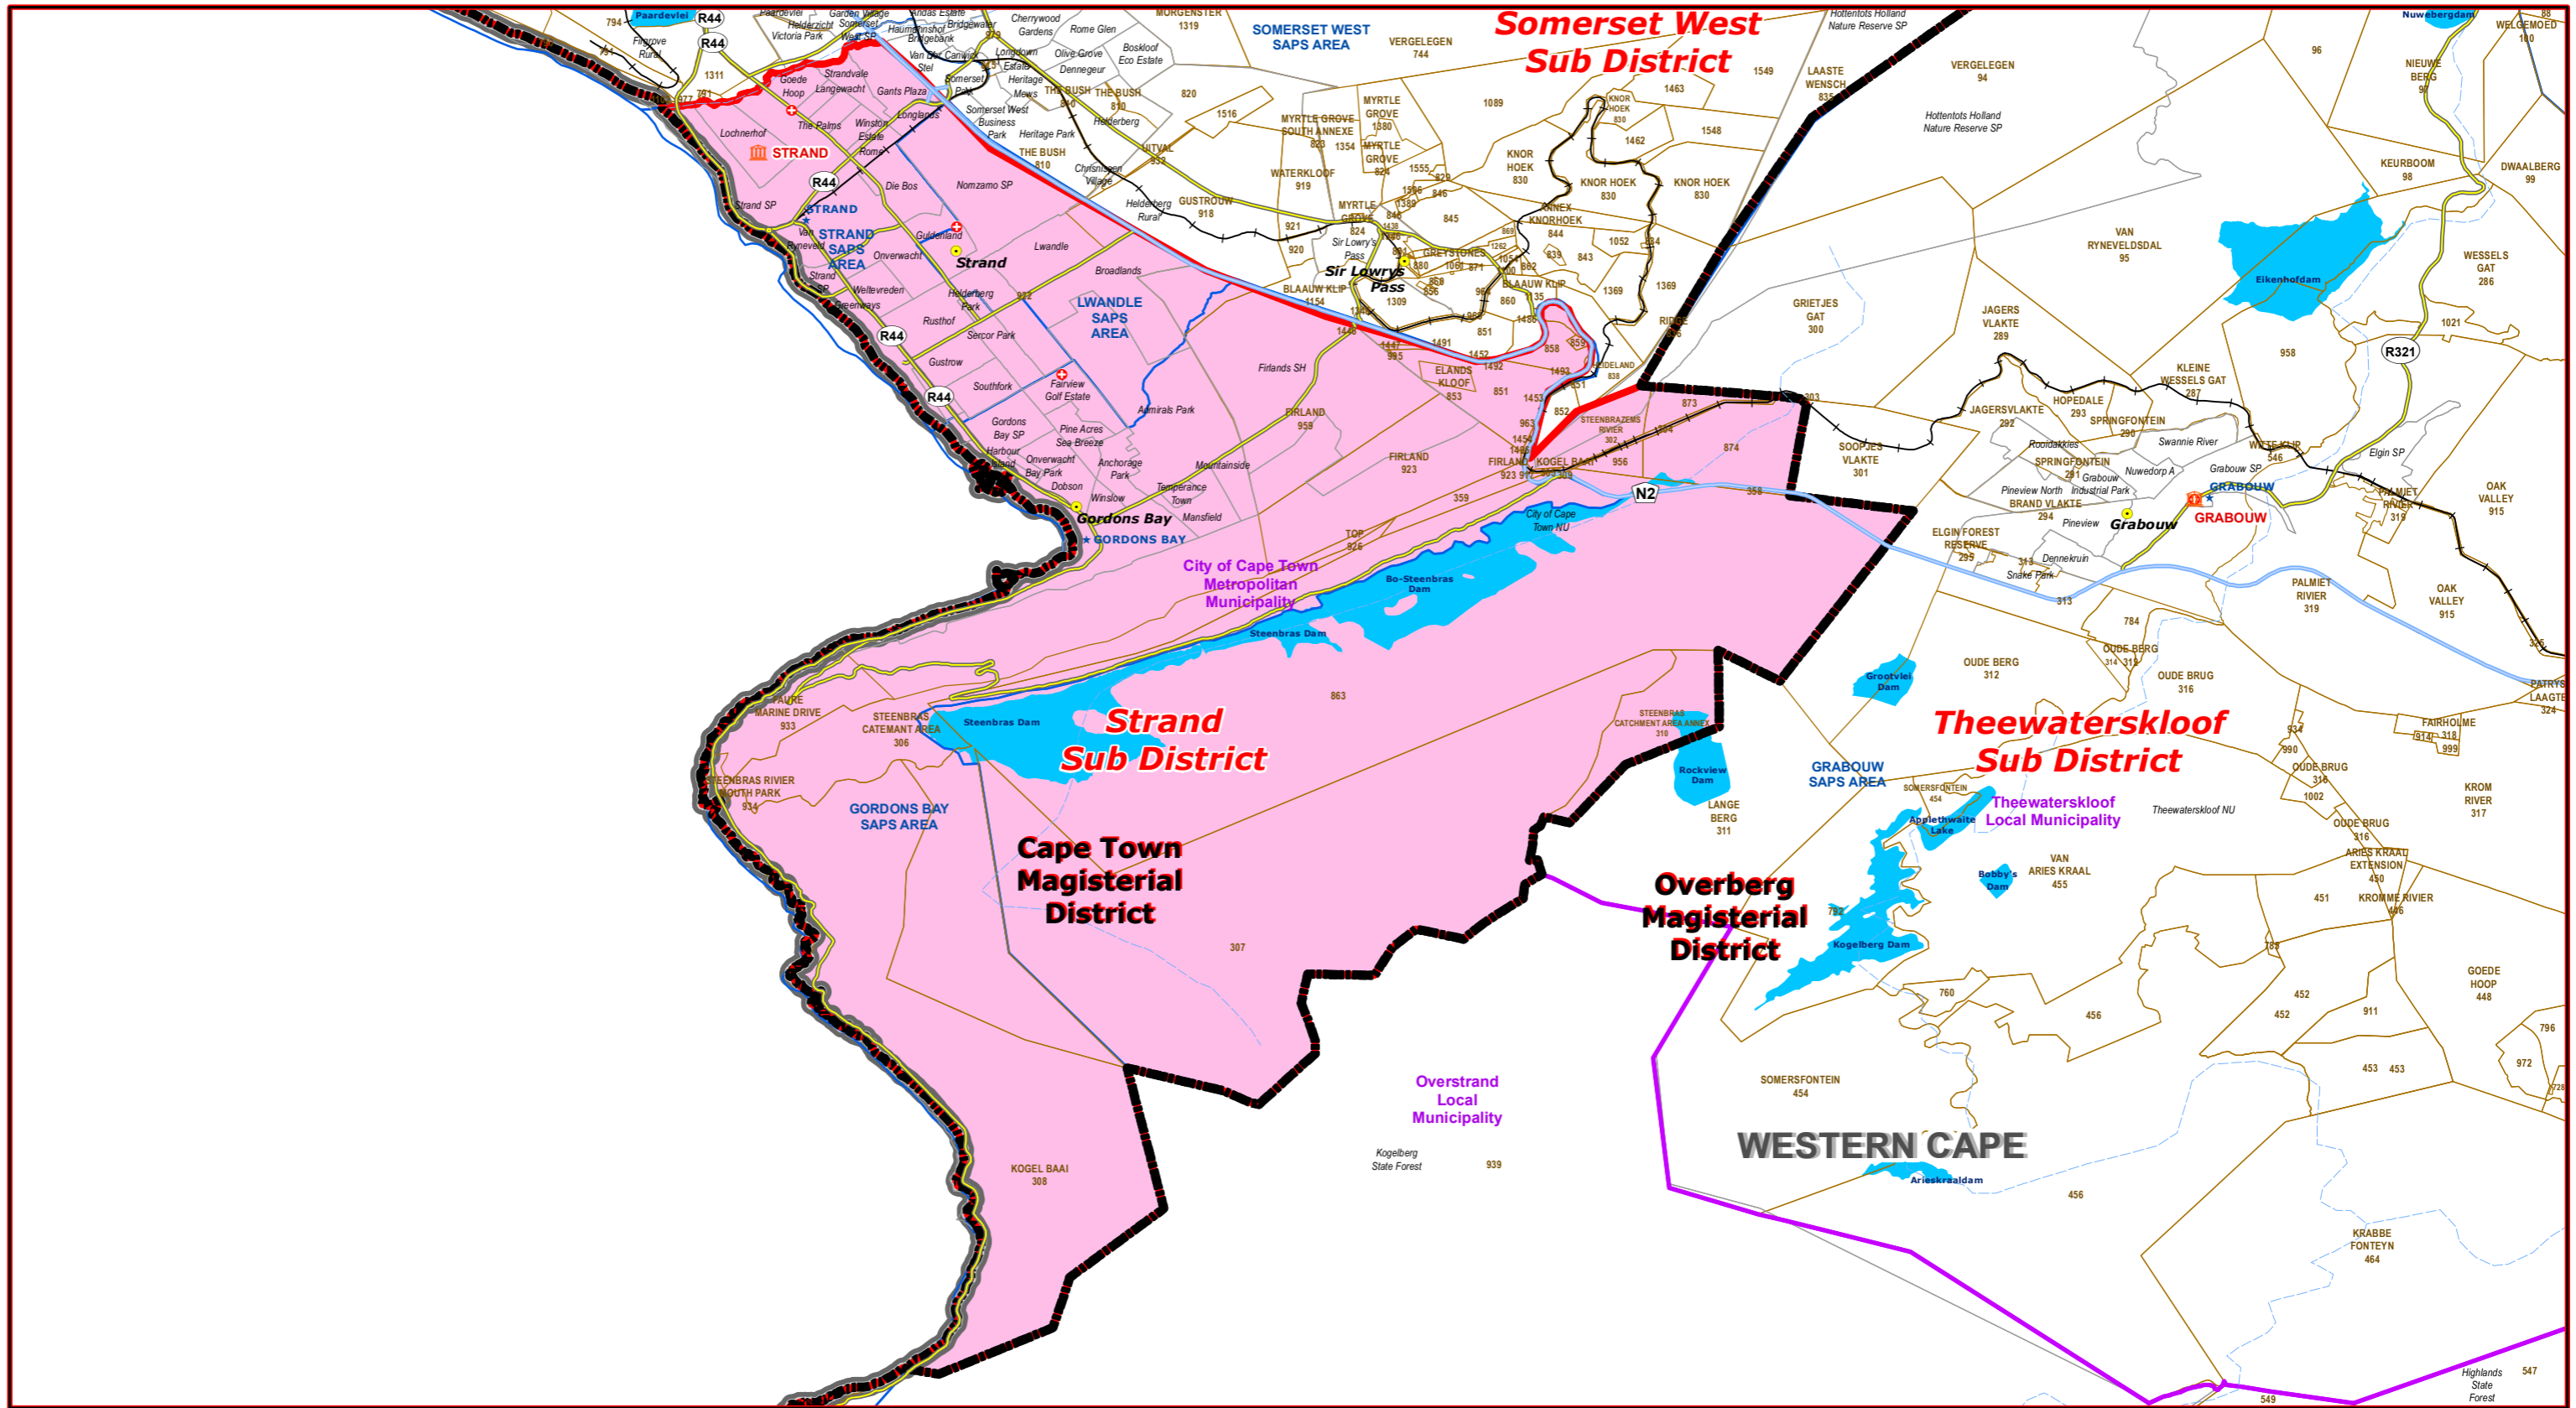

Strand Sub District of Cape Town Magisterial District

Legend

- Main Town
- Main Courts
- Place of Sitting
- ★ Police Stations & Facilities
- ▲ Schools
- Health Facilities
- Rivers
- National Roads
- Main Roads
- Railways
- Provinces
- Local Municipality
- Proposed Magisterial District
- Proposed Seat / Sub District
- Traditional Councils
- Dams

Proposed Main Seat / Sub District within the Proposed Magisterial District

DATA SUPPLIED BY:
 Statistics South Africa
 Department of Water Affairs & Forestry
 Department of Provincial & Local Government
 Department of Health
 Department of Safety & Security
 Department of Education
 Department of Transport