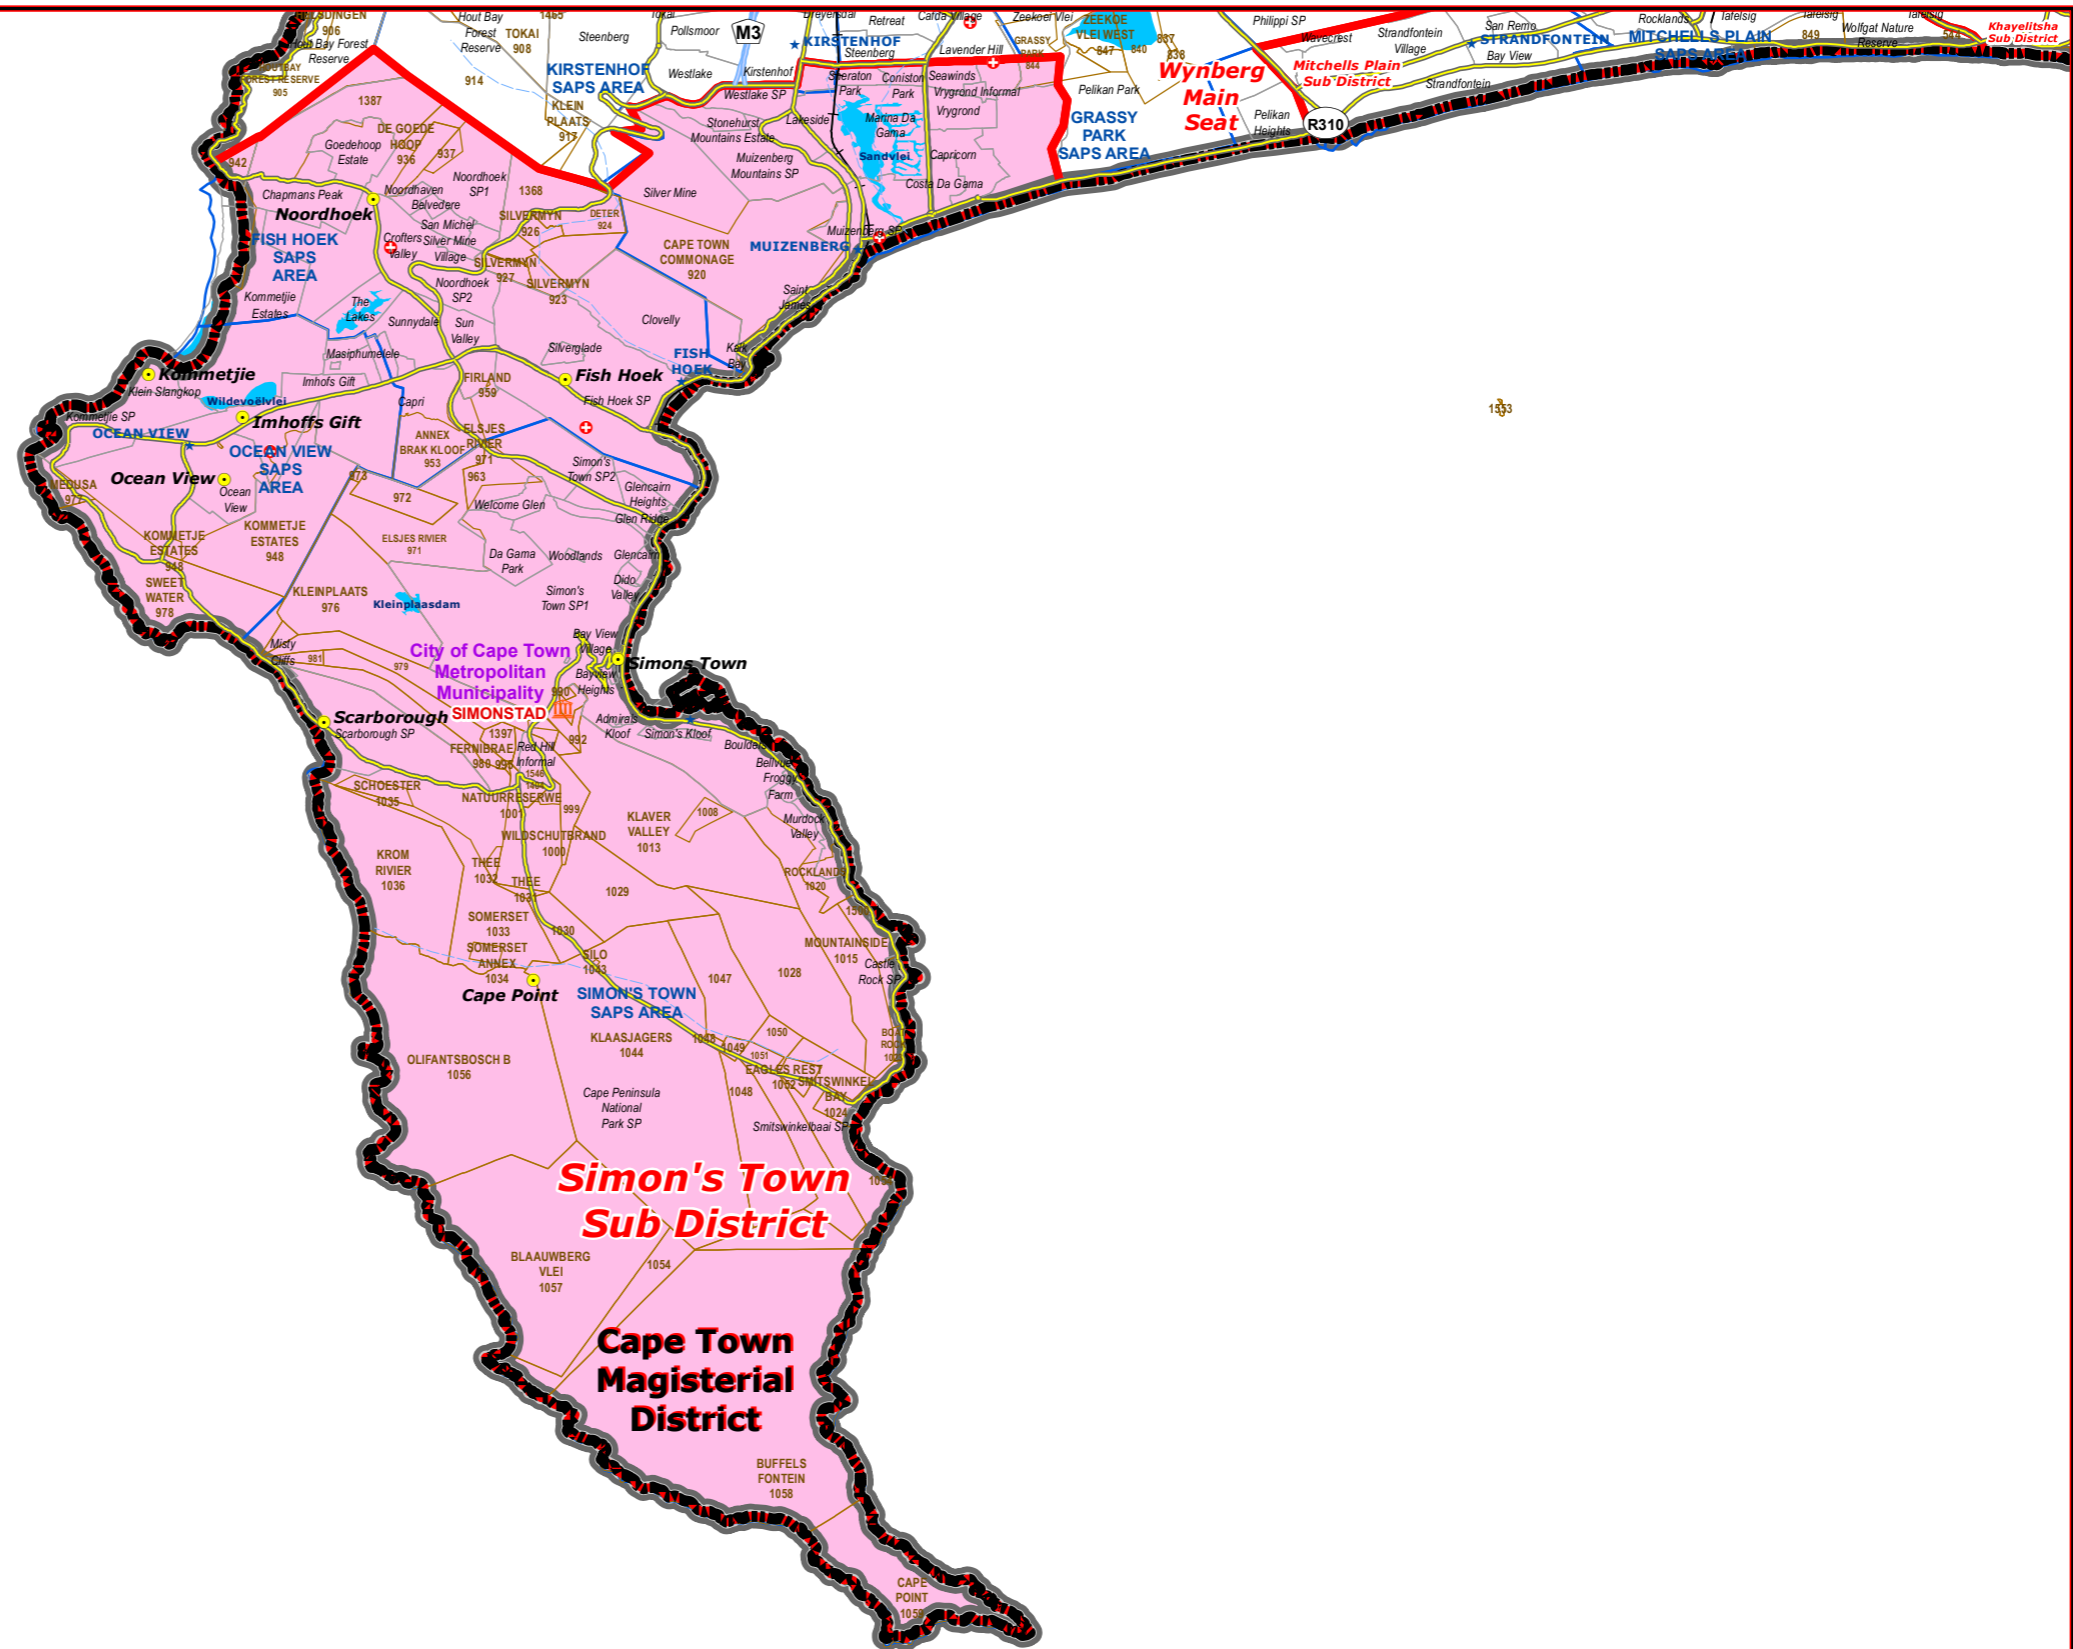

Simon's Town Sub District of Cape Town Magisterial District

- Legend**
- Main Town
 - Main Courts
 - Place of Sitting
 - Police Stations & Facilities
 - Schools
 - Health Facilities
 - Rivers
 - National Roads
 - Main Roads
 - Railways
 - Provinces
 - Local Municipality
 - Proposed Magisterial District
 - Proposed Seat / Sub District
 - Traditional Councils
 - Dams

Proposed Main Seat / Sub District within the Proposed Magisterial District

DATA SUPPLIED BY:

- Statistics South Africa
- Department of Water Affairs & Forestry
- Department of Provincial & Local Government
- Department of Health
- Department of Safety & Security
- Department of Education
- Department of Transport