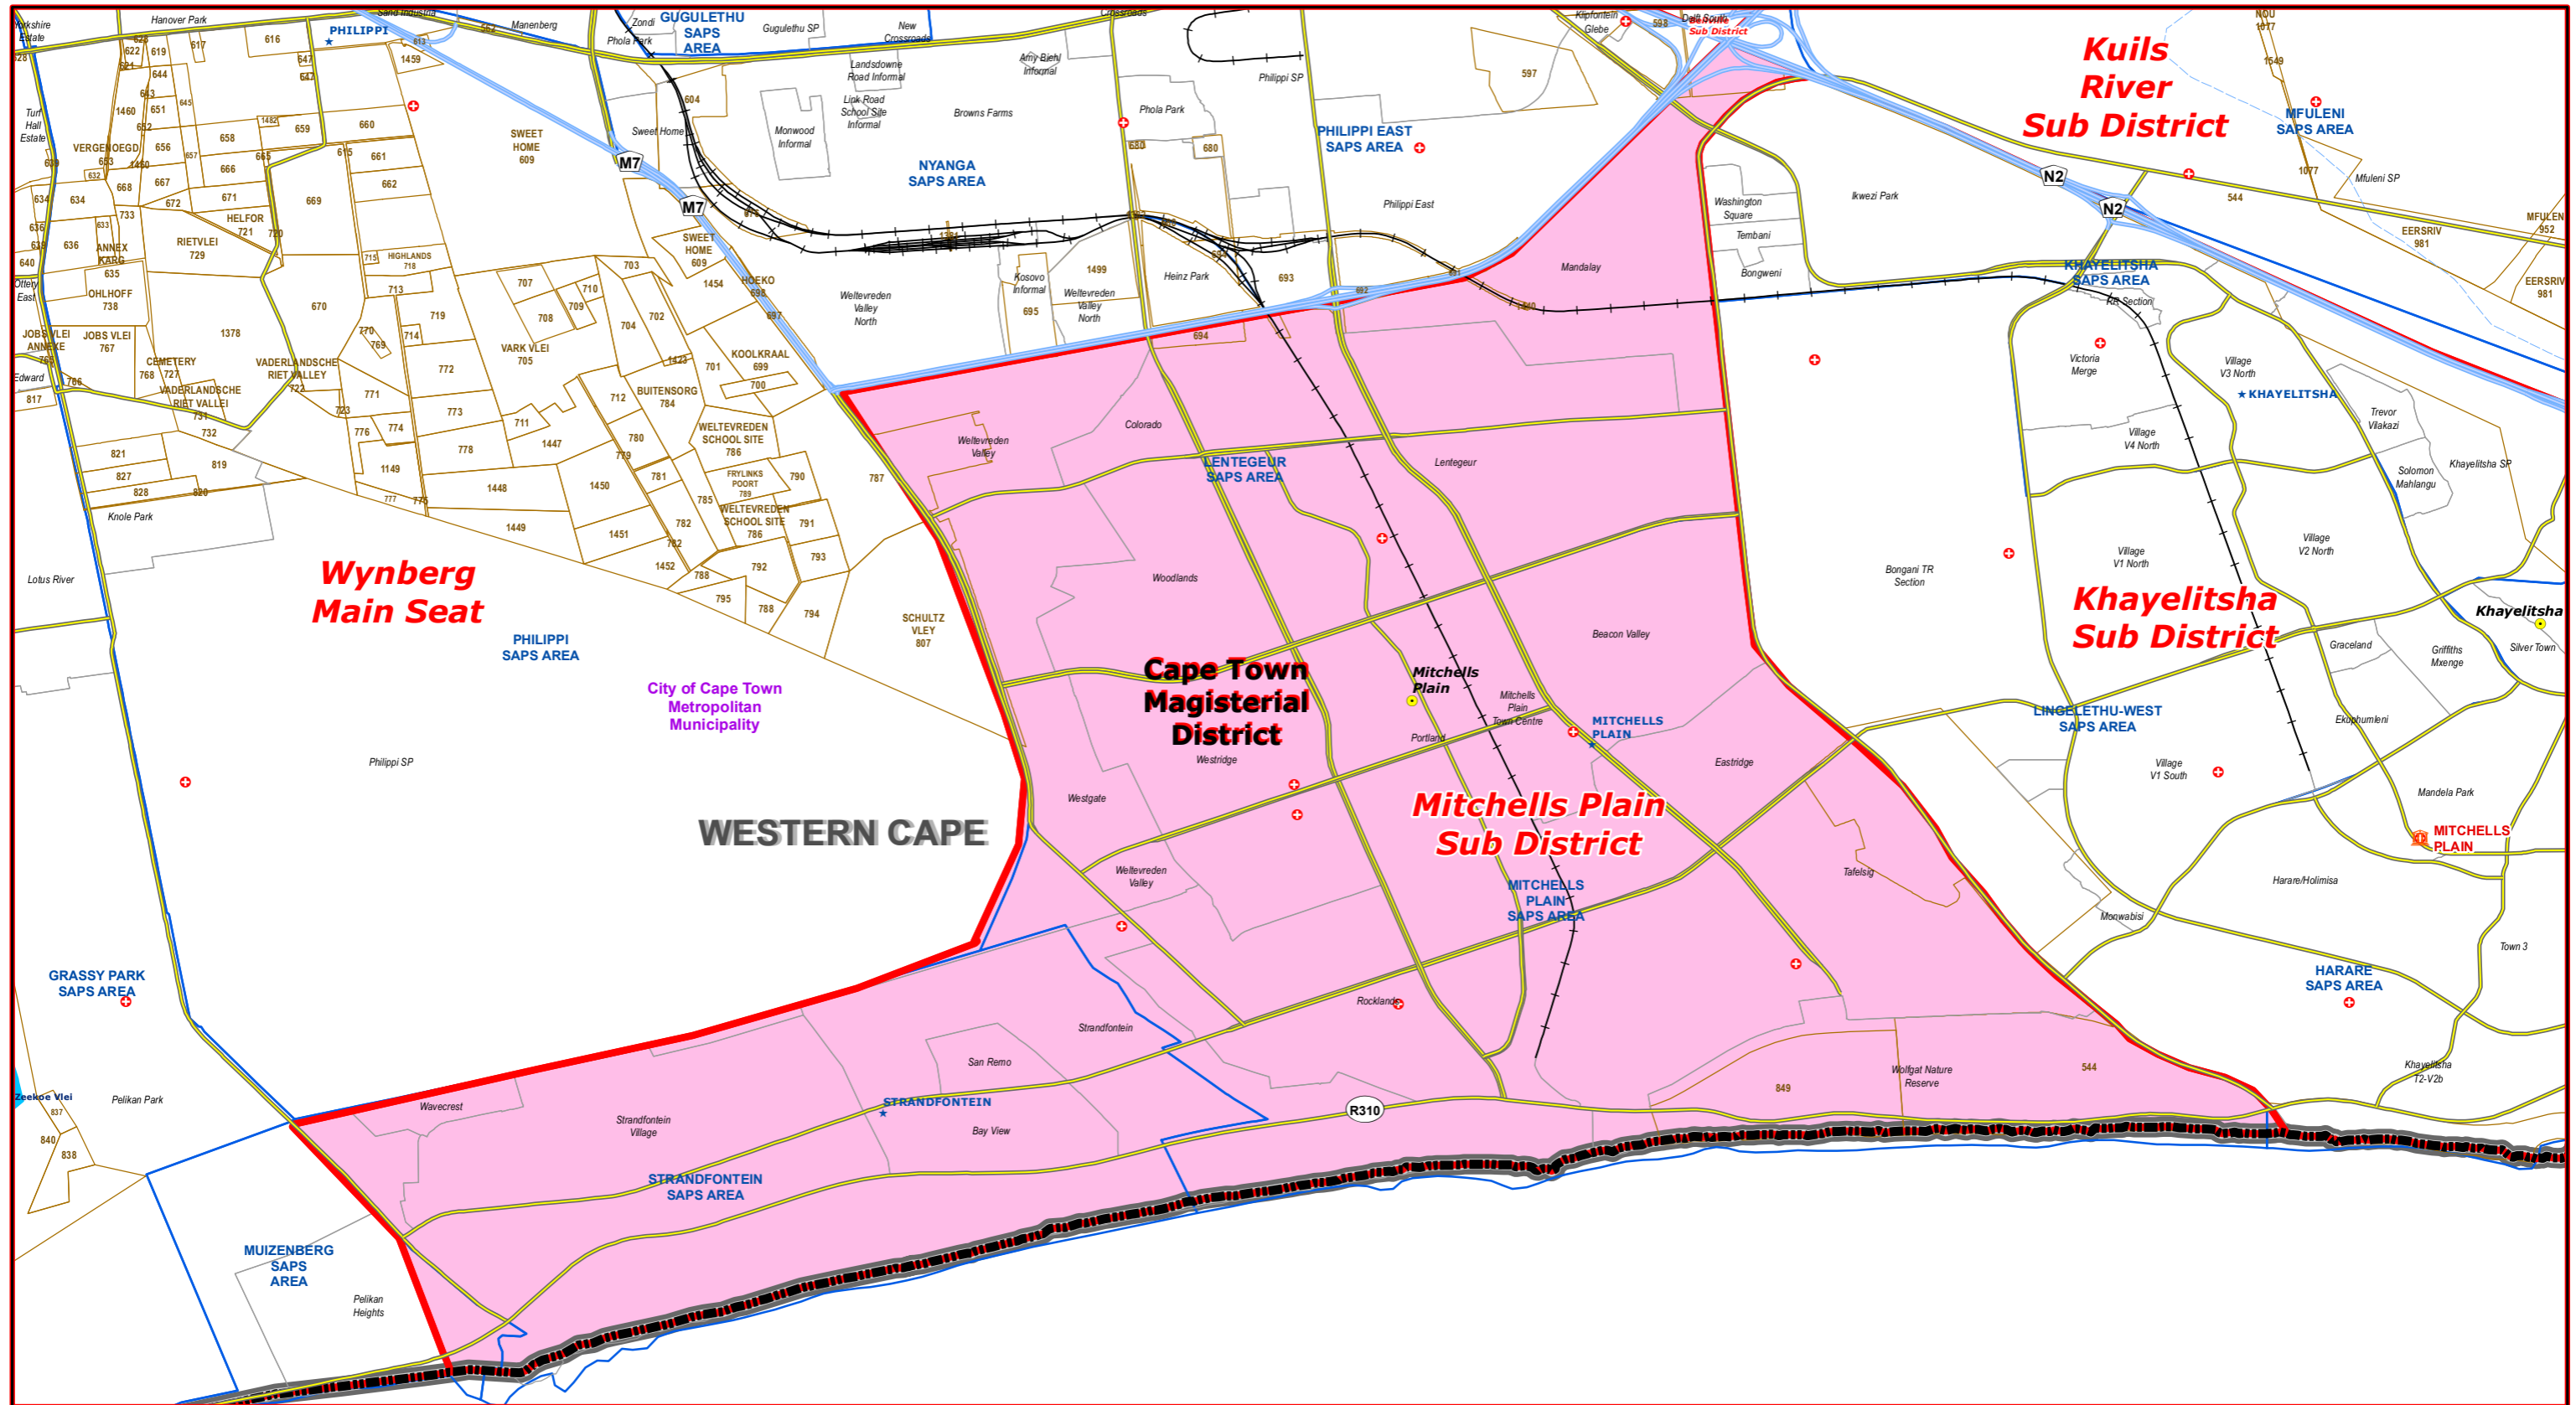

Mitchells Plain Sub District of Cape Town Magisterial District

Legend

- Main Town
- Main Courts
- Place of Sitting
- ★ Police Stations & Facilities
- ▲ Schools
- Health Facilities
- Rivers
- National Roads
- Main Roads
- Railways
- Provinces
- Local Municipality
- Proposed Magisterial District
- Proposed Seat / Sub District
- Traditional Councils
- Dams

Proposed Main Seat / Sub District within the Proposed Magisterial District

DATA SUPPLIED BY:

- Statistics South Africa
- Department of Water Affairs & Forestry
- Department of Provincial & Local Government
- Department of Health
- Department of Safety & Security
- Department of Education
- Department of Transport