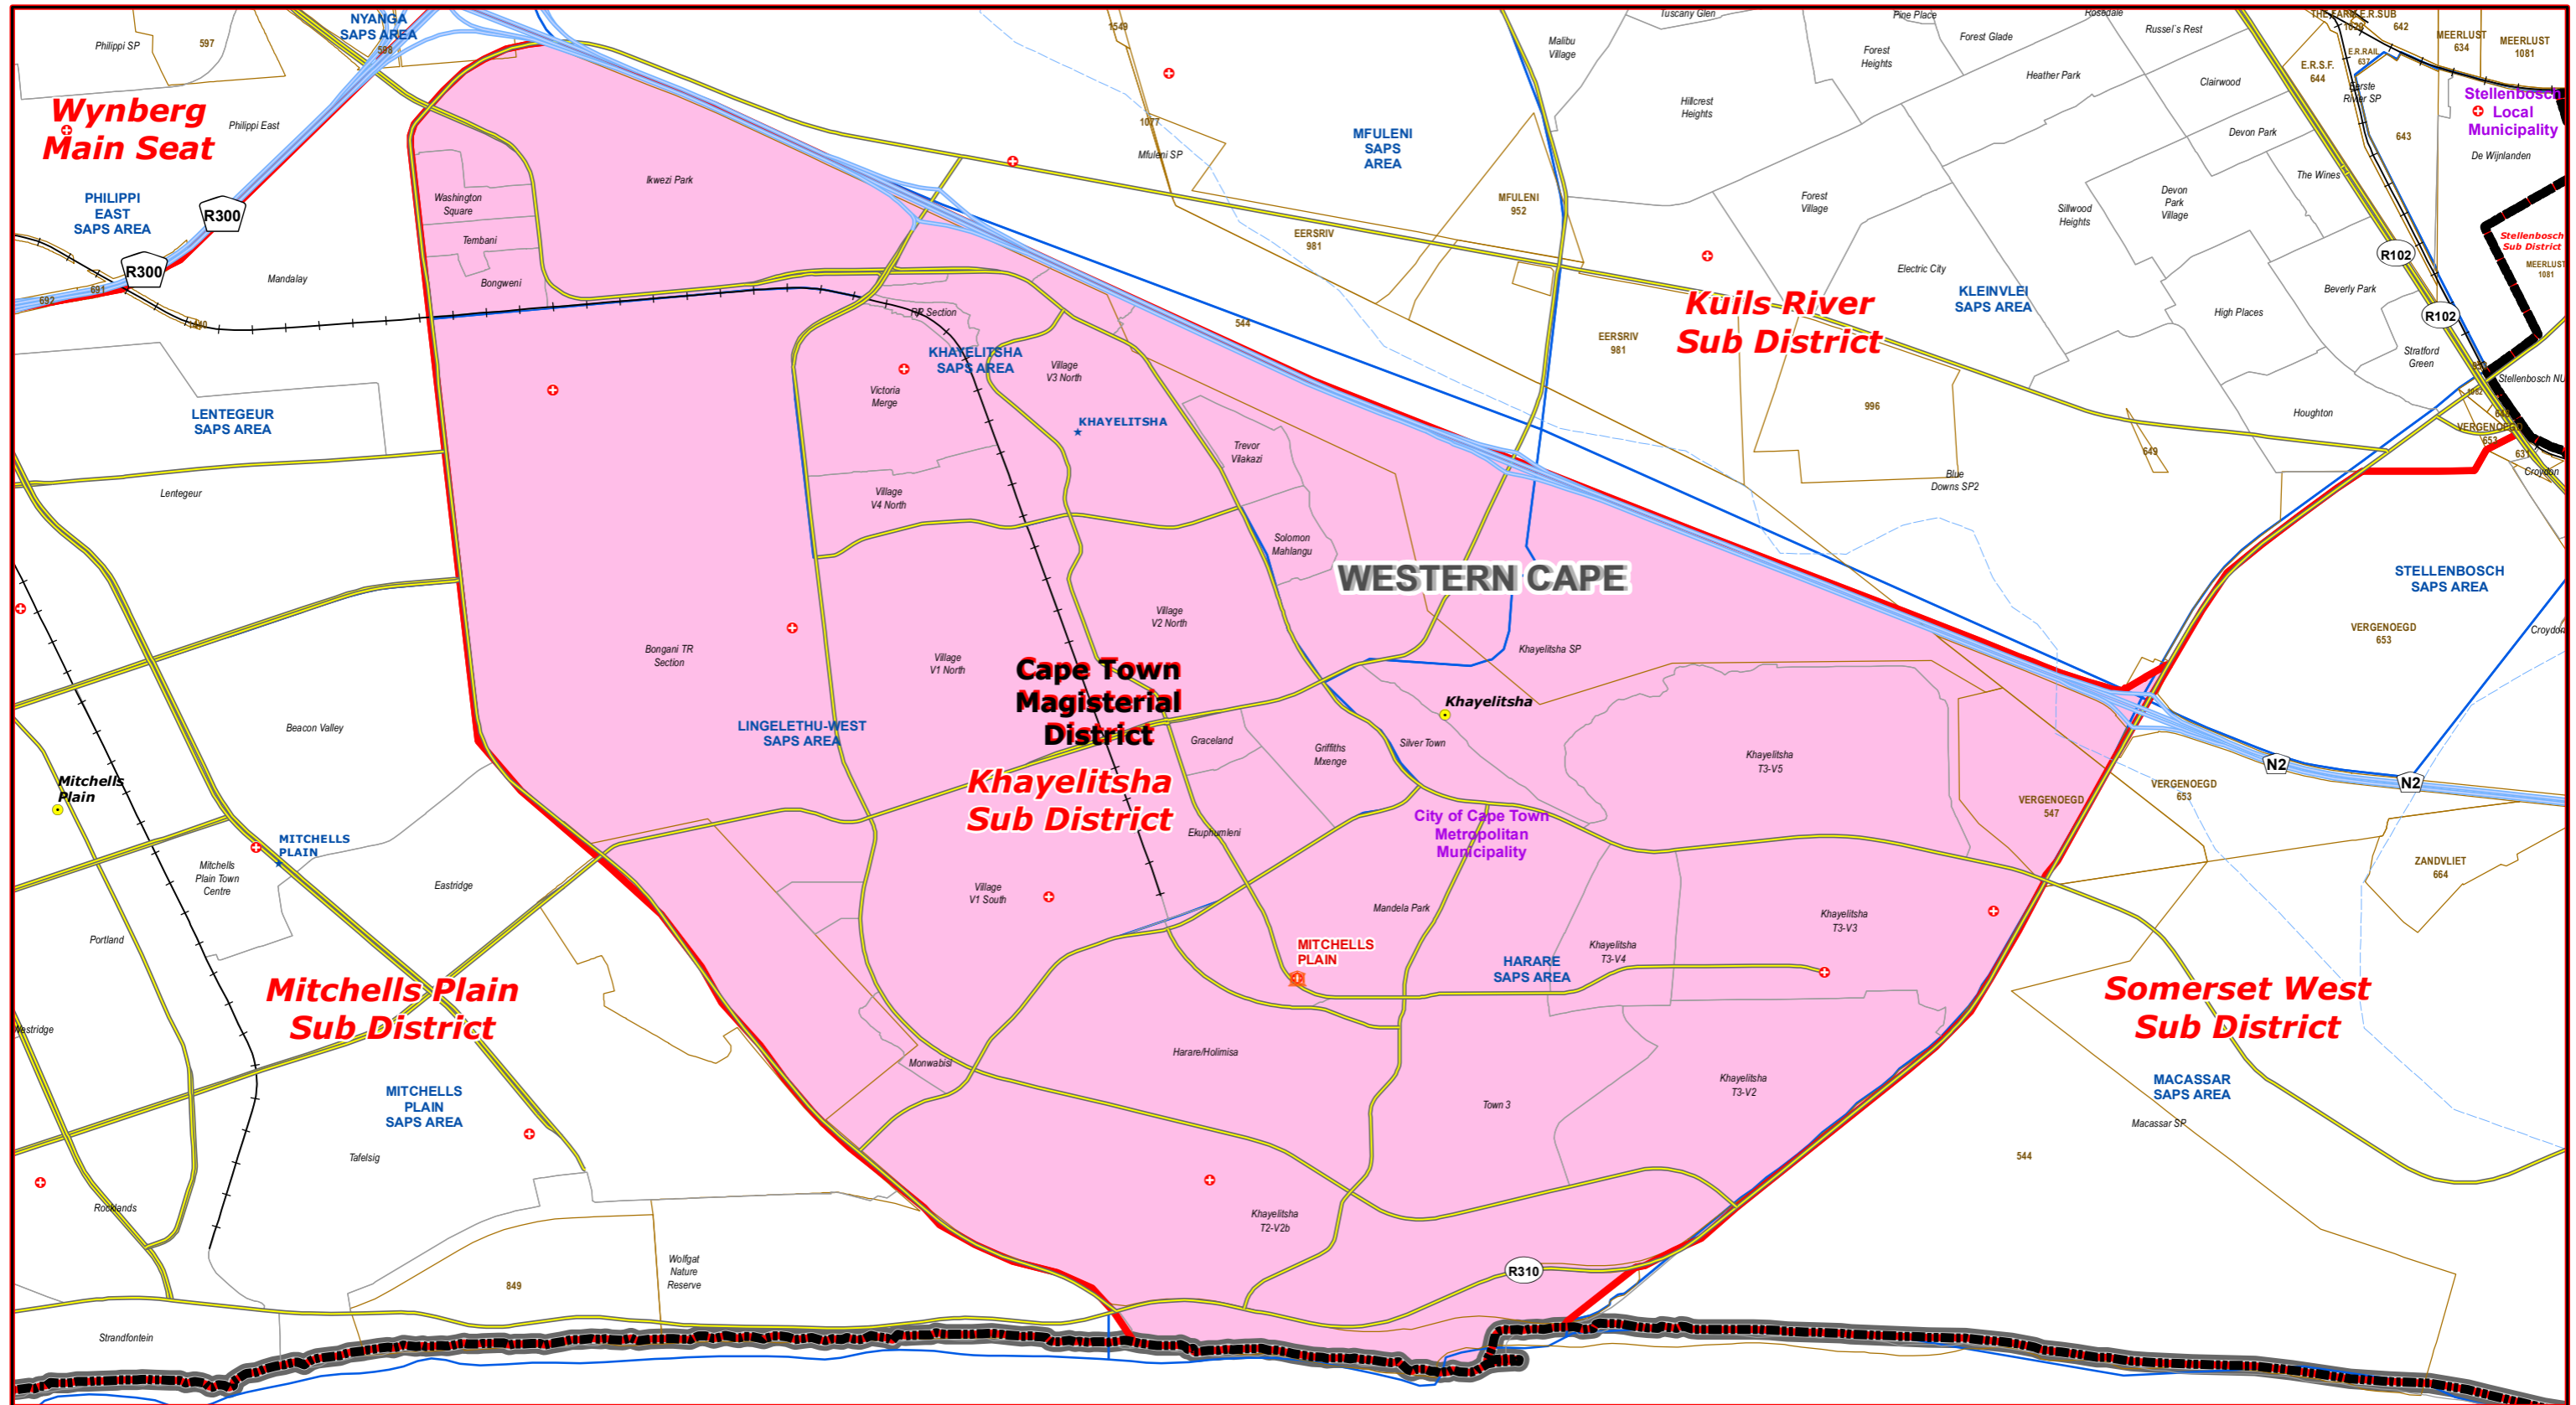

# Khayelitsha Sub District of Cape Town Magisterial District

- Le**
- Main Town
  - Main Courts
  - Place of Sitting
  - Police Stations & Facilities
  - Schools
  - Health Facilities
  - Rivers
  - National Roads
  - Main Roads
  - Railways
  - Provinces
  - Local Municipality
  - Proposed Magisterial District
  - Proposed Seat / Sub District
  - Traditional Councils
  - Dams

## Proposed Main Seat / Sub District within the Proposed Magisterial District

DATA SUPPLIED BY:

- Statistics South Africa
- Department of Water Affairs & Forestry
- Department of Provincial & Local Government
- Department of Health
- Department of Safety & Security
- Department of Education
- Department of Transport