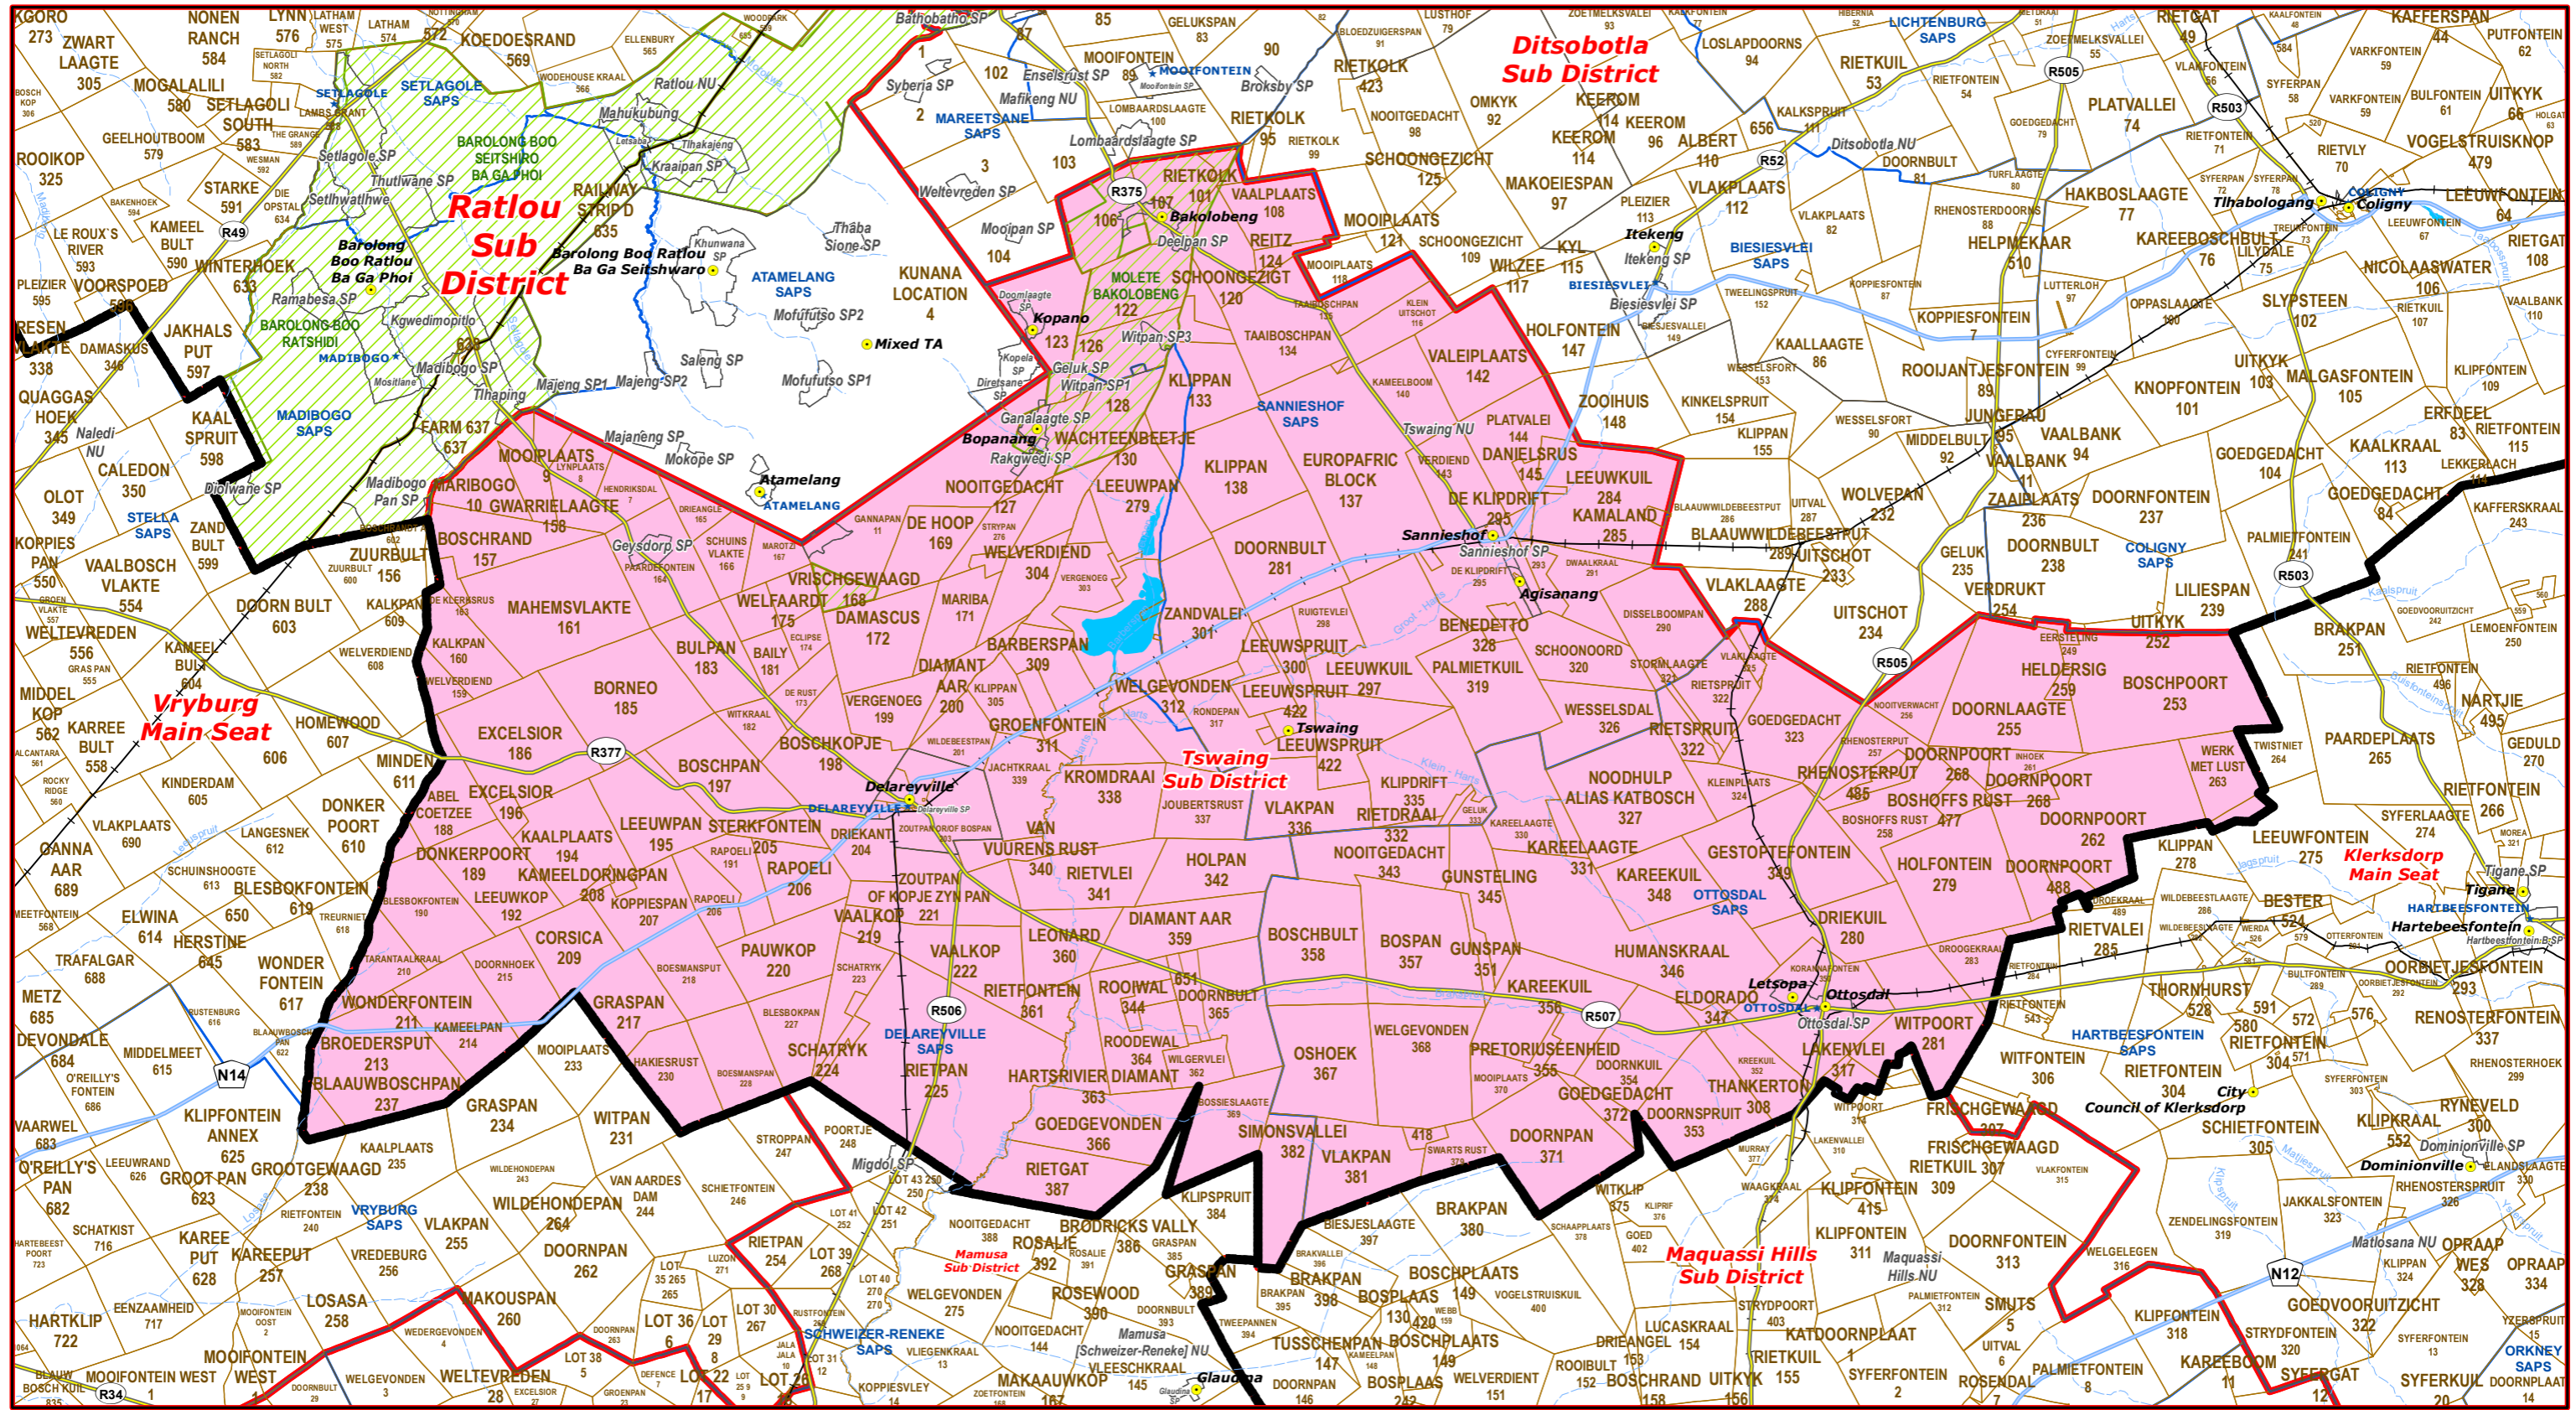

Tswaing Sub District of Ngaka Modiri Molema Magisterial District

- Le**
- Main Town
 - Main Courts
 - ★ Place of Sitting
 - ★ Police Stations & Facilities
 - ★ Schools
 - Health Facilities
 - Rivers
 - National Roads
 - Main Roads
 - Railways
 - Provinces
 - Proposed Magisterial District
 - Proposed Seat / Sub District
 - Traditional Councils
 - Dams

Proposed Main Seat / Sub District within the Proposed Magisterial District

DATA SUPPLIED BY:

- Statistics South Africa
- Department of Water Affairs & Forestry
- Department of Provincial & Local Government
- Department of Health
- Department of Safety & Security
- Department of Education
- Department of Transport