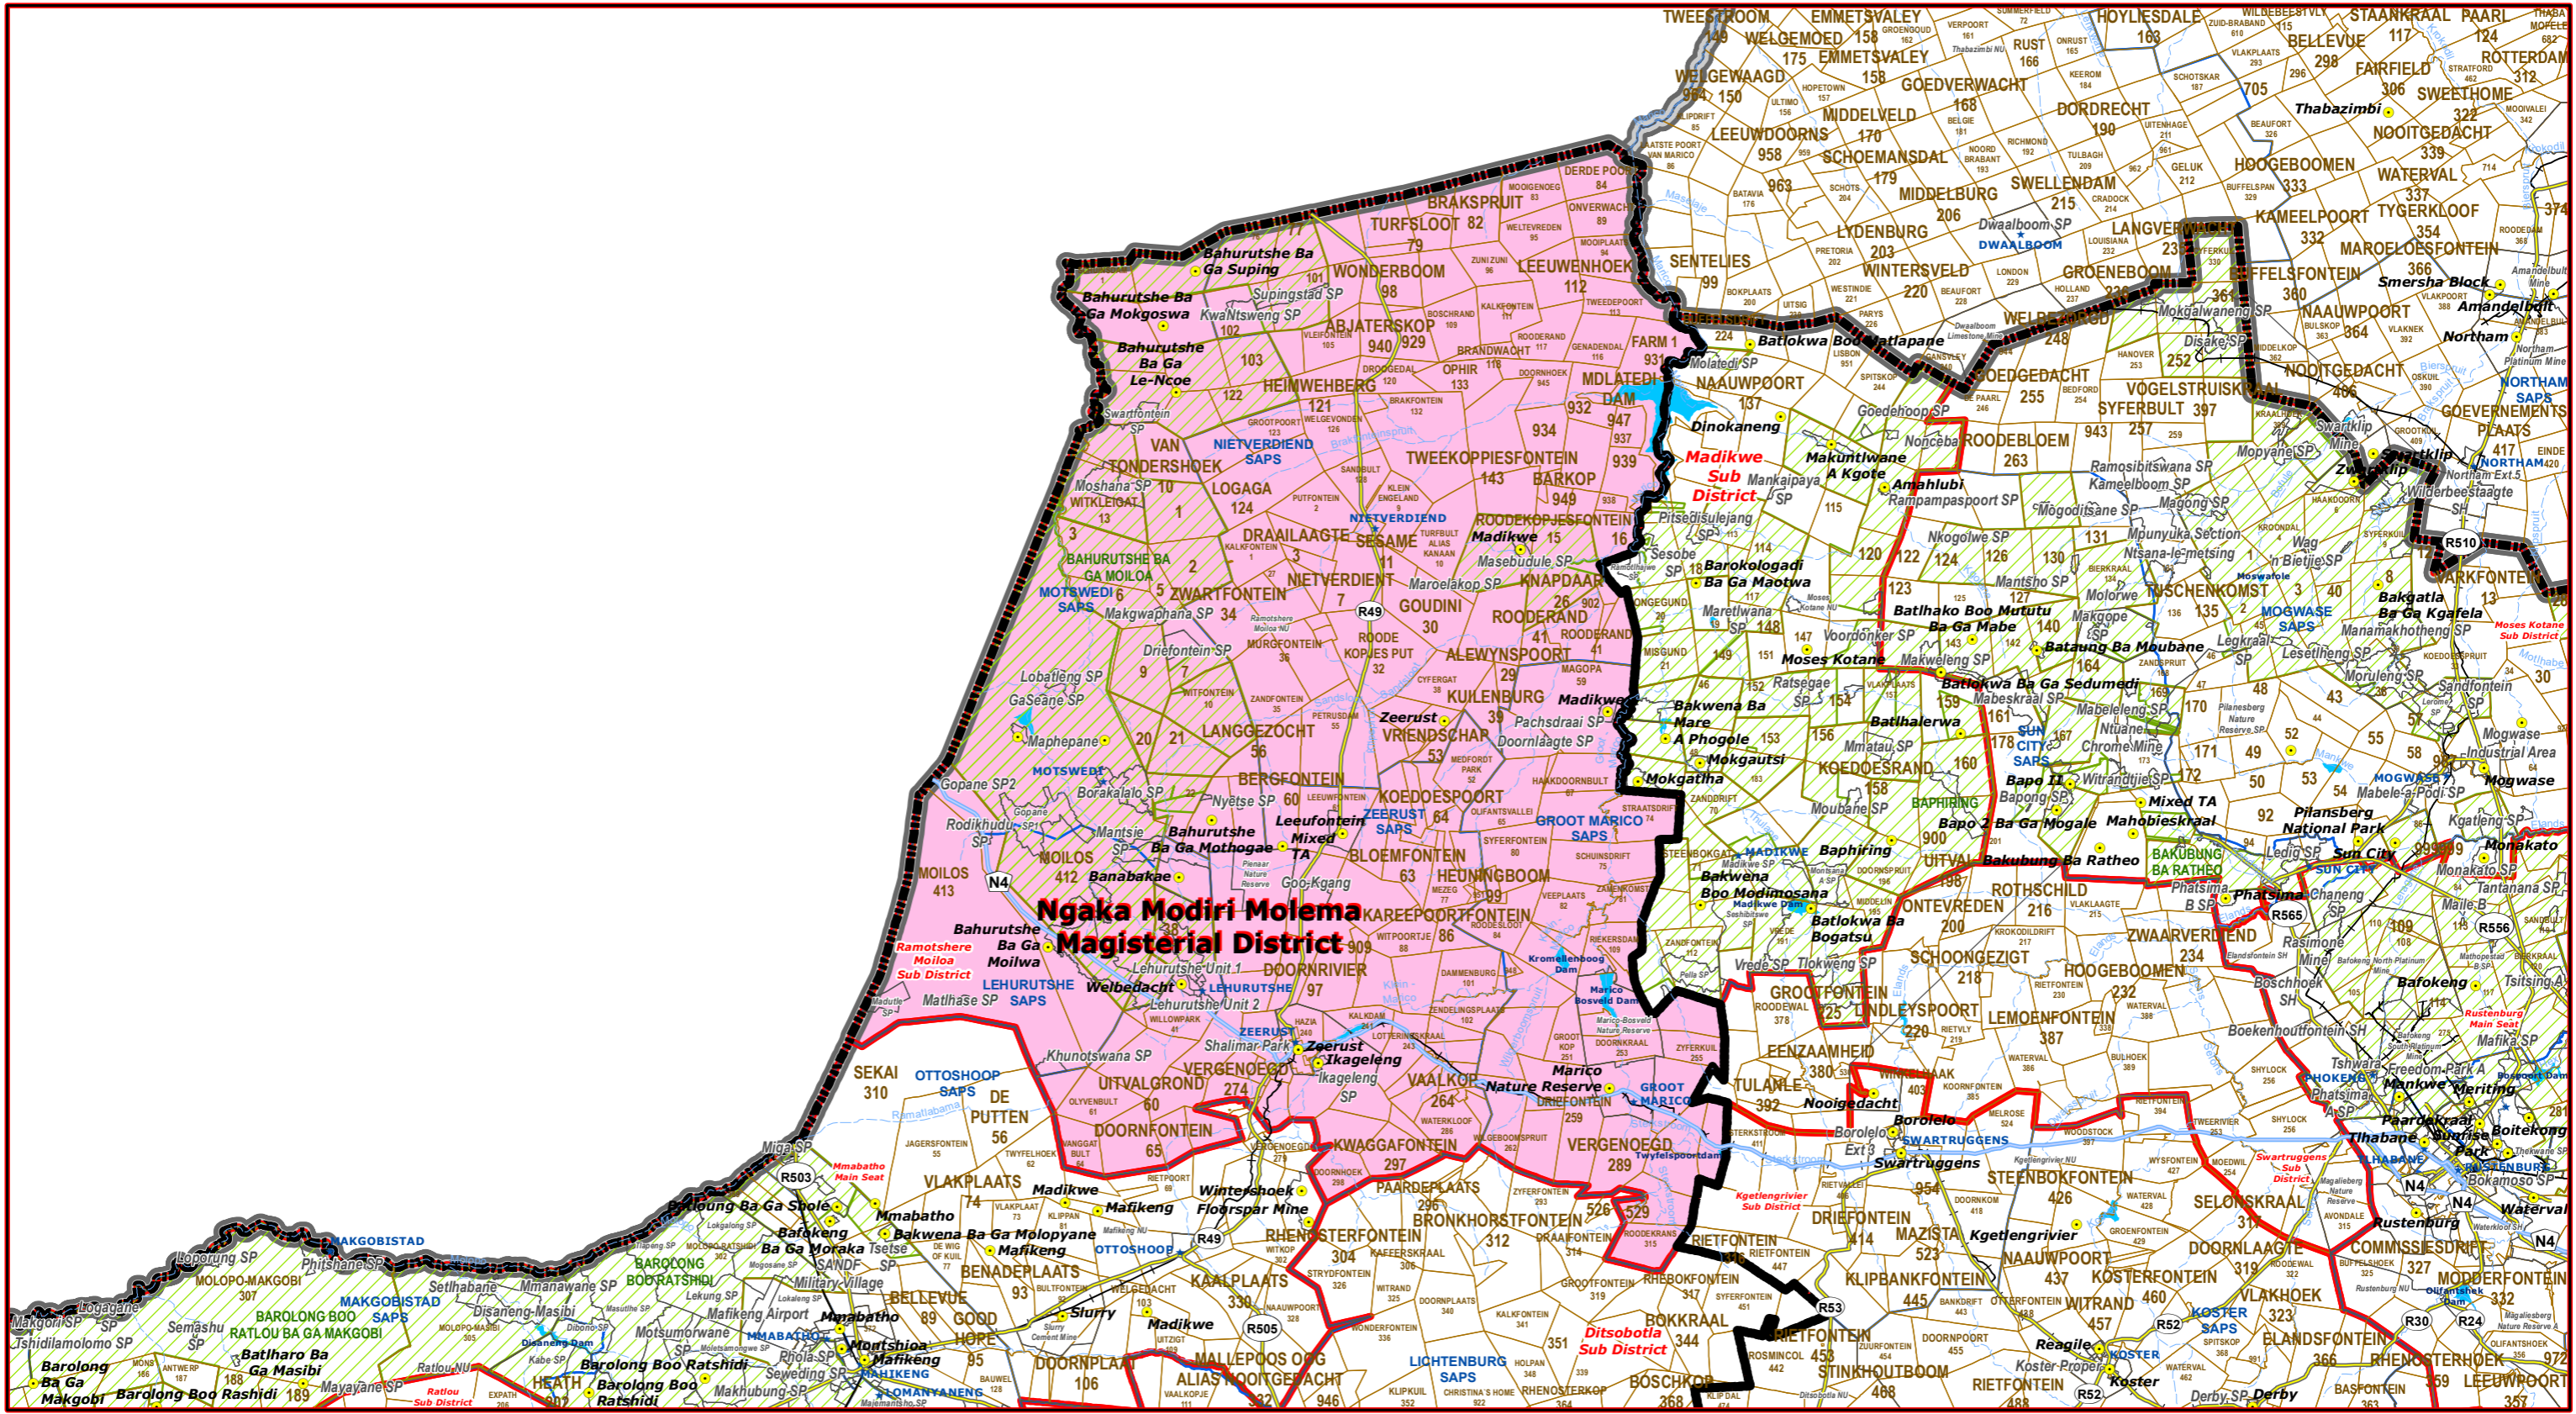

Ramotshere Moiloa Sub District of Ngaka Modiri Molema Magisterial District

- Legend**
- Main Town
 - Main Courts
 - ★ Police Stations & Facilities
 - ▲ Schools
 - Health Facilities
 - ~ Rivers
 - == National Roads
 - == Main Roads
 - == Railways
 - Provinces
 - Proposed Magisterial District
 - Proposed Seat / Sub District
 - Traditional Councils
 - Dams

Proposed Main Seat / Sub District within the Proposed Magisterial District

DATA SUPPLIED BY:

- Statistics South Africa
- Department of Water Affairs & Forestry
- Department of Provincial & Local Government
- Department of Health
- Department of Safety & Security
- Department of Education
- Department of Transport