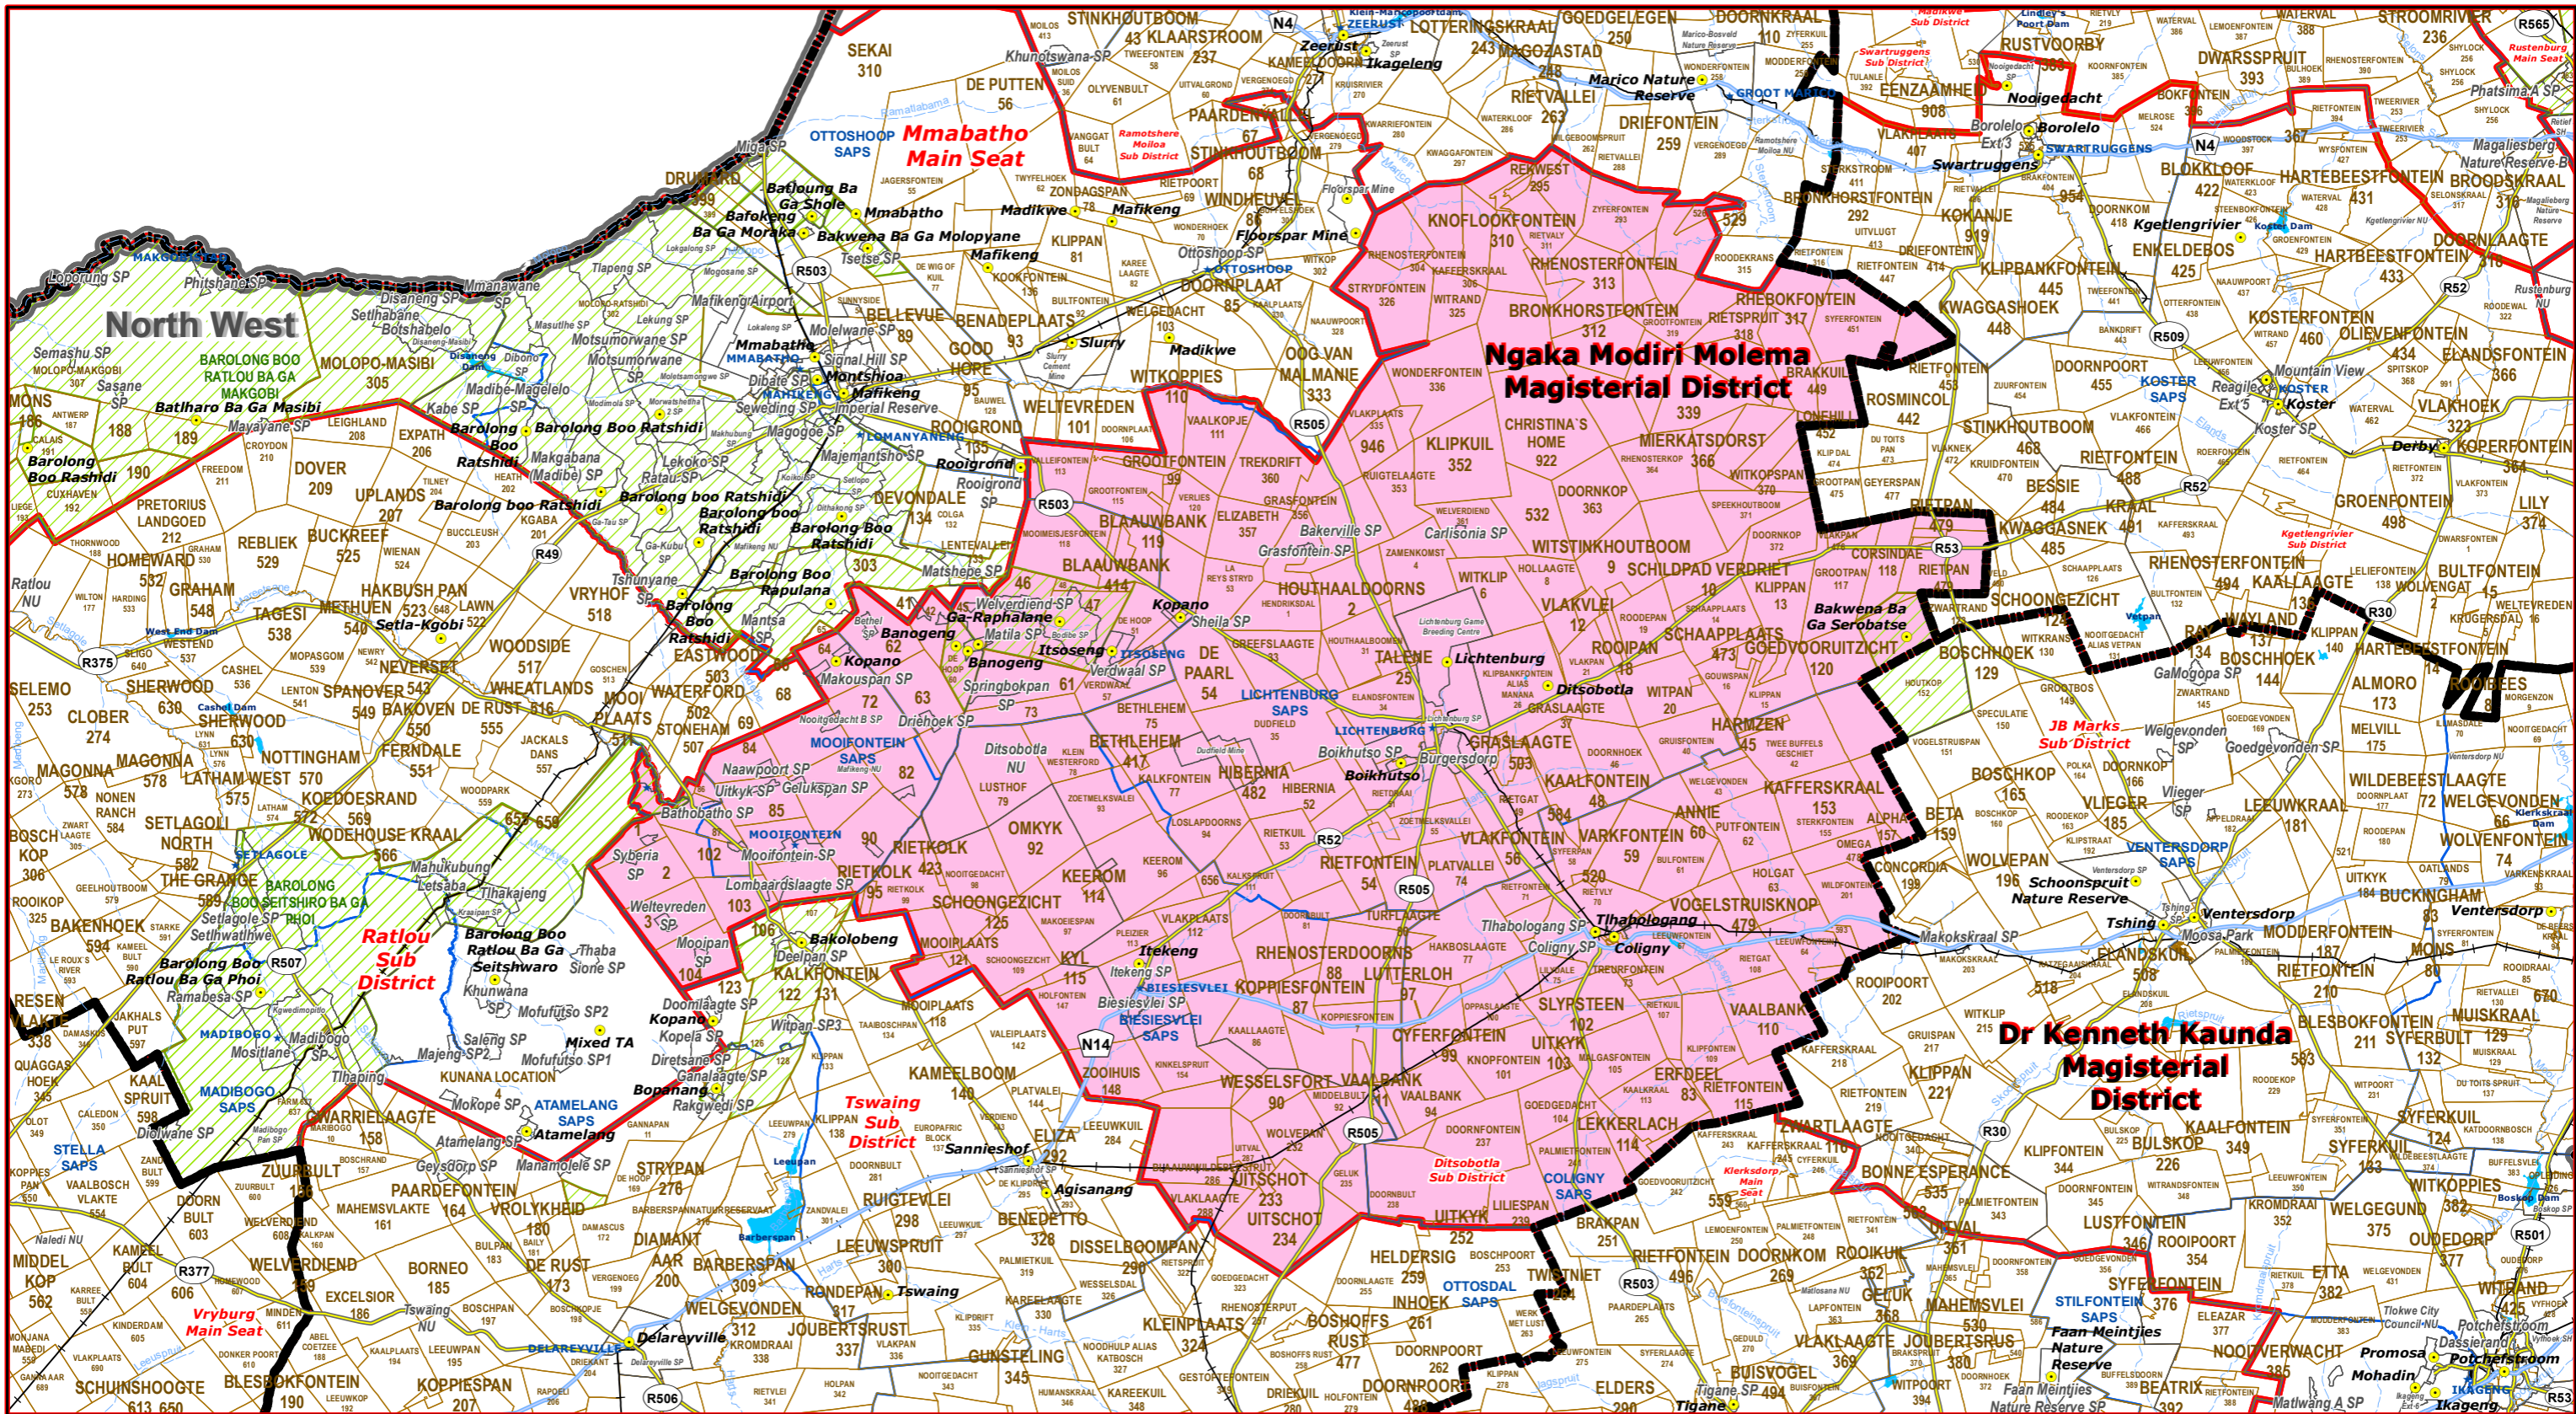

Ditsobotla Sub District of Ngaka Modiri Molema Magisterial District

- Le**
- Main Town
 - Main Courts
 - ★ Place of Sitting
 - ★ Police Stations & Facilities
 - ▲ Schools
 - Health Facilities
 - Rivers
 - National Roads
 - Main Roads
 - Railways
 - Provinces
 - Proposed Magisterial District
 - Proposed Seat / Sub District
 - Traditional Councils
 - Dams

Proposed Main Seat / Sub District within the Proposed Magisterial District

DATA SUPPLIED BY:

- Statistics South Africa
- Department of Water Affairs & Forestry
- Department of Provincial & Local Government
- Department of Health
- Department of Safety & Security
- Department of Education
- Department of Transport