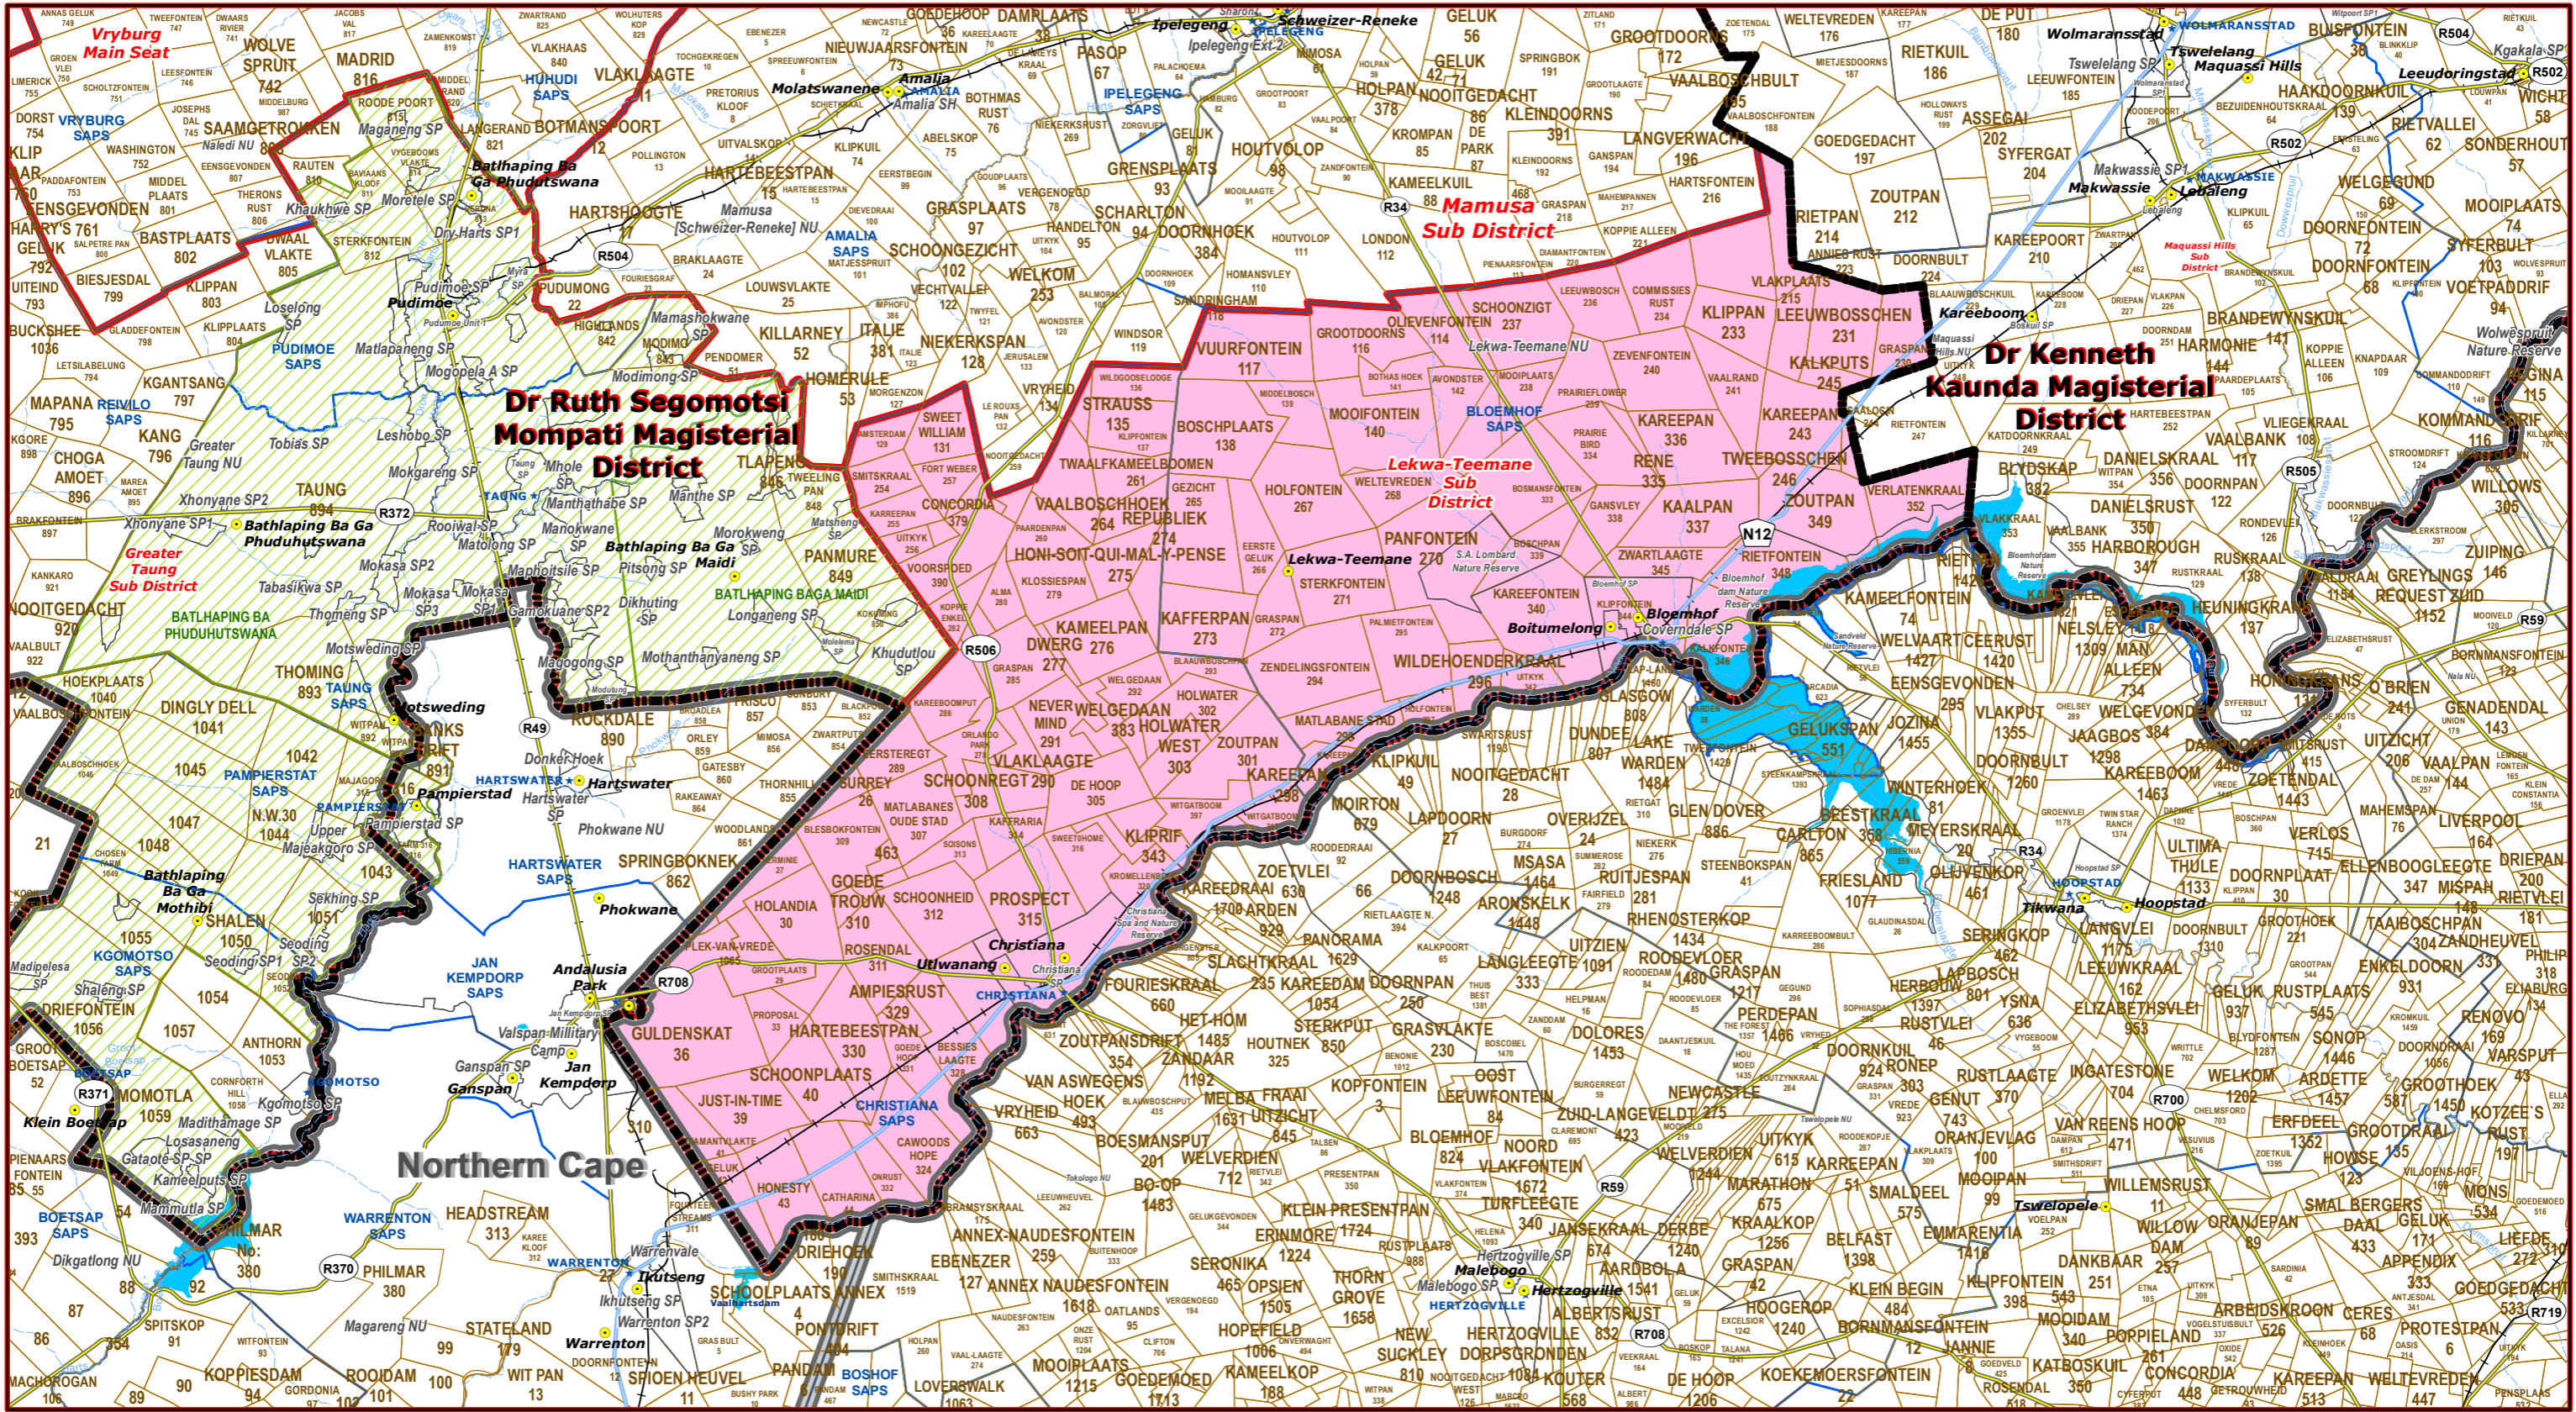

# Lekwa-Teemane Sub District of Dr Ruth Segomotsi Mompoti Magisterial District

- Legend**
- Main Town
  - Main Courts
  - ★ Police Stations & Facilities
  - ▲ Schools
  - Health Facilities
  - Rivers
  - National Roads
  - Main Roads
  - Railways
  - Provinces
  - Proposed Magisterial District
  - Proposed Seat / Sub District
  - Traditional Councils
  - Dams

## Proposed Main Seat / Sub District within the Proposed Magisterial District

DATA SUPPLIED BY:

- Statistics South Africa
- Department of Water Affairs & Forestry
- Department of Provincial & Local Government
- Department of Health
- Department of Safety & Security
- Department of Education
- Department of Transport