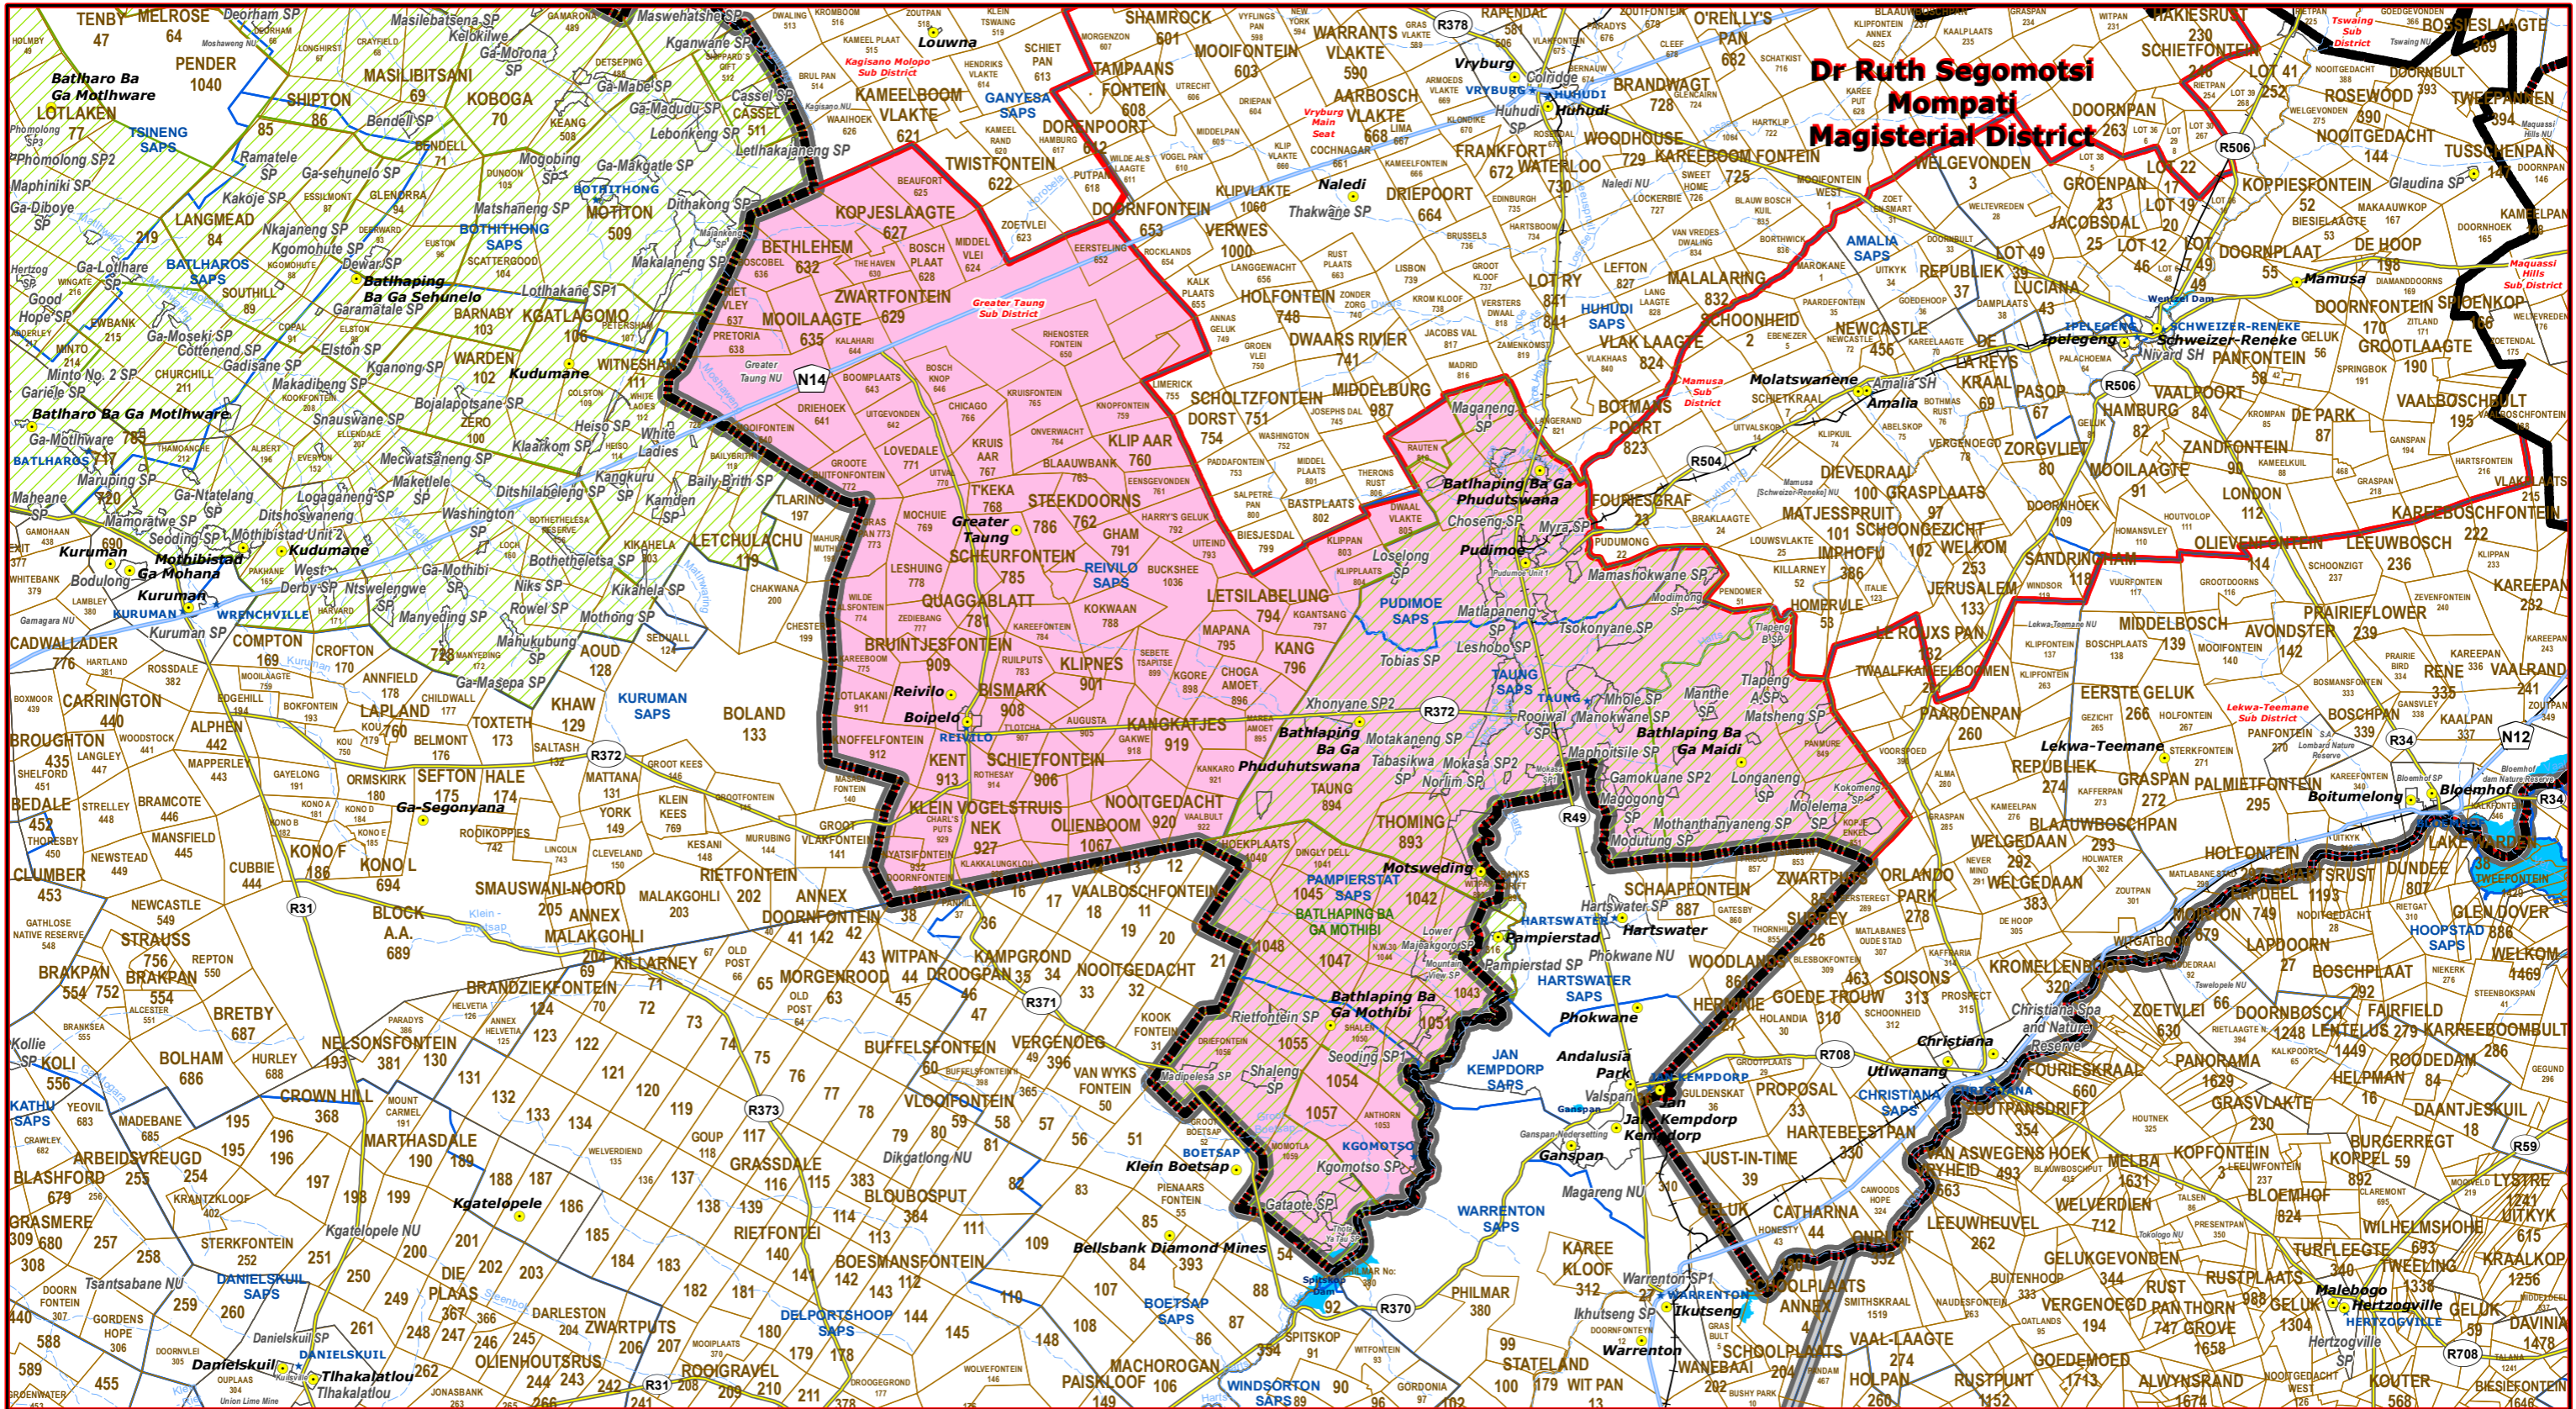

Greater Taung Sub District of Dr Ruth Segomotsi Mompoti Magisterial District

- Le**
- Main Town
 - Main Courts
 - ★ Police Stations & Facilities
 - ▲ Schools
 - Health Facilities
 - Rivers
 - National Roads
 - Main Roads
 - Railways
 - Provinces
 - Proposed Magisterial District
 - Proposed Seat / Sub District
 - Traditional Councils
 - Dams

Proposed Main Seat / Sub District within the Proposed Magisterial District

DATA SUPPLIED BY:

- Statistics South Africa
- Department of Water Affairs & Forestry
- Department of Provincial & Local Government
- Department of Health
- Department of Safety & Security
- Department of Education
- Department of Transport