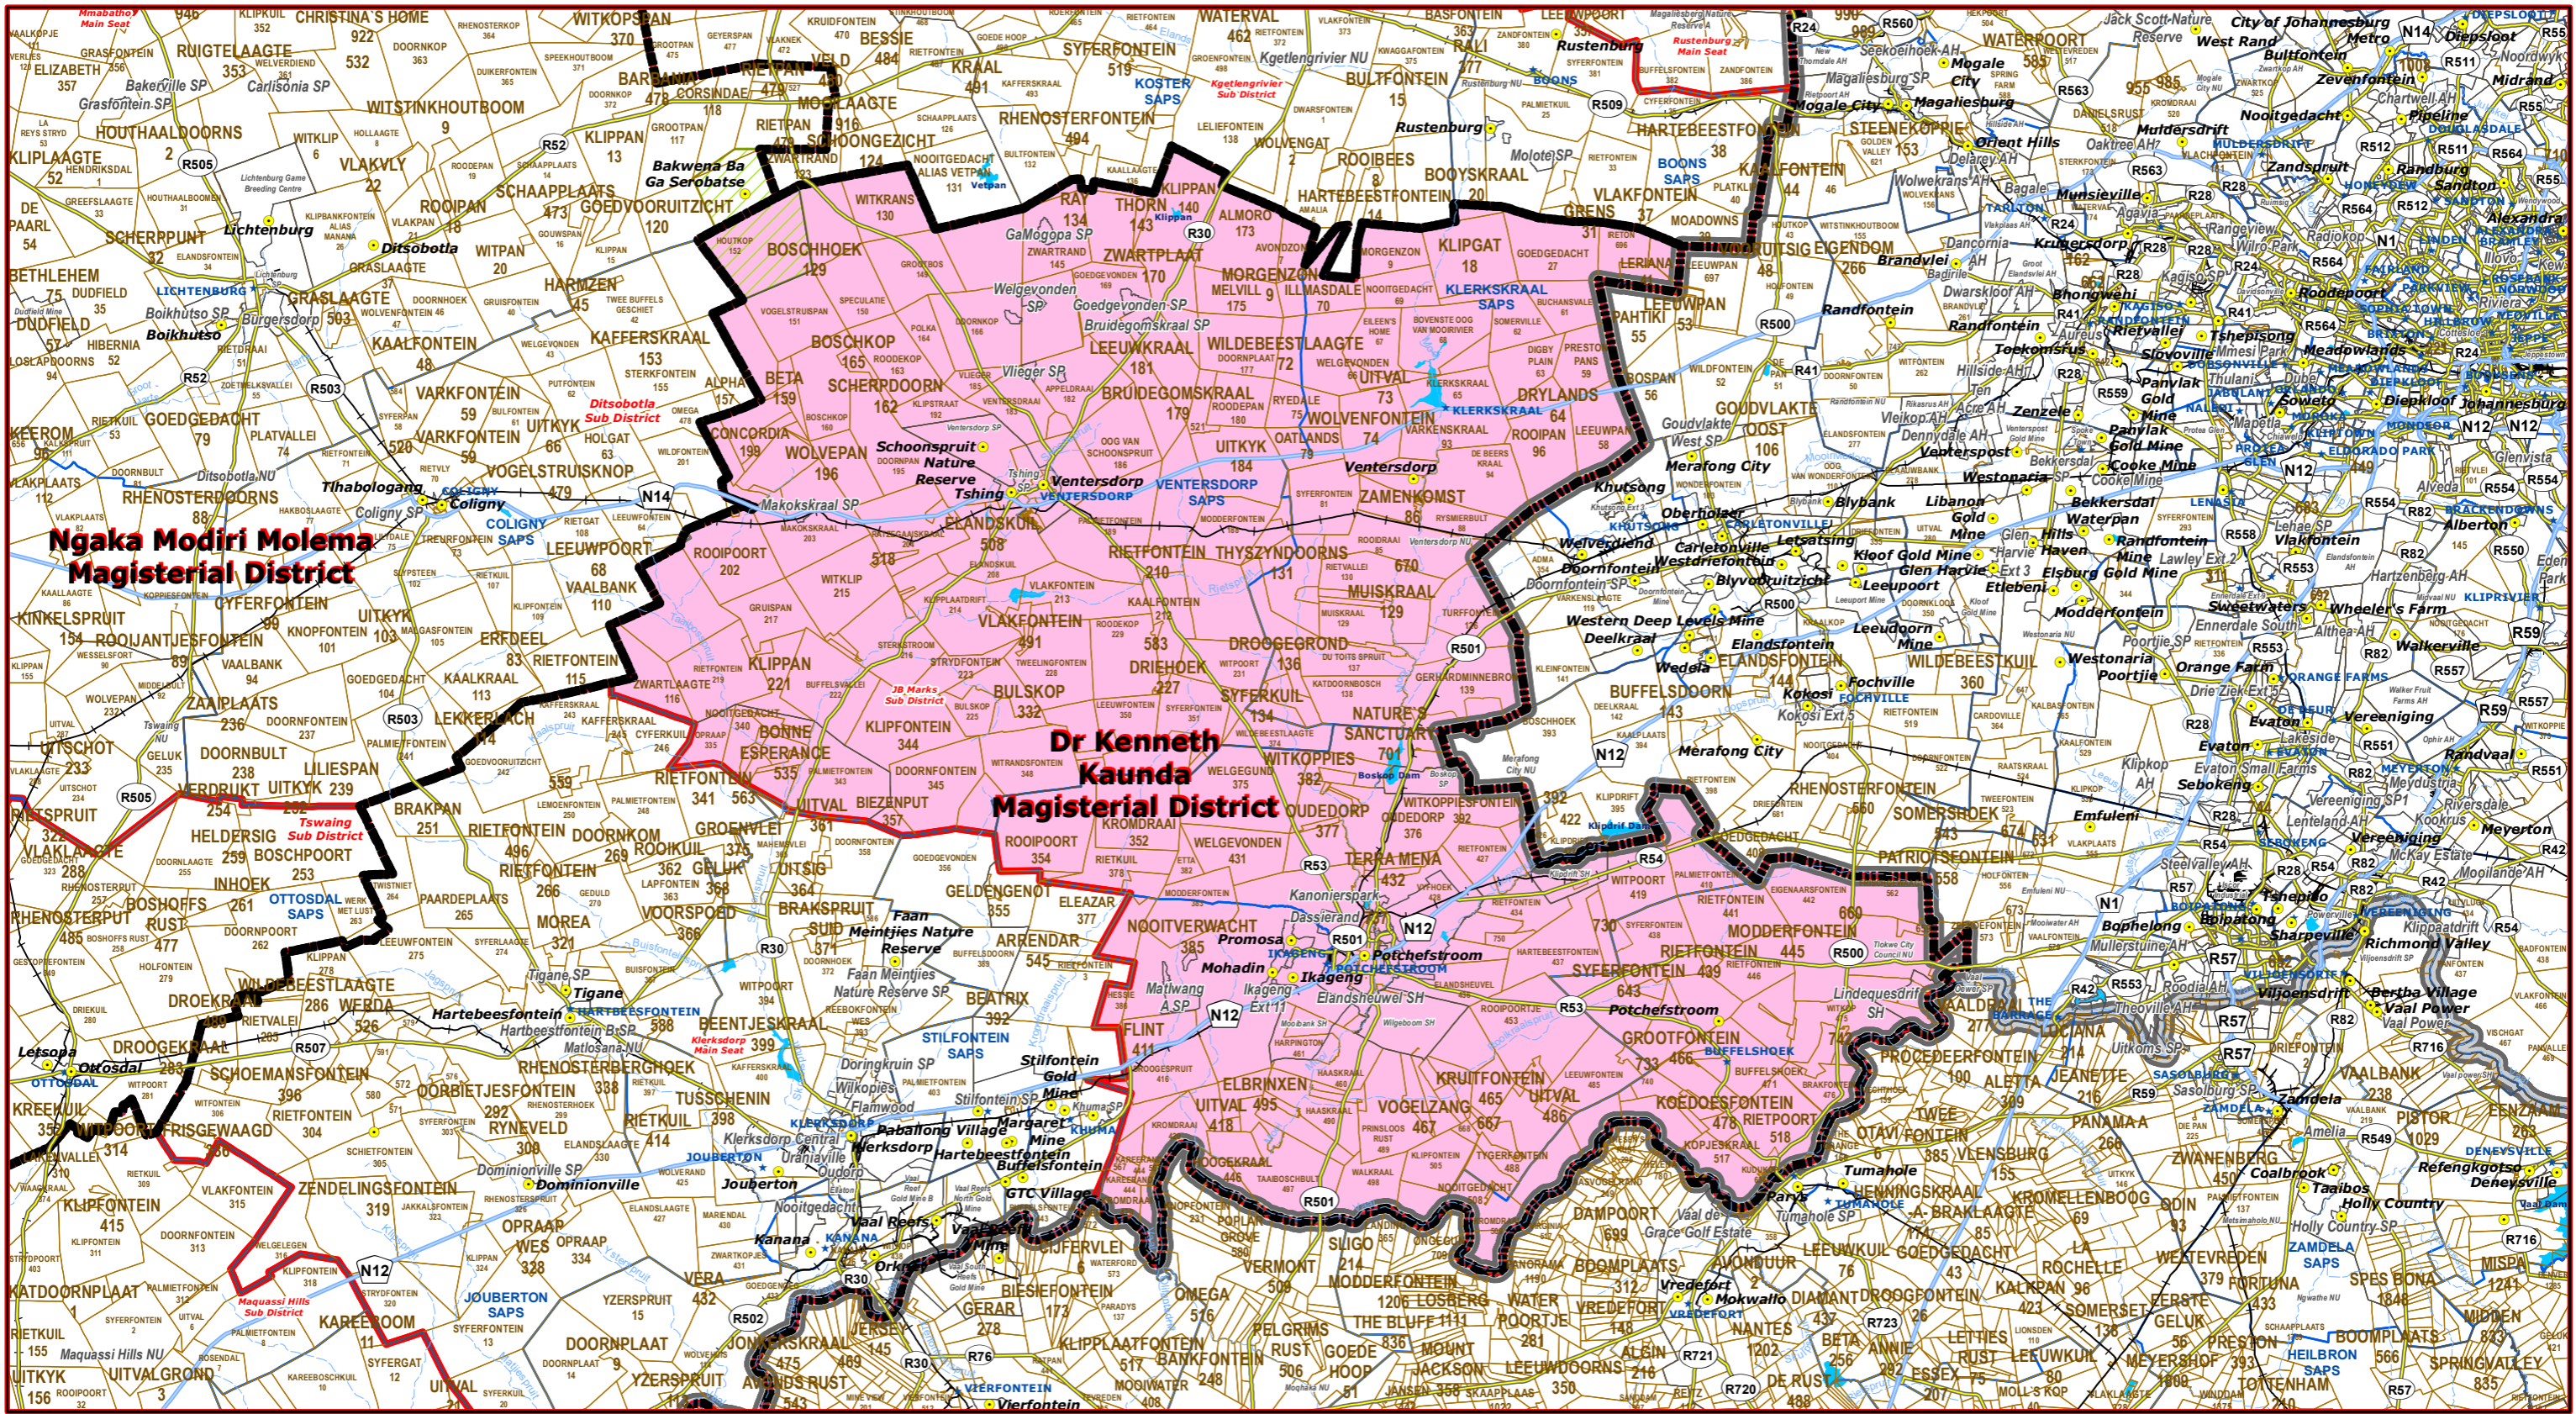

JB Marks Sub District of Dr Kenneth Kaunda Magisterial District

**Ngaka Modiri Molema
Magisterial District**

**Dr Kenneth
Kaunda
Magisterial District**

- Legend**
- Main Town
 - Main Courts
 - ◆ Place of Sitting
 - ★ Police Stations & Facilities
 - ▲ Schools
 - Health Facilities
 - Rivers
 - National Roads
 - Main Roads
 - Railways
 - Provinces
 - Proposed Magisterial District
 - Proposed Seat / Sub District
 - Traditional Councils
 - Dams

Proposed Main Seat / Sub District within the Proposed Magisterial District

DATA SUPPLIED BY:

- Statistics South Africa
- Department of Water Affairs & Forestry
- Department of Provincial & Local Government
- Department of Health
- Department of Safety & Security
- Department of Education
- Department of Transport

**April
2023**