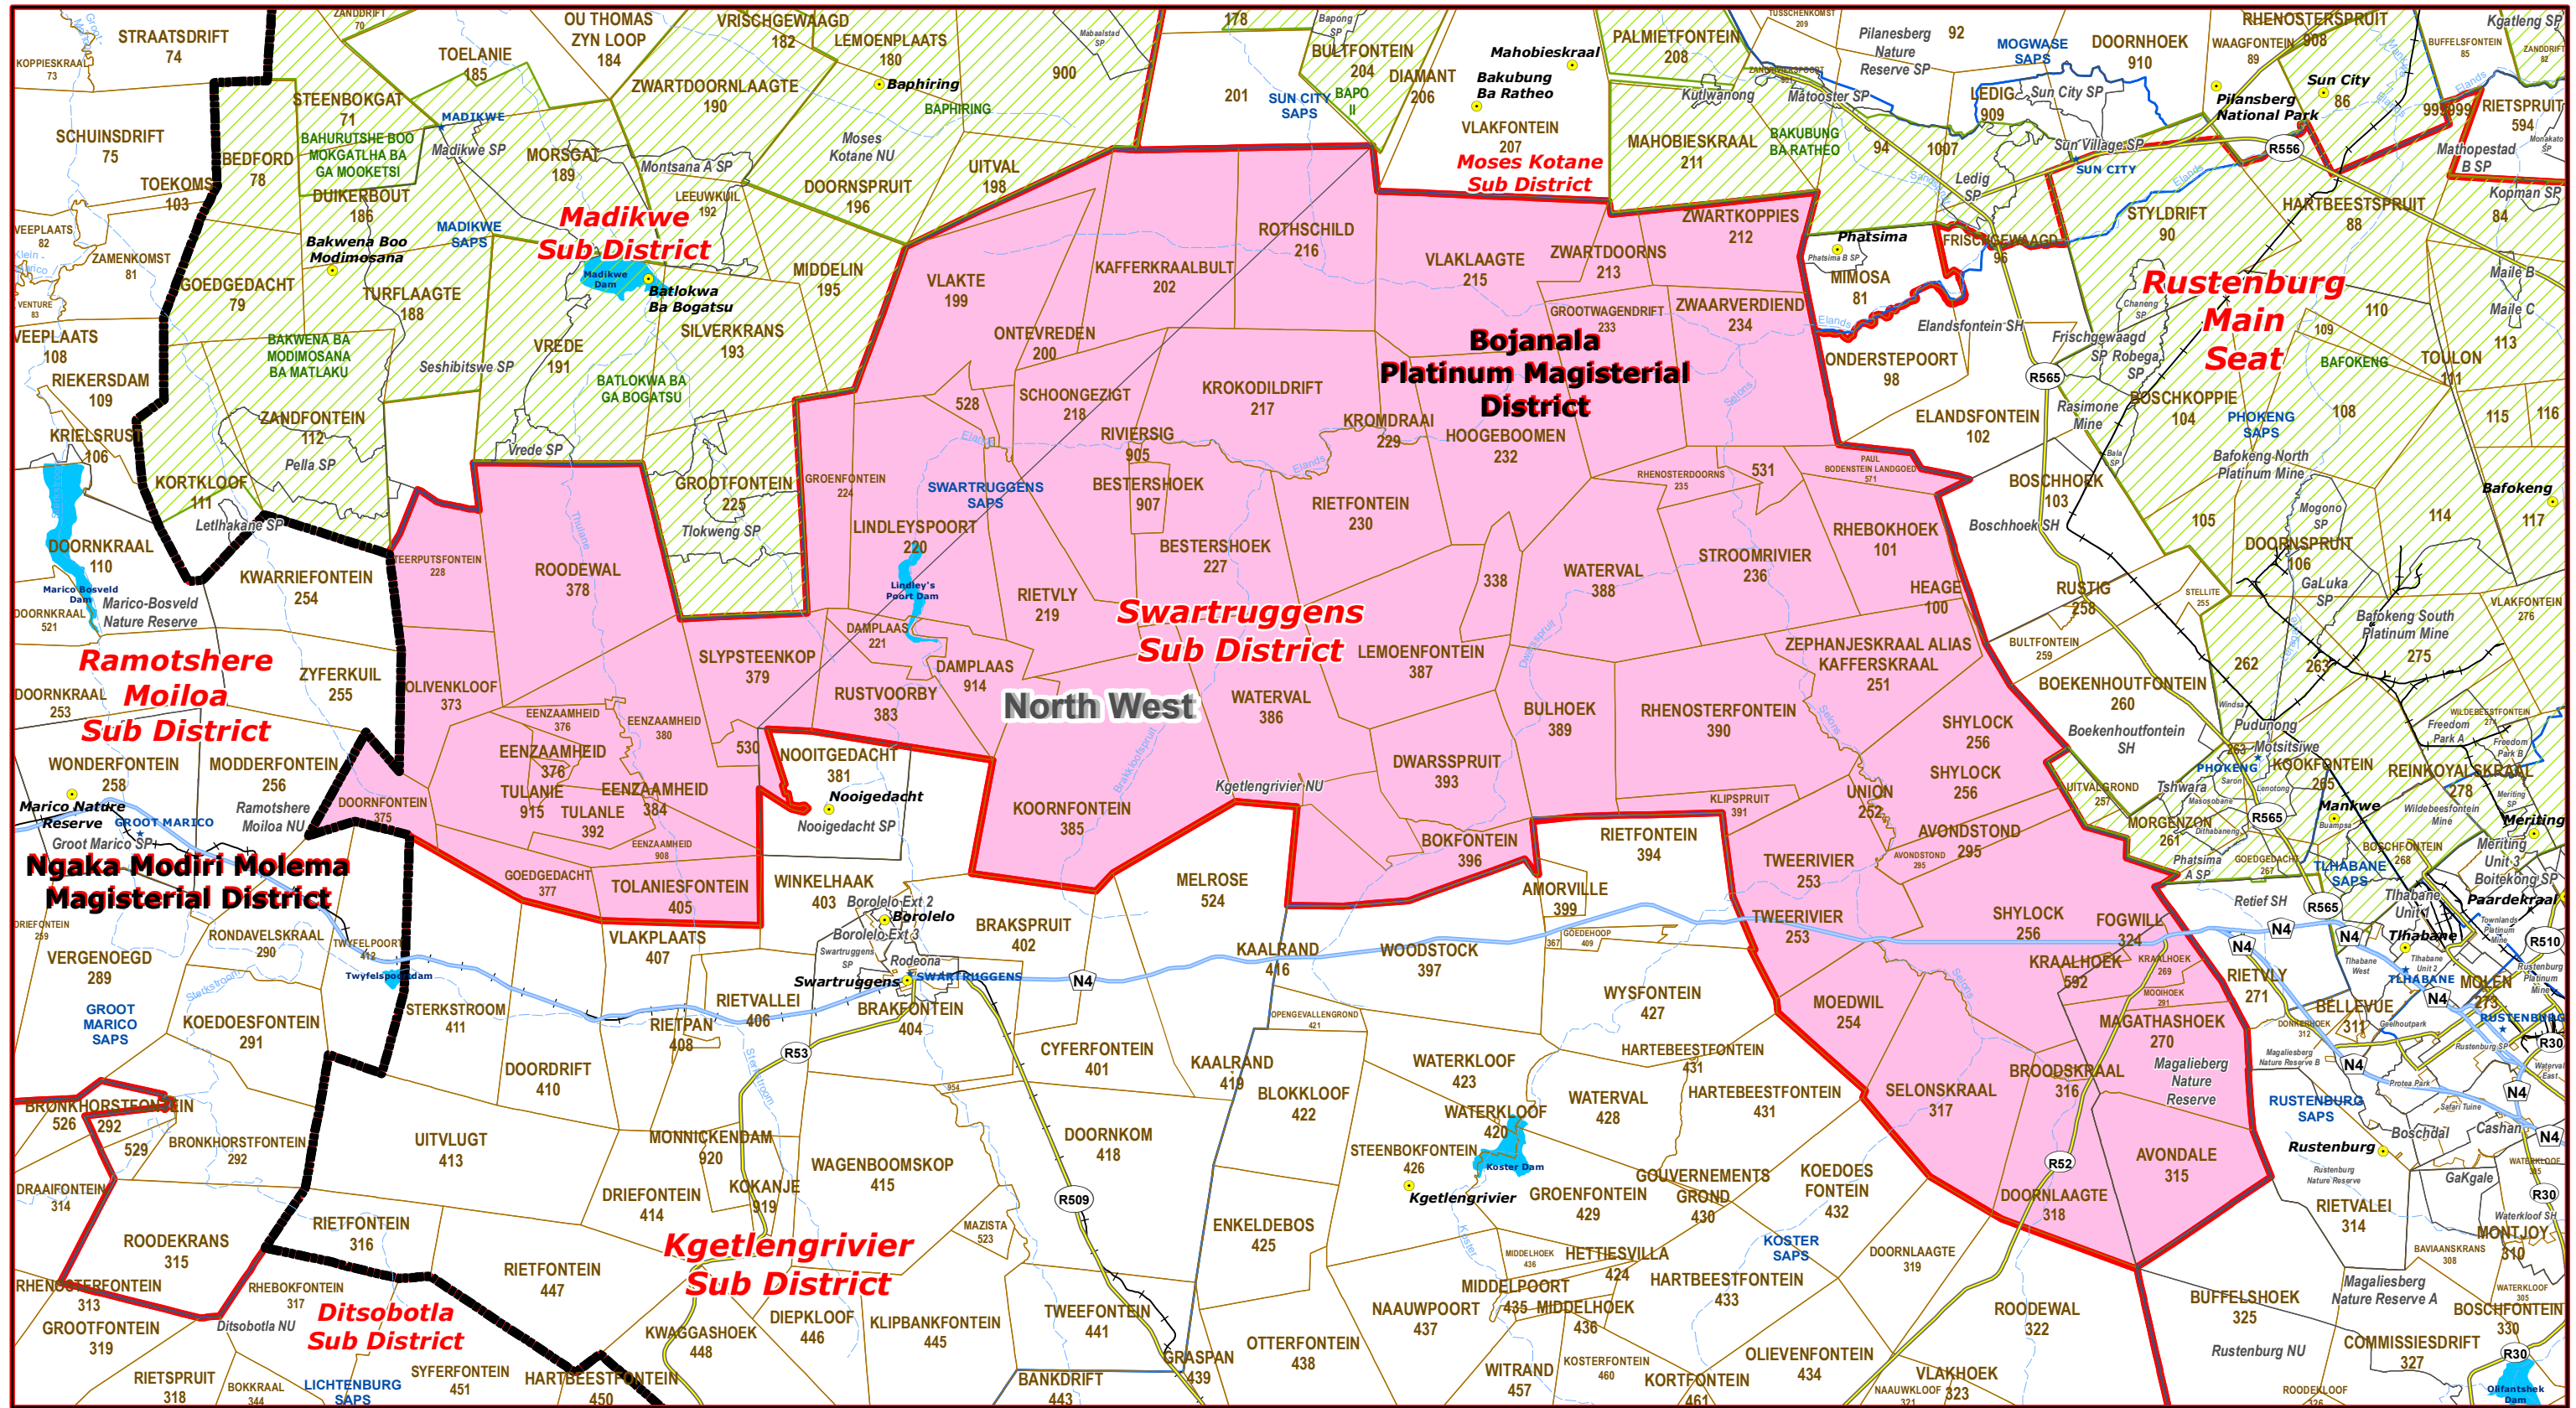

Swartruggens Sub District of Bojanala Platinum Magisterial District

Legend

- Main Town
- Main Courts
- ★ Place of Sitting
- ★ Police Stations & Facilities
- ★ Schools
- Health Facilities
- Rivers
- National Roads
- Main Roads
- Railways
- Provinces
- Proposed Magisterial District
- Proposed Seat / Sub District
- Traditional Councils
- Dams

Proposed Main Seat / Sub District within the Proposed Magisterial District

DATA SUPPLIED BY:

- Statistics South Africa
- Department of Water Affairs & Forestry
- Department of Provincial & Local Government
- Department of Health
- Department of Safety & Security
- Department of Education
- Department of Transport