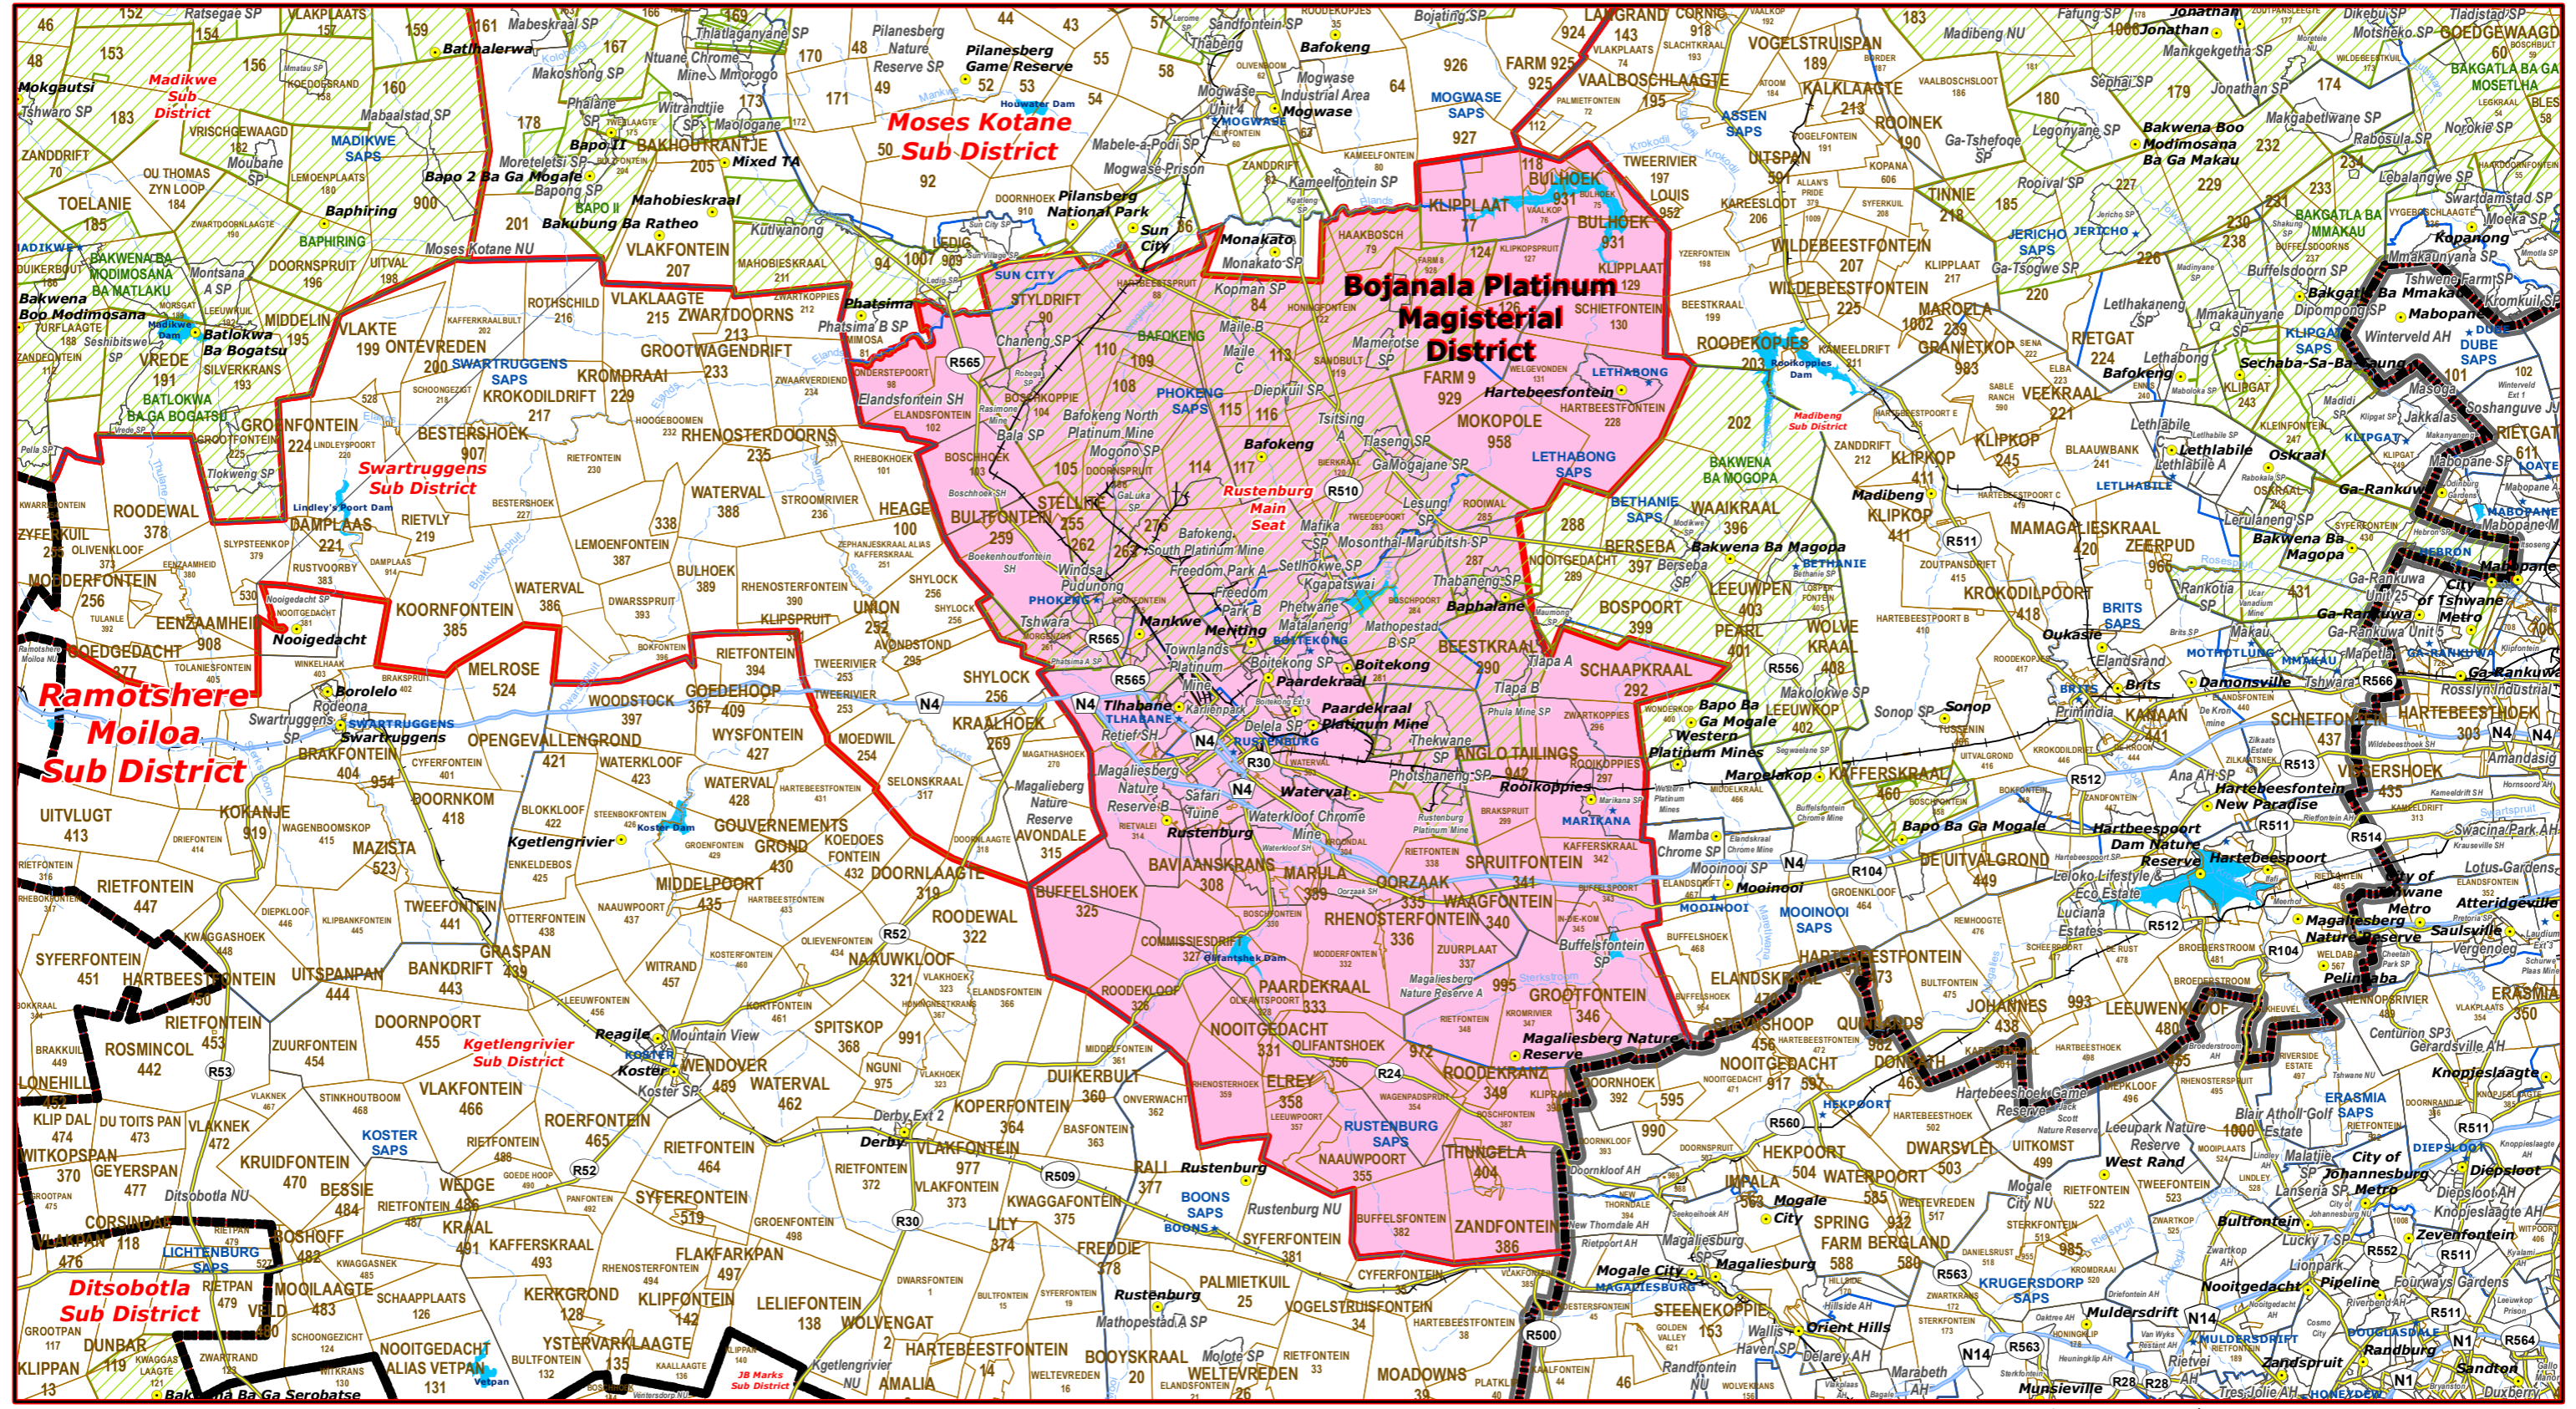

Rustenburg Main Seat of Bojanala Platinum Magisterial District

Legend

- Main Town
- Main Courts
- Place of Sitting
- ★ Police Stations & Facilities
- ▲ Schools
- Health Facilities
- Rivers
- National Roads
- Main Roads
- Railways
- Provinces
- Proposed Magisterial District
- Proposed Seat / Sub District
- Traditional Councils
- Dams

Proposed Main Seat / Sub District within the Proposed Magisterial District

DATA SUPPLIED BY:

- Statistics South Africa
- Department of Water Affairs & Forestry
- Department of Provincial & Local Government
- Department of Health
- Department of Safety & Security
- Department of Education
- Department of Transport