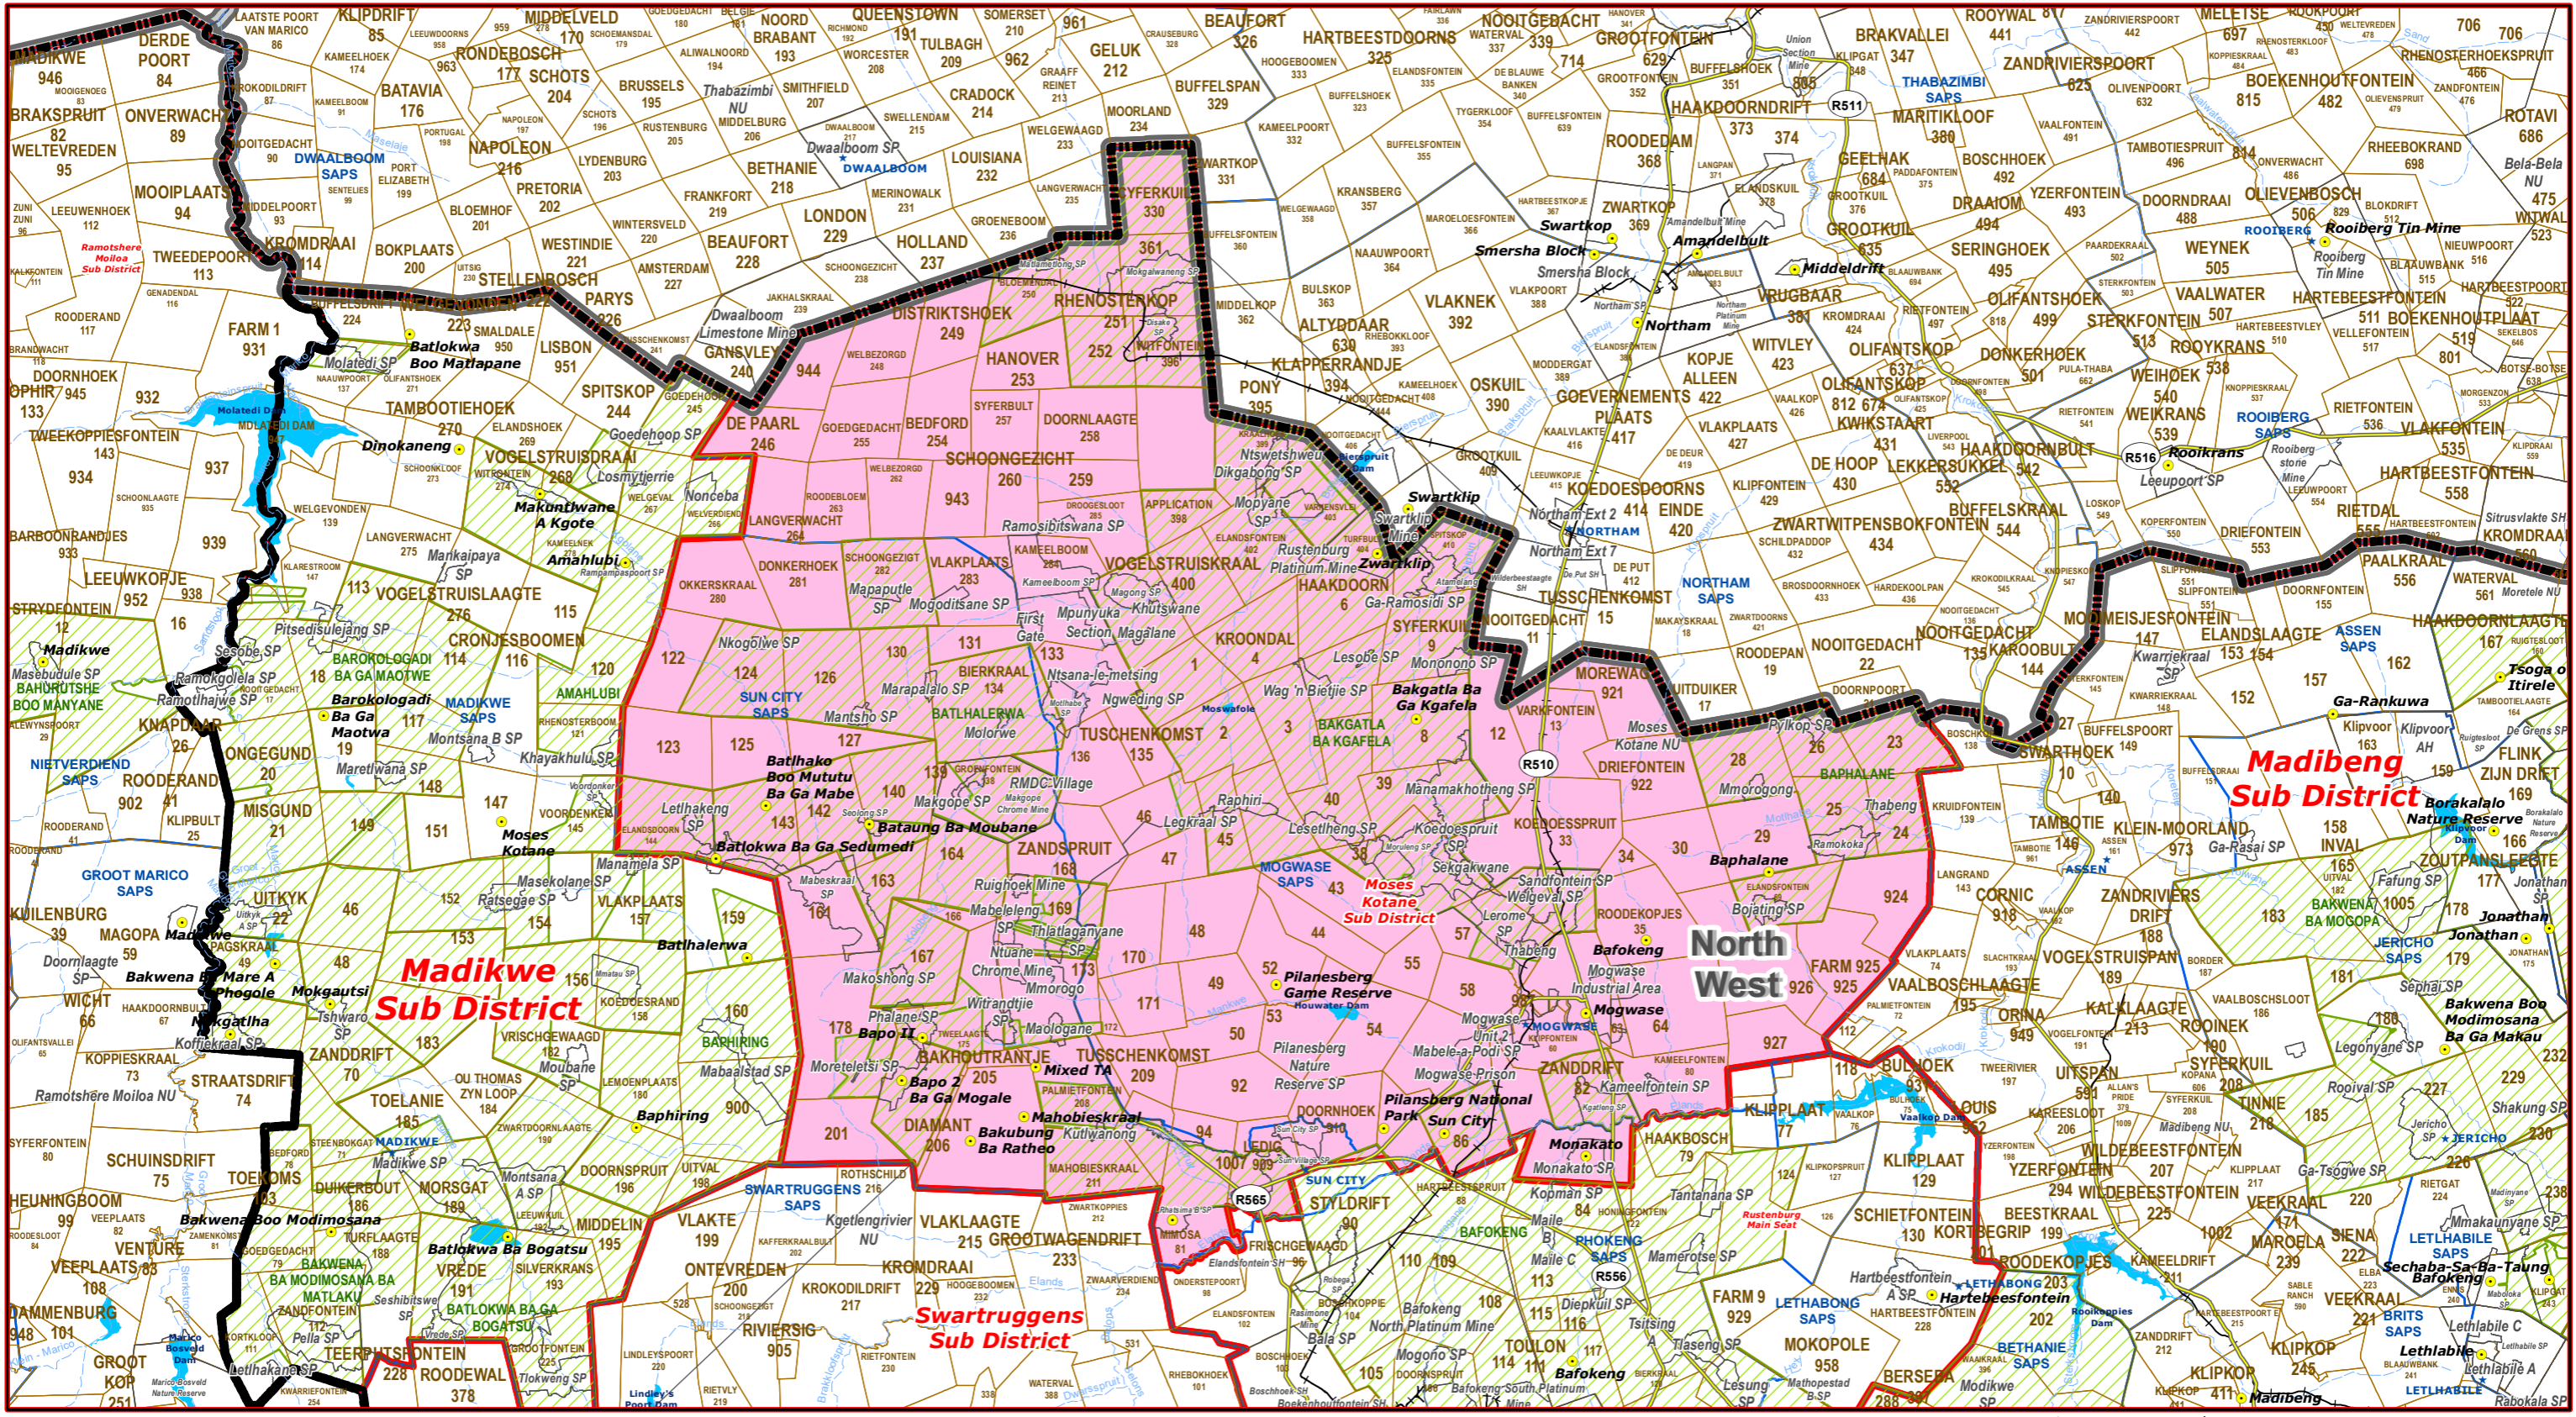

Moses Kotane Sub District of Bojanala Platinum Magisterial District

Le

- Main Town
- Main Courts
- ★ Place of Sitting
- ★ Police Stations & Facilities
- ▲ Schools
- Health Facilities
- Rivers
- National Roads
- Main Roads
- Railways
- Provinces
- Proposed Magisterial District
- Proposed Seat / Sub District
- Traditional Councils
- Dams

Proposed Main Seat / Sub District within the Proposed Magisterial District

DIAMANT

DATA SUPPLIED BY:

- Statistics South Africa
- Department of Water Affairs & Forestry
- Department of Provincial & Local Government
- Department of Health
- Department of Safety & Security
- Department of Education
- Department of Transport