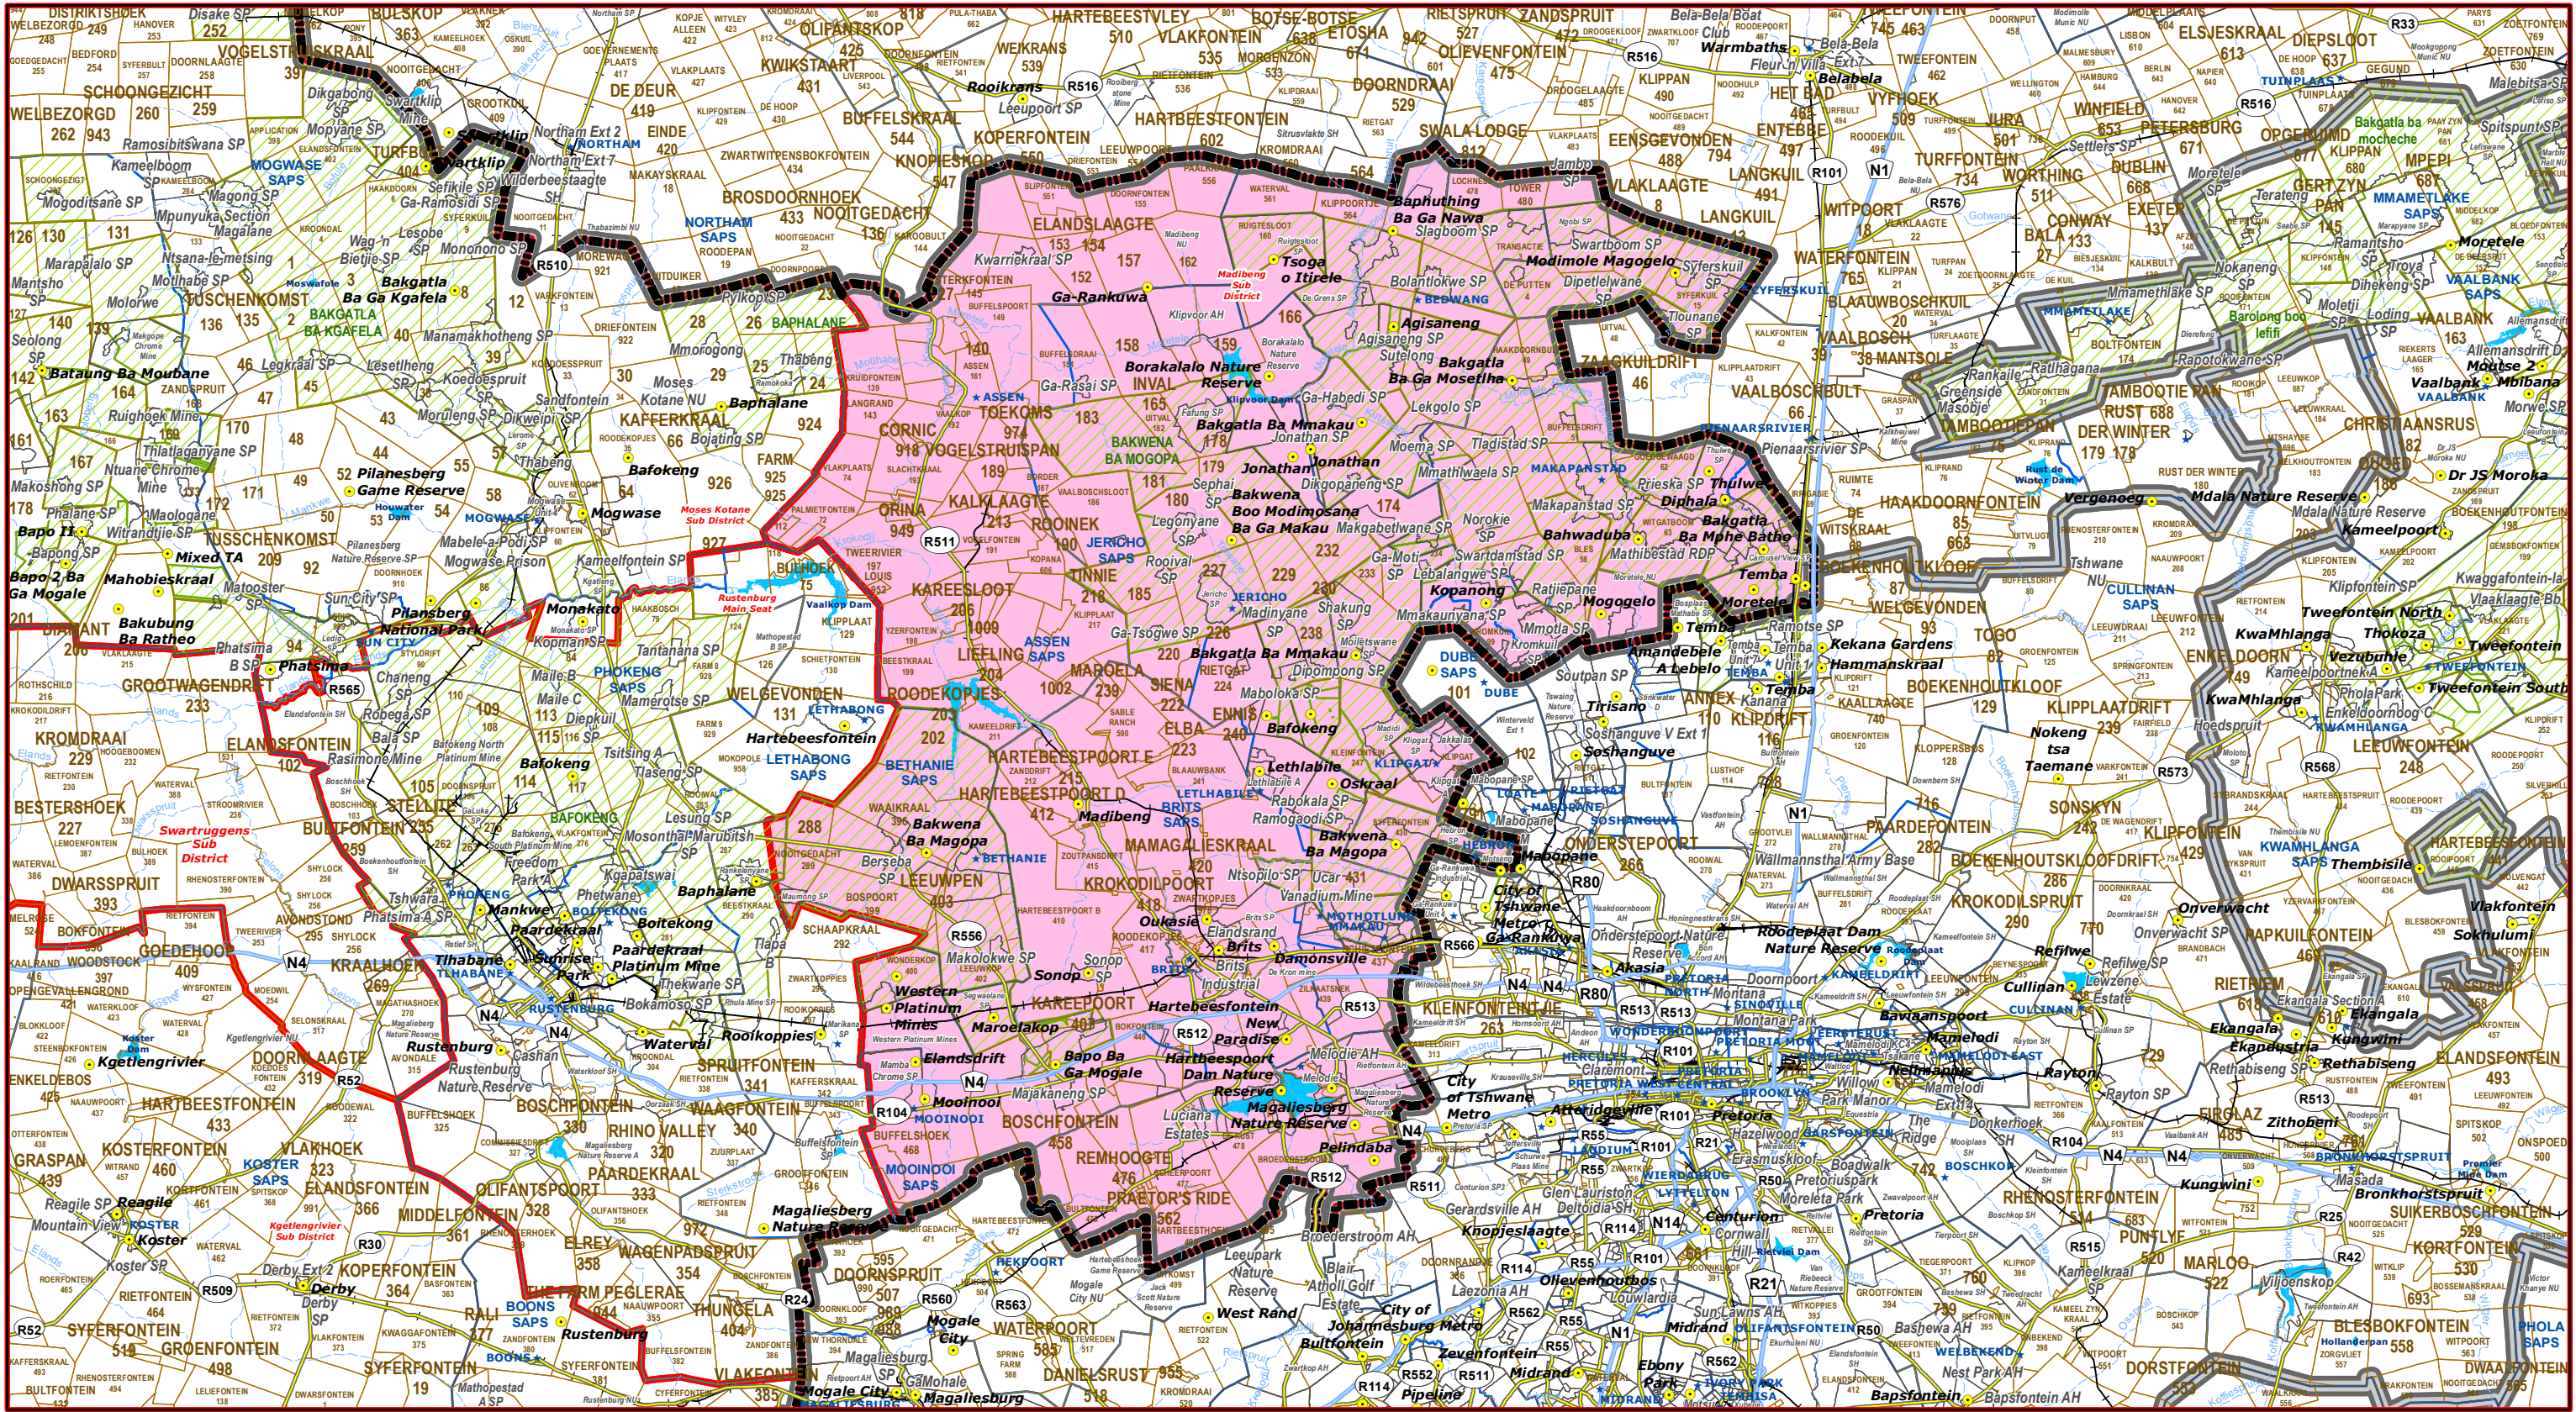

# Madibeng Sub District of Bojanala Platinum Magisterial District

- Legend**
- Main Town
  - Main Courts
  - ★ Place of Sitting
  - ★ Police Stations & Facilities
  - ▲ Schools
  - Health Facilities
  - Rivers
  - National Roads
  - Main Roads
  - Railways
  - Provinces
  - Proposed Magisterial District
  - Proposed Seat / Sub District
  - Traditional Councils
  - Dams

## Proposed Main Seat / Sub District within the Proposed Magisterial District

DATA SUPPLIED BY:

- Statistics South Africa
- Department of Water Affairs & Forestry
- Department of Provincial & Local Government
- Department of Health
- Department of Safety & Security
- Department of Education
- Department of Transport

**April  
2023**