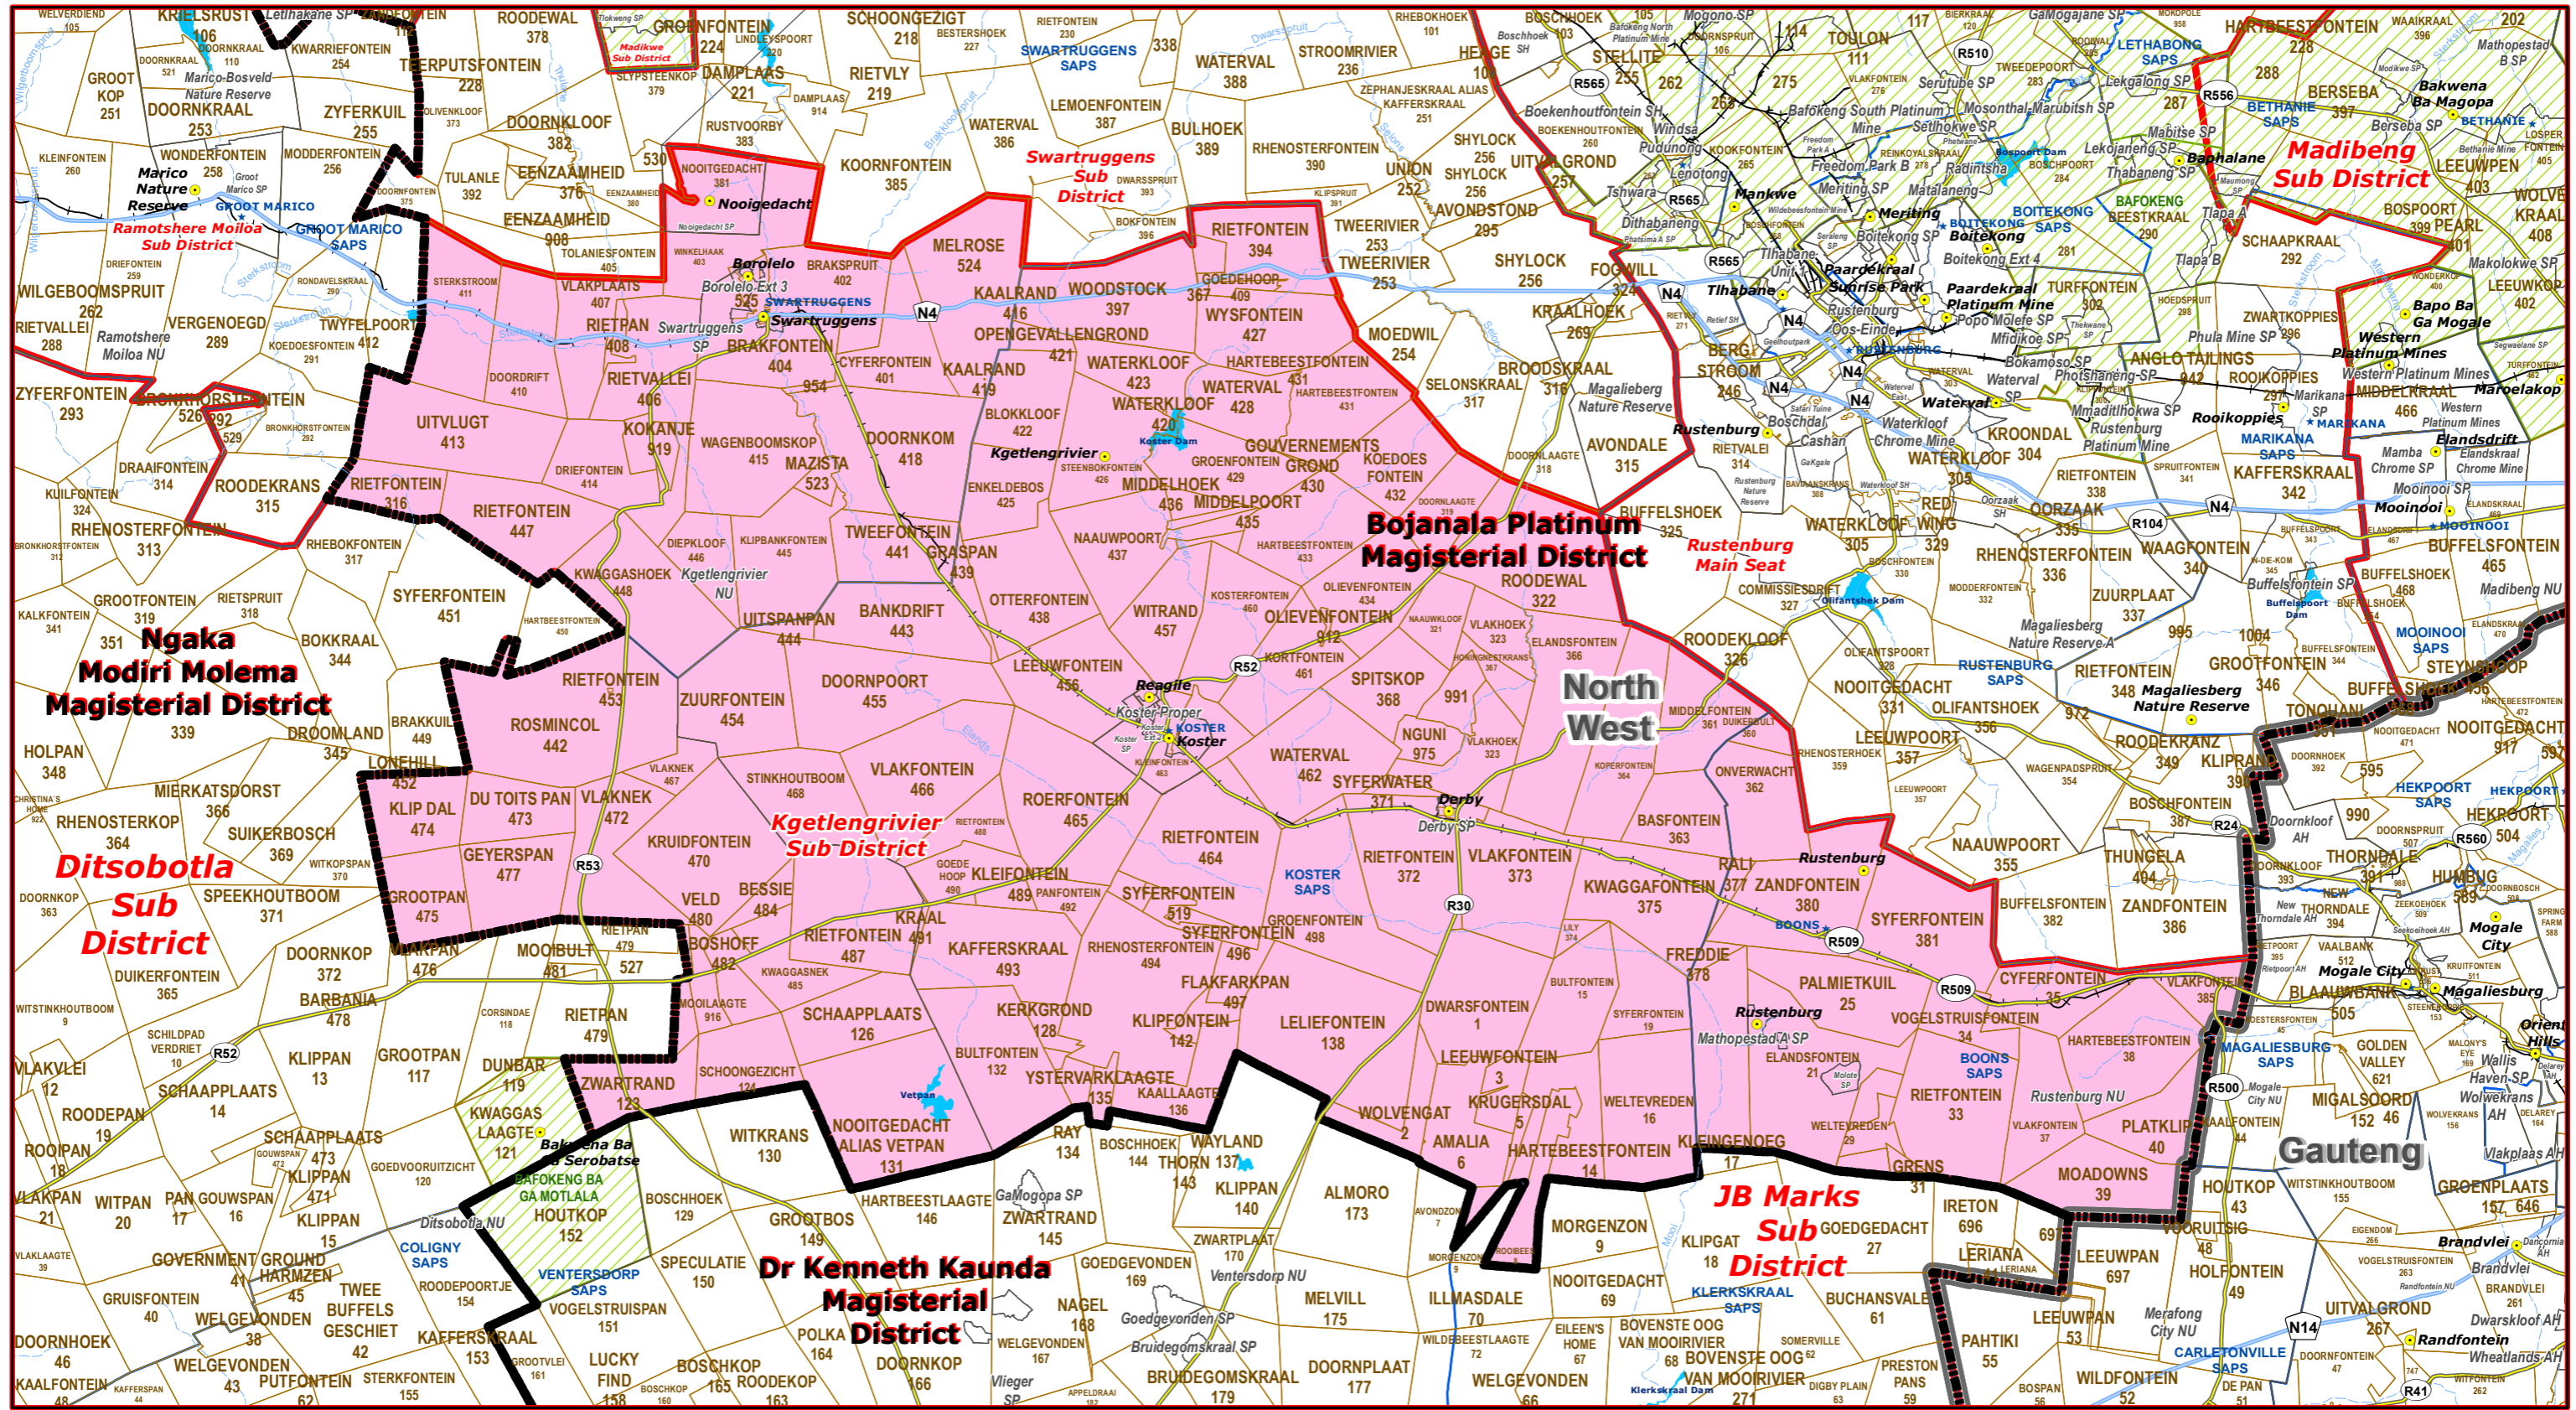

Kgetlengrivier Sub District of Bojanala Platinum Magisterial District

Legend

- Main Town
- Main Courts
- Place of Sitting
- ★ Police Stations & Facilities
- ▲ Schools
- Health Facilities
- Rivers
- National Roads
- Main Roads
- Railways
- Provinces
- Proposed Magisterial District
- Proposed Seat / Sub District
- Traditional Councils
- Dams

Proposed Main Seat / Sub District within the Proposed Magisterial District

DATA SUPPLIED BY:

- Statistics South Africa
- Department of Water Affairs & Forestry
- Department of Provincial & Local Government
- Department of Health
- Department of Safety & Security
- Department of Education
- Department of Transport