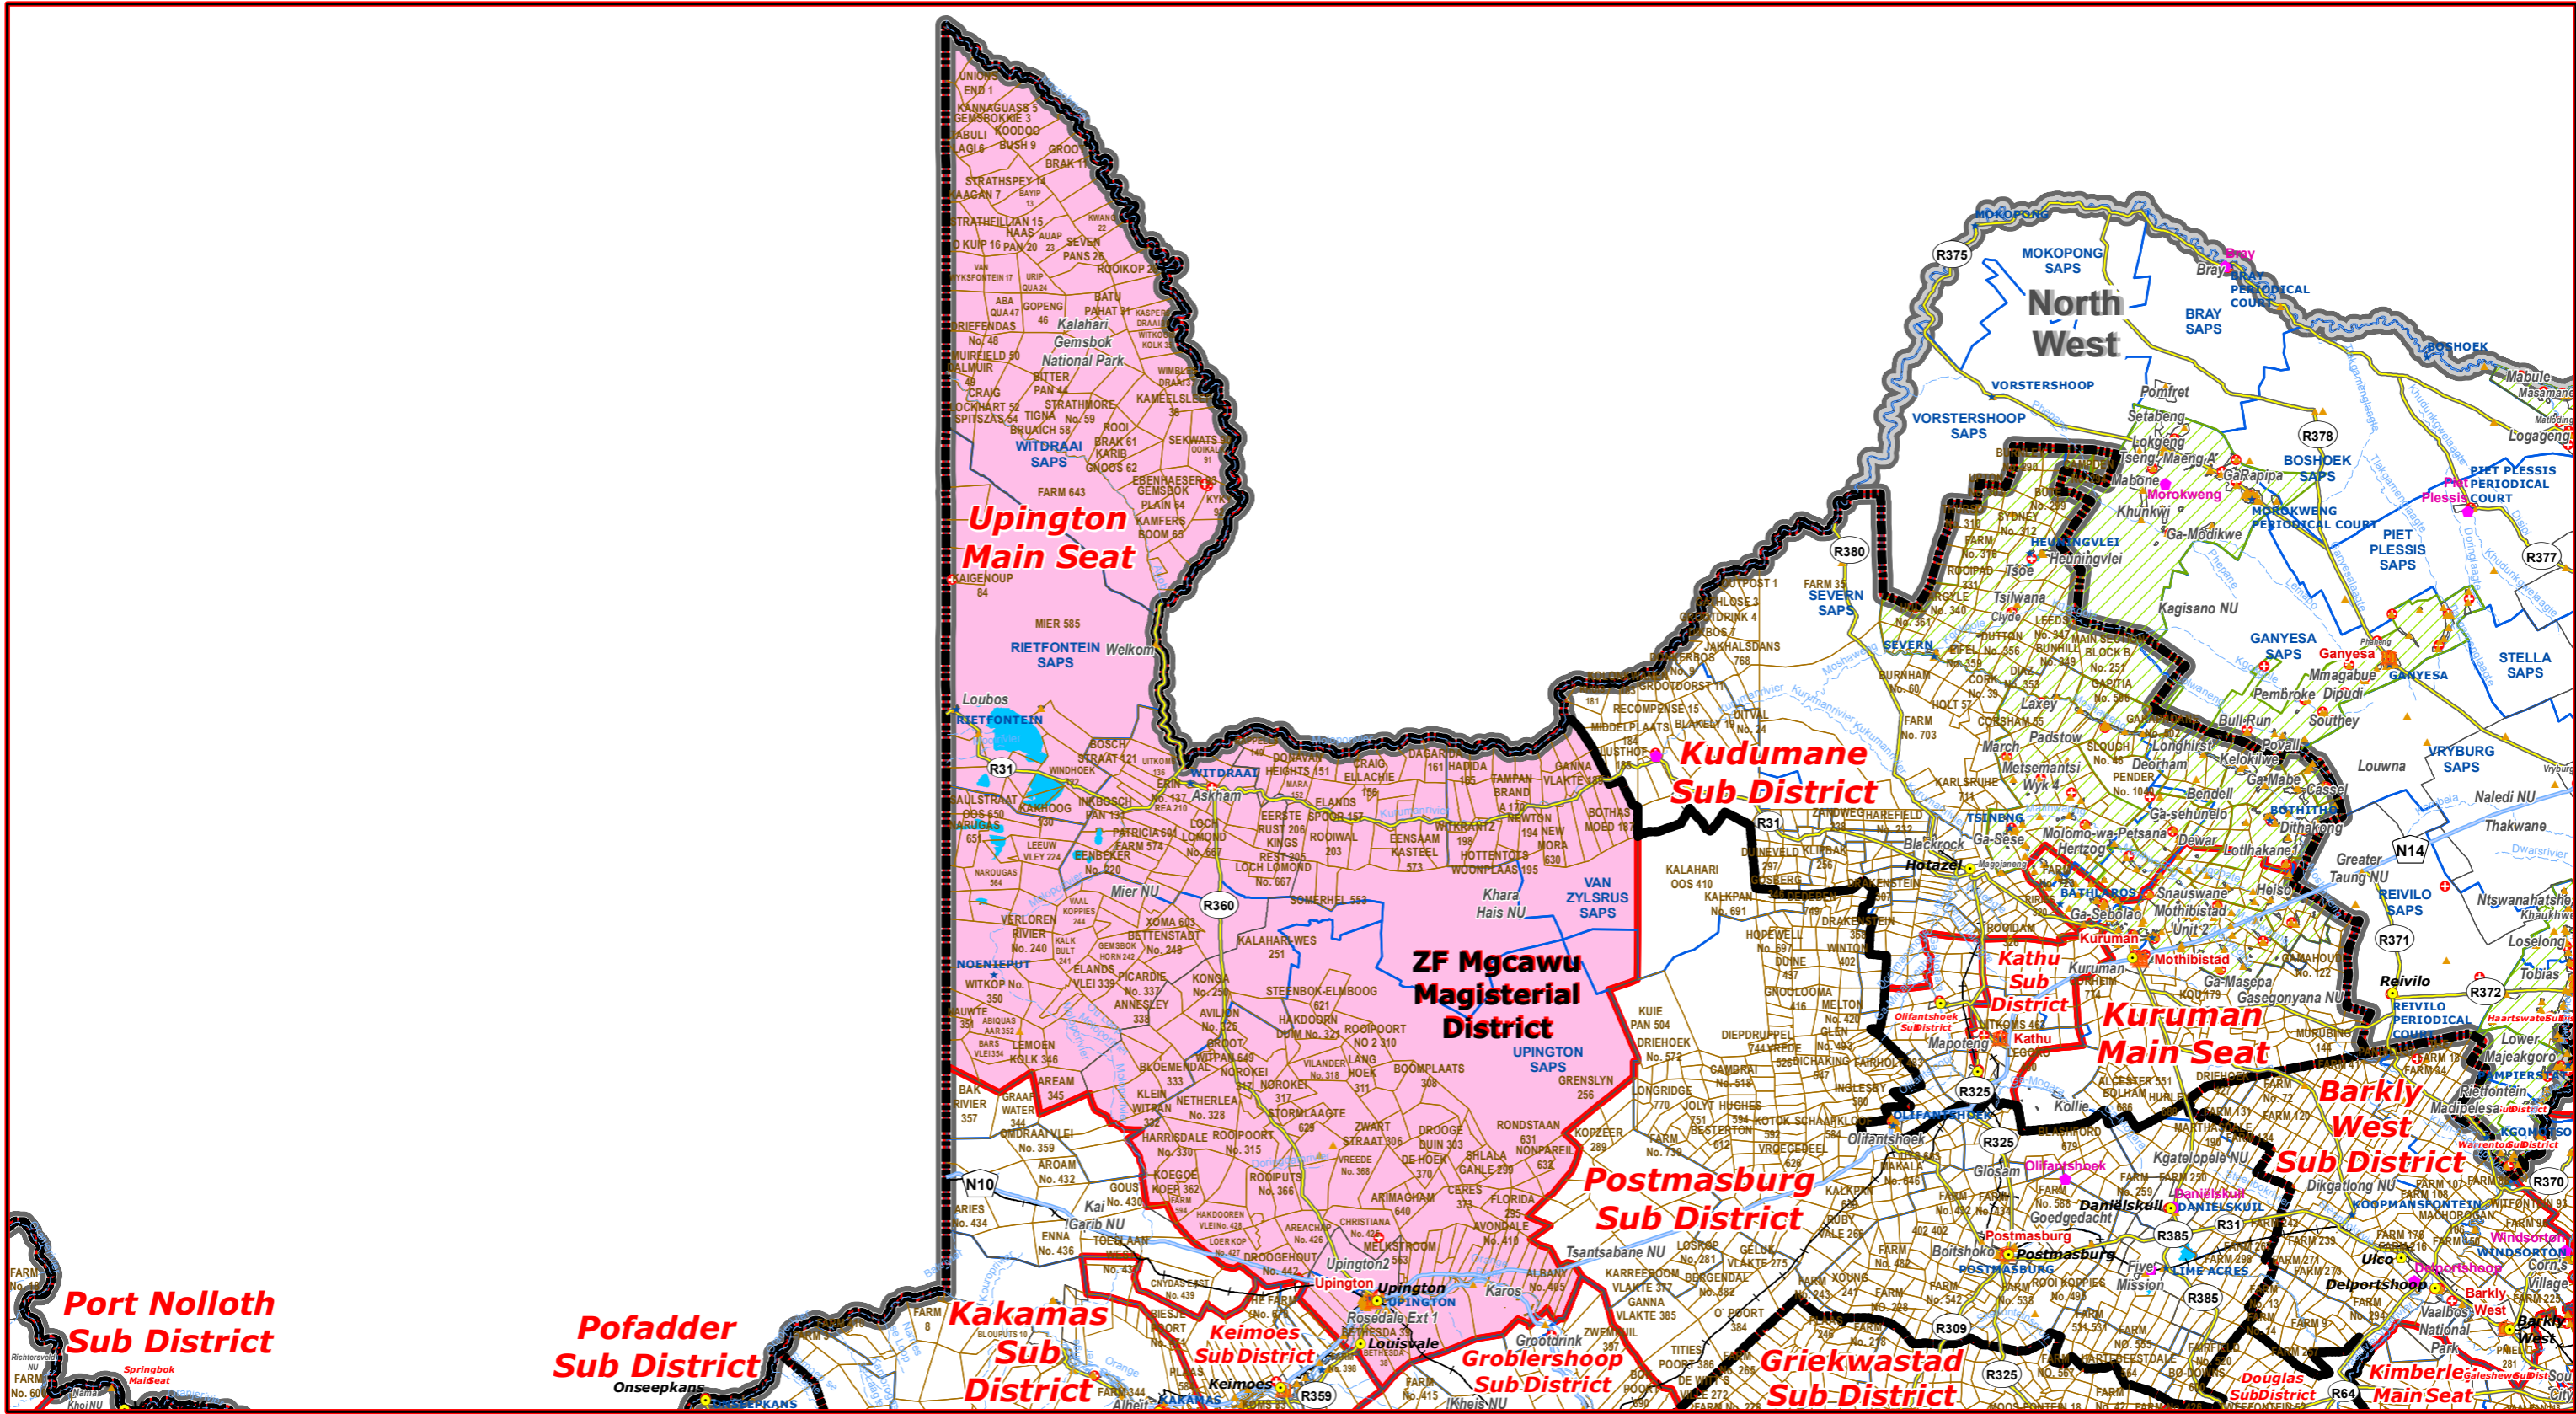

Upington Main Seat of ZF Mgcawu Magisterial District

- Legend**
- Main Town
 - Main Courts
 - Place of Sitting
 - ★ Police Stations & Facilities
 - ★ Schools
 - Health Facilities
 - Rivers
 - National Roads
 - Main Roads
 - Railways
 - Provinces
 - Proposed Magisterial District
 - Proposed Seat / Sub District
 - Traditional Councils
 - Dams

Proposed Main Seat / Sub District within the Proposed Magisterial District

DATA SUPPLIED BY:

- Statistics South Africa
- Department of Water Affairs & Forestry
- Department of Provincial & Local Government
- Department of Health
- Department of Safety & Security
- Department of Education
- Department of Transport