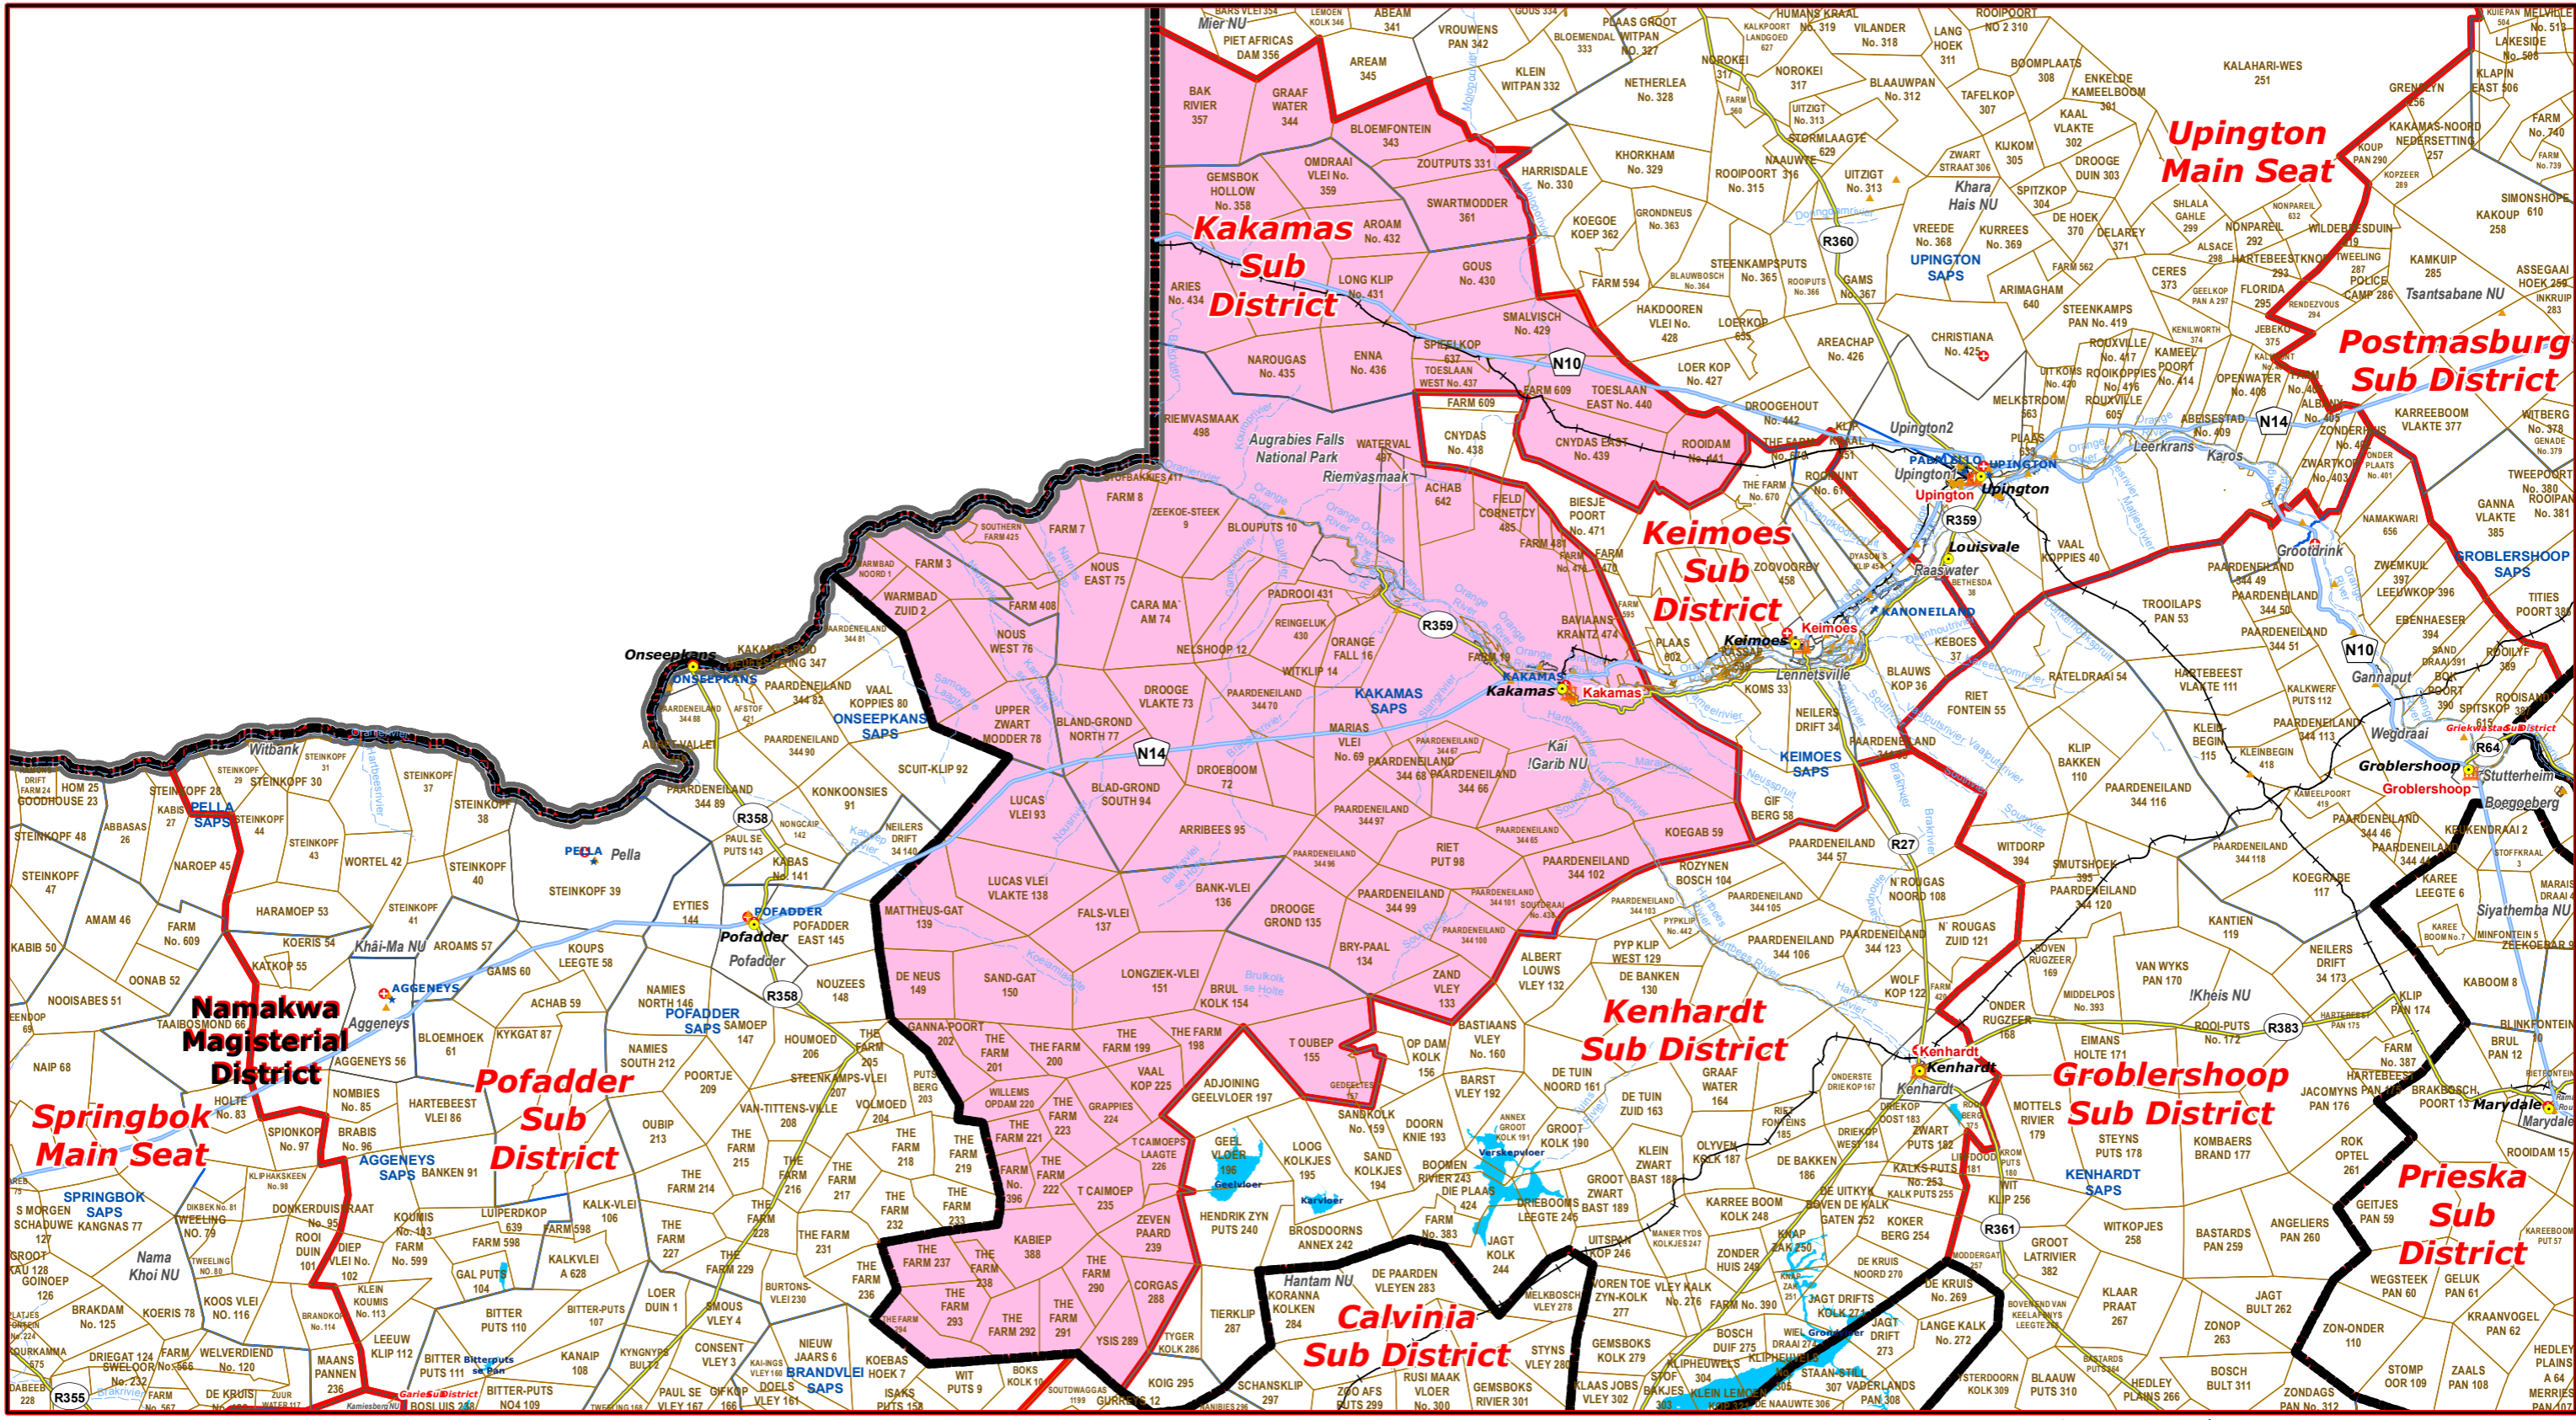

Kakamas Sub District of ZF Mgcawu Magisterial District

- Legend**
- Main Town
 - Main Courts
 - ★ Place of Sitting
 - ★ Police Stations & Facilities
 - ▲ Schools
 - Health Facilities
 - Rivers
 - National Roads
 - Main Roads
 - Railways
 - Provinces
 - Proposed Magisterial District
 - Proposed Seat / Sub District
 - Traditional Councils
 - Dams

Proposed Main Seat / Sub District within the Proposed Magisterial District

DATA SUPPLIED BY:

- Statistics South Africa
- Department of Water Affairs & Forestry
- Department of Provincial & Local Government
- Department of Health
- Department of Safety & Security
- Department of Education
- Department of Transport