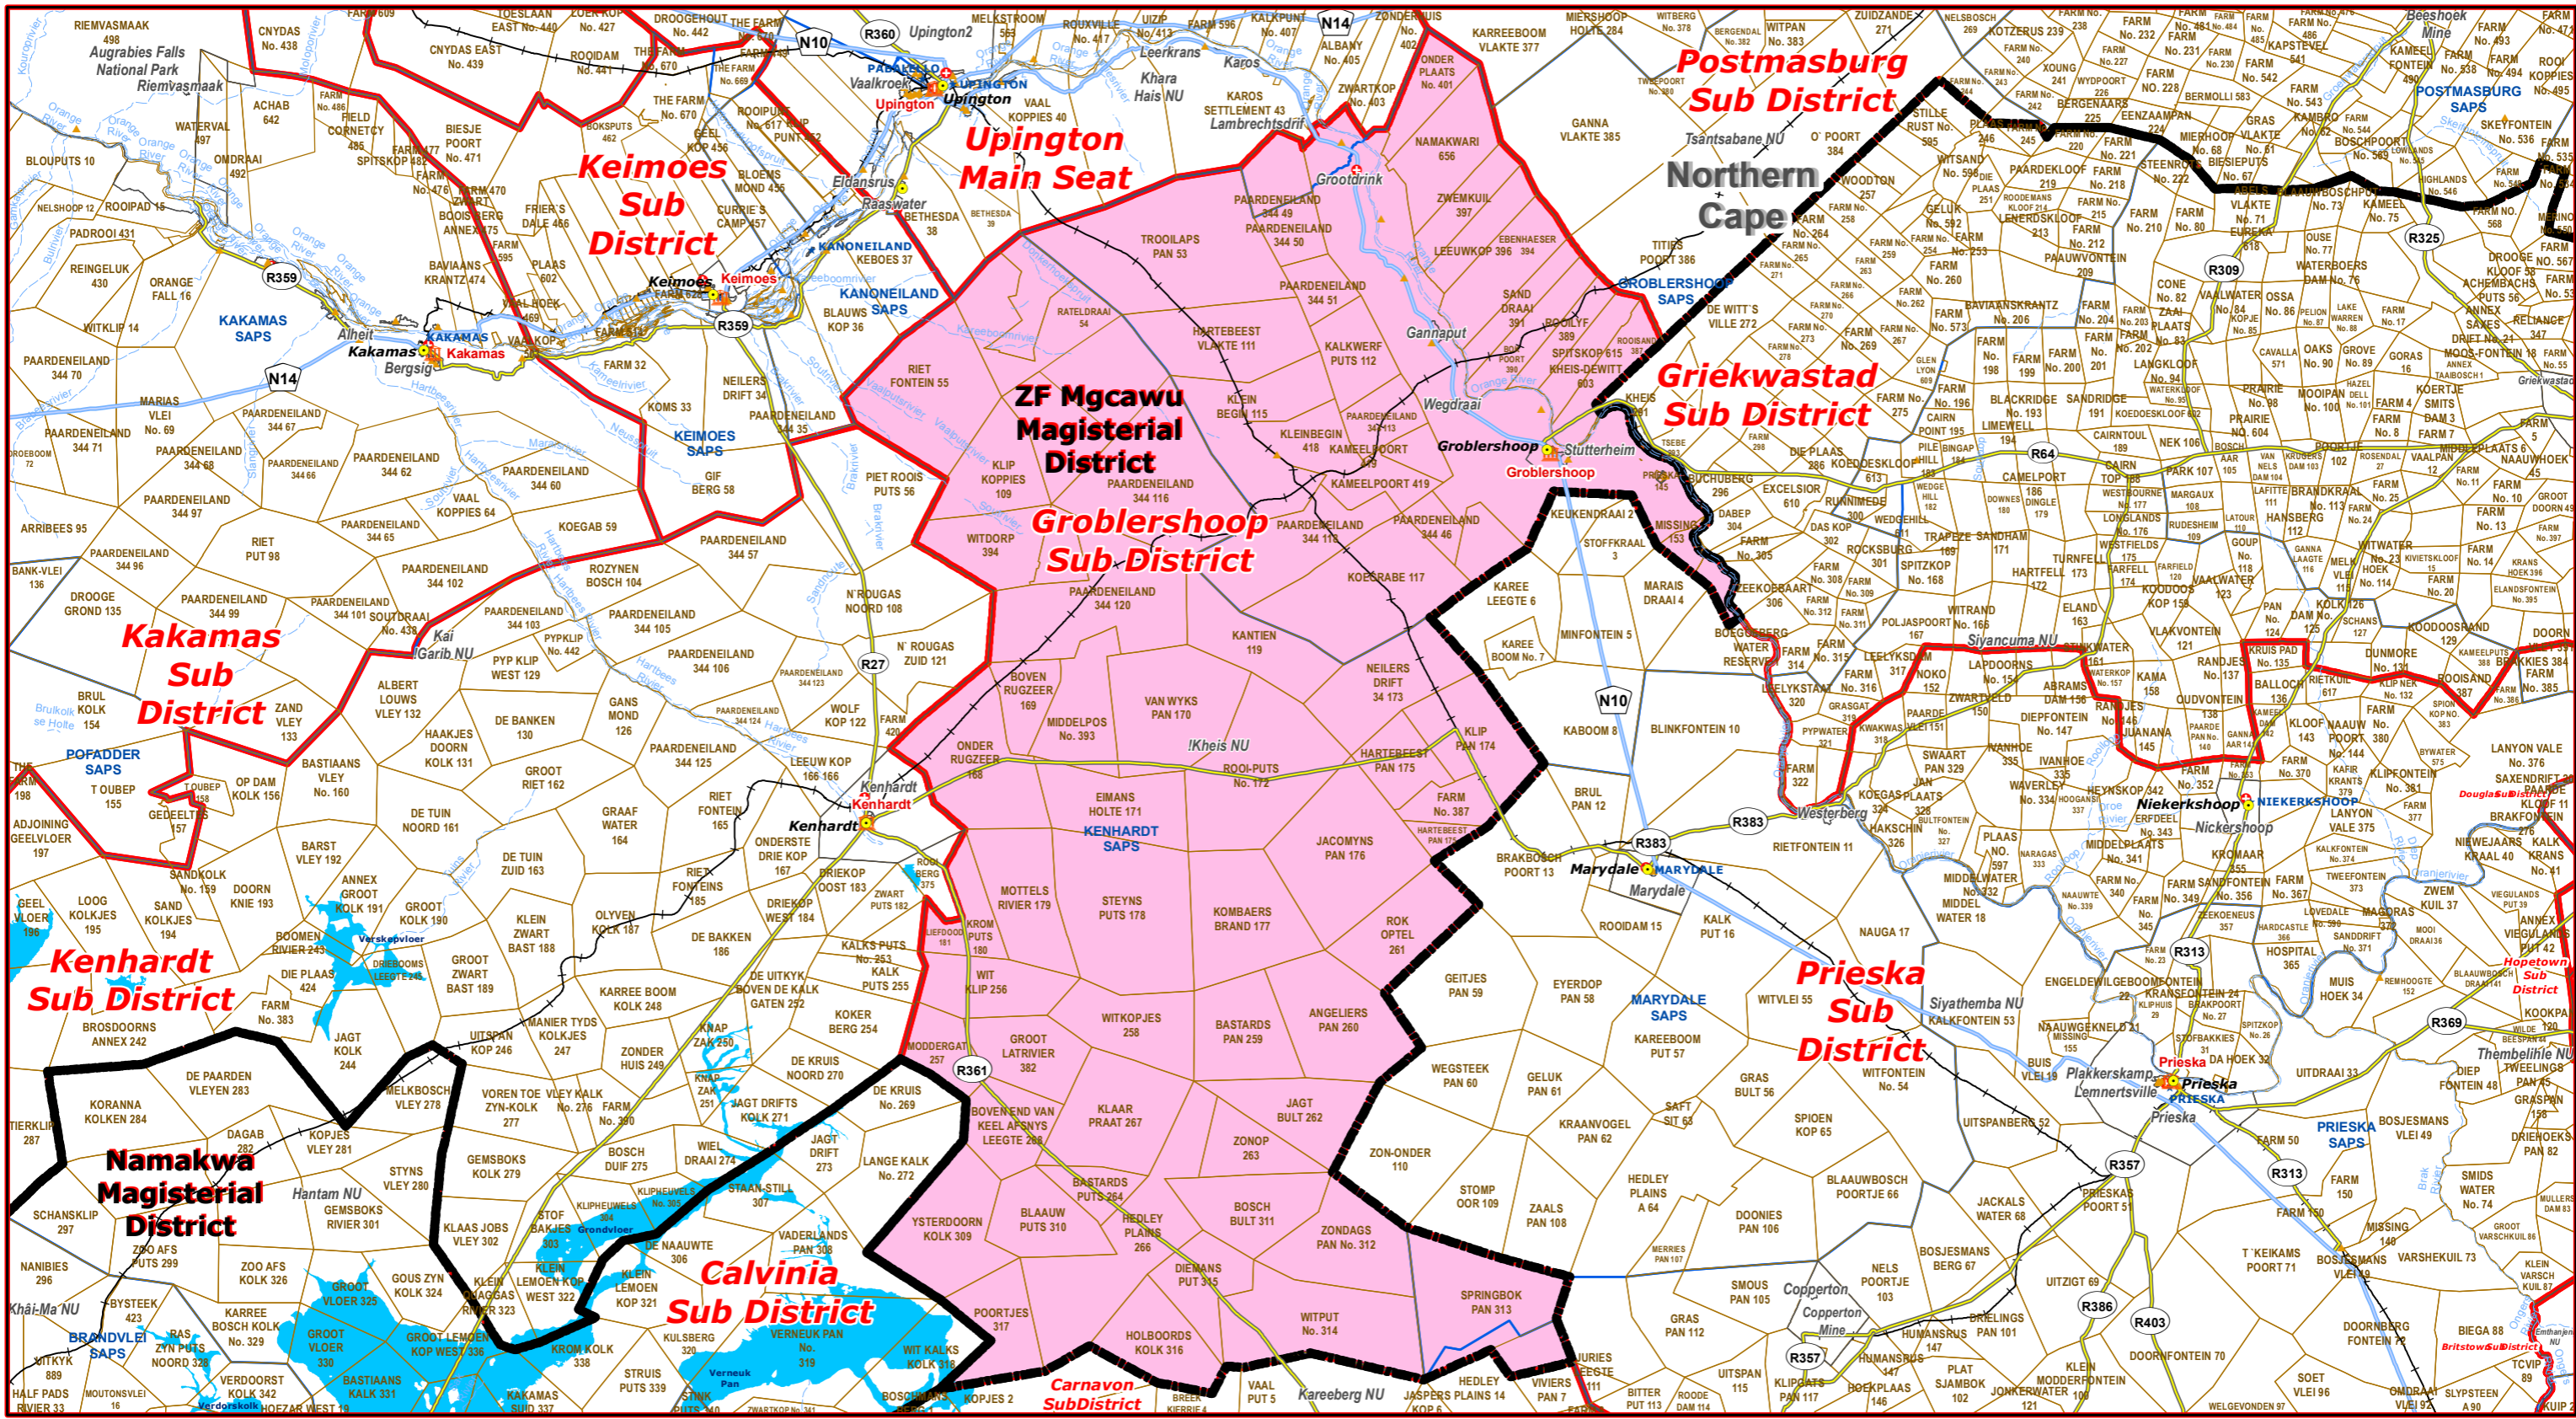

Groblershoop Sub District of ZF Mgcawu Magisterial District

Legend

- Main Town
- Main Courts
- ★ Police Stations & Facilities
- ▲ Schools
- ⊕ Health Facilities
- ~ Rivers
- National Roads
- Main Roads
- Railways
- Provinces
- ⬢ Proposed Magisterial District
- ⬢ Proposed Seat / Sub District
- Traditional Councils
- Dams

Proposed Main Seat / Sub District within the Proposed Magisterial District

DATA SUPPLIED BY:

- Statistics South Africa
- Department of Water Affairs & Forestry
- Department of Provincial & Local Government
- Department of Health
- Department of Safety & Security
- Department of Education
- Department of Transport