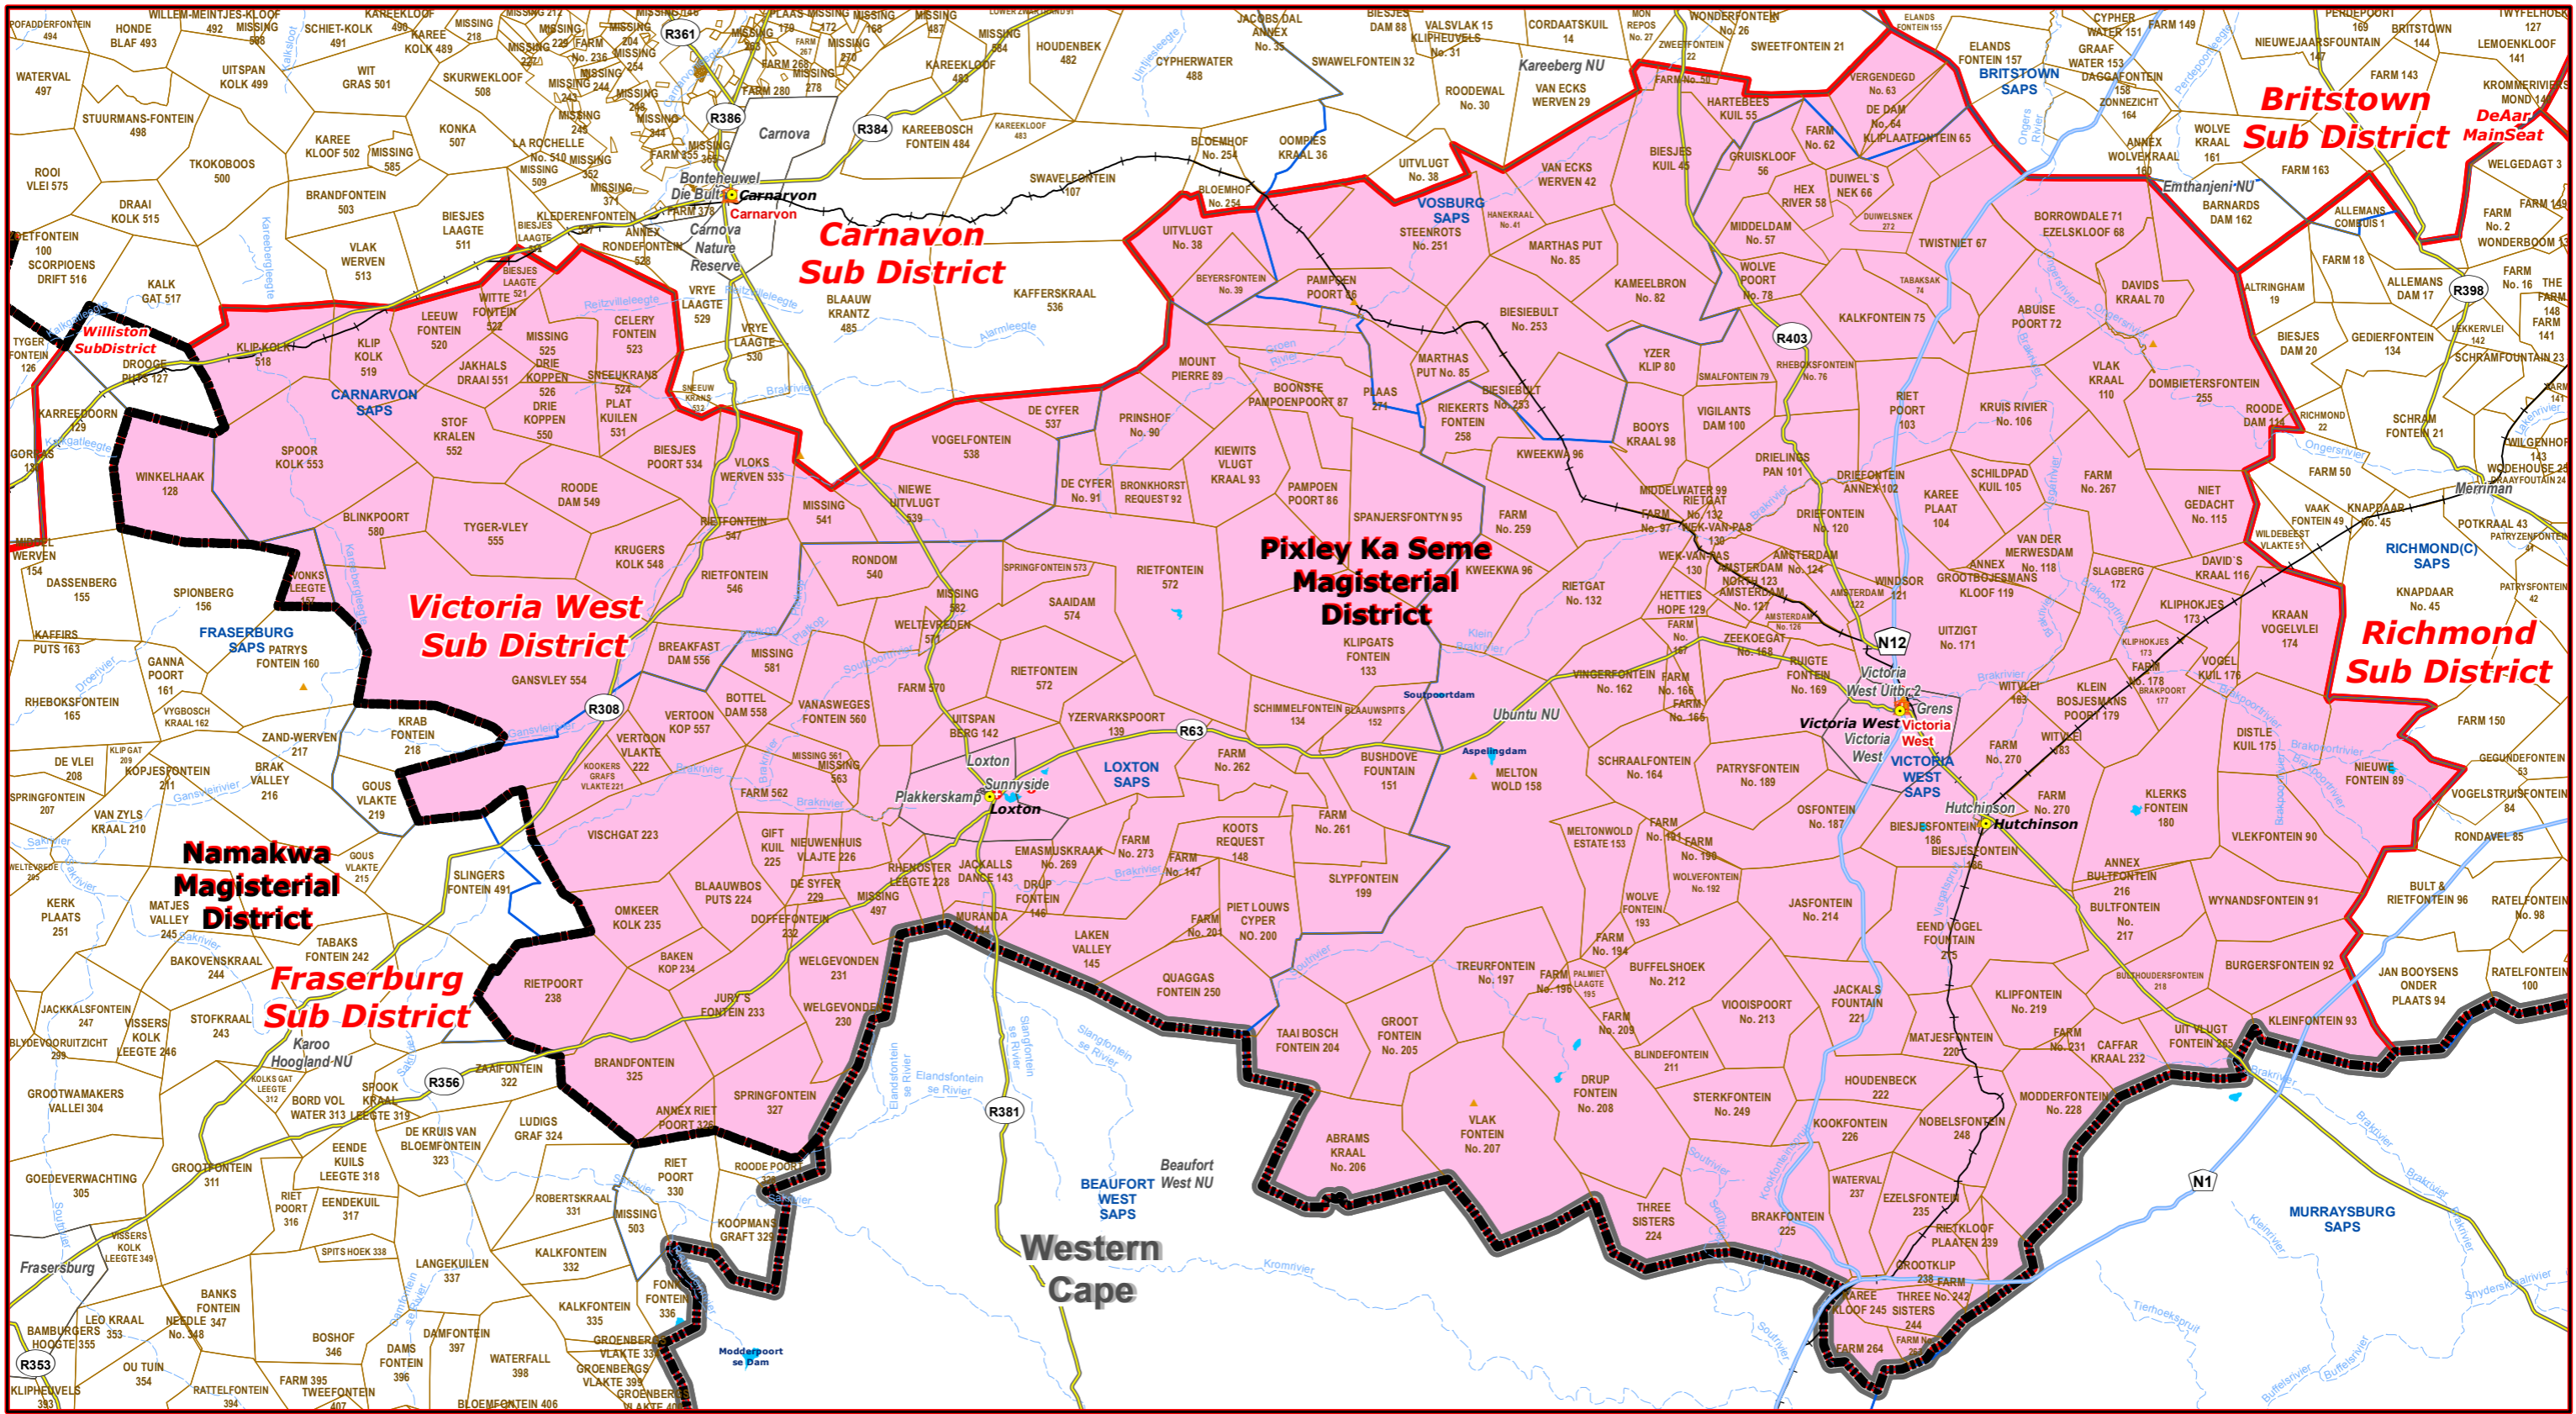

Victoria West Sub District of Pixley Ka Seme Magisterial District

- Legend**
- Main Town
 - Main Courts
 - ★ Place of Sitting
 - ★ Police Stations & Facilities
 - ★ Schools
 - Health Facilities
 - Rivers
 - National Roads
 - Main Roads
 - Railways
 - Provinces
 - Proposed Magisterial District
 - Proposed Seat / Sub District
 - Traditional Councils
 - Dams

Proposed Main Seat / Sub District within the Proposed Magisterial District

DATA SUPPLIED BY:

- Statistics South Africa
- Department of Water Affairs & Forestry
- Department of Provincial & Local Government
- Department of Health
- Department of Safety & Security
- Department of Education
- Department of Transport