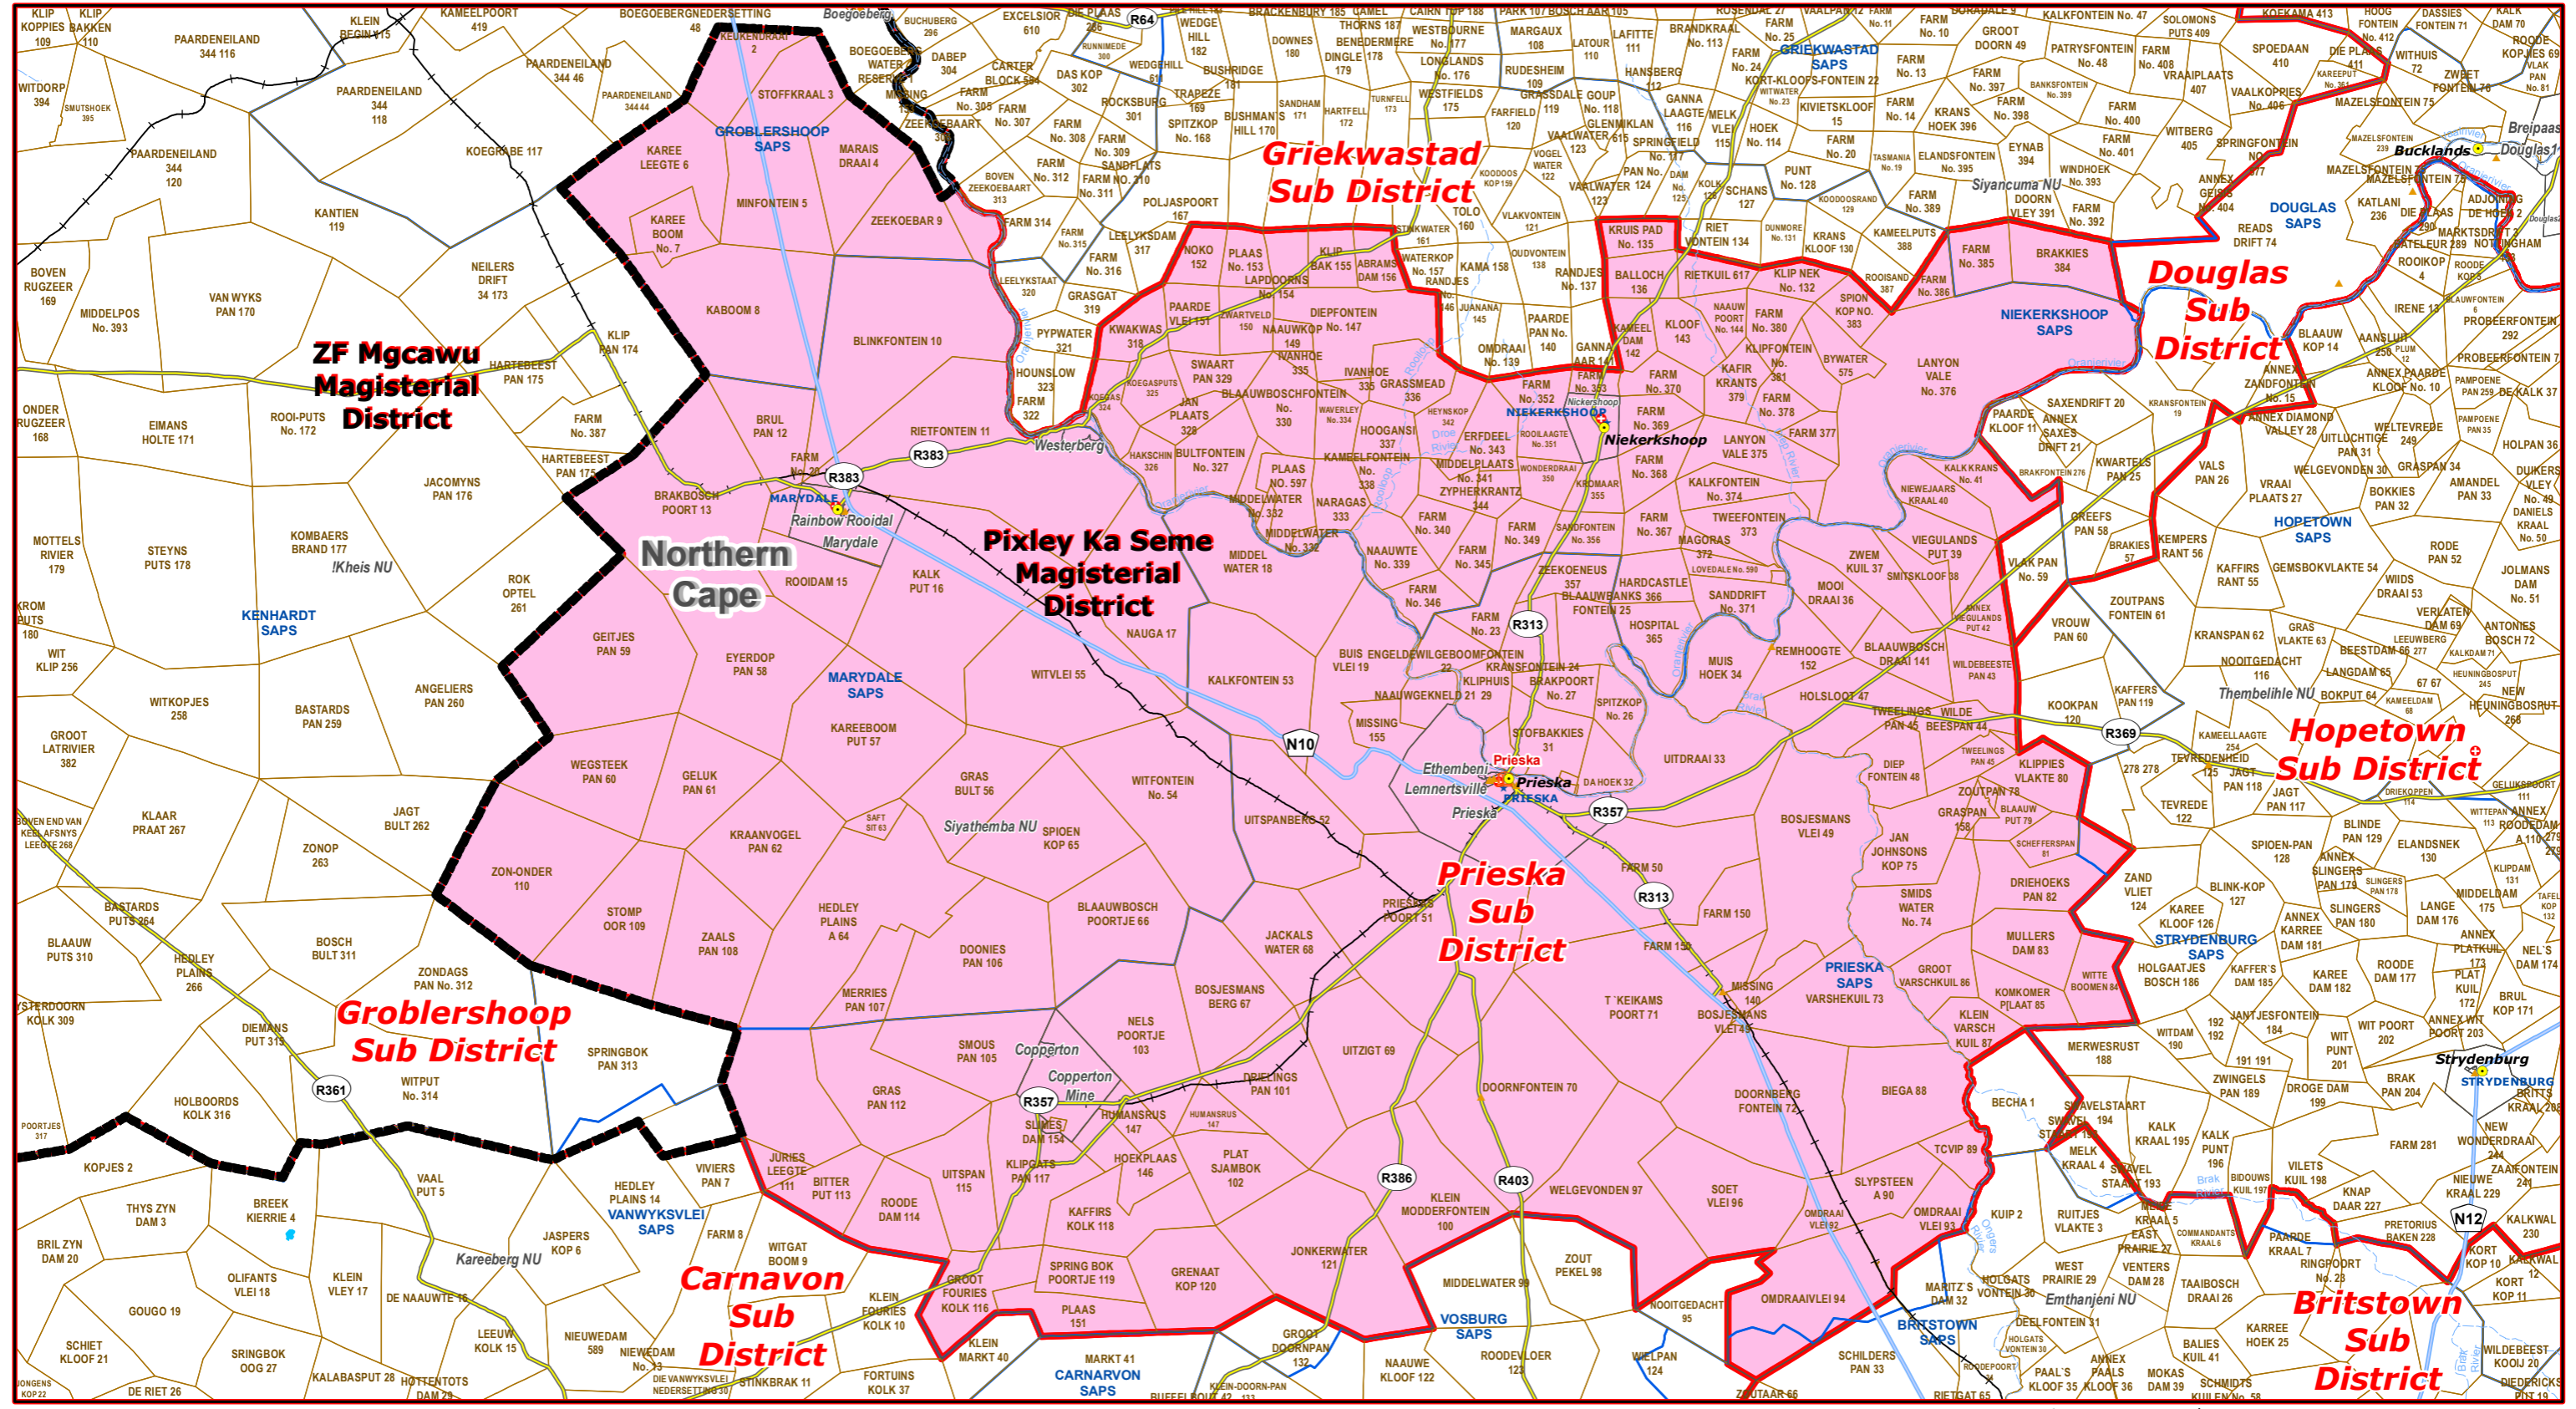

Prieska Sub District of Pixley Ka Seme Magisterial District

Legend

- Main Town
- Main Courts
- ★ Place of Sitting
- ★ Police Stations & Facilities
- ★ Schools
- ★ Health Facilities
- Rivers
- National Roads
- Main Roads
- Railways
- Provinces
- Proposed Magisterial District
- Proposed Seat / Sub District
- Traditional Councils
- Dams

Proposed Main Seat / Sub District within the Proposed Magisterial District

DATA SUPPLIED BY:

- Statistics South Africa
- Department of Water Affairs & Forestry
- Department of Provincial & Local Government
- Department of Health
- Department of Safety & Security
- Department of Education
- Department of Transport