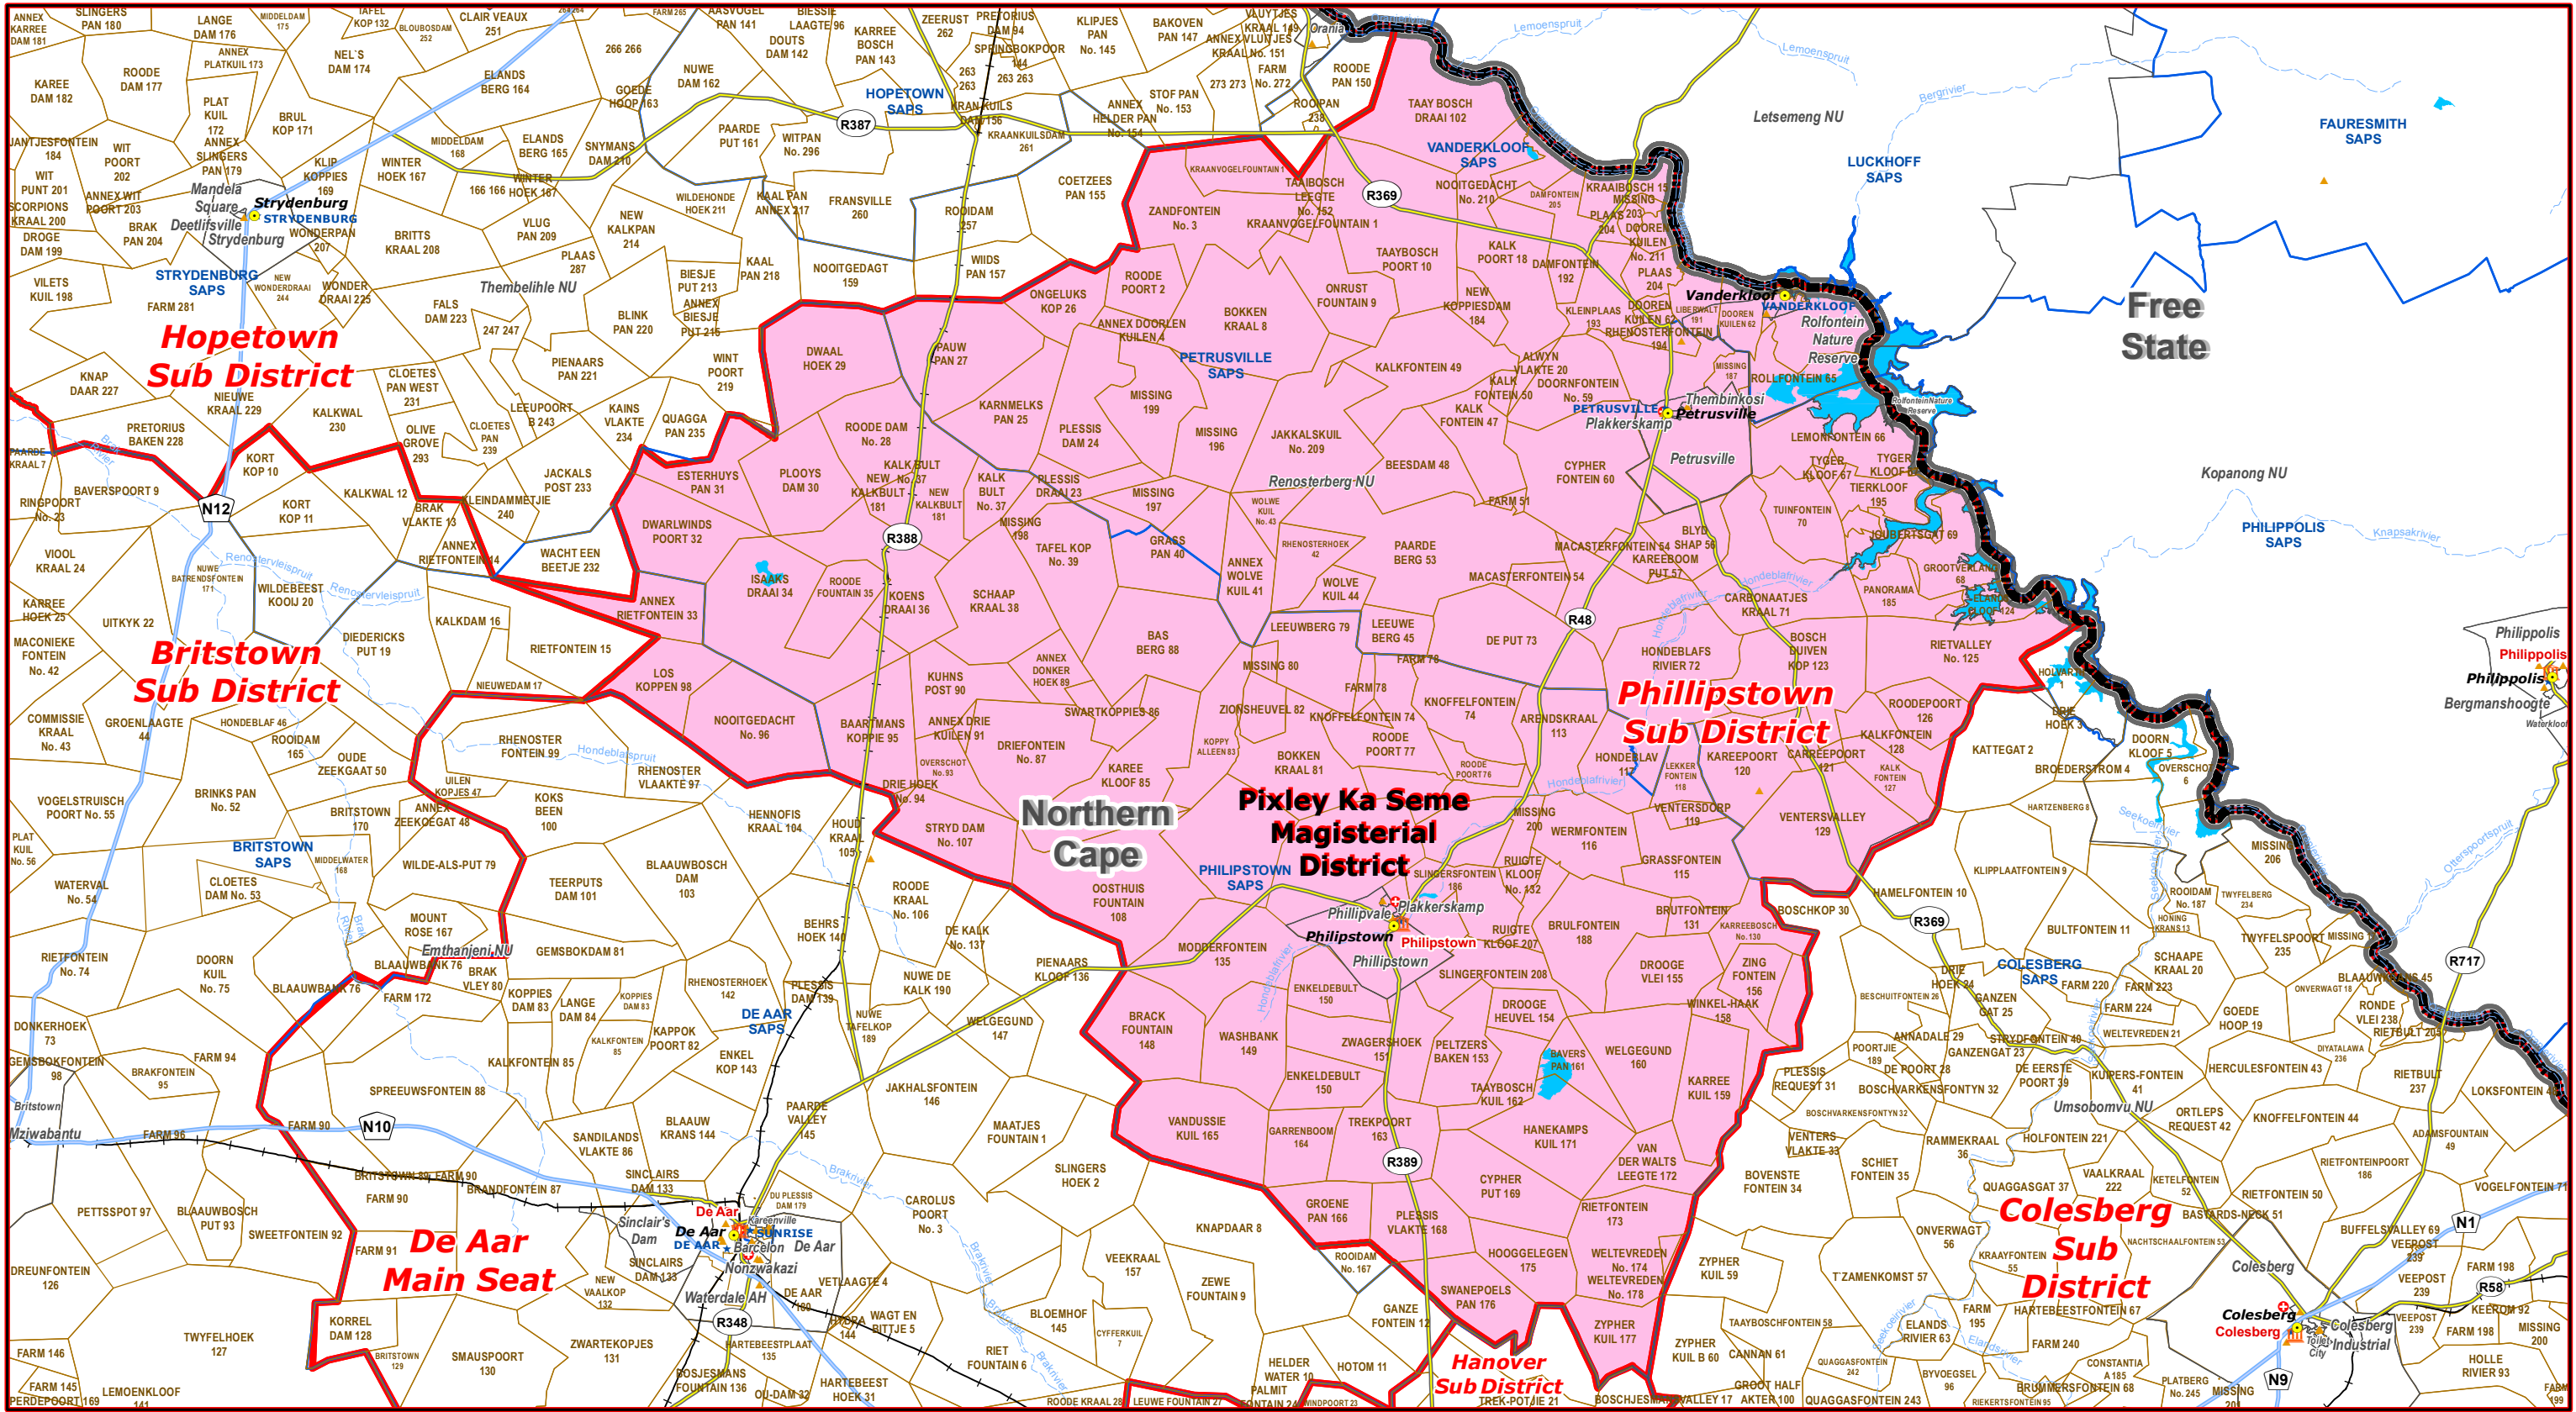

Phillipstown Sub District of Pixley Ka Seme Magisterial District

- Legend**
- Main Town
 - Main Courts
 - Place of Sitting
 - ★ Police Stations & Facilities
 - ★ Schools
 - Health Facilities
 - ~ Rivers
 - ~ National Roads
 - ~ Main Roads
 - ~ Railways
 - Provinces
 - Proposed Magisterial District
 - Proposed Seat / Sub District
 - Traditional Councils
 - Dams

Proposed Main Seat / Sub District within the Proposed Magisterial District

DATA SUPPLIED BY:

- Statistics South Africa
- Department of Water Affairs & Forestry
- Department of Provincial & Local Government
- Department of Health
- Department of Safety & Security
- Department of Education
- Department of Transport