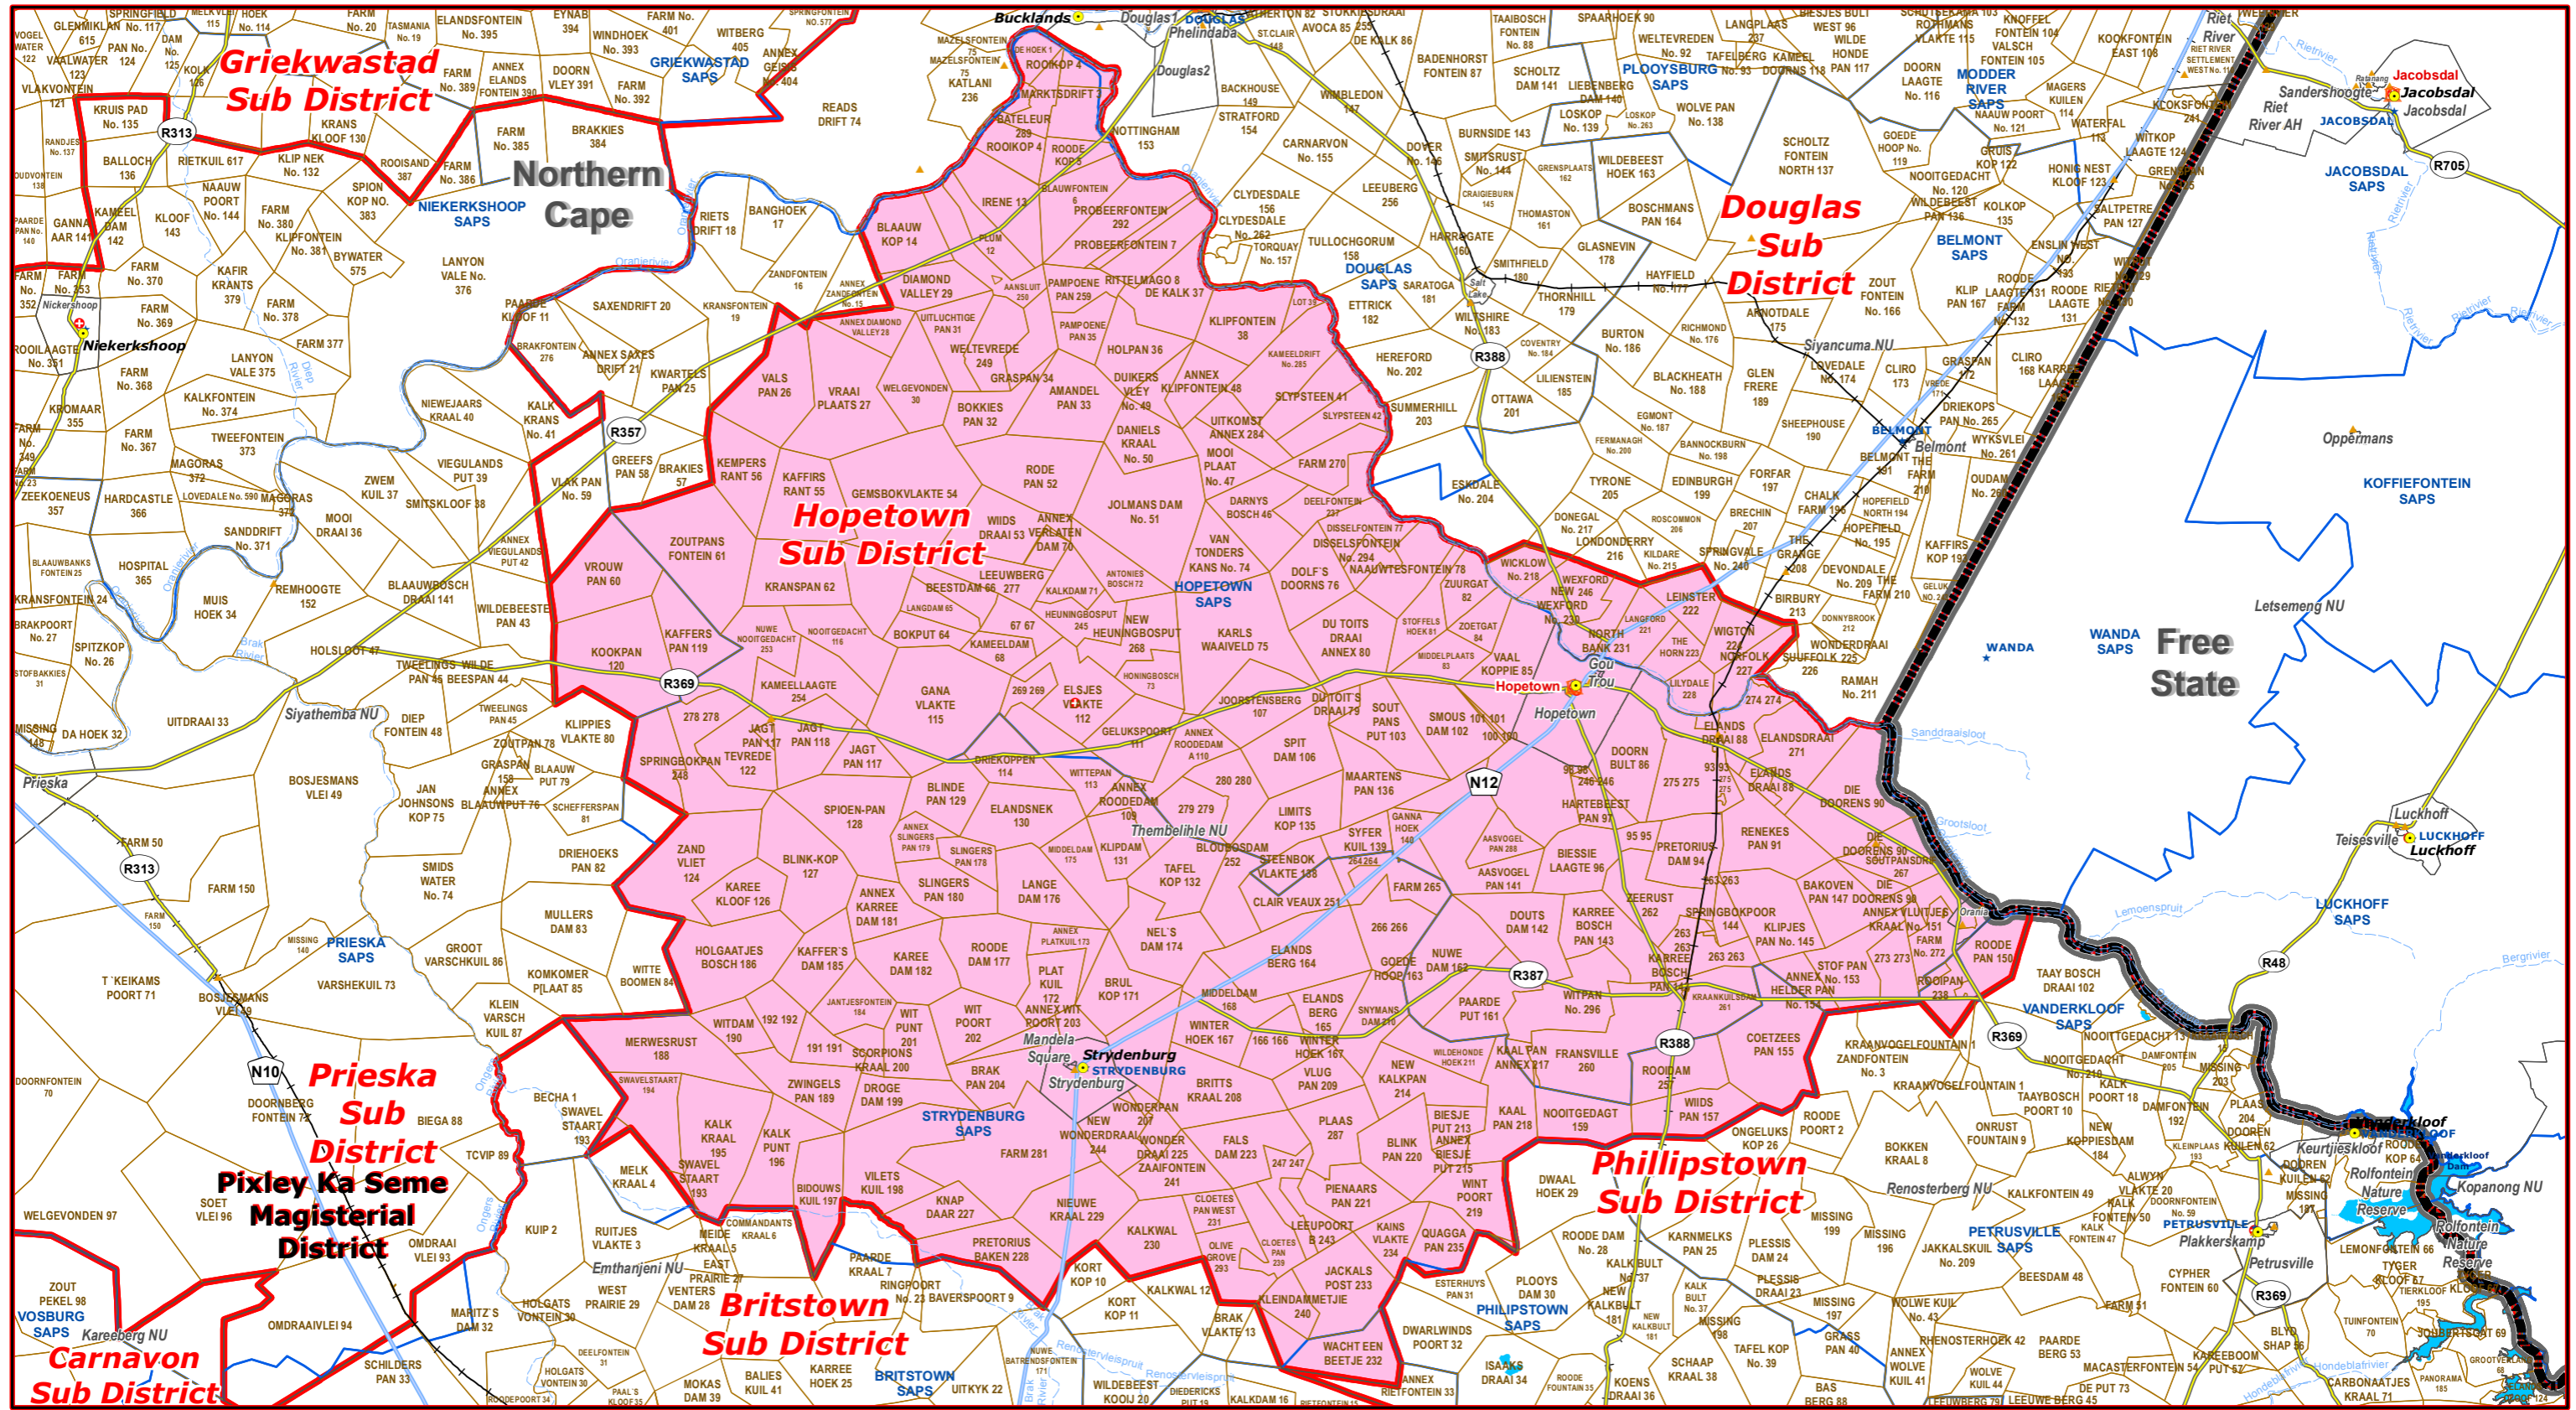

Hopetown Sub District of Pixley Ka Seme Magisterial District

- Legend**
- Main Town
 - Main Courts
 - ★ Place of Sitting
 - ★ Police Stations & Facilities
 - ★ Schools
 - ★ Health Facilities
 - Rivers
 - National Roads
 - Main Roads
 - Railways
 - Provinces
 - Proposed Magisterial District
 - Proposed Seat / Sub District
 - Traditional Councils
 - Dams

Proposed Main Seat / Sub District within the Proposed Magisterial District

DATA SUPPLIED BY:

- Statistics South Africa
- Department of Water Affairs & Forestry
- Department of Provincial & Local Government
- Department of Health
- Department of Safety & Security
- Department of Education
- Department of Transport