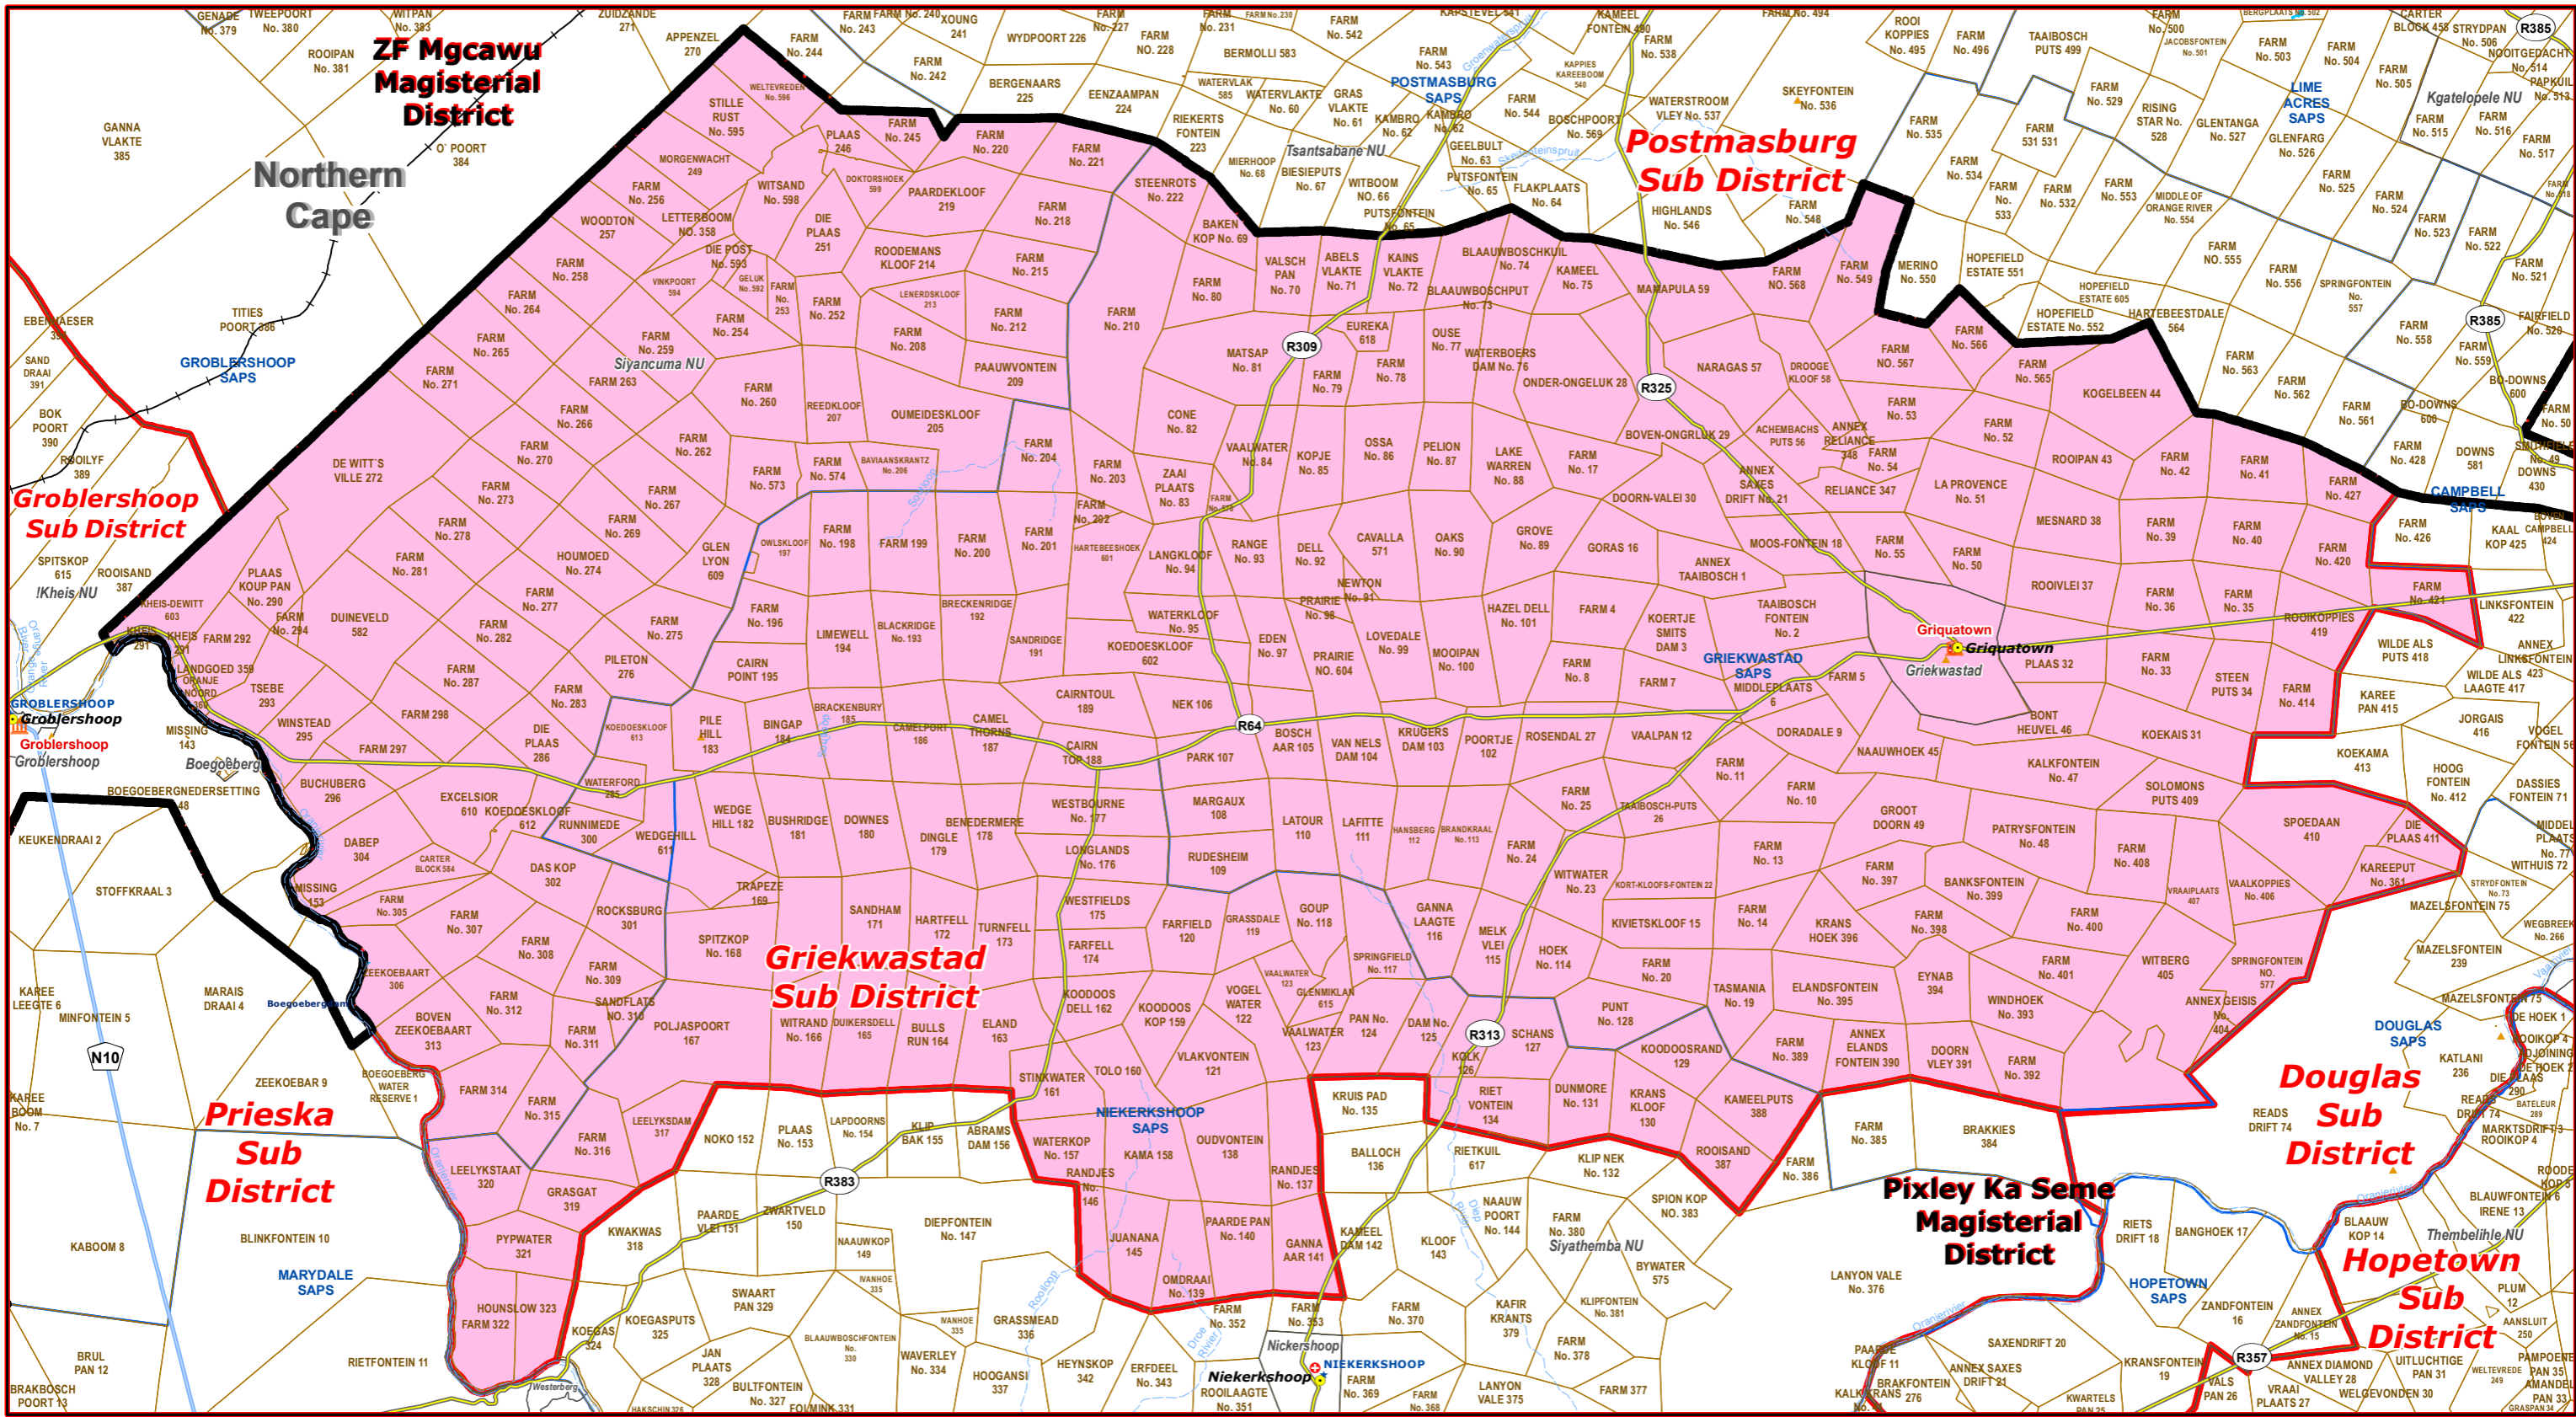

Griekwastad Sub District of Pixley Ka Seme Magisterial District

- Legend**
- Main Town
 - Main Courts
 - ★ Place of Sitting
 - ★ Police Stations & Facilities
 - ★ Schools
 - Health Facilities
 - Rivers
 - National Roads
 - Main Roads
 - Railways
 - Provinces
 - Proposed Magisterial District
 - Proposed Seat / Sub District
 - Traditional Councils
 - Dams

Proposed Main Seat / Sub District within the Proposed Magisterial District

DATA SUPPLIED BY:

- Statistics South Africa
- Department of Water Affairs & Forestry
- Department of Provincial & Local Government
- Department of Health
- Department of Safety & Security
- Department of Education
- Department of Transport