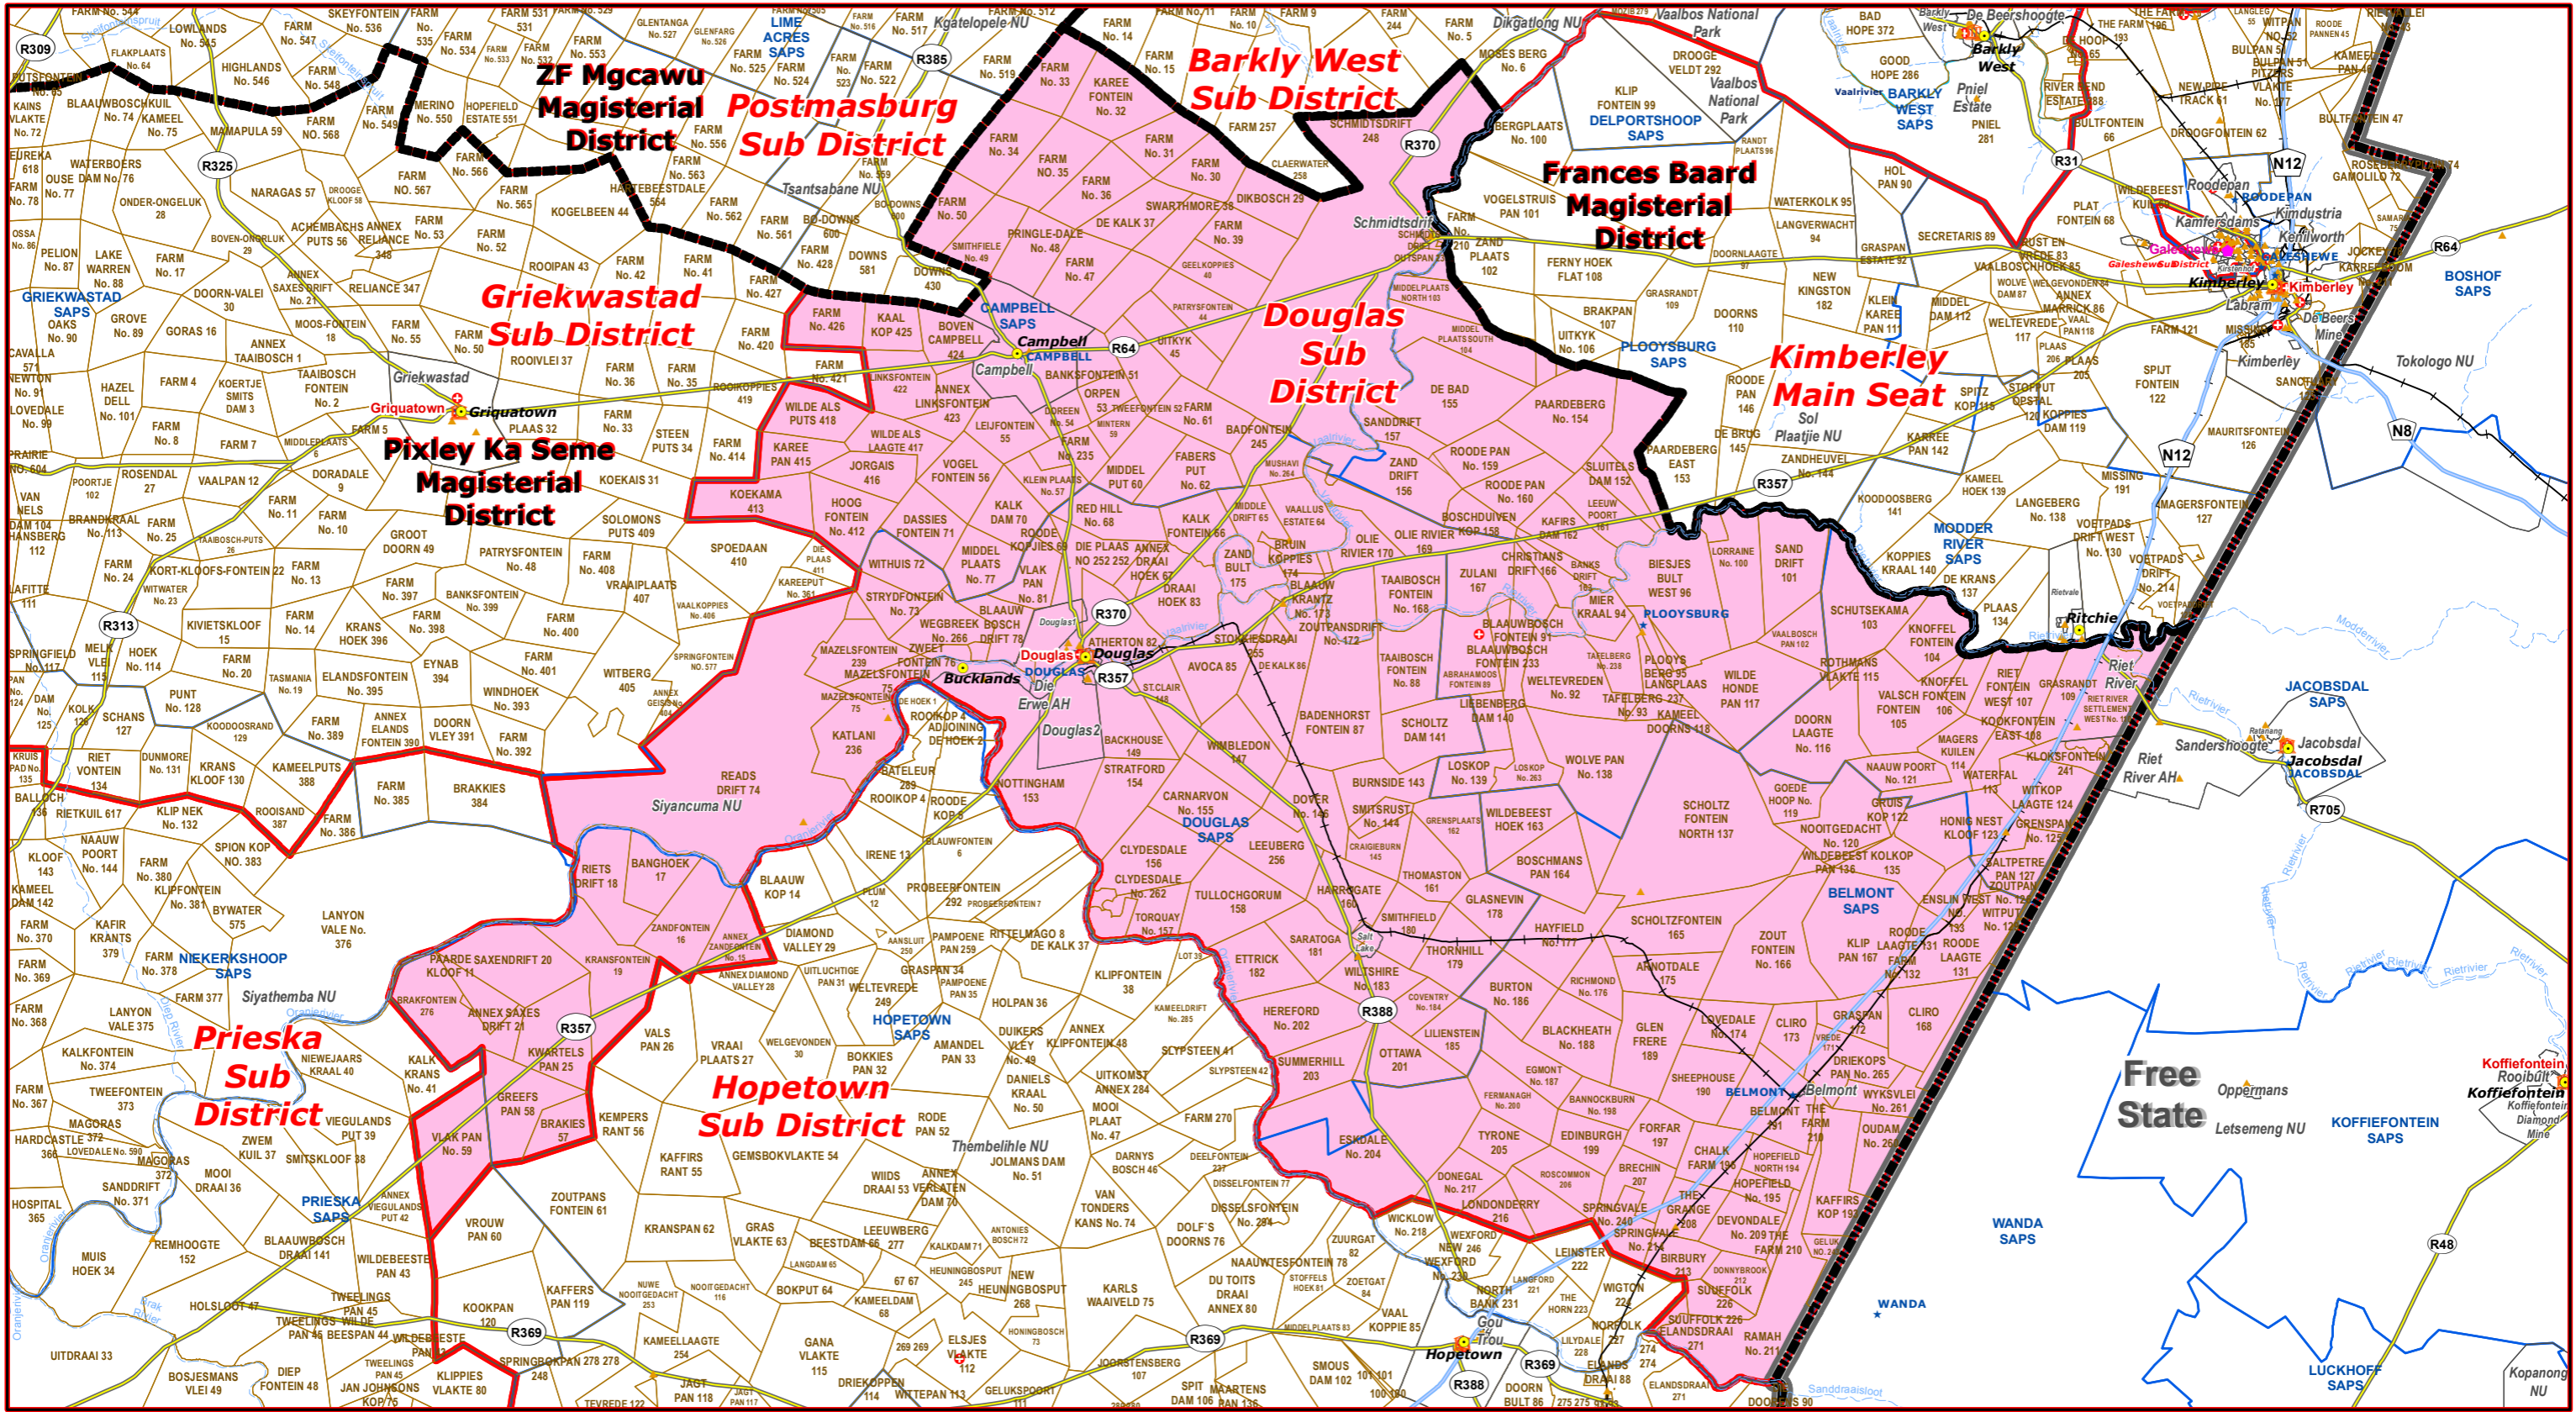

Douglas Sub District of Pixley Ka Seme Magisterial District

- Legend**
- Main Town
 - Main Courts
 - ★ Place of Sitting
 - ★ Police Stations & Facilities
 - ★ Schools
 - ★ Health Facilities
 - Rivers
 - National Roads
 - Main Roads
 - Railways
 - Provinces
 - Proposed Magisterial District
 - Proposed Seat / Sub District
 - Traditional Councils
 - Dams

Proposed Main Seat / Sub District within the Proposed Magisterial District

DATA SUPPLIED BY:

- Statistics South Africa
- Department of Water Affairs & Forestry
- Department of Provincial & Local Government
- Department of Health
- Department of Safety & Security
- Department of Education
- Department of Transport