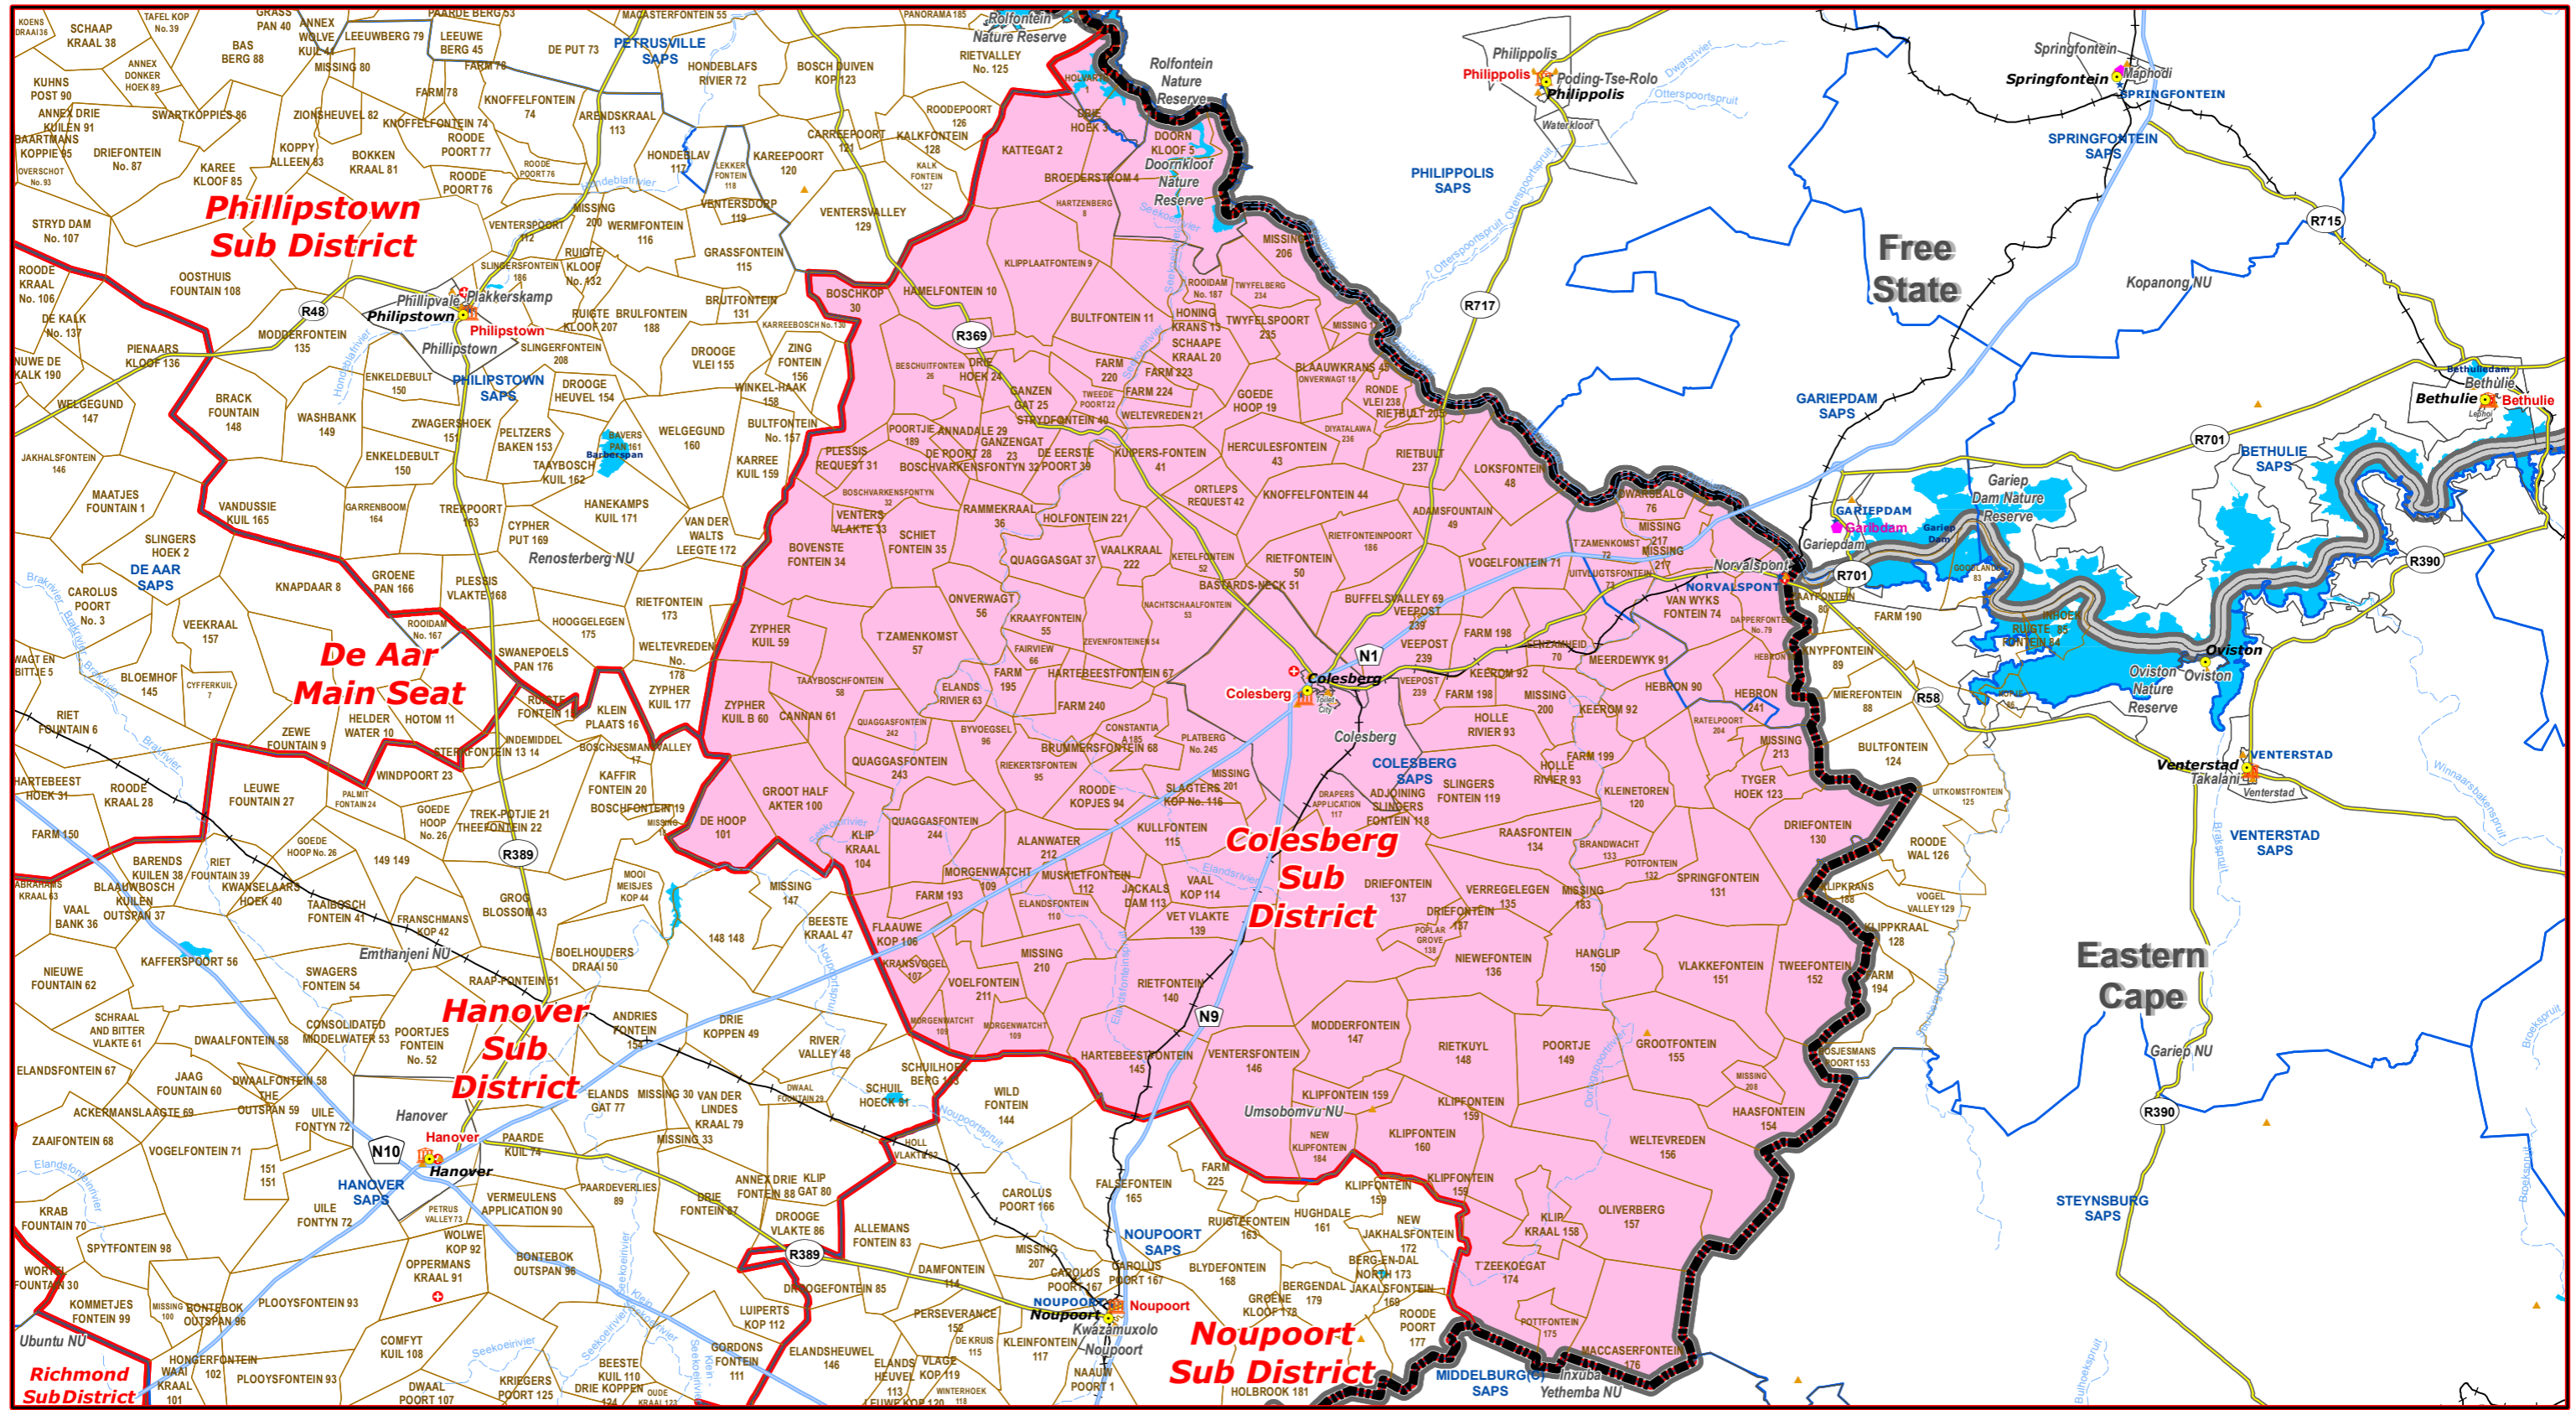

Colesberg Sub District of Pixley Ka Seme Magisterial District

Legend

| | | |
|------------------------------|----------------|-------------------------------|
| Main Town | Rivers | Provinces |
| Main Courts | National Roads | Proposed Magisterial District |
| Place of Sitting | Main Roads | Proposed Seat / Sub District |
| Police Stations & Facilities | Railways | Traditional Councils |
| Schools | | Dams |
| Health Facilities | | |

Proposed Main Seat / Sub District within the Proposed Magisterial District

DATA SUPPLIED BY:

- Statistics South Africa
- Department of Water Affairs & Forestry
- Department of Provincial & Local Government
- Department of Health
- Department of Safety & Security
- Department of Education
- Department of Transport