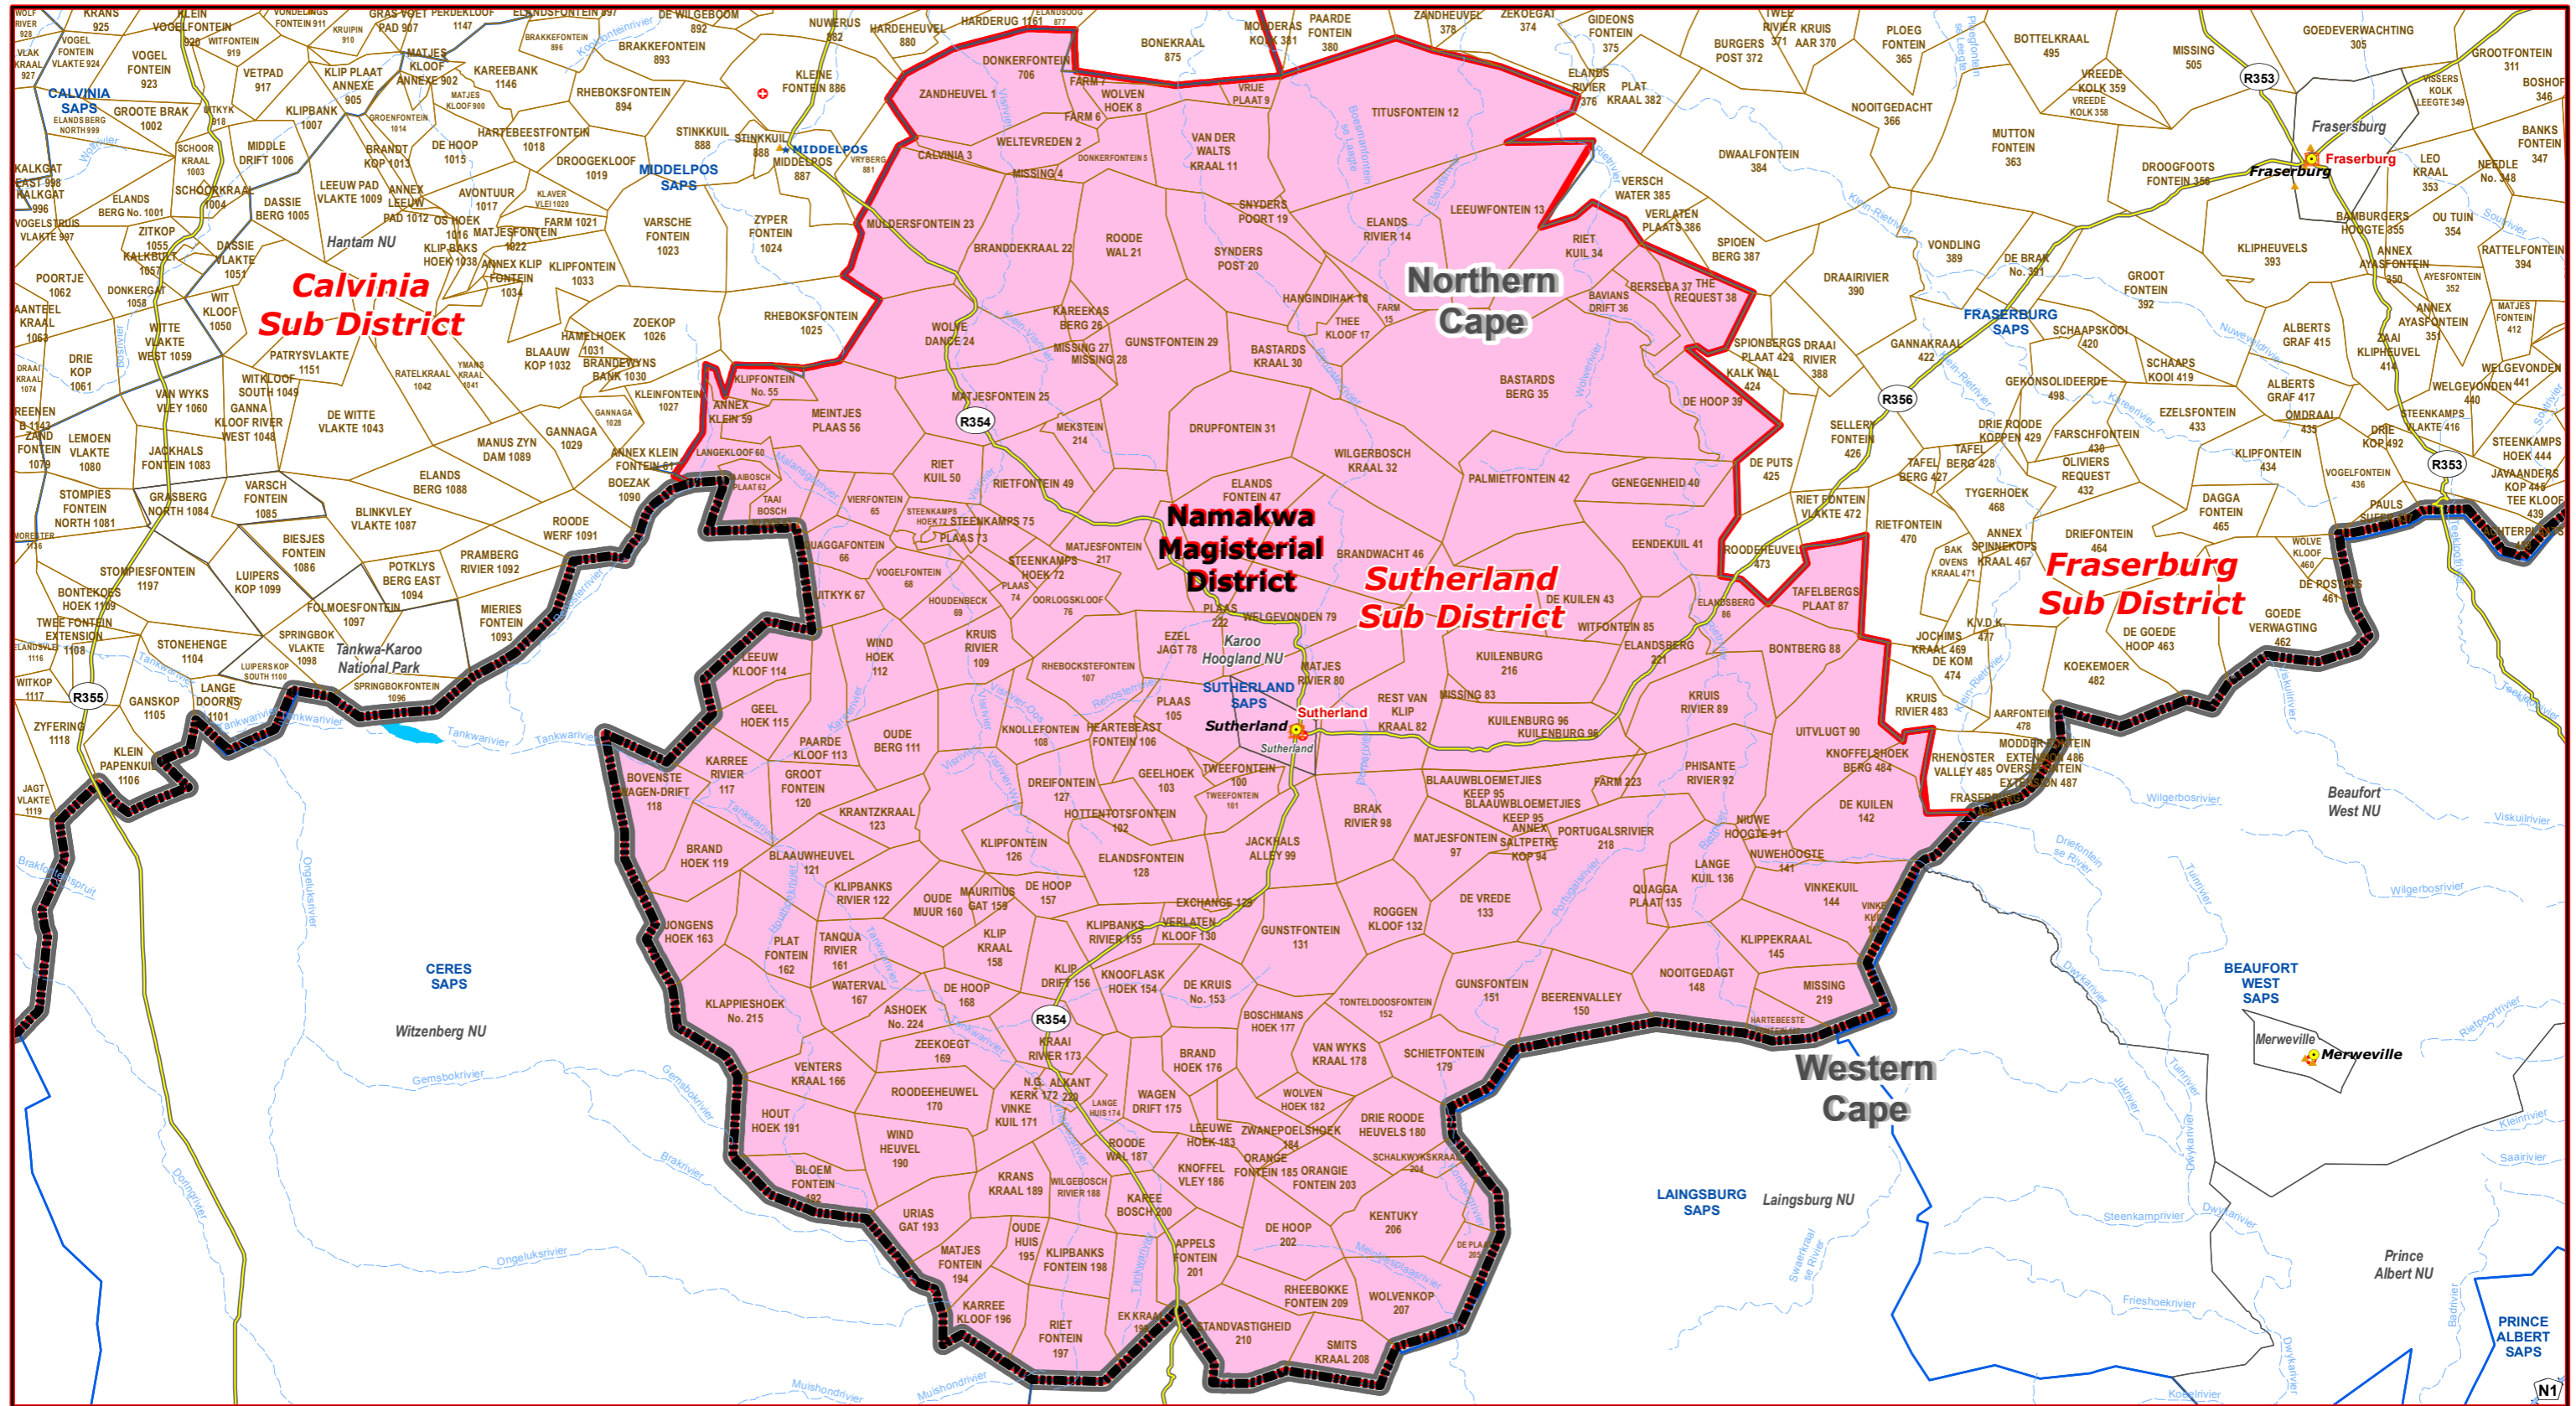

Sutherland Sub District of Namakwa Magisterial District

Legend

- Main Town
- Main Courts
- ★ Place of Sitting
- ★ Police Stations & Facilities
- ★ Schools
- ★ Health Facilities
- ~ Rivers
- National Roads
- Main Roads
- Railways
- Provinces
- Proposed Magisterial District
- Proposed Seat / Sub District
- Traditional Councils
- Dams

Proposed Main Seat / Sub District within the Proposed Magisterial District

- DATA SUPPLIED BY:**
- Statistics South Africa
 - Department of Water Affairs & Forestry
 - Department of Provincial & Local Government
 - Department of Health
 - Department of Safety & Security
 - Department of Education
 - Department of Transport