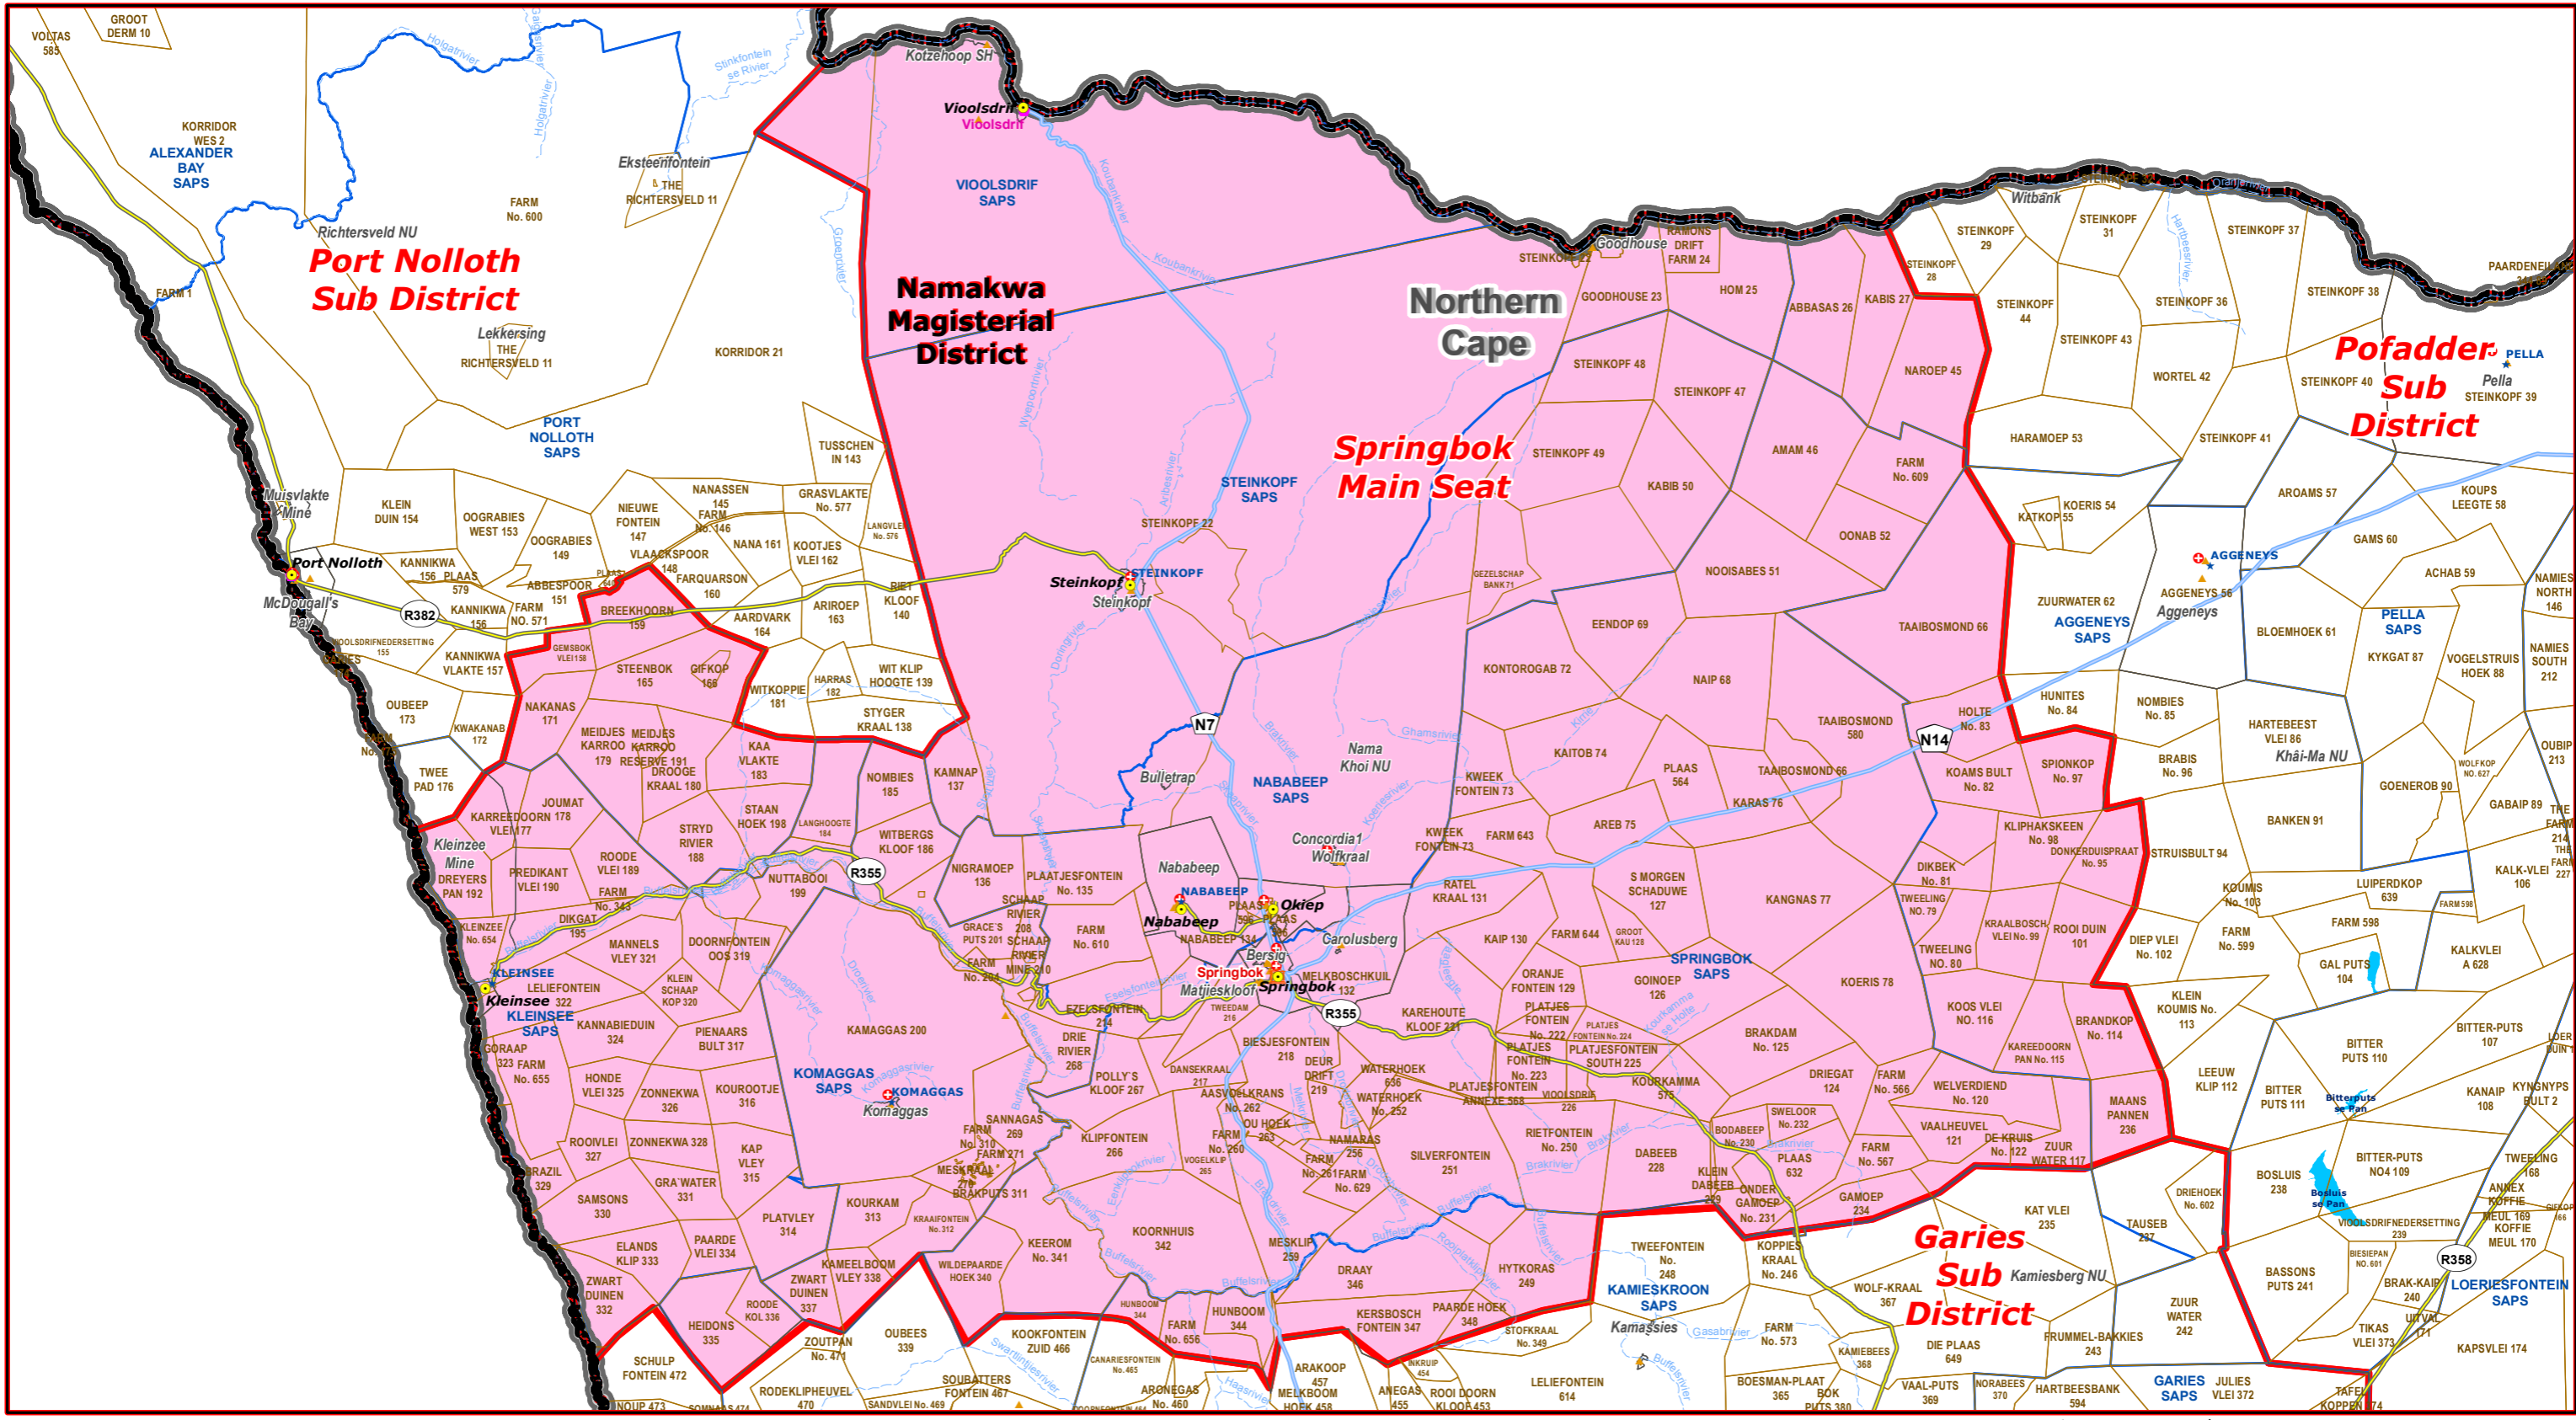

Springbok Main Seat of Namakwa Magisterial District

- Legend**
- Main Town
 - Main Courts
 - ★ Place of Sitting
 - ★ Police Stations & Facilities
 - ▲ Schools
 - Health Facilities
 - ~ Rivers
 - == National Roads
 - == Main Roads
 - ~ Railways
 - Provinces
 - Proposed Magisterial District
 - Proposed Seat / Sub District
 - Traditional Councils
 - Dams

Proposed Main Seat / Sub District within the Proposed Magisterial District

DATA SUPPLIED BY:

- Statistics South Africa
- Department of Water Affairs & Forestry
- Department of Provincial & Local Government
- Department of Health
- Department of Safety & Security
- Department of Education
- Department of Transport