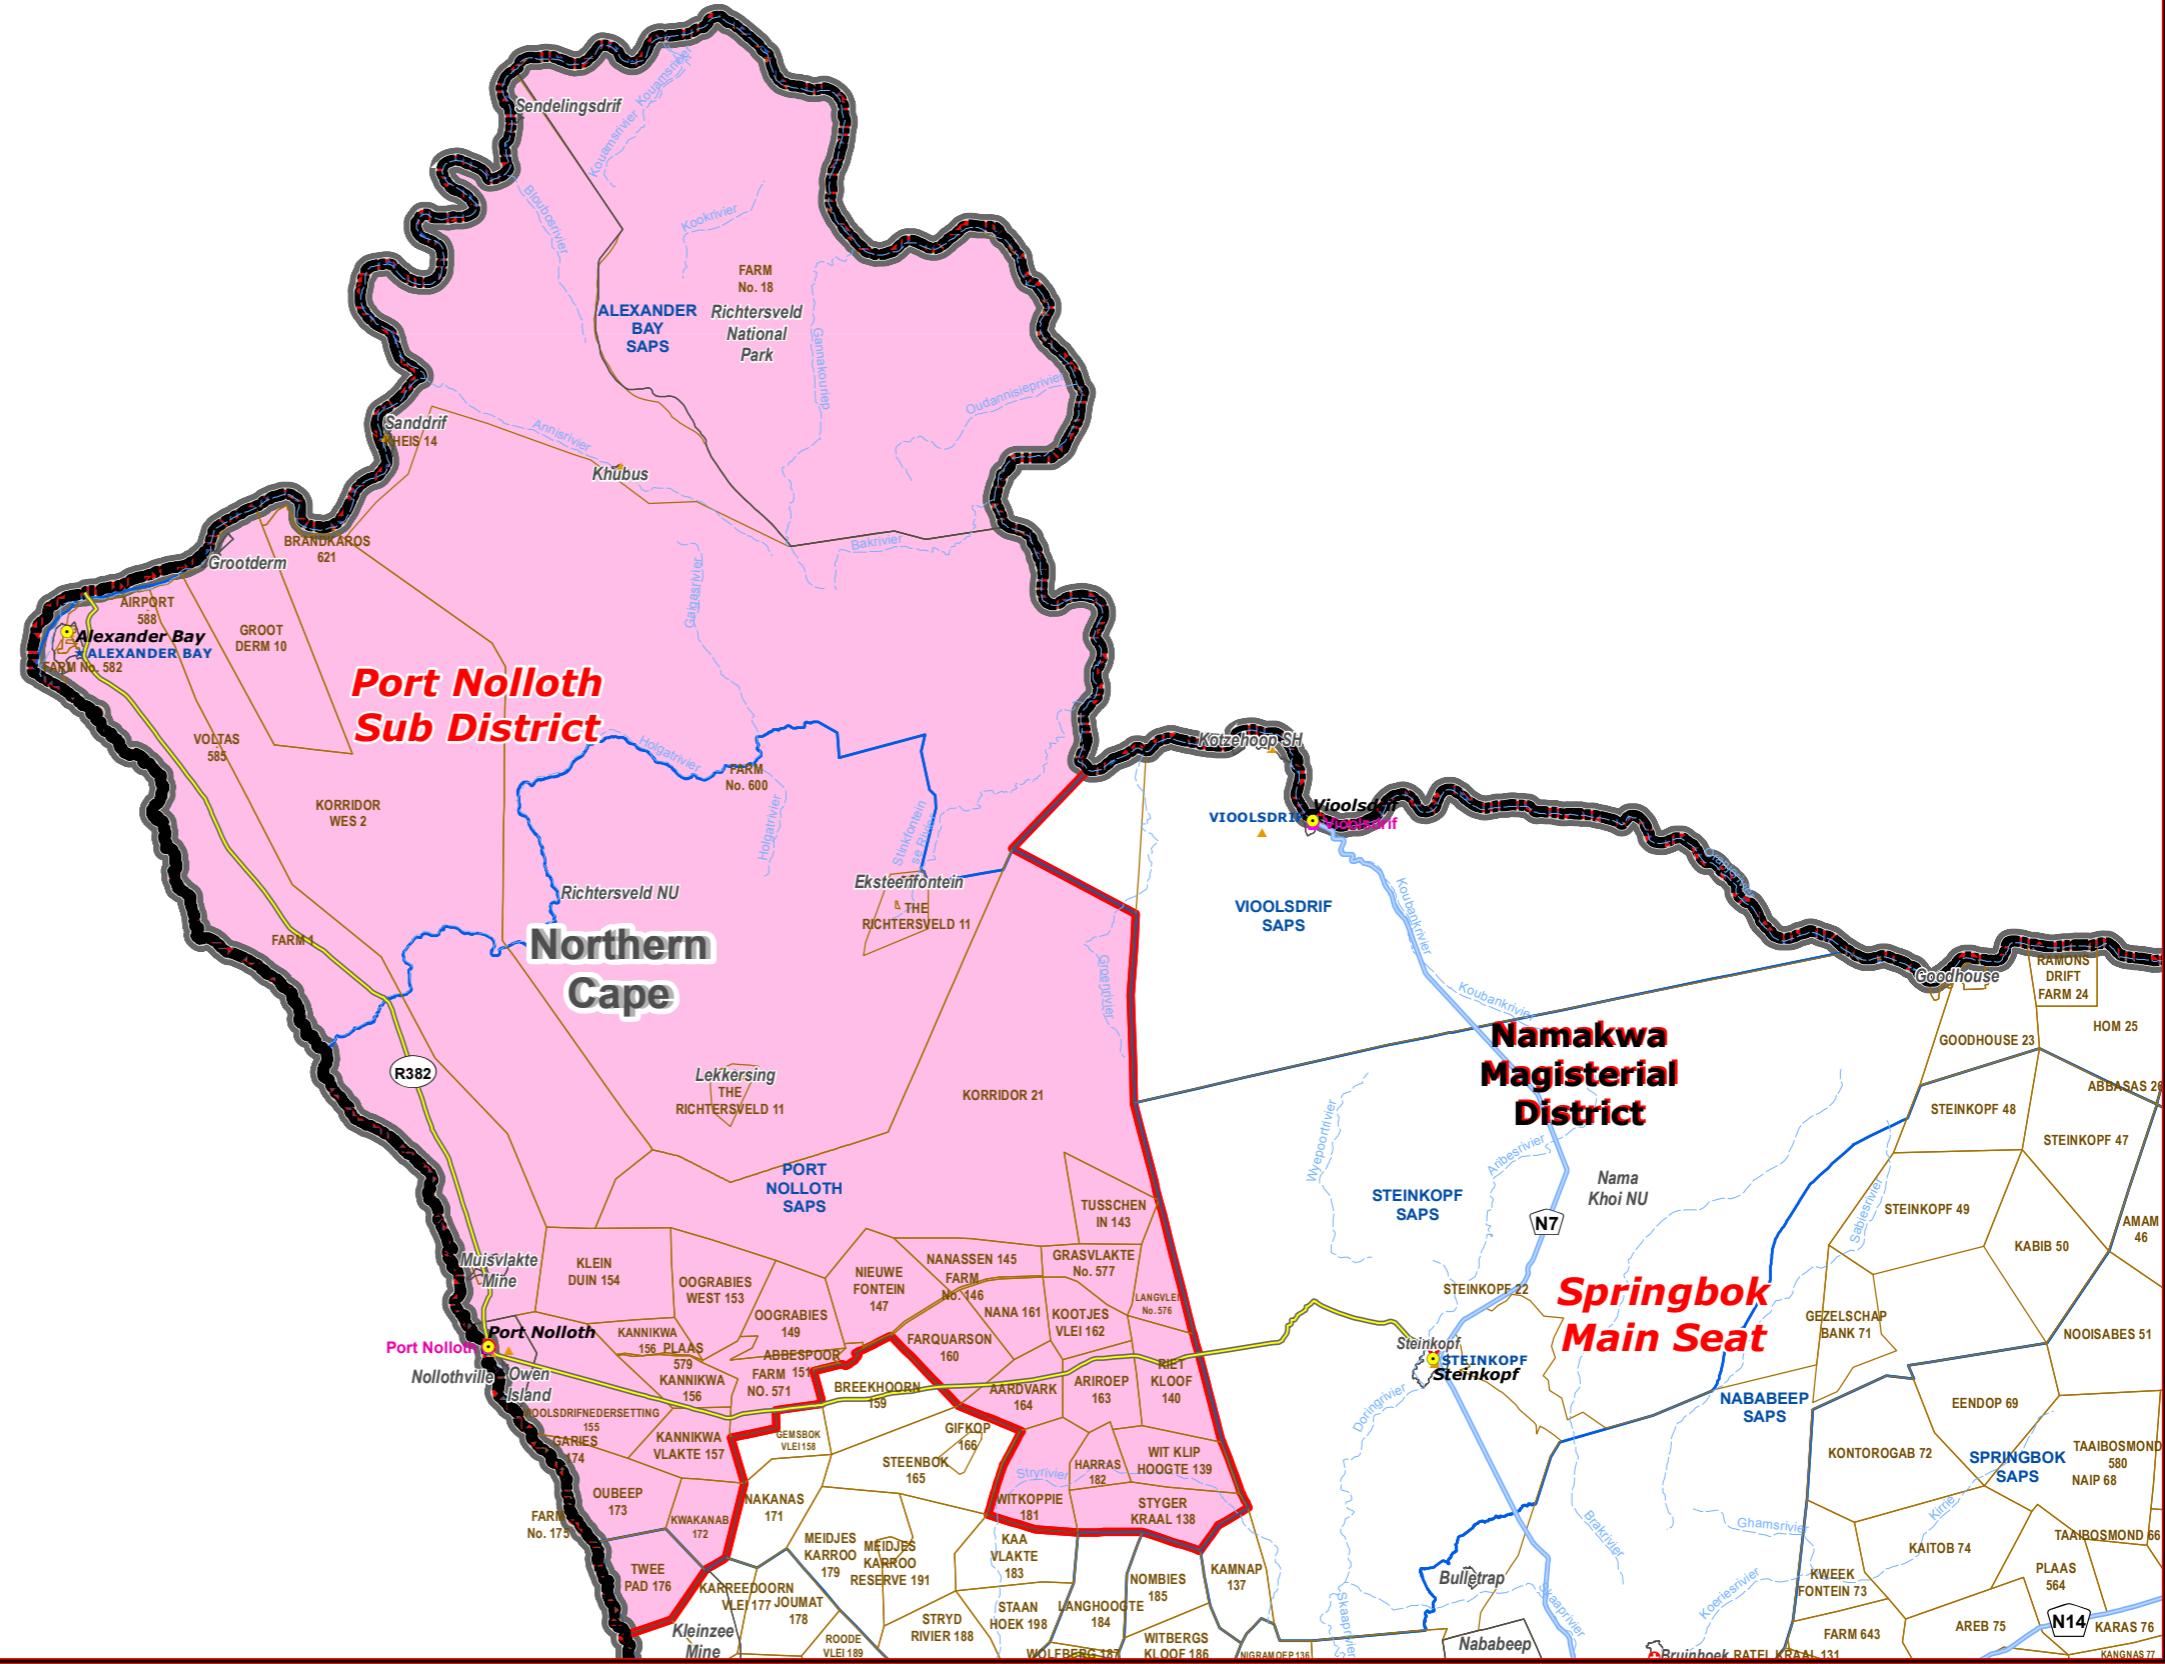

Port Nolloth Sub District of Namakwa Magisterial District

- Legend**
- Main Town
 - Main Courts
 - ★ Place of Sitting
 - ★ Police Stations & Facilities
 - ▲ Schools
 - ⊕ Health Facilities
 - ~ Rivers
 - ~ National Roads
 - ~ Main Roads
 - ~ Railways
 - Provinces
 - Proposed Magisterial District
 - Proposed Seat / Sub District
 - Traditional Councils
 - Dams

Proposed Main Seat / Sub District within the Proposed Magisterial District

DATA SUPPLIED BY:

- Statistics South Africa
- Department of Water Affairs & Forestry
- Department of Provincial & Local Government
- Department of Health
- Department of Safety & Security
- Department of Education
- Department of Transport