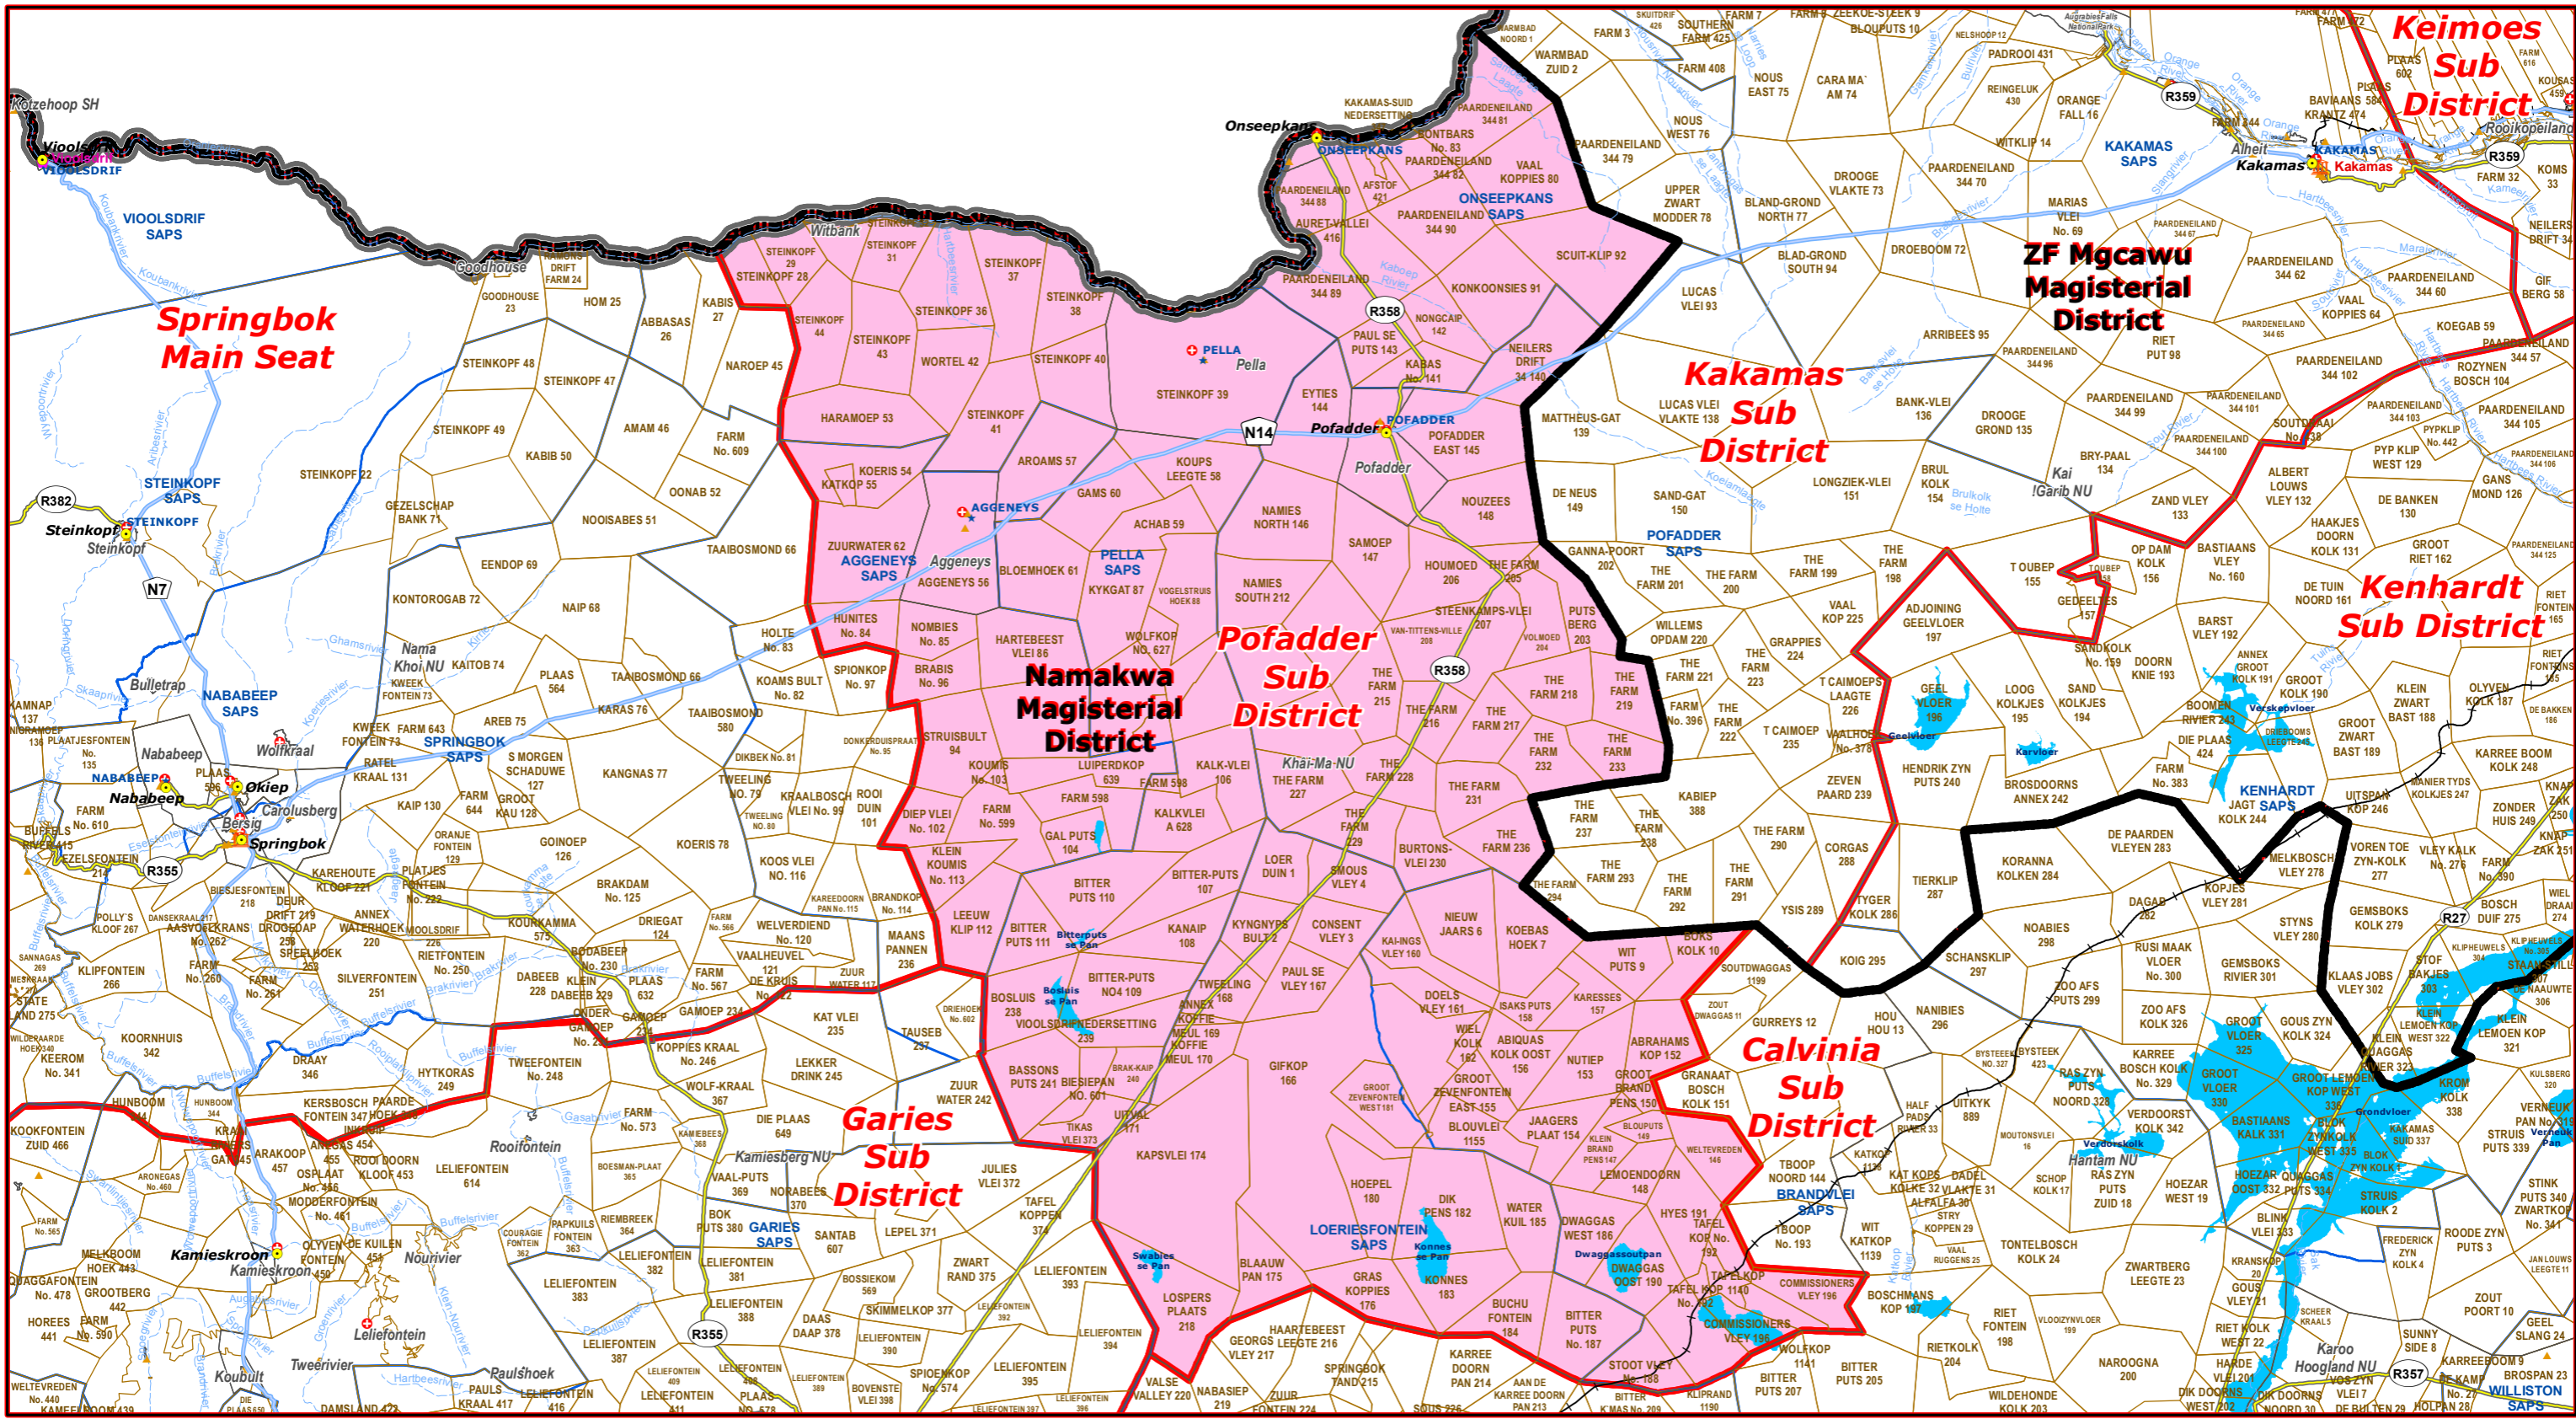

Pofadder Sub District of Namakwa Magisterial District

- Legend**
- Main Town
 - Main Courts
 - ★ Place of Sitting
 - ★ Police Stations & Facilities
 - ★ Schools
 - Health Facilities
 - Rivers
 - National Roads
 - Main Roads
 - Railways
 - Provinces
 - Proposed Magisterial District
 - Proposed Seat / Sub District
 - Traditional Councils
 - Dams

Proposed Main Seat / Sub District within the Proposed Magisterial District

DATA SUPPLIED BY:

- Statistics South Africa
- Department of Water Affairs & Forestry
- Department of Provincial & Local Government
- Department of Health
- Department of Safety & Security
- Department of Education
- Department of Transport