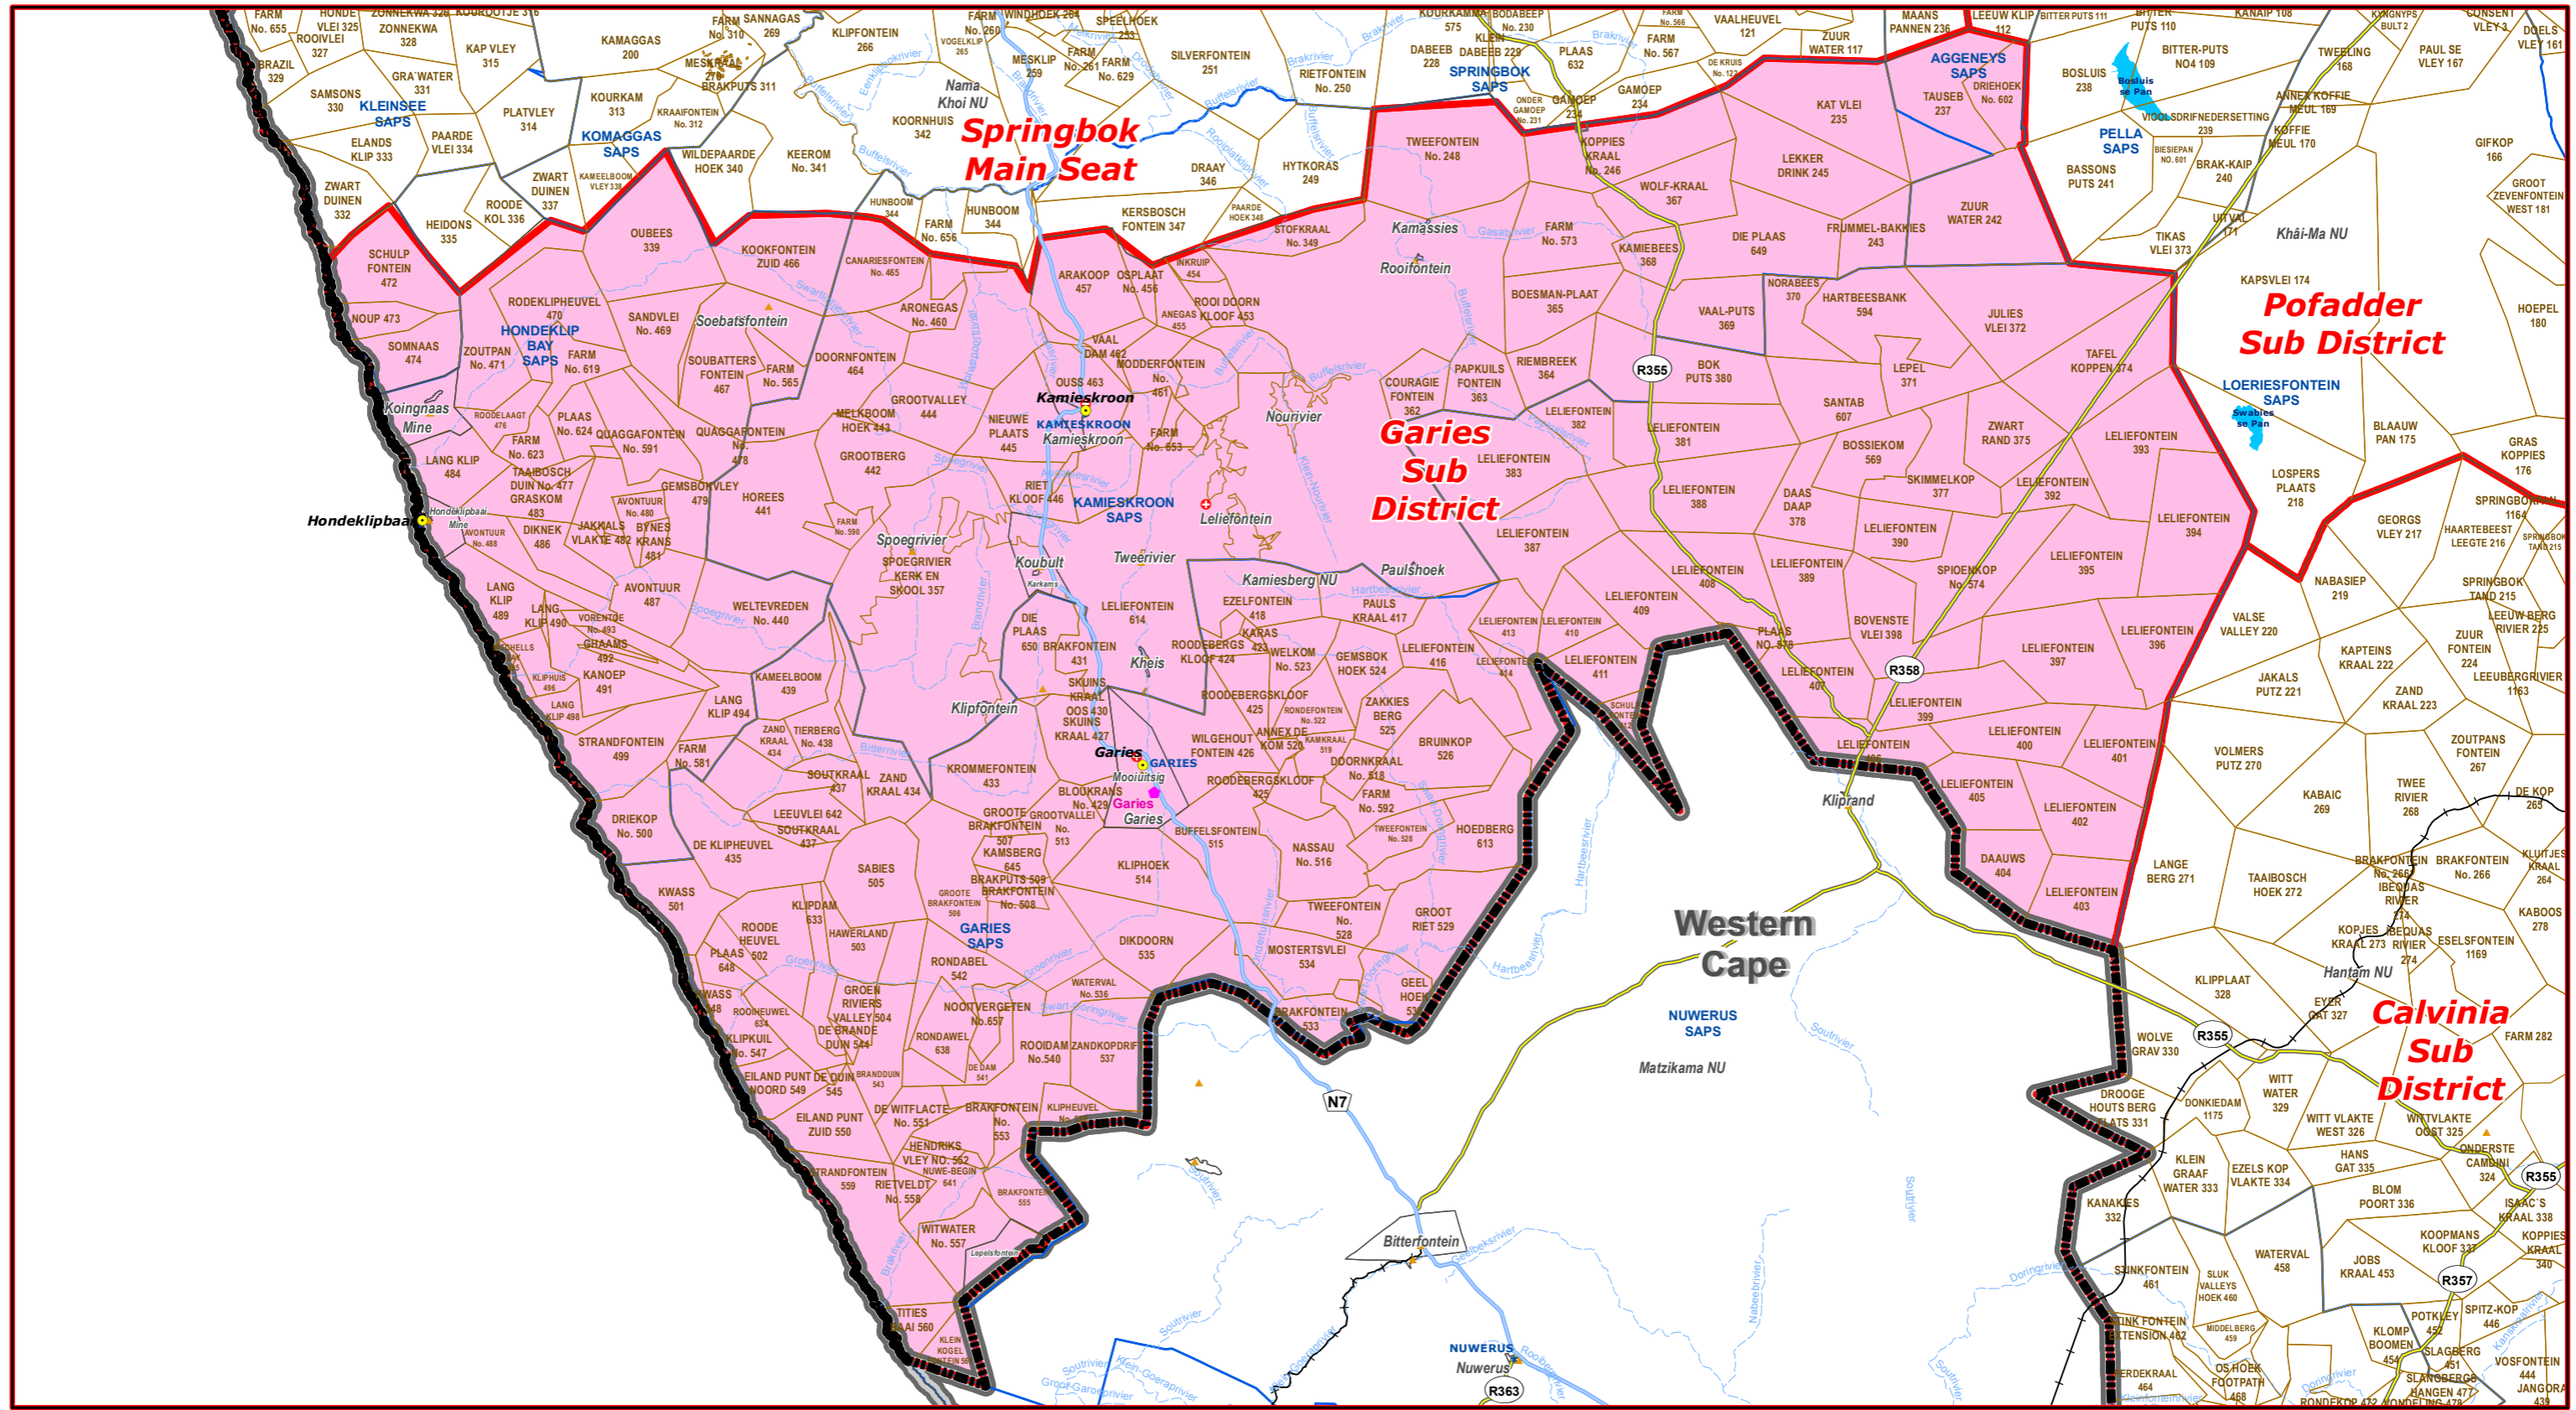

# Garies Sub District of Namakwa Magisterial District

- Legend**
- Main Town
  - Main Courts
  - ★ Place of Sitting
  - ★ Police Stations & Facilities
  - ★ Schools
  - Health Facilities
  - Rivers
  - National Roads
  - Main Roads
  - Railways
  - Provinces
  - Proposed Magisterial District
  - Proposed Seat / Sub District
  - Traditional Councils
  - Dams

## Proposed Main Seat / Sub District within the Proposed Magisterial District

DATA SUPPLIED BY:  
 Statistics South Africa  
 Department of Water Affairs & Forestry  
 Department of Provincial & Local Government  
 Department of Health  
 Department of Safety & Security  
 Department of Education  
 Department of Transport