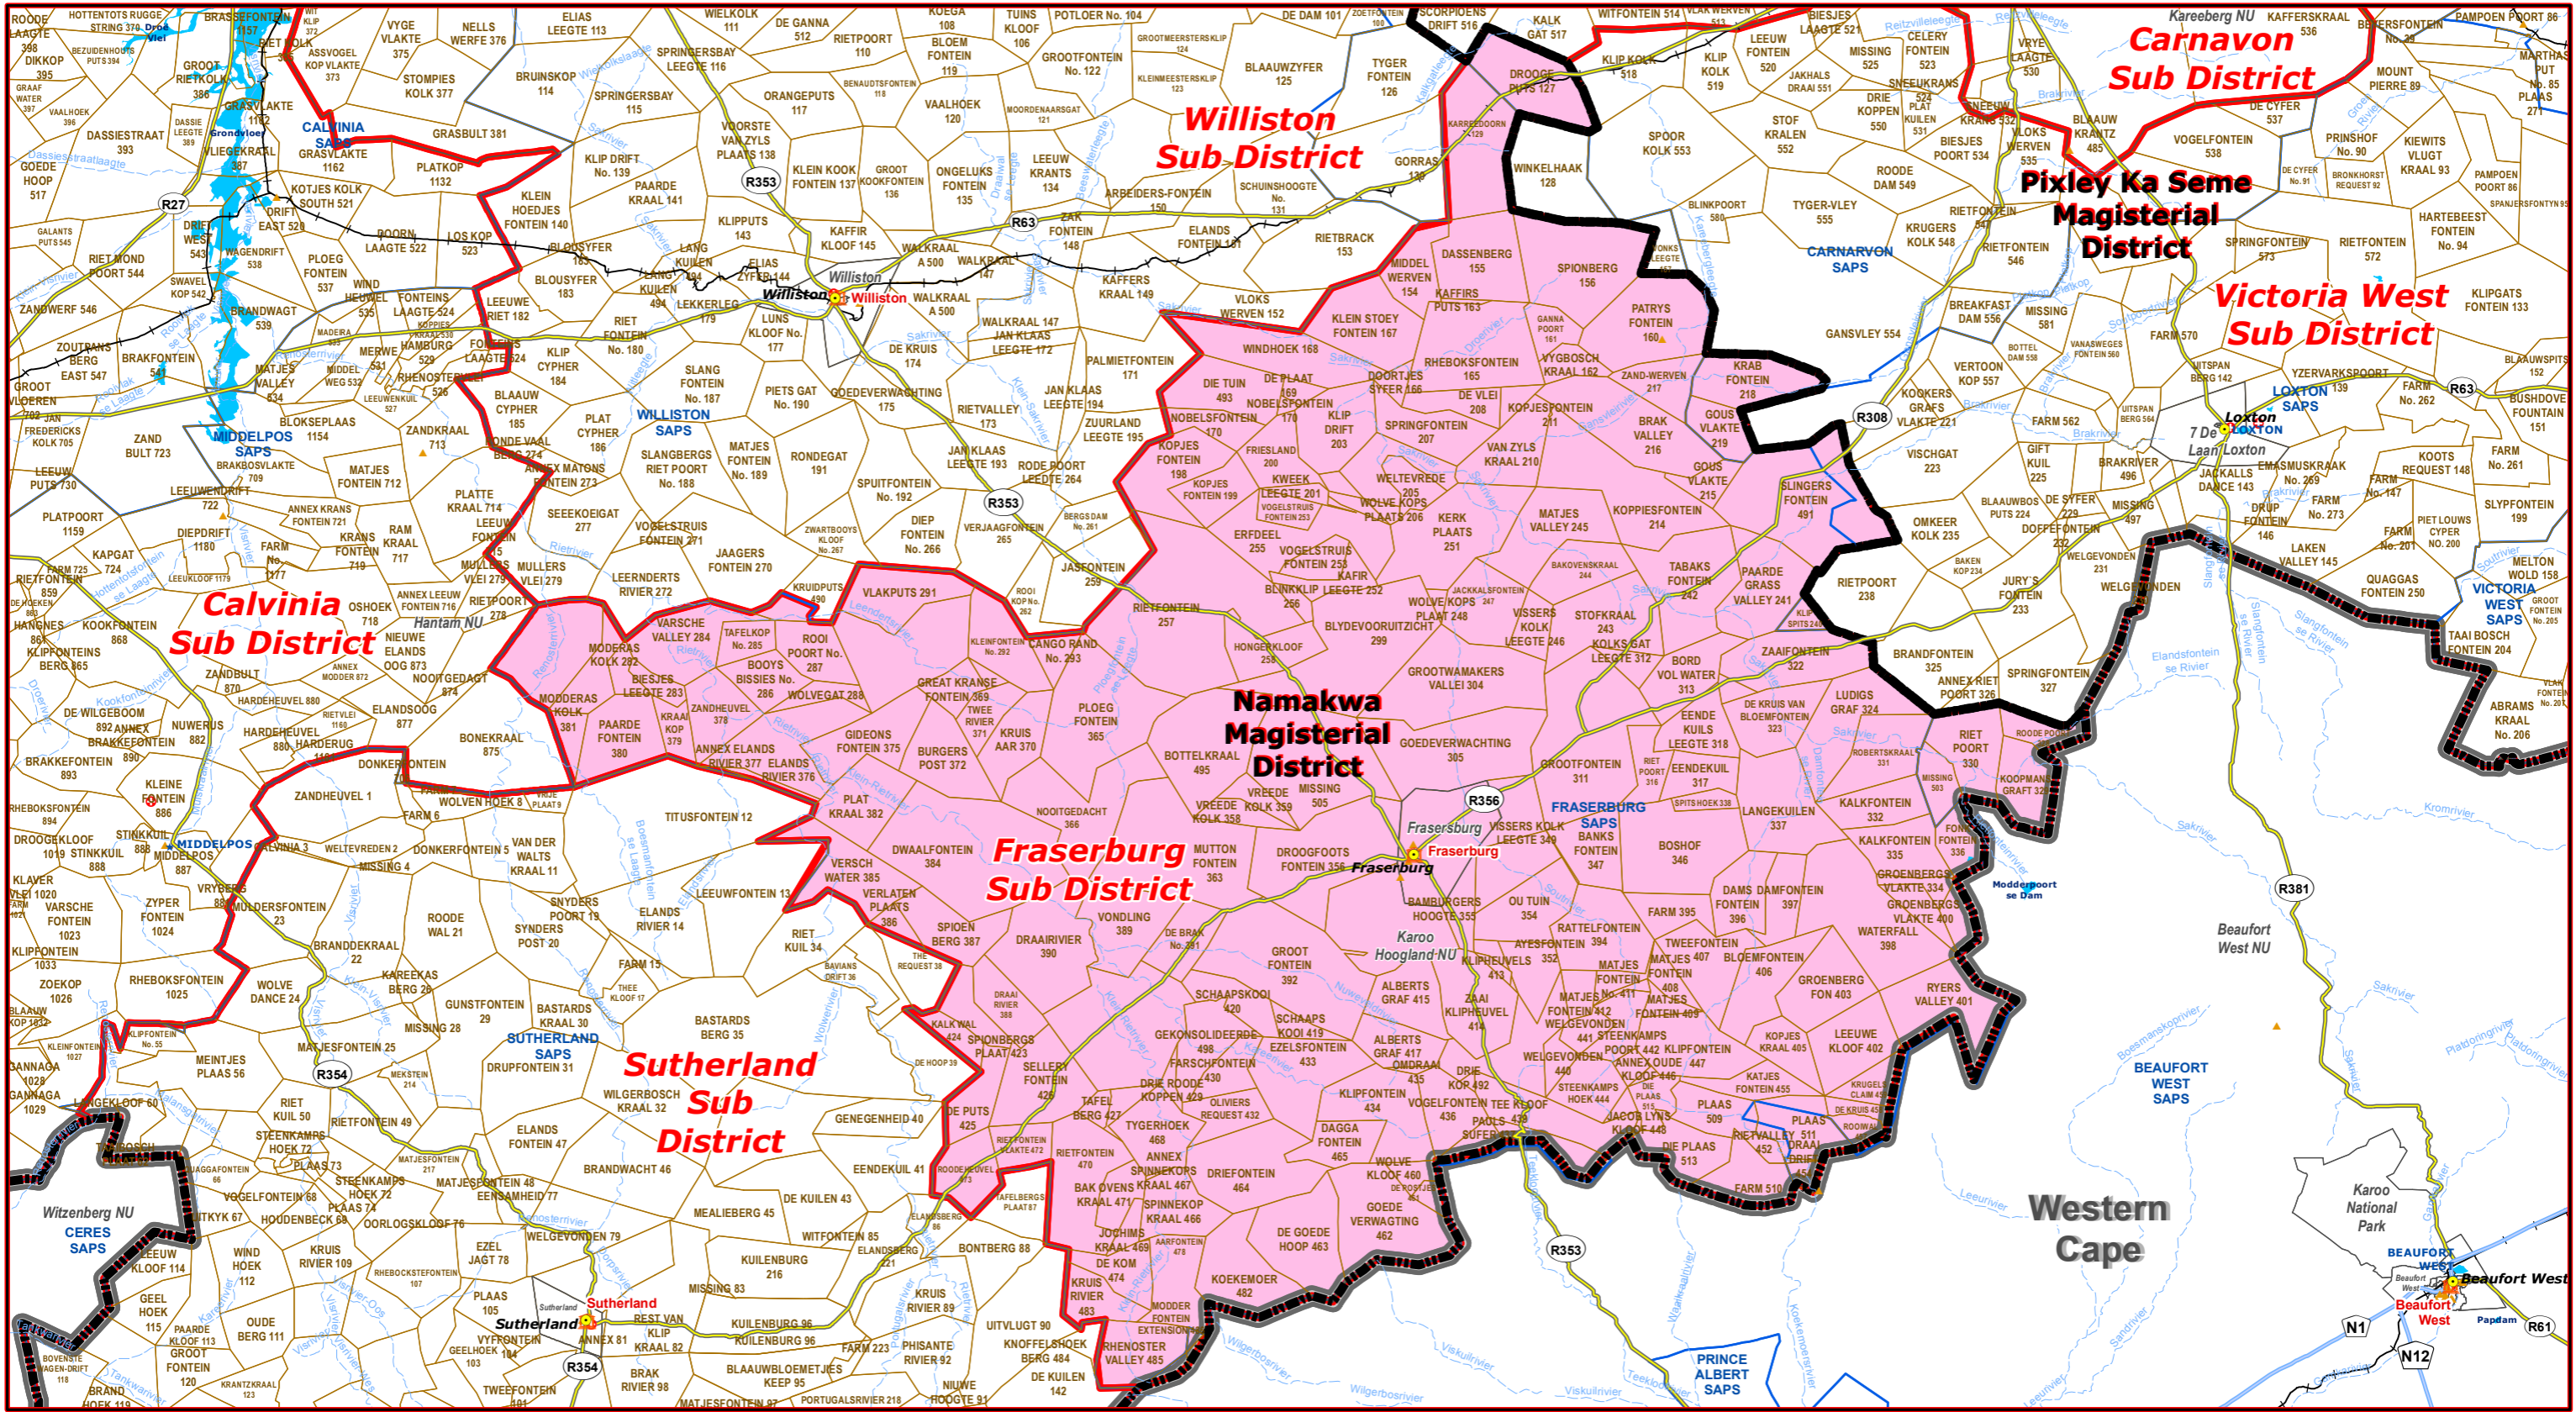

Fraserburg Sub District of Namakwa Magisterial District

- Legend**
- Main Town
 - Main Courts
 - ★ Place of Sitting
 - ★ Police Stations & Facilities
 - ★ Schools
 - Health Facilities
 - Rivers
 - National Roads
 - Main Roads
 - Railways
 - Provinces
 - Proposed Magisterial District
 - Proposed Seat / Sub District
 - Traditional Councils
 - Dams

Proposed Main Seat / Sub District within the Proposed Magisterial District

- DATA SUPPLIED BY:**
- Statistics South Africa
 - Department of Water Affairs & Forestry
 - Department of Provincial & Local Government
 - Department of Health
 - Department of Safety & Security
 - Department of Education
 - Department of Transport