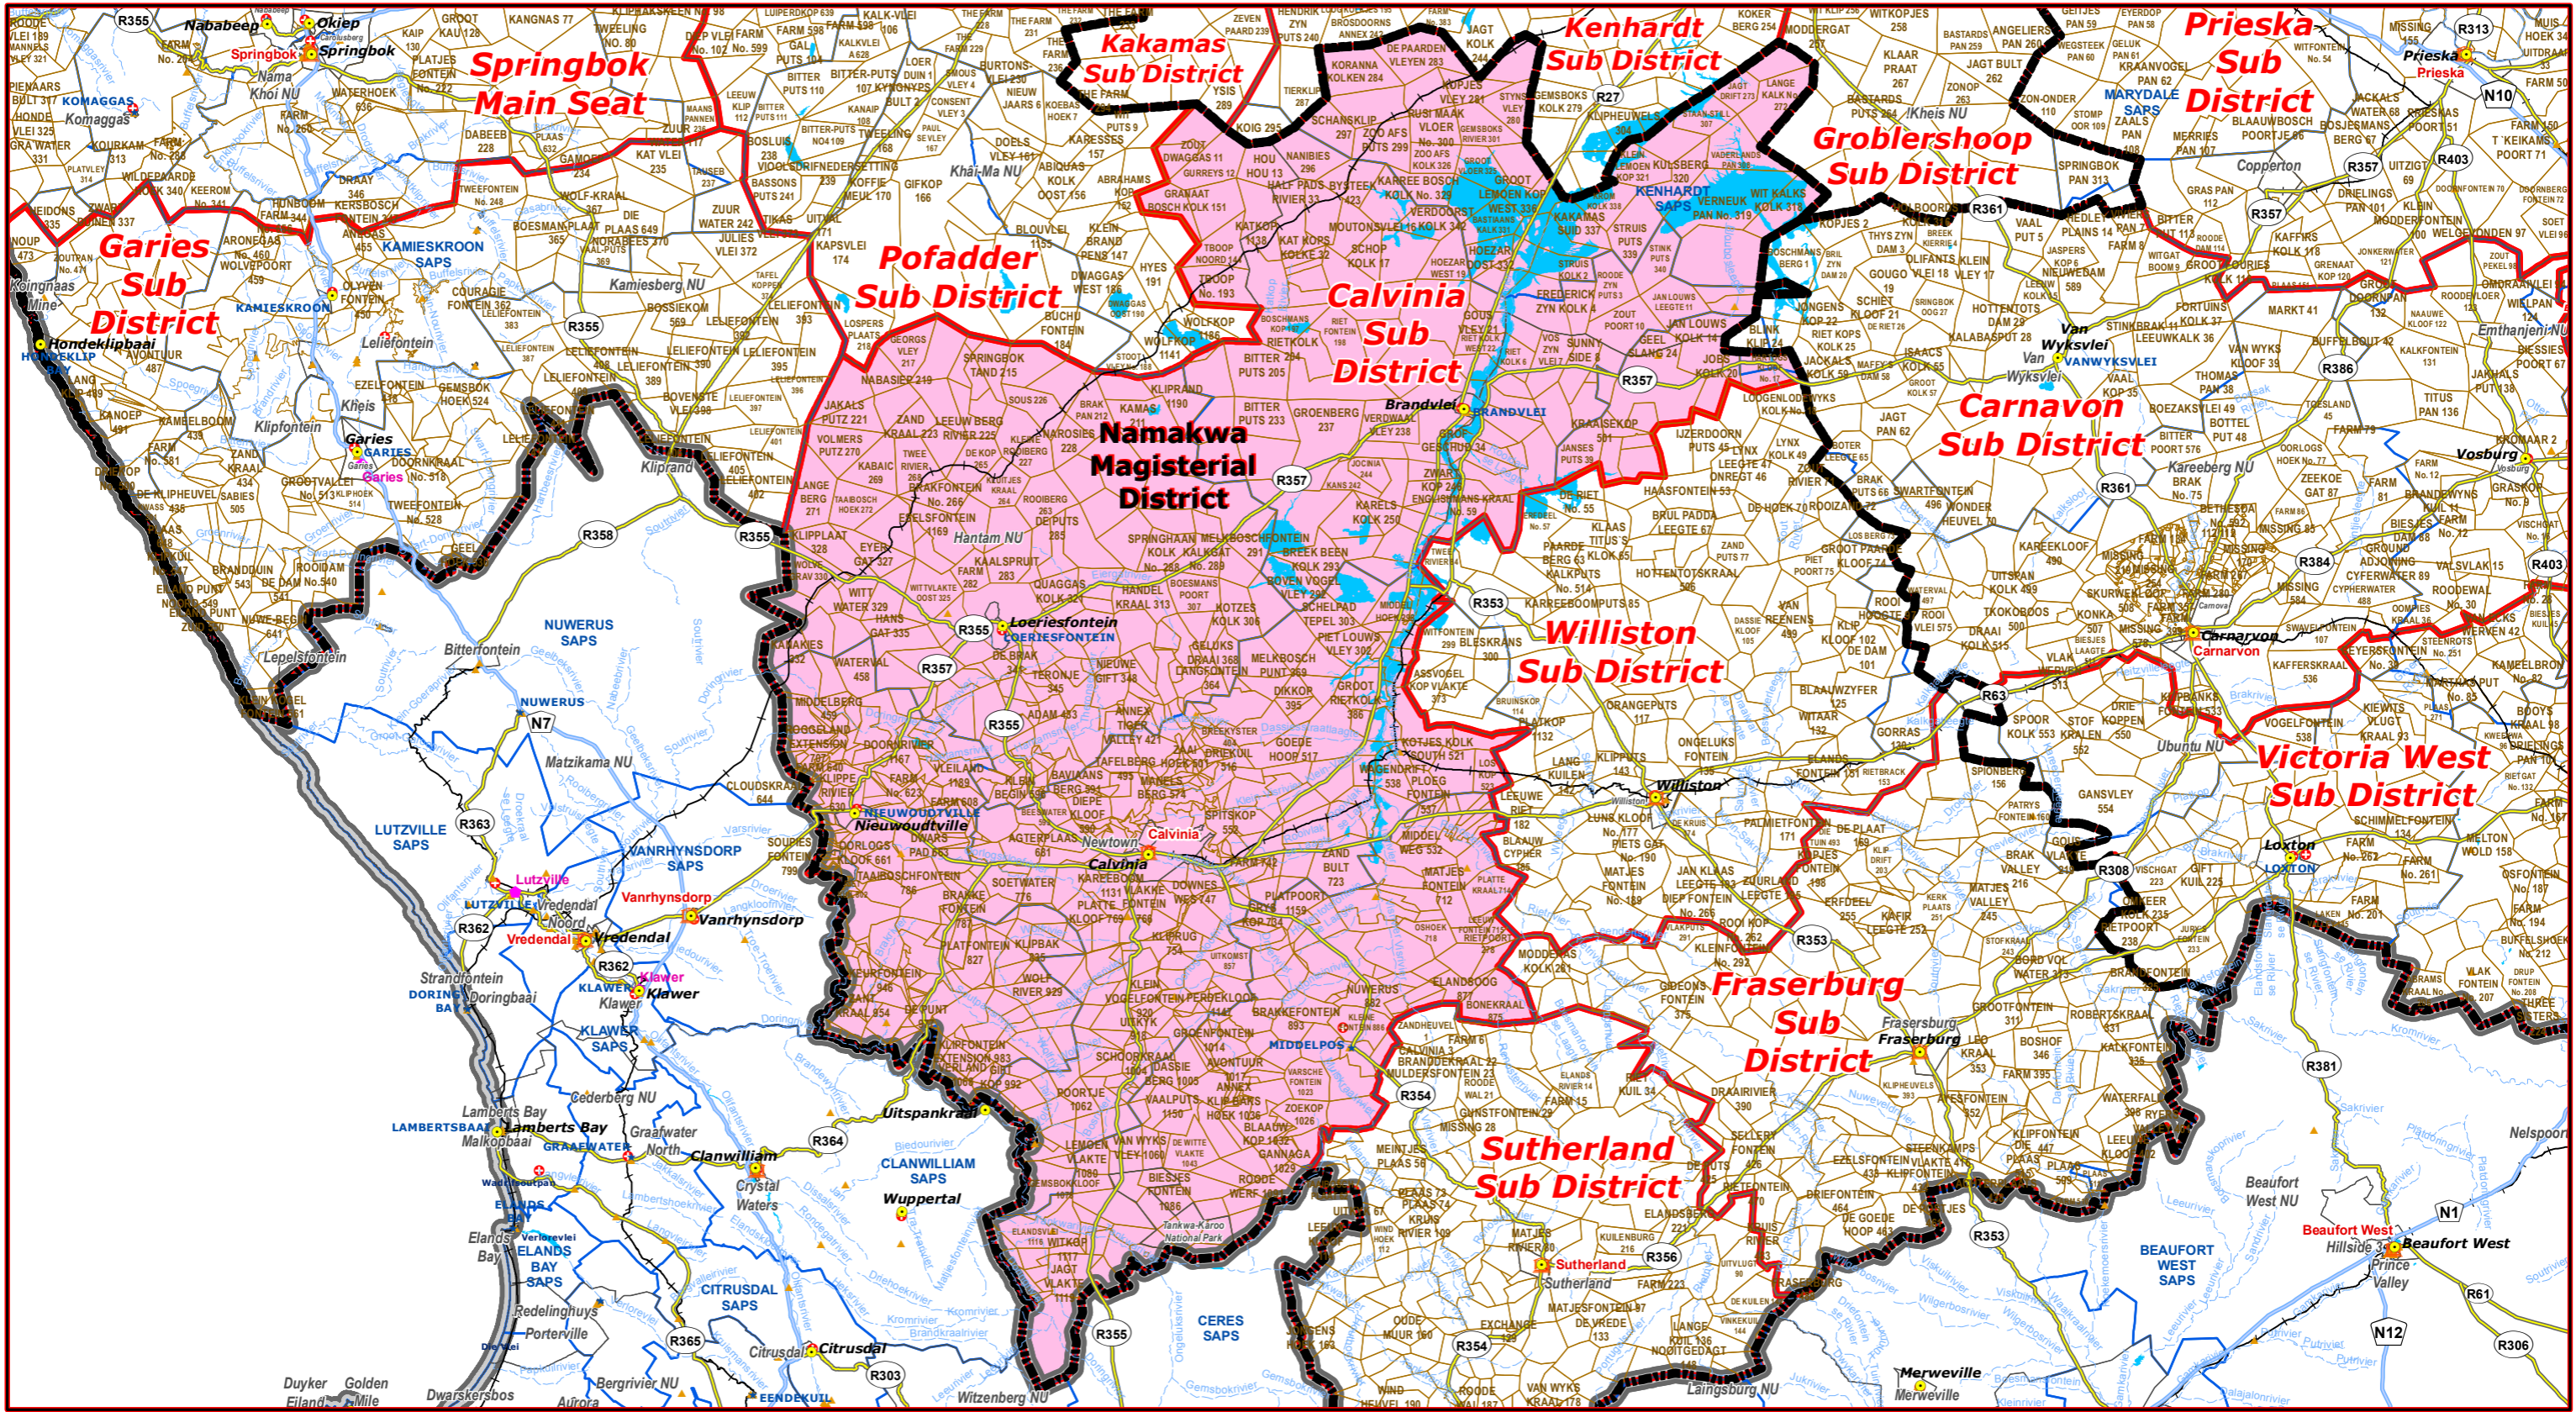

Calvinia Sub District of Namakwa Magisterial District

- Legend**
- Main Town
 - Main Courts
 - Place of Sitting
 - Police Stations & Facilities
 - Schools
 - Health Facilities
 - Rivers
 - National Roads
 - Main Roads
 - Railways
 - Provinces
 - Proposed Magisterial District
 - Proposed Seat / Sub District
 - Traditional Councils
 - Dams

Proposed Main Seat / Sub District within the Proposed Magisterial District

DATA SUPPLIED BY:

- Statistics South Africa
- Department of Water Affairs & Forestry
- Department of Provincial & Local Government
- Department of Health
- Department of Safety & Security
- Department of Education
- Department of Transport