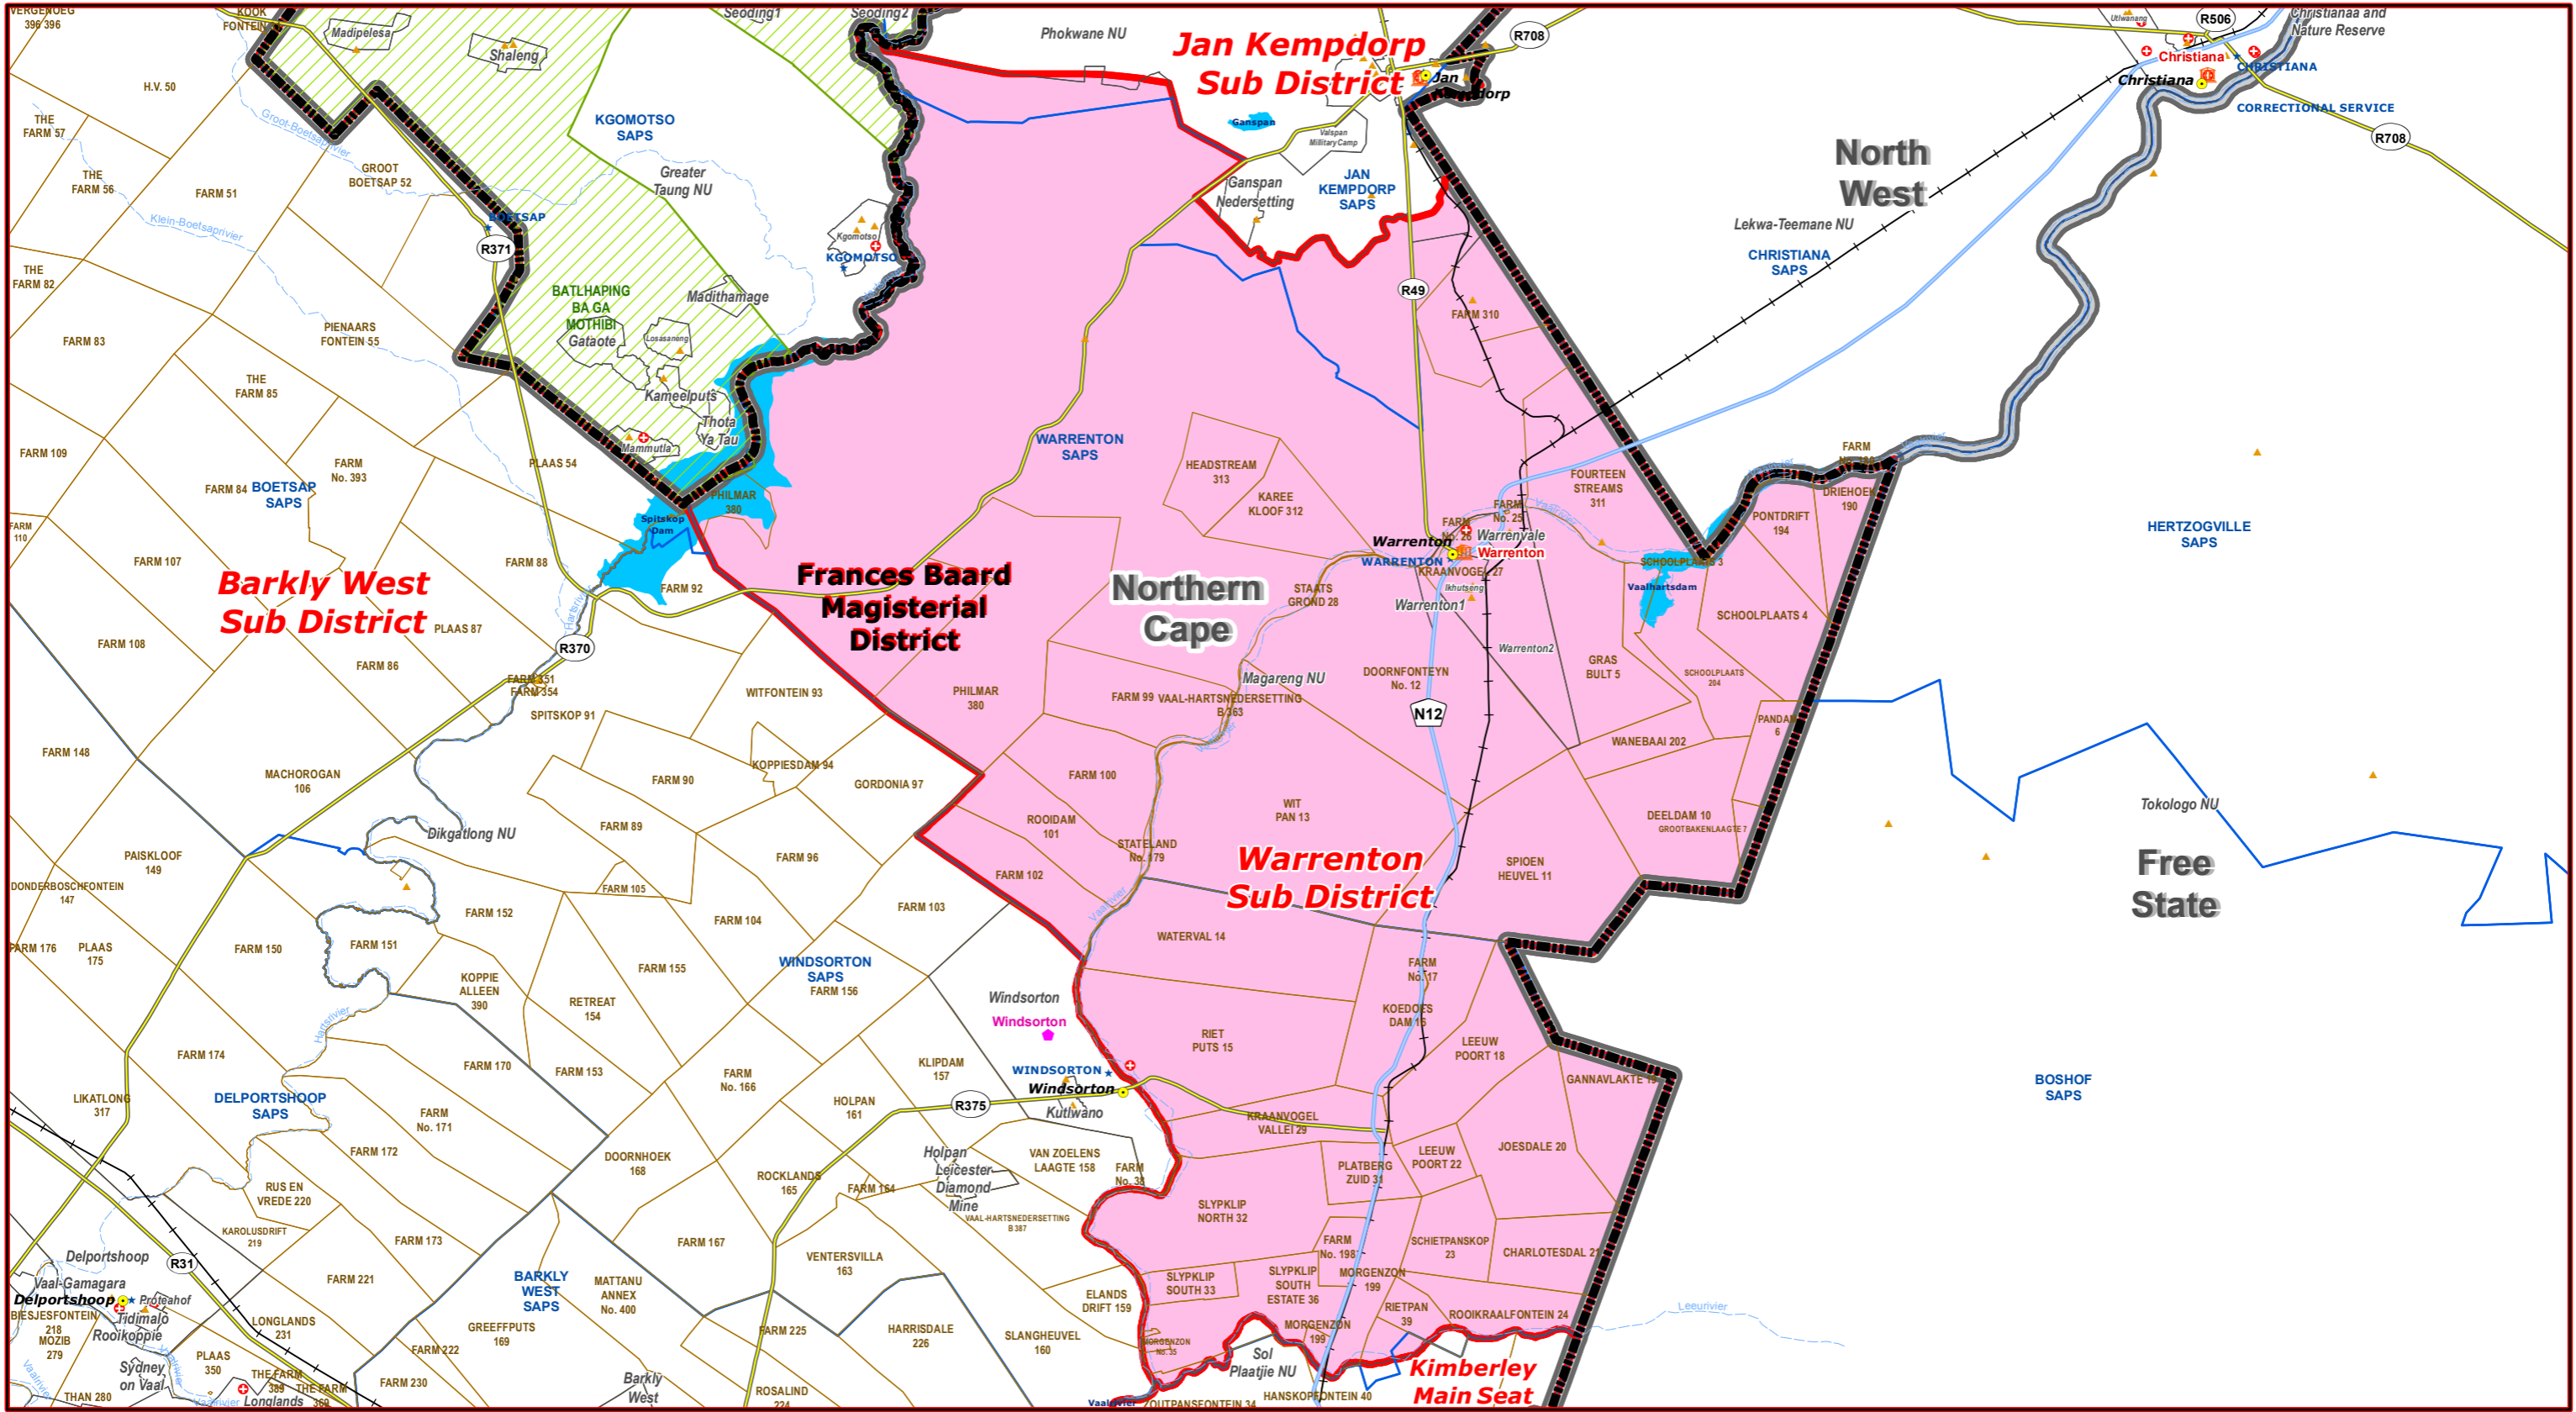

Warrenton Sub District of Frances Baard Magisterial District

- Legend**
- Main Town
 - Main Courts
 - ★ Place of Sitting
 - ★ Police Stations & Facilities
 - ★ Schools
 - ⊕ Health Facilities
 - Rivers
 - National Roads
 - Main Roads
 - Railways
 - Provinces
 - Proposed Magisterial District
 - Proposed Seat / Sub District
 - Traditional Councils
 - Dams

Proposed Main Seat / Sub District within the Proposed Magisterial District

DATA SUPPLIED BY:
 Statistics South Africa
 Department of Water Affairs & Forestry
 Department of Provincial & Local Government
 Department of Health
 Department of Safety & Security
 Department of Education
 Department of Transport