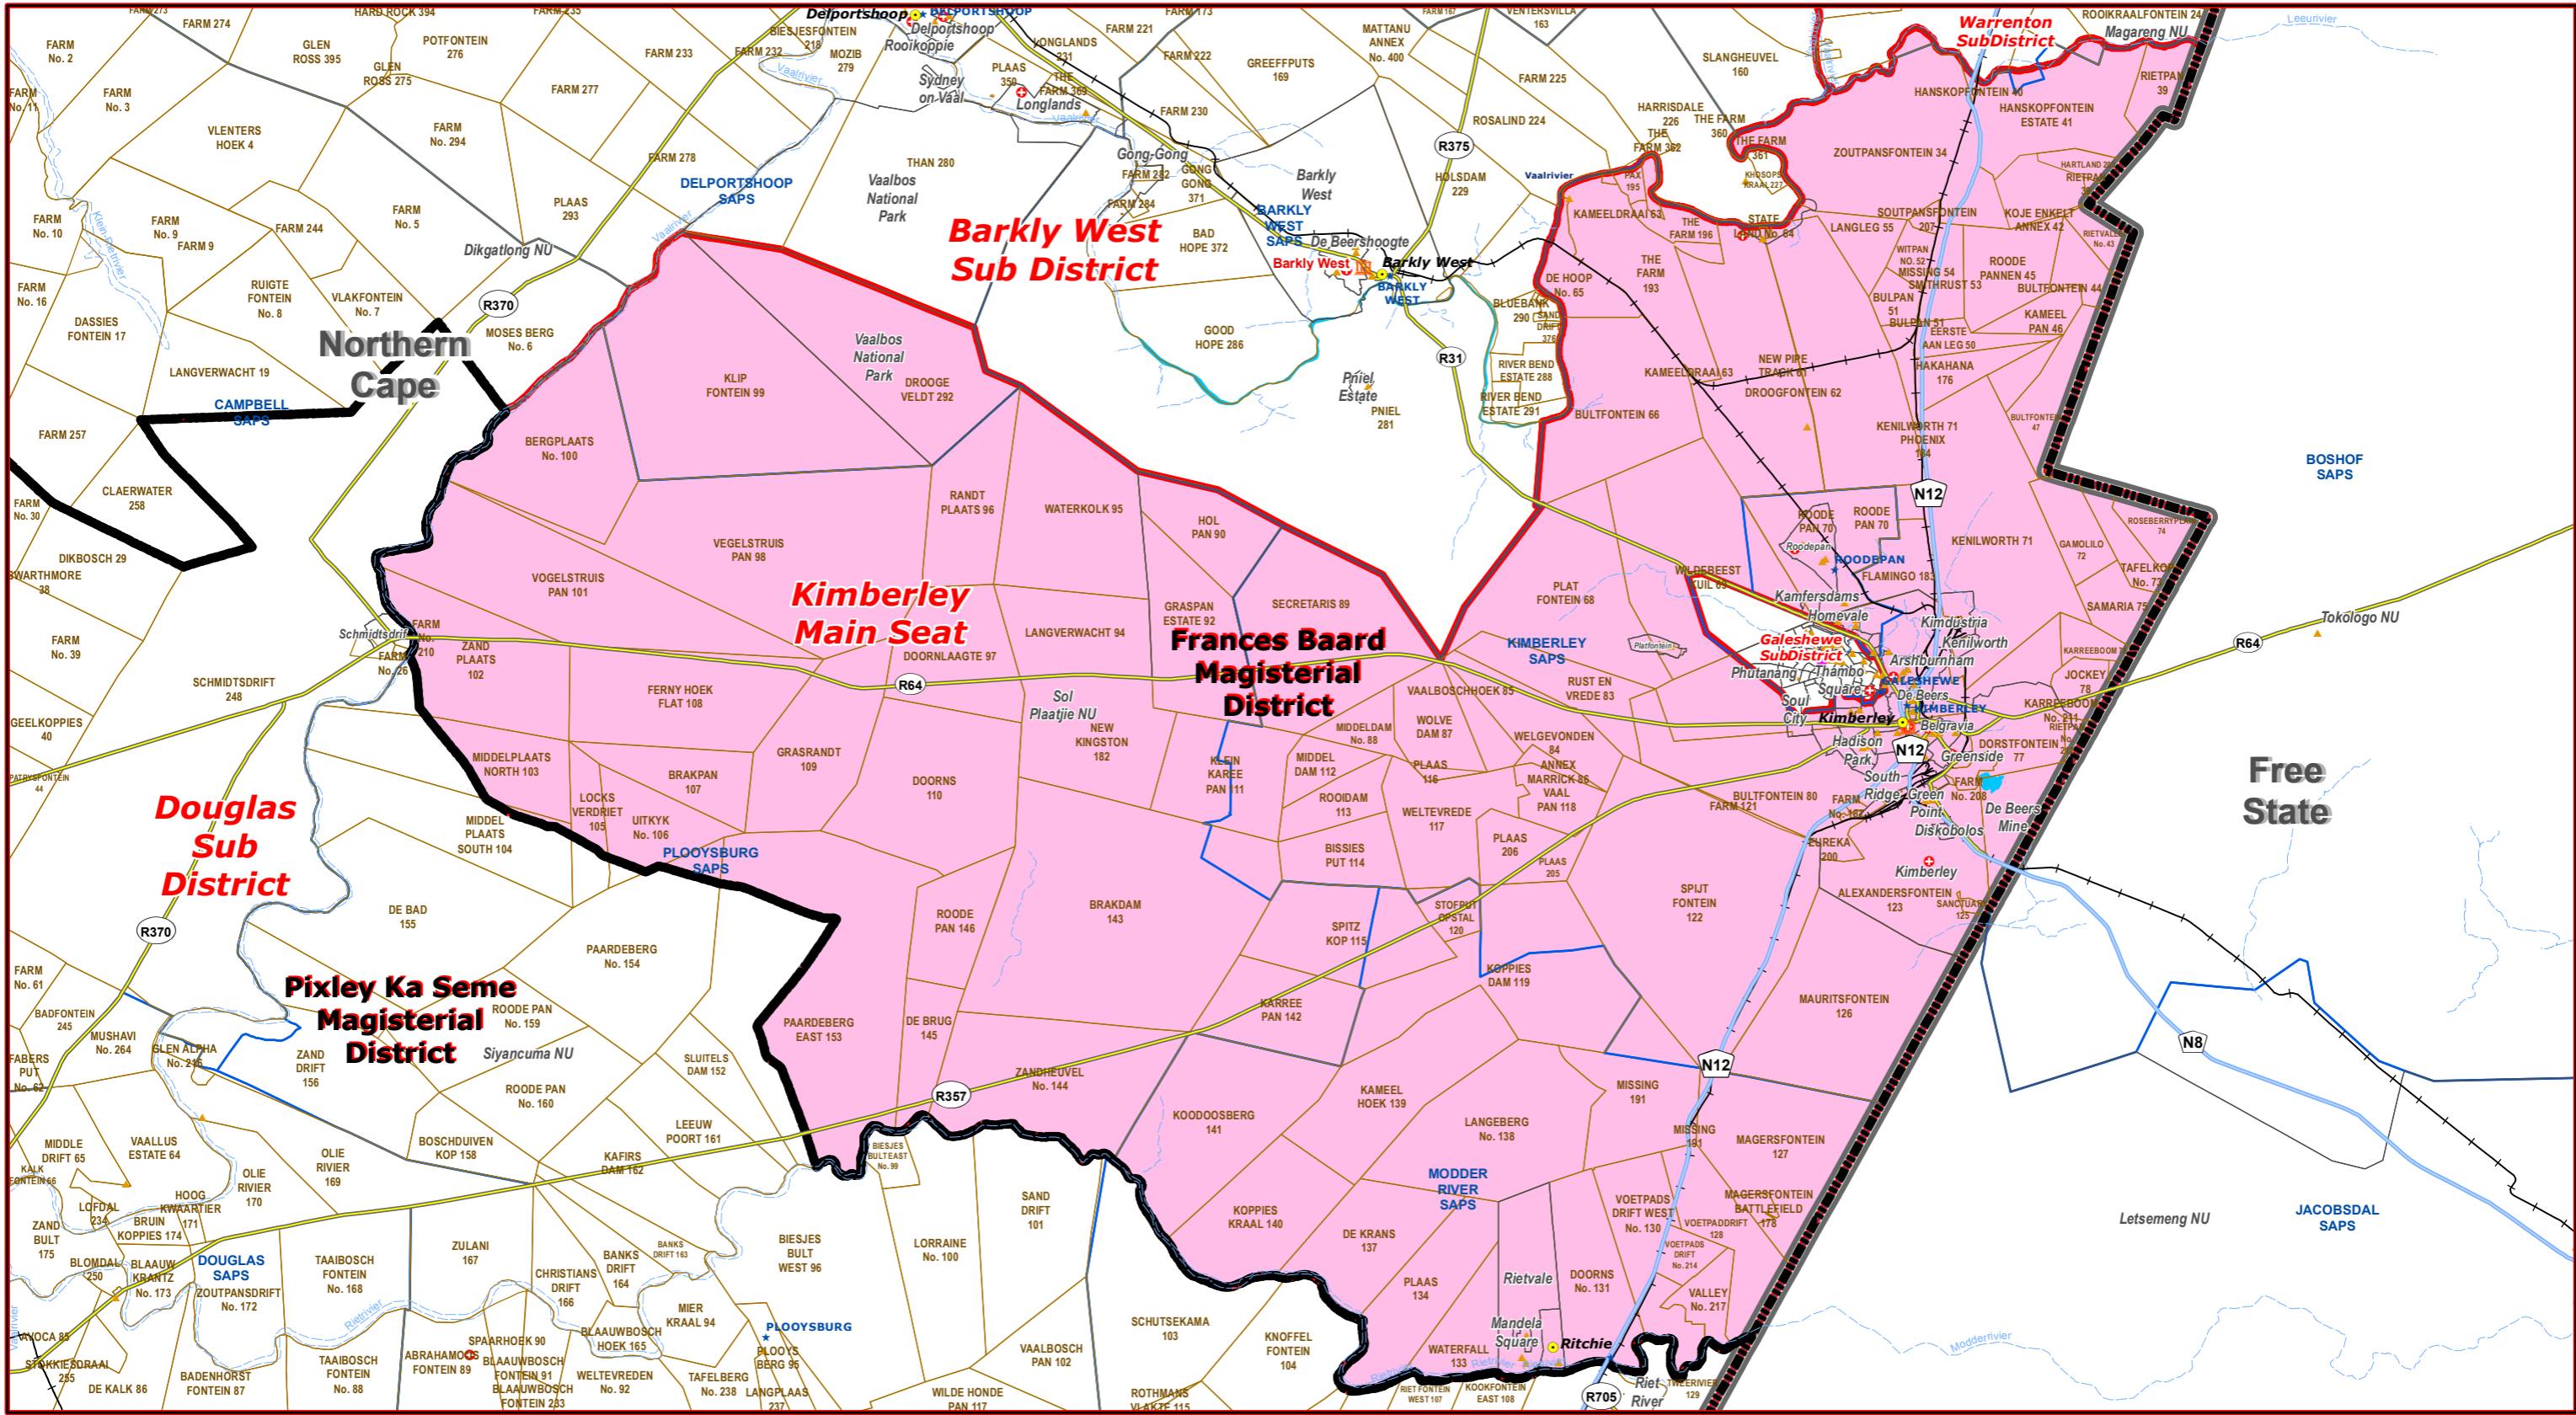

# Kimberley Main Seat of Frances Baard Magisterial District

- Legend**
- Main Town
  - Main Courts
  - Place of Sitting
  - ★ Police Stations & Facilities
  - ★ Schools
  - Health Facilities
  - ~ Rivers
  - National Roads
  - Main Roads
  - Railways
  - Provinces
  - Proposed Magisterial District
  - Proposed Seat / Sub District
  - Traditional Councils
  - Dams

## Proposed Main Seat / Sub District within the Proposed Magisterial District

**DATA SUPPLIED BY:**

- Statistics South Africa
- Department of Water Affairs & Forestry
- Department of Provincial & Local Government
- Department of Health
- Department of Safety & Security
- Department of Education
- Department of Transport