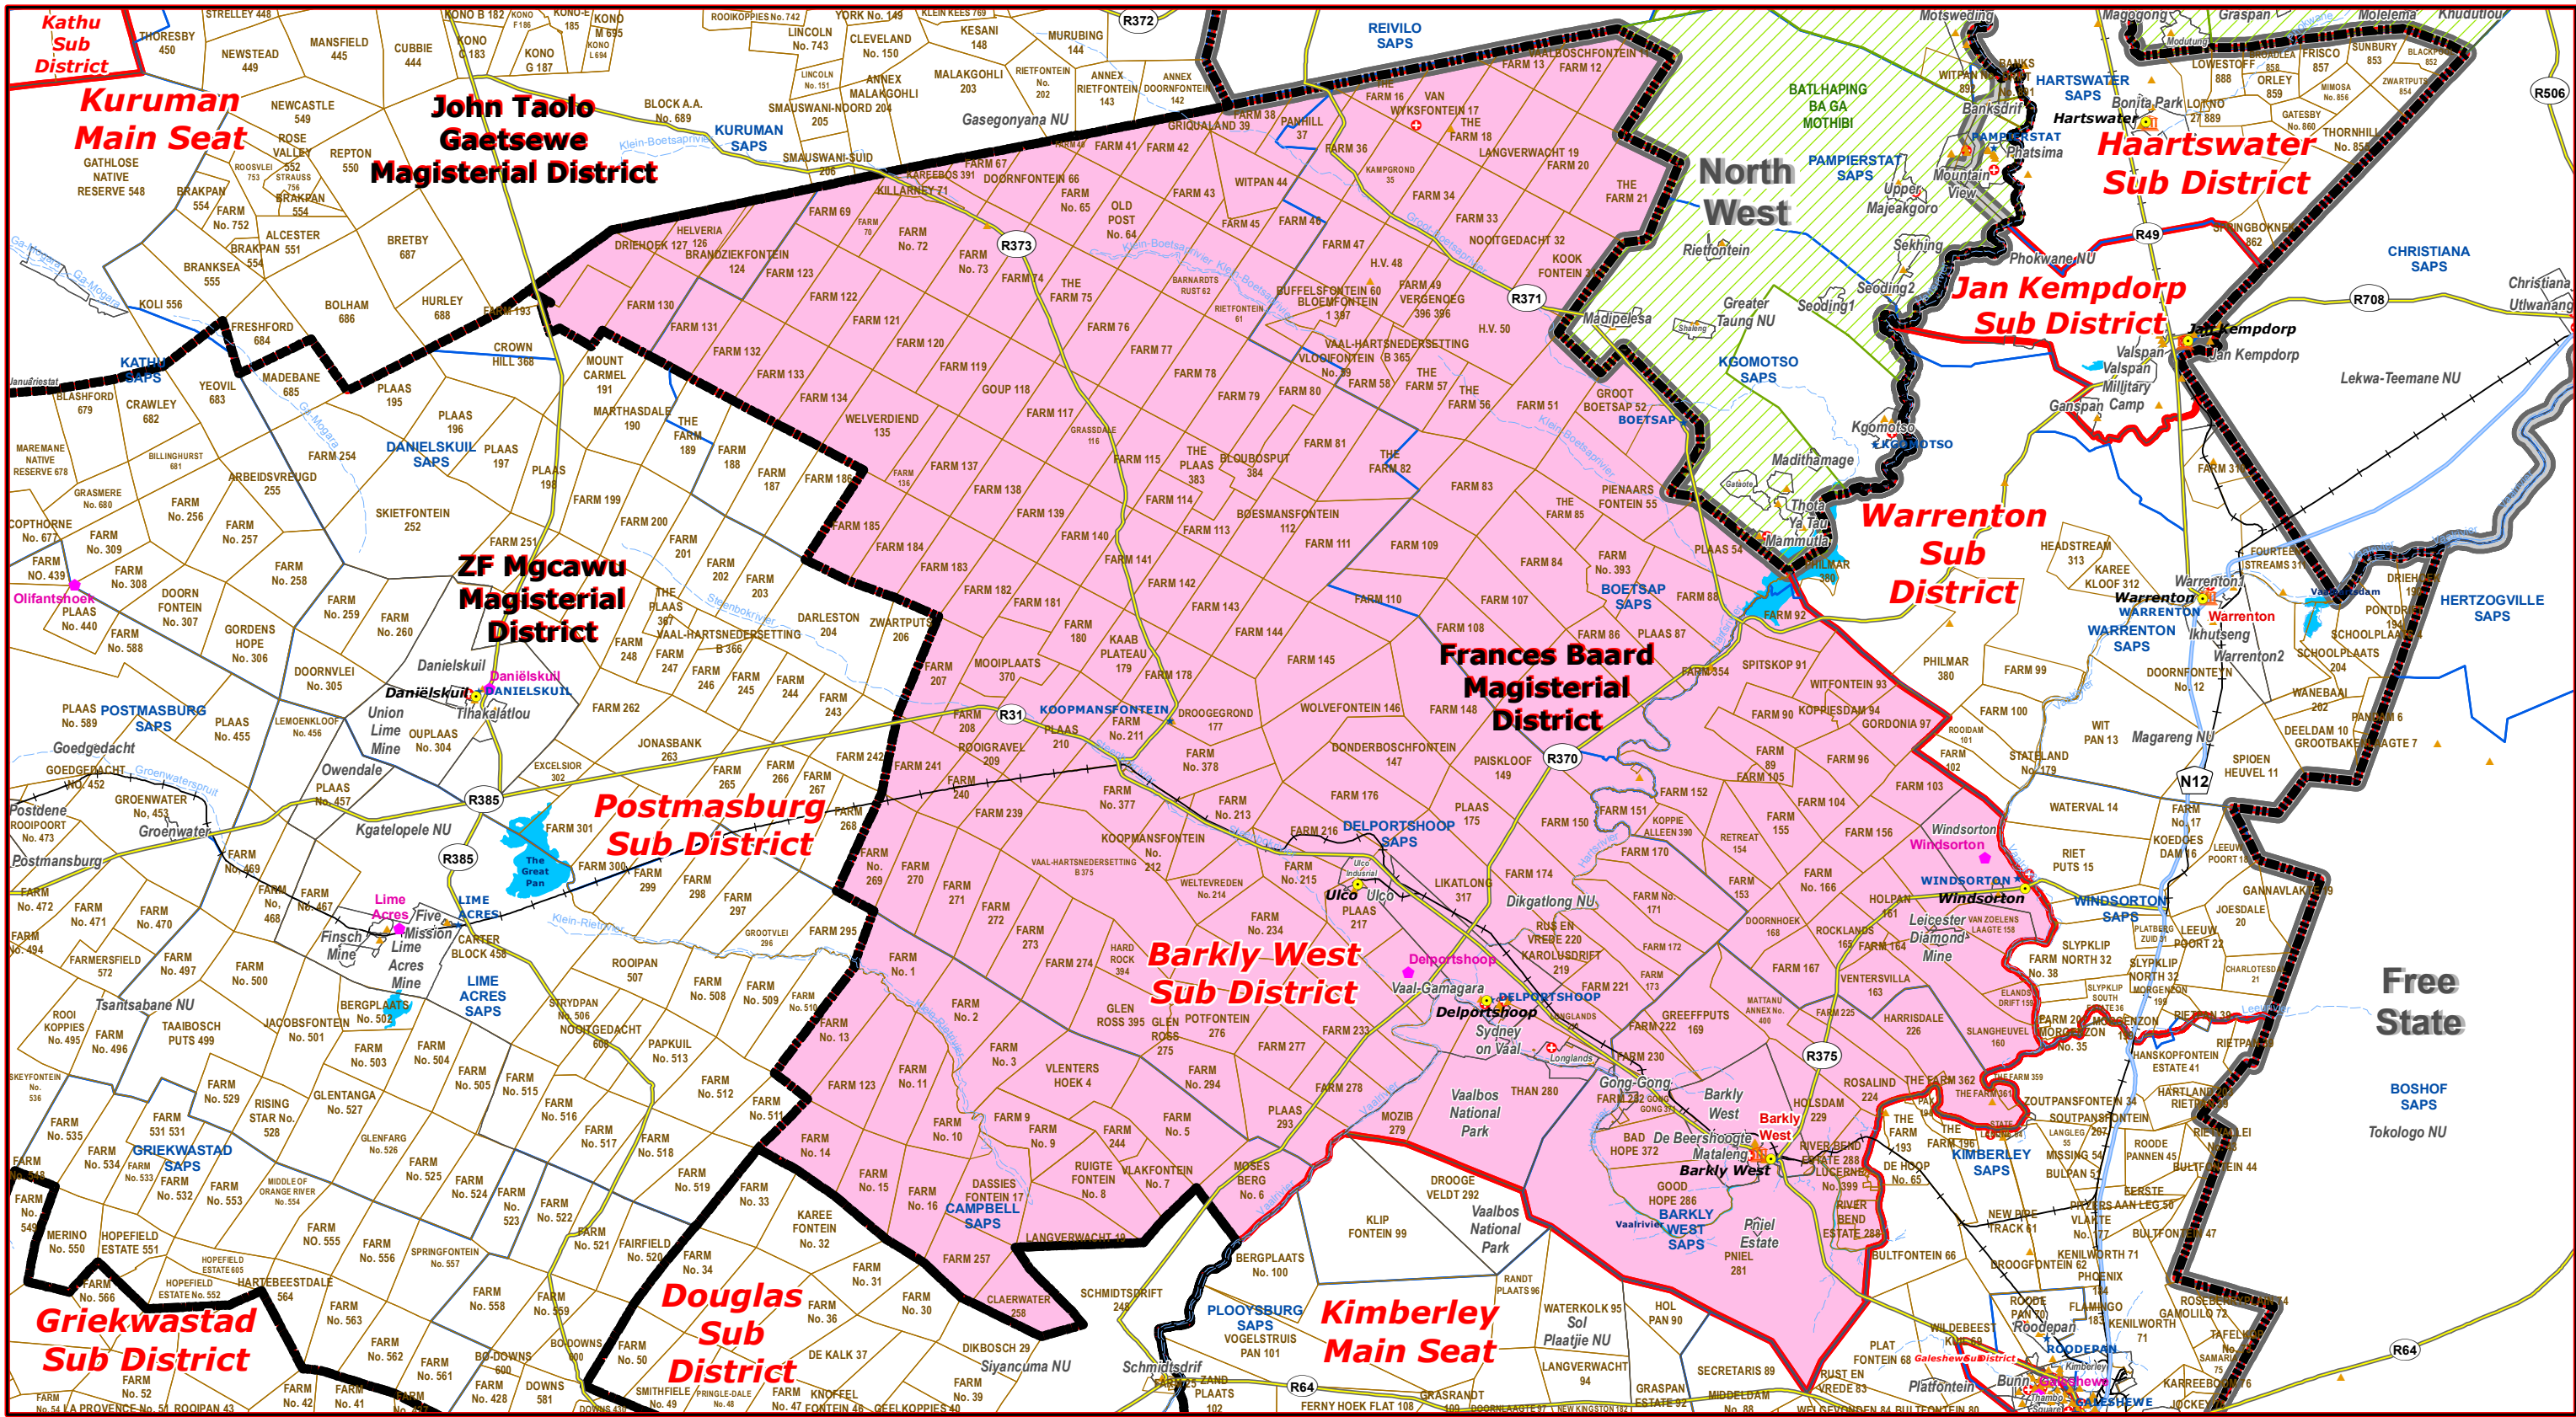

Barkly West Sub District of Frances Baard Magisterial District

Legend

- Main Town
- Main Courts
- ★ Place of Sitting
- ★ Police Stations & Facilities
- ▲ Schools
- Health Facilities
- Rivers
- National Roads
- Main Roads
- Railways
- Provinces
- Proposed Magisterial District
- Proposed Seat / Sub District
- Traditional Councils
- Dams

Proposed Main Seat / Sub District within the Proposed Magisterial District

DATA SUPPLIED BY:

- Statistics South Africa
- Department of Water Affairs & Forestry
- Department of Provincial & Local Government
- Department of Health
- Department of Safety & Security
- Department of Education
- Department of Transport