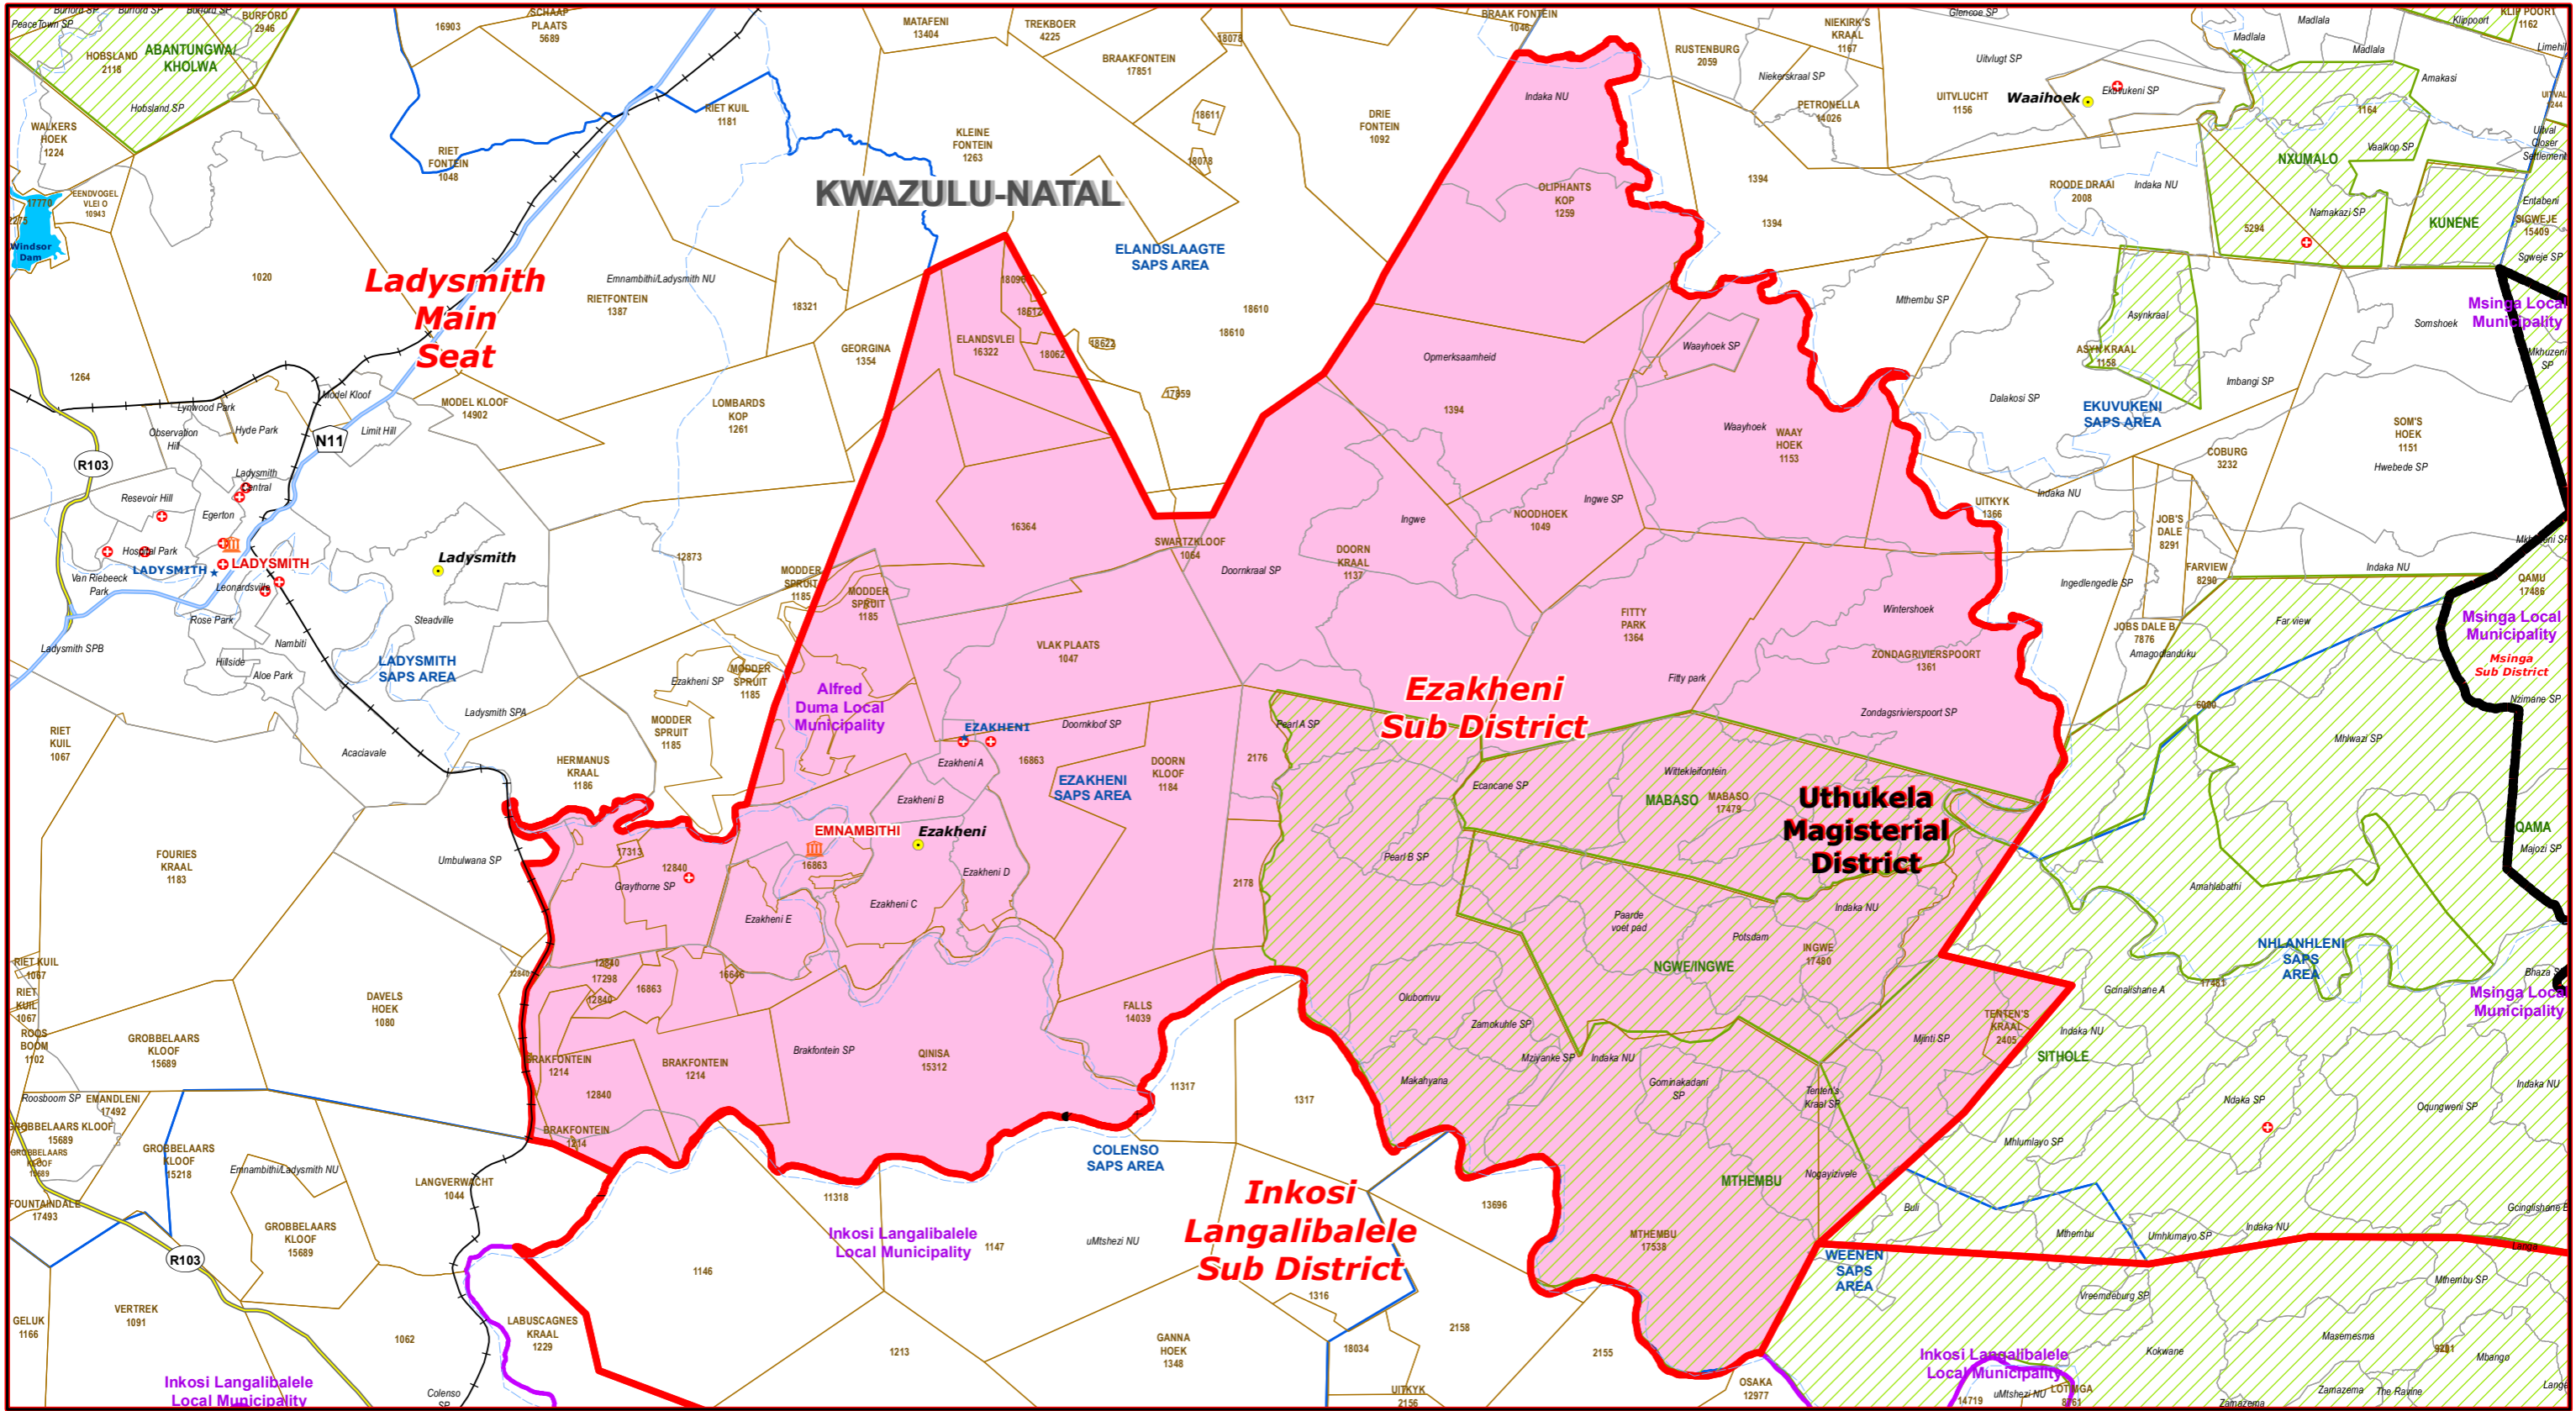

Ezakheni Sub District of Uthukela Magisterial District

- Le**
- Main Town
 - ⚖ Main Courts
 - Place of Sitting
 - ★ Police Stations & Facilities
 - ★ Schools
 - Health Facilities
 - Rivers
 - National Roads
 - Main Roads
 - Railways
 - Provinces
 - Local Municipality
 - Proposed Magisterial District
 - Proposed Seat / Sub District
 - Traditional Councils
 - Dams

Proposed Main Seat / Sub District within the Proposed Magisterial District

DATA SUPPLIED BY:

- Statistics South Africa
- Department of Water Affairs & Forestry
- Department of Provincial & Local Government
- Department of Health
- Department of Safety & Security
- Department of Education
- Department of Transport