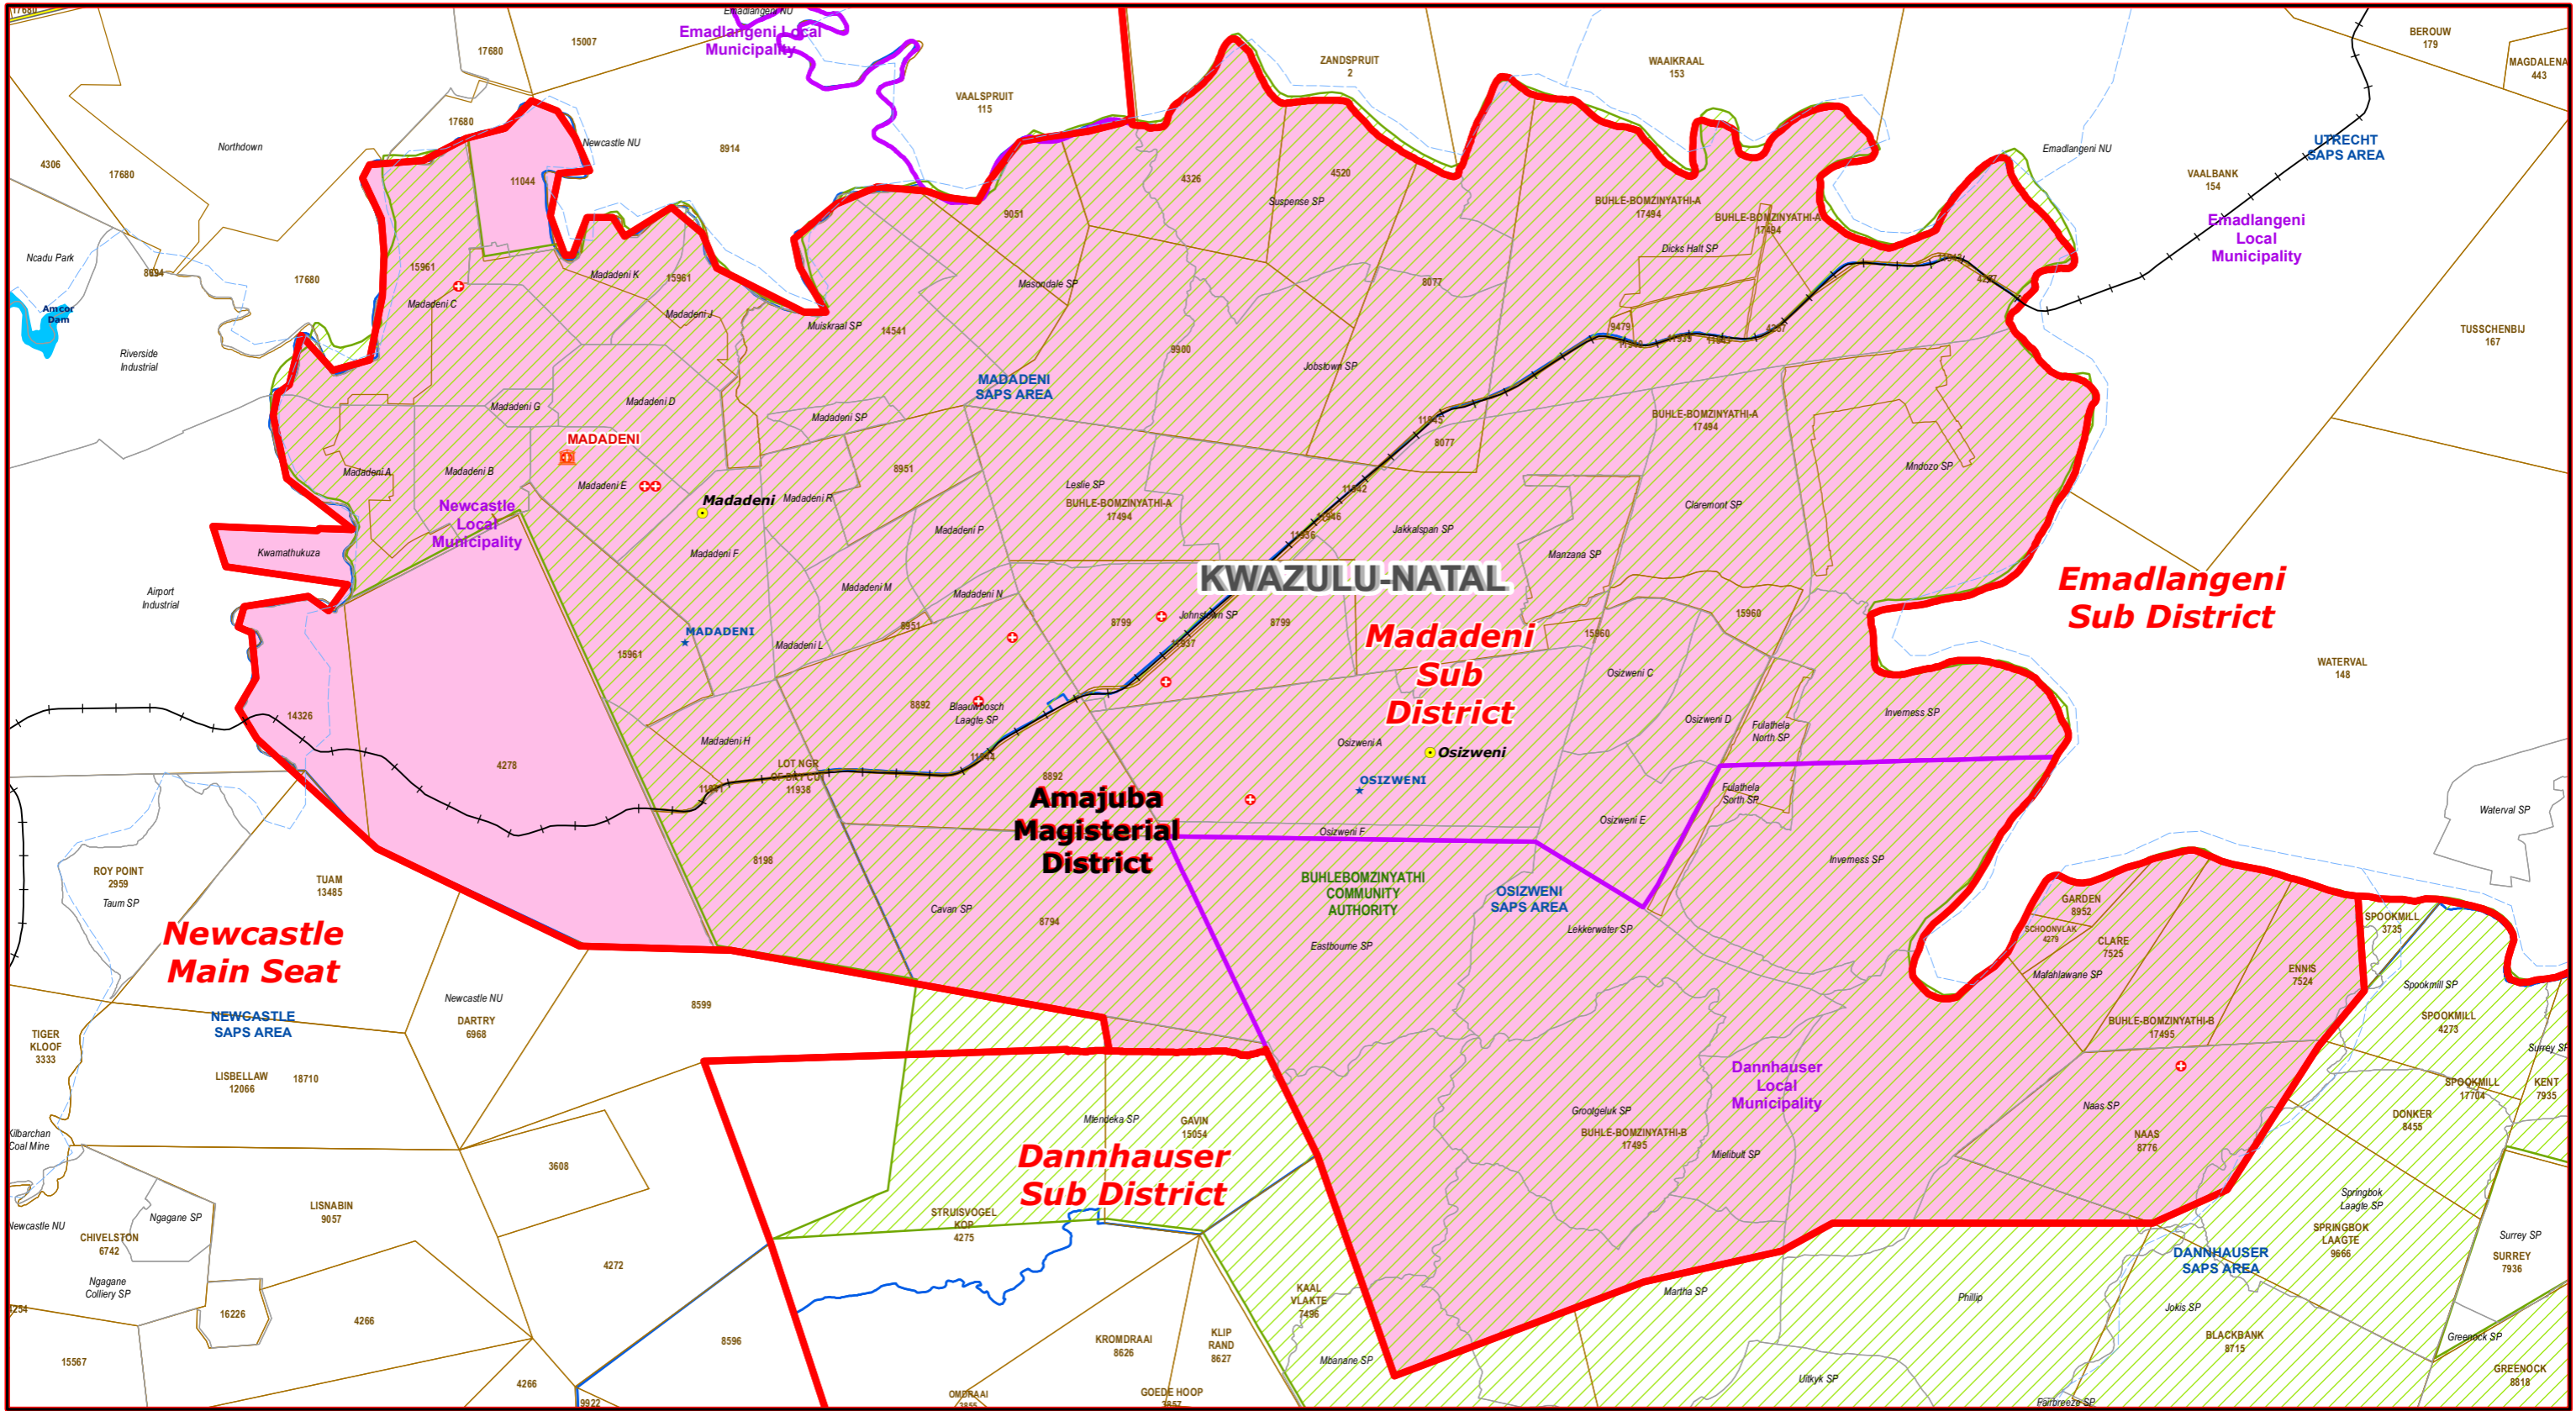

Madadeni Sub District of Amajuba Magisterial District

Legend

- Main Town
- Main Courts
- Place of Sitting
- ★ Police Stations & Facilities
- ▲ Schools
- Health Facilities
- Rivers
- National Roads
- Main Roads
- Railways
- Provinces
- Local Municipality
- Proposed Magisterial District
- Proposed Seat / Sub District
- Traditional Councils
- Dams

Proposed Main Seat / Sub District within the Proposed Magisterial District

DATA SUPPLIED BY:
 Statistics South Africa
 Department of Water Affairs & Forestry
 Department of Provincial & Local Government
 Department of Health
 Department of Safety & Security
 Department of Education
 Department of Transport