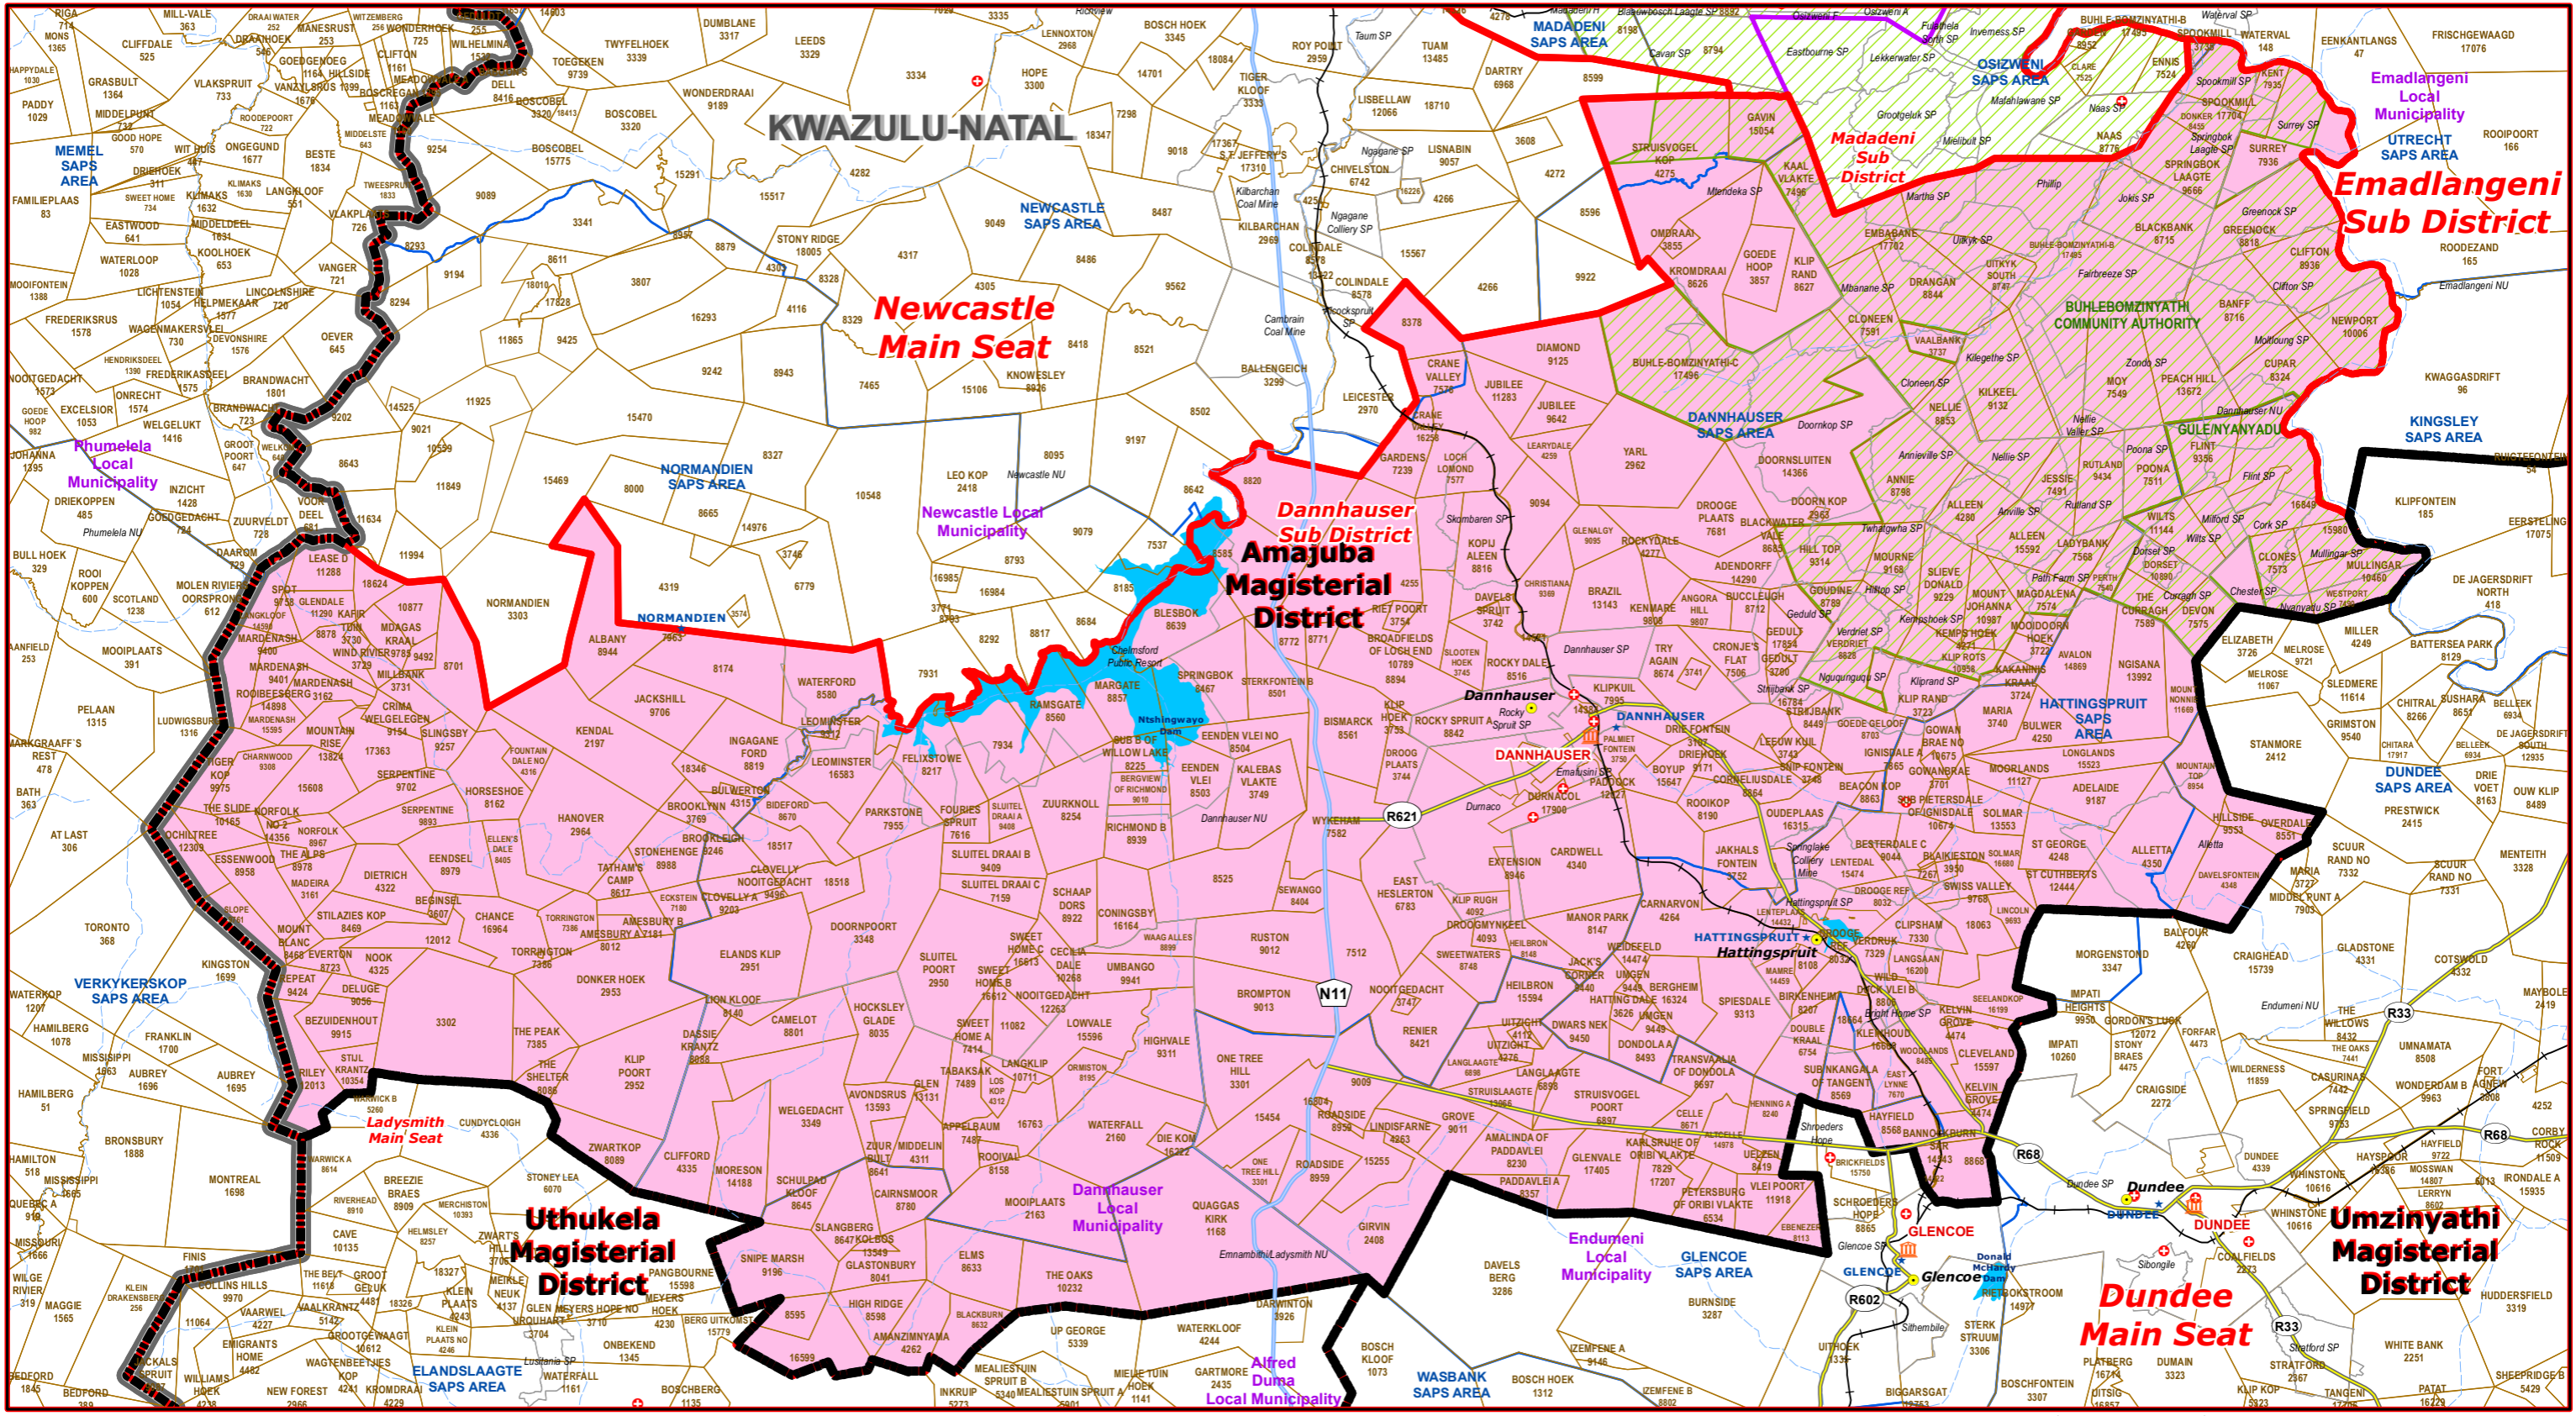

# Dannhauser Sub District of Amajuba Magisterial District

- Legend**
- Main Town
  - Main Courts
  - ★ Police Stations & Facilities
  - ▲ Schools
  - Health Facilities
  - Rivers
  - National Roads
  - Main Roads
  - Railways
  - Provinces
  - Local Municipality
  - Proposed Magisterial District
  - Proposed Seat / Sub District
  - Traditional Councils
  - Dams

## Proposed Main Seat / Sub District within the Proposed Magisterial District

DATA SUPPLIED BY:

- Statistics South Africa
- Department of Water Affairs & Forestry
- Department of Provincial & Local Government
- Department of Health
- Department of Safety & Security
- Department of Education
- Department of Transport