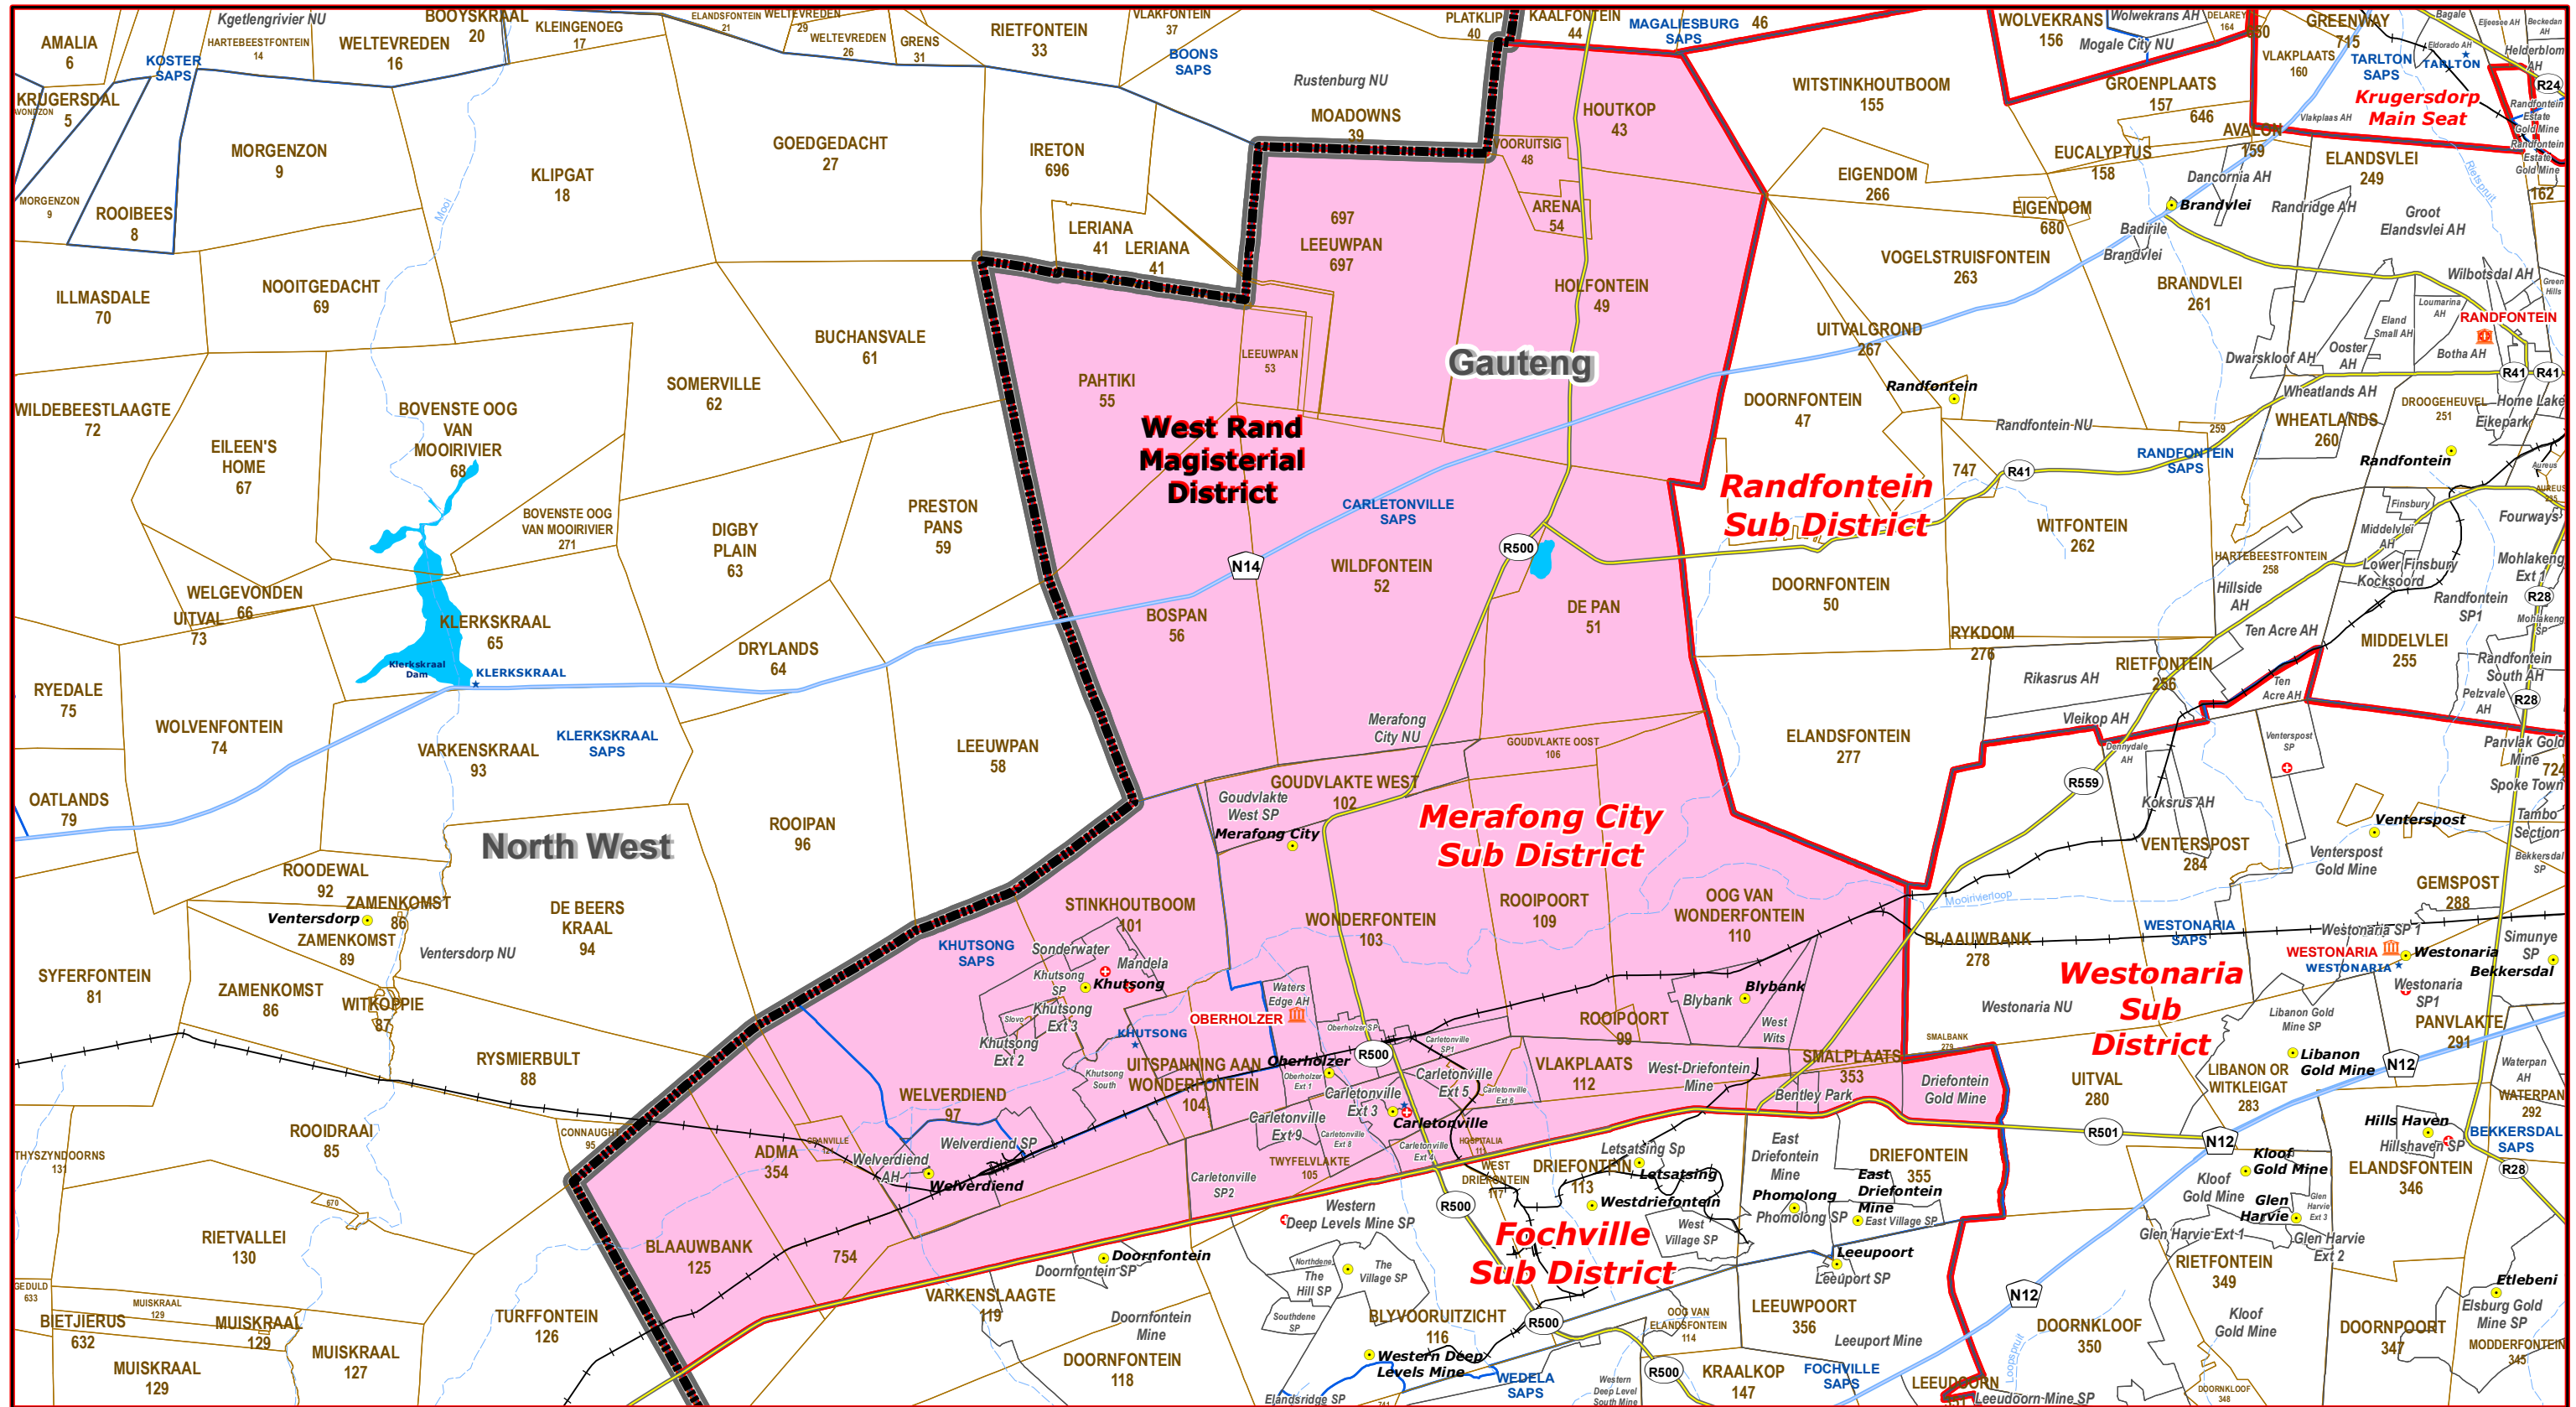

Merafong City Sub District of West Rand Magisterial District

- Le**
- Main Town
 - Main Courts
 - ★ Place of Sitting
 - ★ Police Stations & Facilities
 - ▲ Schools
 - Health Facilities
 - Rivers
 - National Roads
 - Main Roads
 - Railways
 - Provinces
 - Proposed Magisterial District
 - Proposed Seat / Sub District
 - Traditional Councils
 - Dams

Proposed Main Seat / Sub District within the Proposed Magisterial District

DATA SUPPLIED BY:

- Statistics South Africa
- Department of Water Affairs & Forestry
- Department of Provincial & Local Government
- Department of Health
- Department of Safety & Security
- Department of Education
- Department of Transport