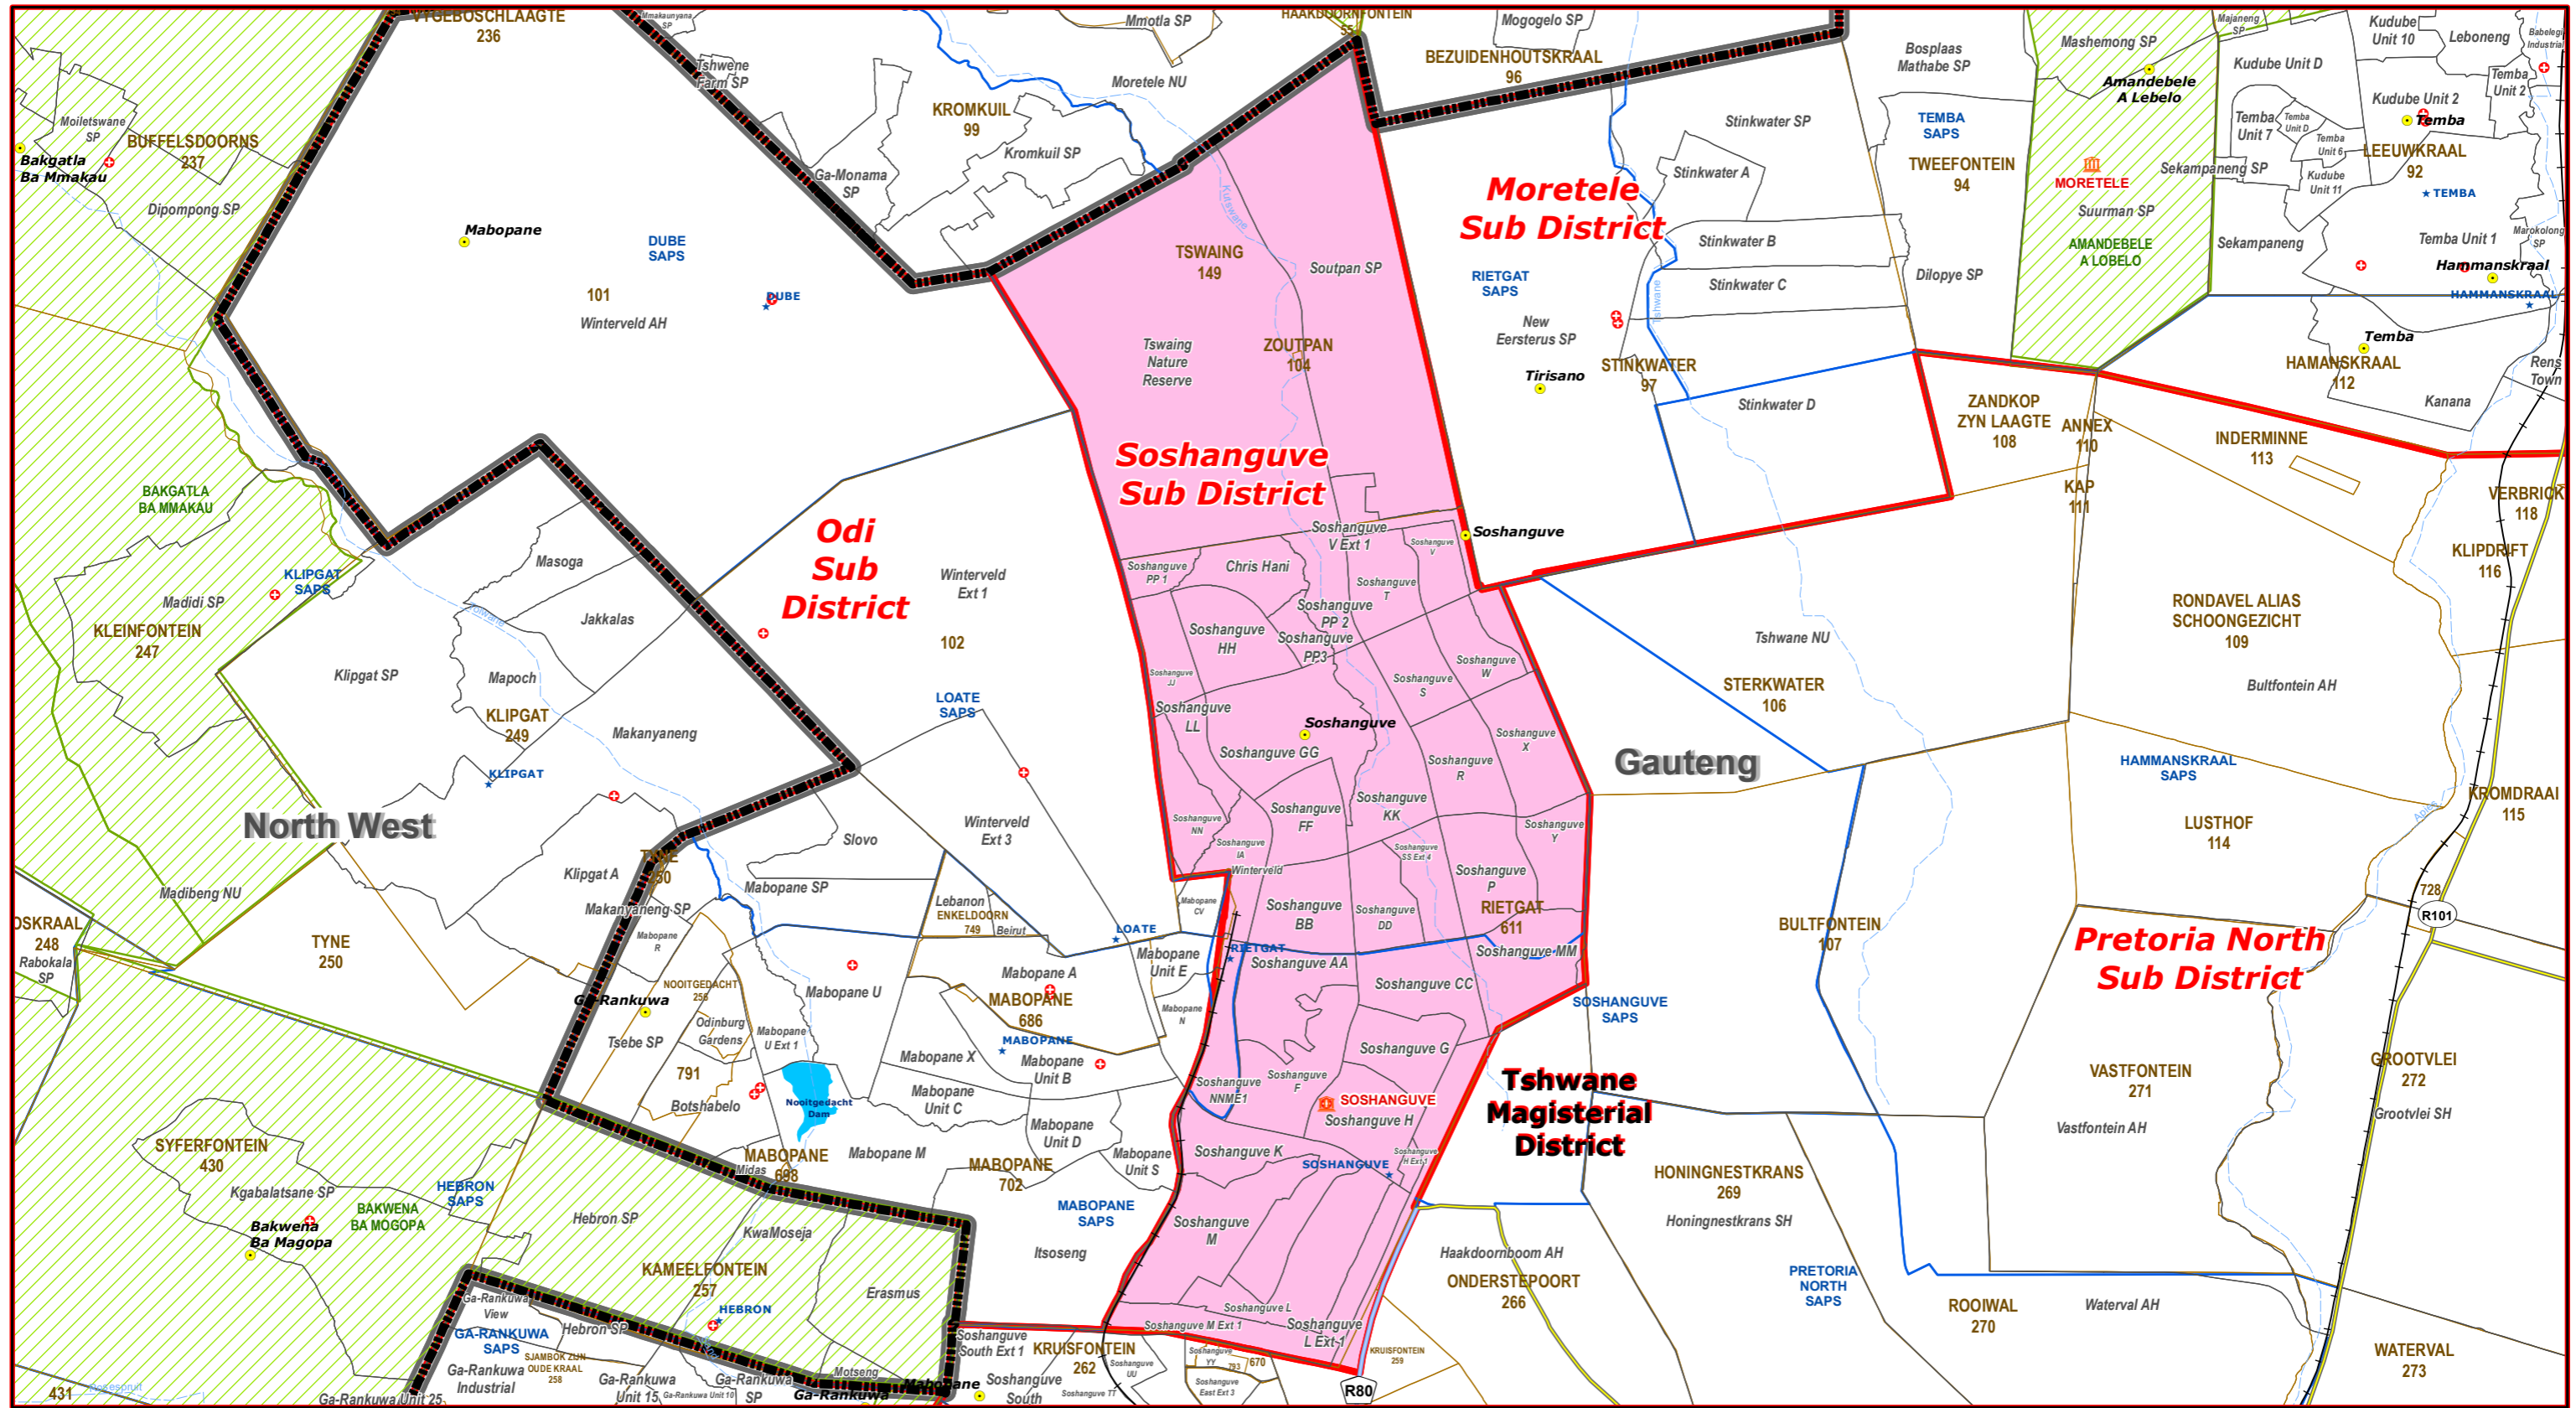

Soshanguve Sub District of Tshwane Magisterial District

- Legend**
- Main Town
 - Main Courts
 - ★ Place of Sitting
 - ★ Police Stations & Facilities
 - ▲ Schools
 - Health Facilities
 - Rivers
 - National Roads
 - Main Roads
 - Railways
 - Provinces
 - Proposed Magisterial District
 - Proposed Seat / Sub District
 - Traditional Councils
 - Dams

Proposed Main Seat / Sub District within the Proposed Magisterial District

DATA SUPPLIED BY:

- Statistics South Africa
- Department of Water Affairs & Forestry
- Department of Provincial & Local Government
- Department of Health
- Department of Safety & Security
- Department of Education
- Department of Transport