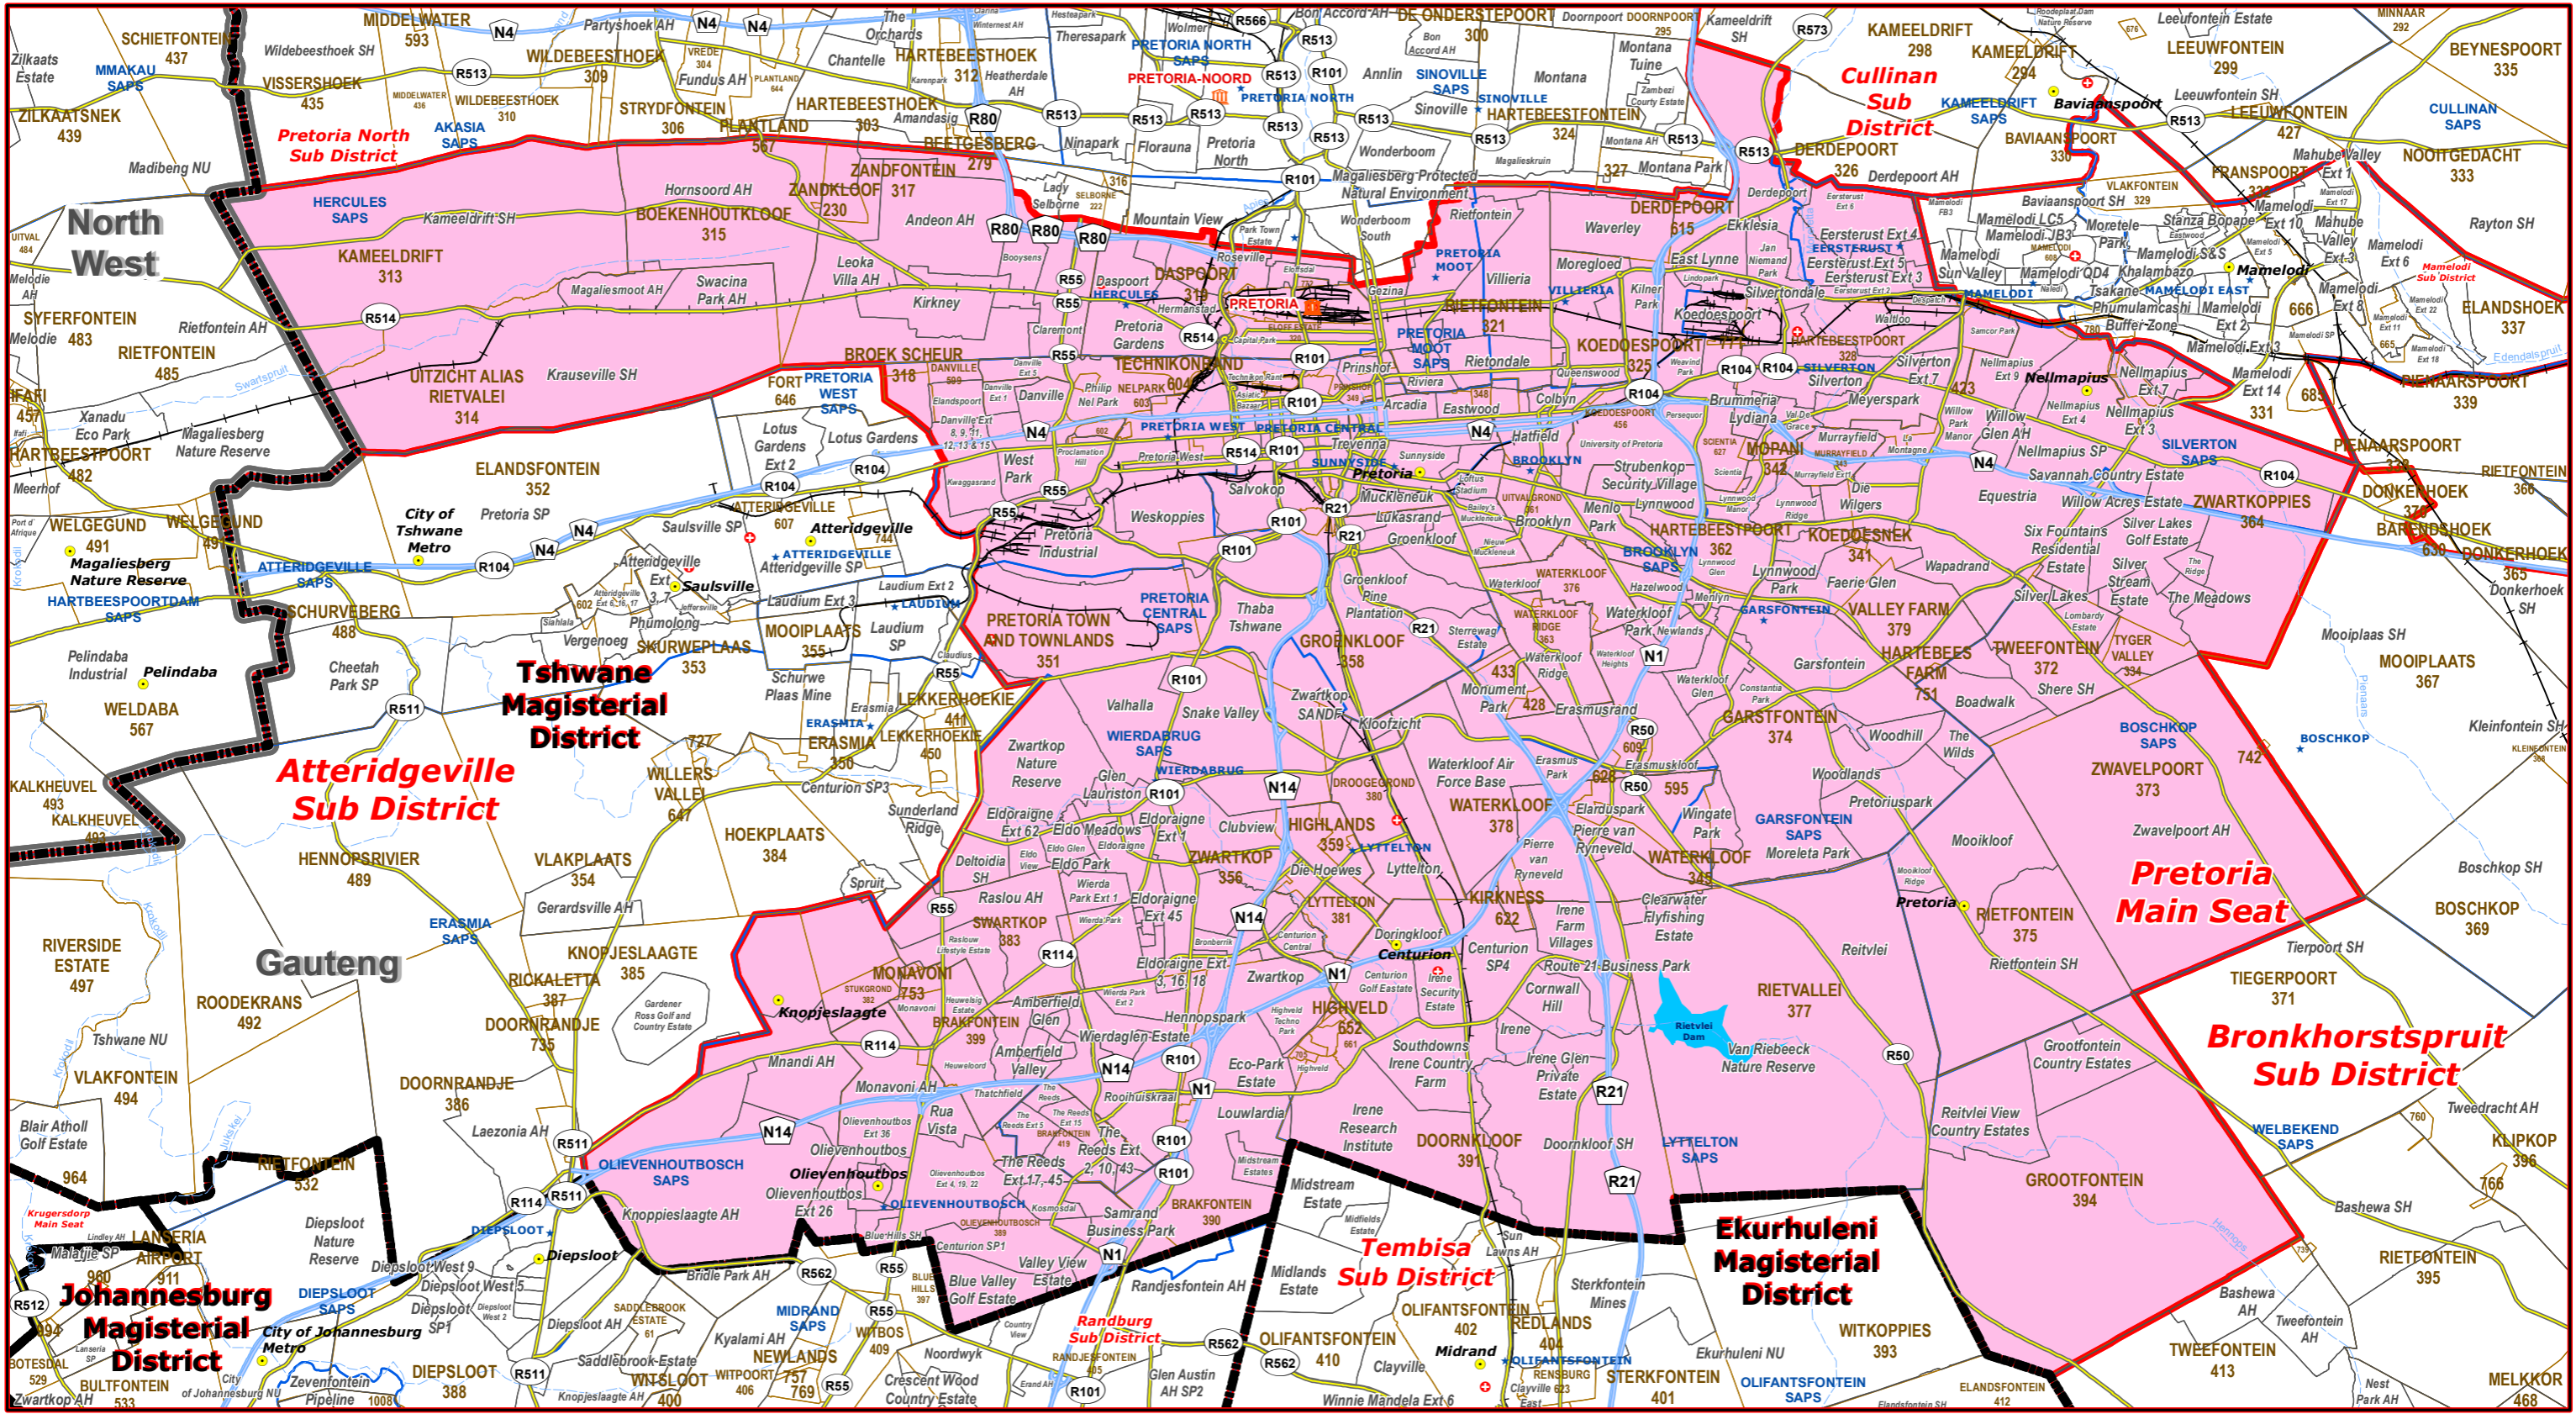

Pretoria Main Seat of Tshwane Magisterial District

- Legend**
- Main Town
 - Main Courts
 - ★ Place of Sitting
 - ★ Police Stations & Facilities
 - ▲ Schools
 - Health Facilities
 - Rivers
 - National Roads
 - Main Roads
 - Railways
 - Provinces
 - Proposed Magisterial District
 - Proposed Seat / Sub District
 - Traditional Councils
 - Dams

Proposed Main Seat / Sub District within the Proposed Magisterial District

DATA SUPPLIED BY:

- Statistics South Africa
- Department of Water Affairs & Forestry
- Department of Provincial & Local Government
- Department of Health
- Department of Safety & Security
- Department of Education
- Department of Transport