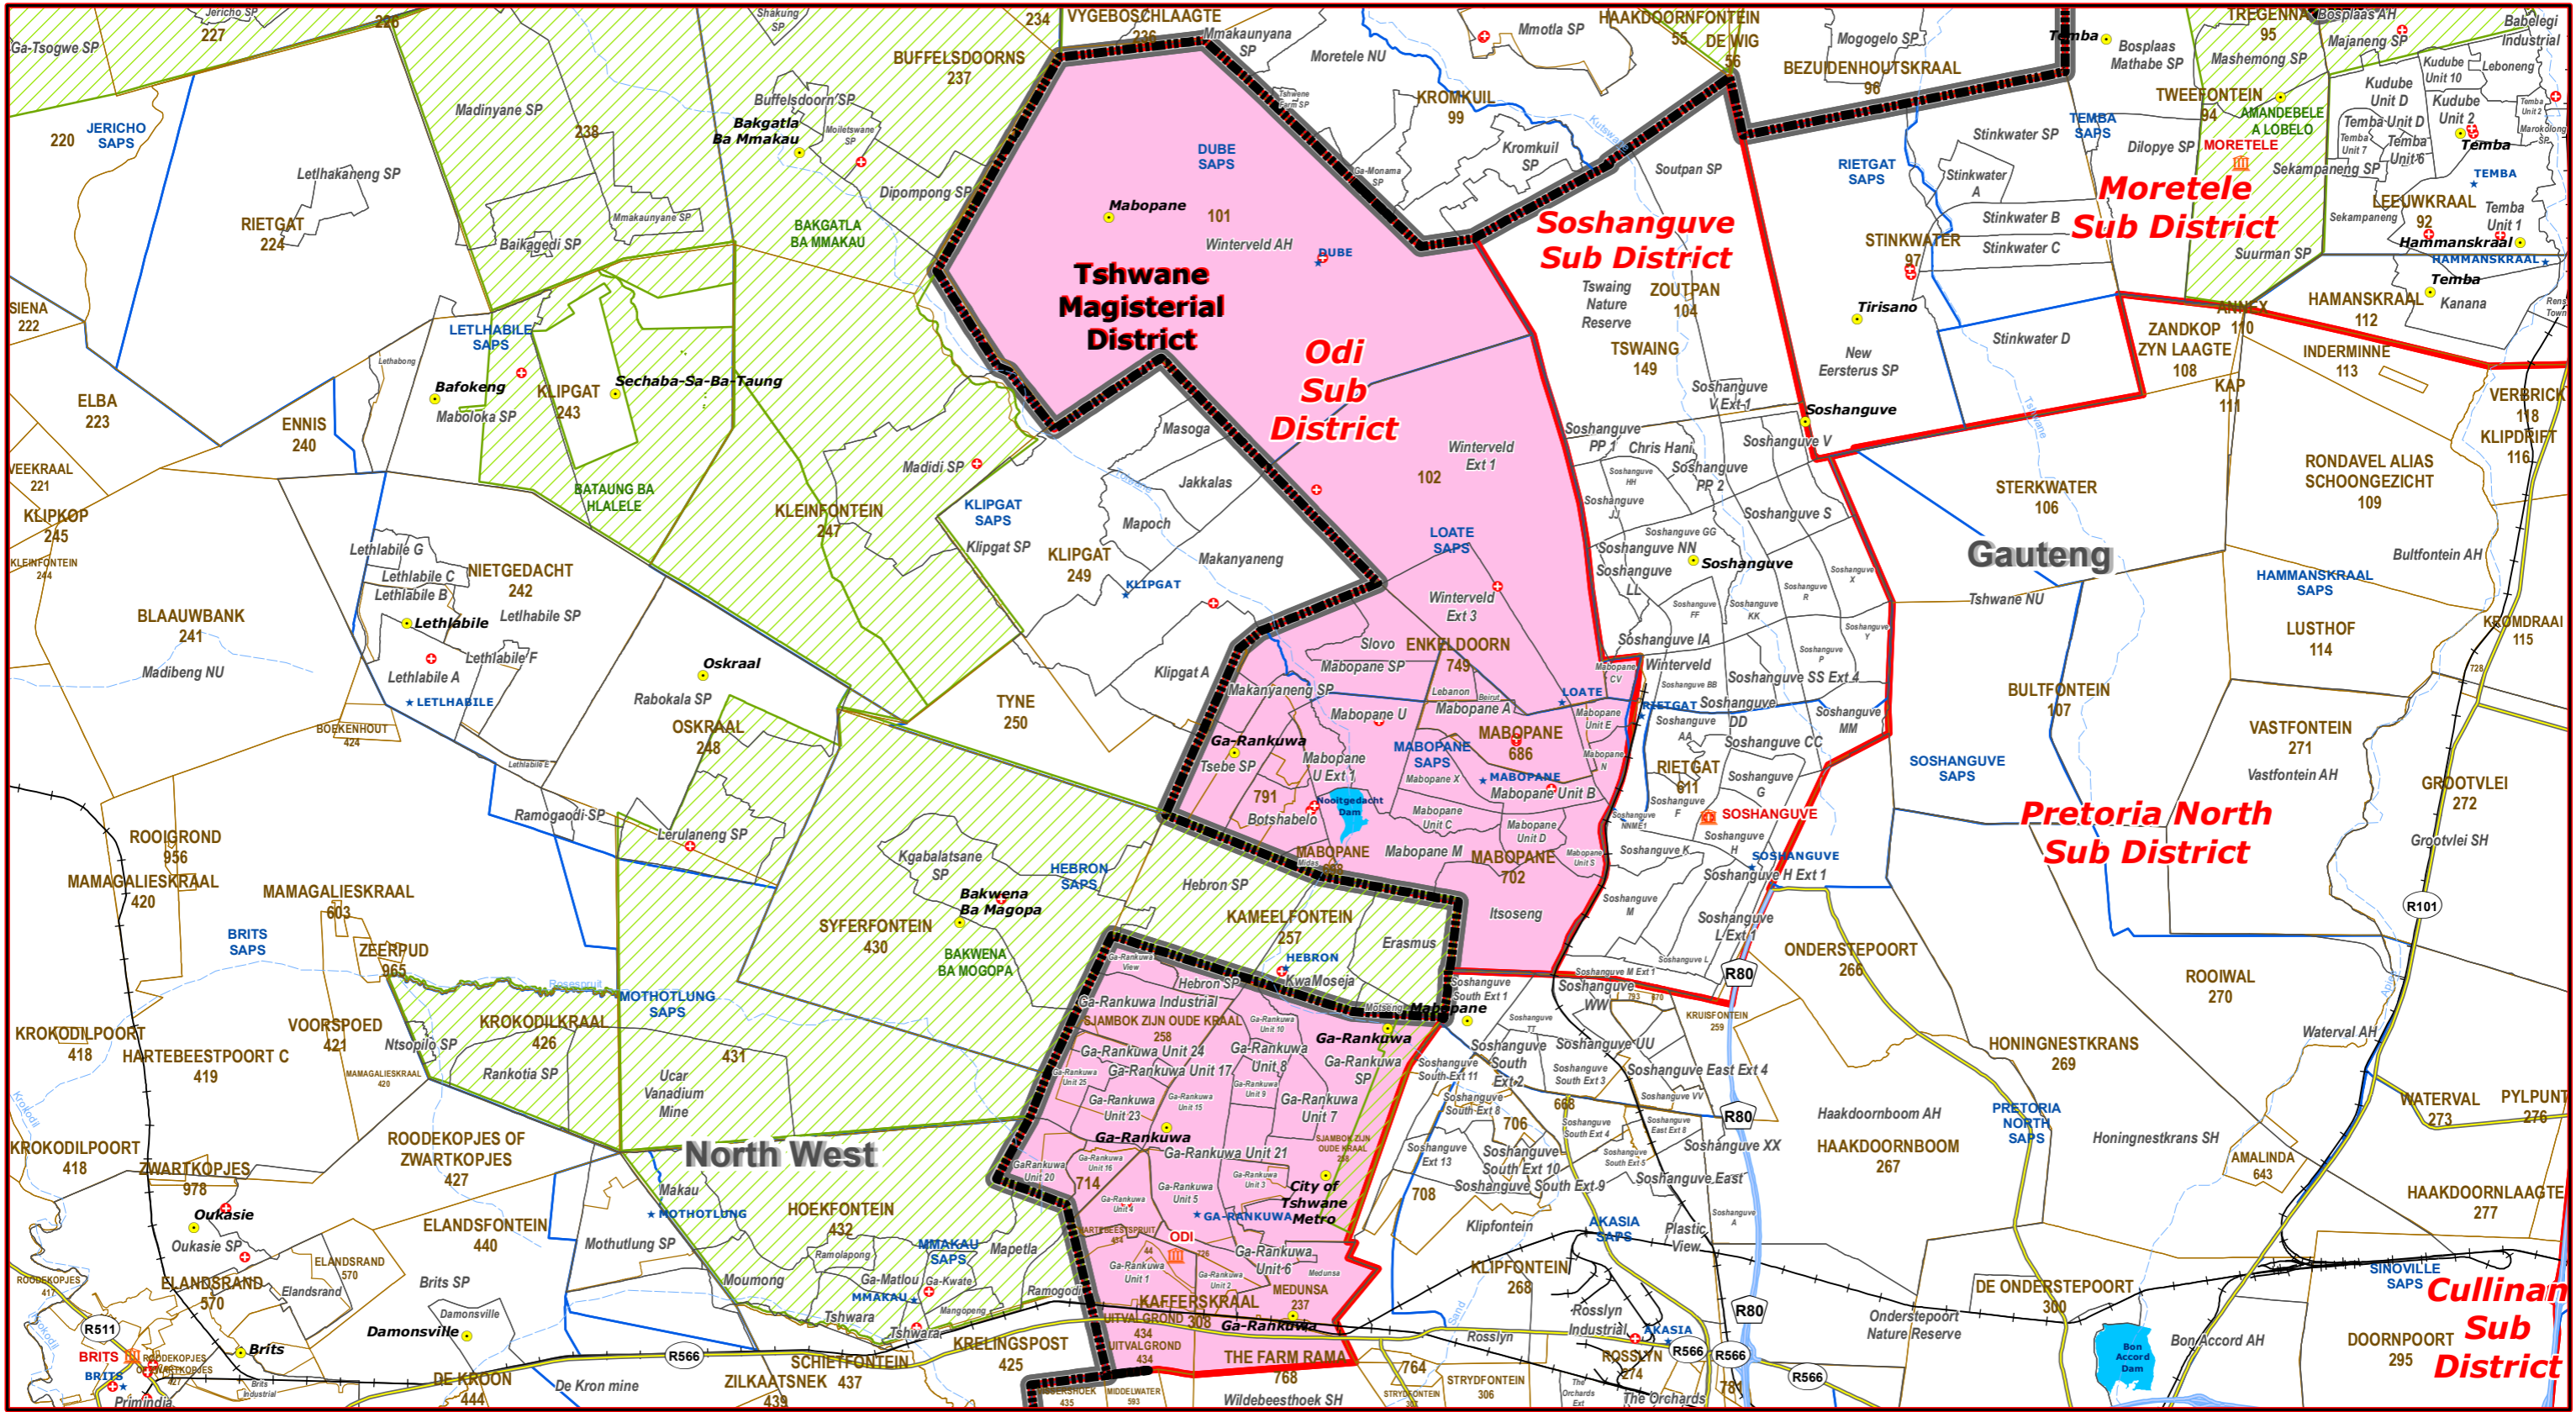

Odi Sub District of Tshwane Magisterial District

- Legend**
- Main Town
 - ⚖ Main Courts
 - ★ Place of Sitting
 - ★ Police Stations & Facilities
 - ▲ Schools
 - ⊕ Health Facilities
 - Rivers
 - National Roads
 - Main Roads
 - Railways
 - Provinces
 - ⬢ Proposed Magisterial District
 - ⬢ Proposed Seat / Sub District
 - ▨ Traditional Councils
 - Dams

Proposed Main Seat / Sub District within the Proposed Magisterial District

DATA SUPPLIED BY:

- Statistics South Africa
- Department of Water Affairs & Forestry
- Department of Provincial & Local Government
- Department of Health
- Department of Safety & Security
- Department of Education
- Department of Transport